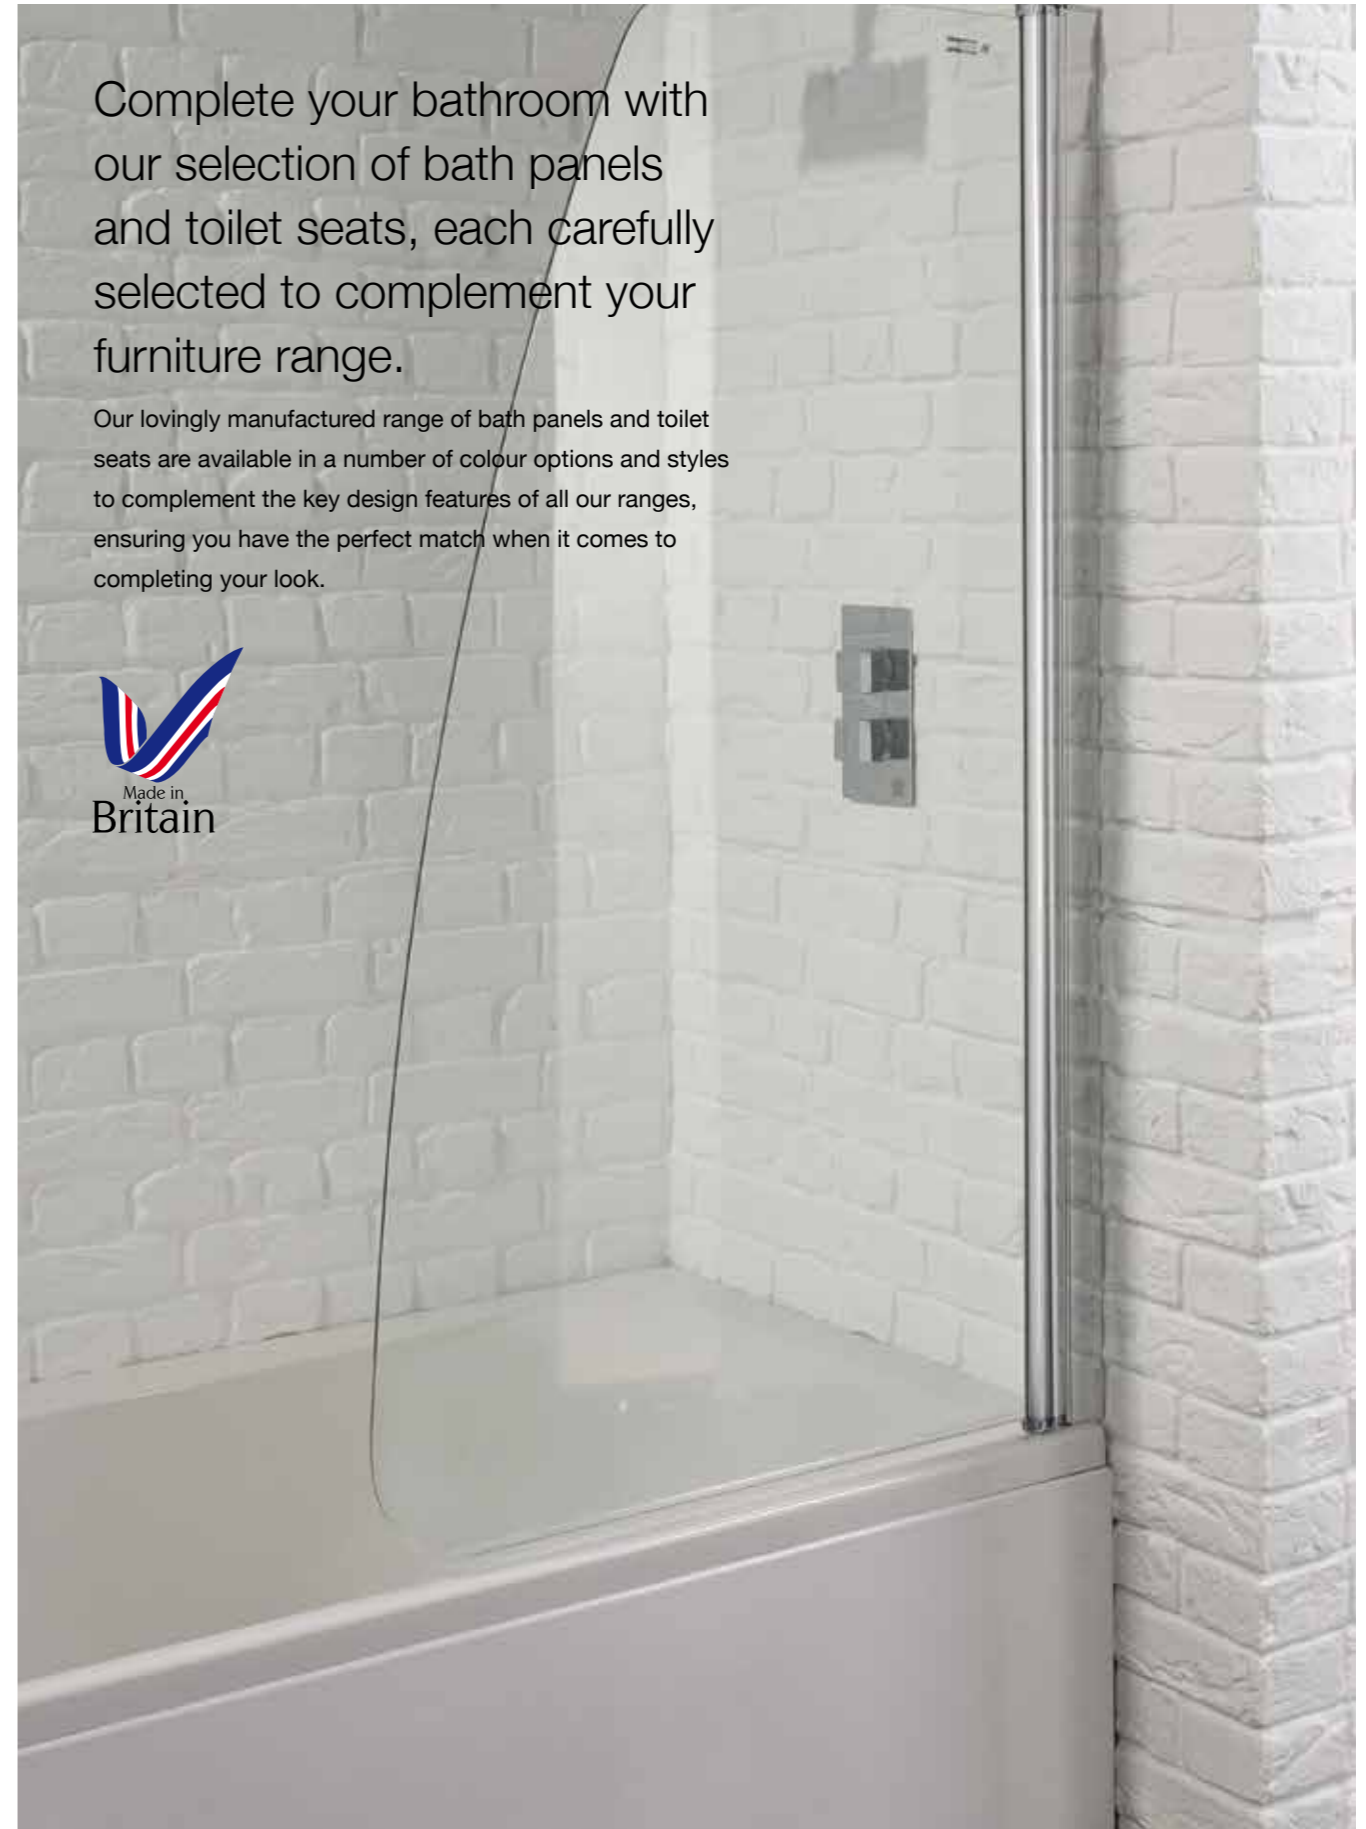

Description	Code
450 Mirror	• 1 recessed light	
	○ White Gloss 29440/000 ● Bodega Grey 29440/402 RRP inc VAT £125.00	
650 Mirror	• 1 recessed light • Cupboard to side of mirror	
	○ White Gloss 29442/000 ● Bodega Grey 29442/402 RRP inc VAT £224.00	
850 Mirror	• 2 recessed lights • Cupboard either side of mirror	
	○ White Gloss 29444/000 ● Bodega Grey 29444/402 RRP inc VAT £267.00	
Tall Unit	• Display shelf • Slow close doors	
	○ White Gloss 29436/000 ● Bodega Grey 29436/402 RRP inc VAT £199.00	
Concealed Cistern 550 WC Unit	• Front access WC unit for easy access to the cistern	
	○ White Gloss 29439/000 ● Bodega Grey 29439/402 RRP inc VAT £159.00	
	Dual Flush 651	
	RRP inc VAT £141.90	

	Description	Code
550 Mirror	• 1 recessed light	
	○ White Gloss 29441/000 ● Bodega Grey 29441/402 RRP inc VAT £134.00	
750 Mirror	• 1 recessed light • Cupboard to side of mirror	
	○ White Gloss 29443/000 ● Bodega Grey 29443/402 RRP inc VAT £245.00	
1050 Mirror	• 2 recessed lights • Cupboard either side of mirror	
	○ White Gloss 29445/000 ● Bodega Grey 29445/402 RRP inc VAT £314.00	
4 Drawer Unit	• Slow close drawers	
	○ White Gloss 29437/000 ● Bodega Grey 29437/402 RRP inc VAT £271.00	
BTW Pan		
	BTW Pan 650 RRP inc VAT £148.50 Slow Close Seat 360 RRP inc VAT £51.70	
	TOTAL RRP inc VAT £200.20	

Complete your bathroom with our selection of bath panels and toilet seats, each carefully selected to complement your furniture range.

Our lovingly manufactured range of bath panels and toilet seats are available in a number of colour options and styles to complement the key design features of all our ranges, ensuring you have the perfect match when it comes to completing your look.