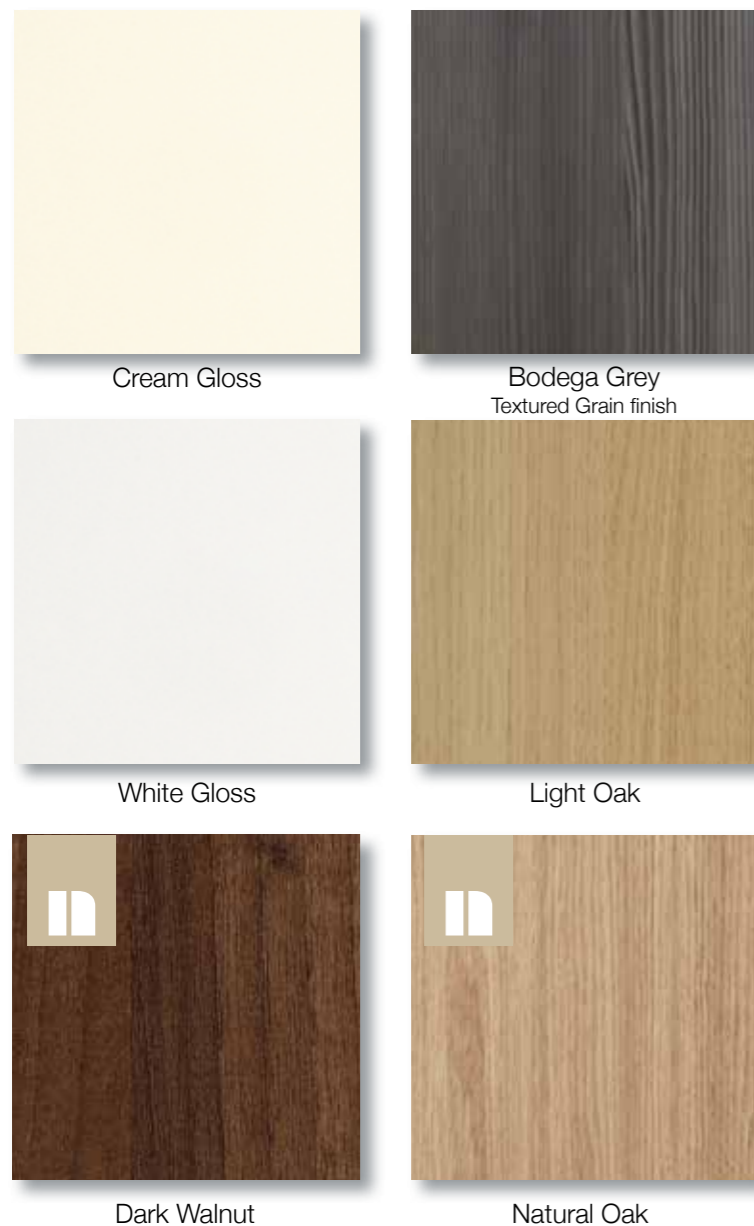

Carcass & Door Colour

We have a broad spectrum of colour options that offer maximum creative control when it comes to designing your dream bathroom. Whether you are wanting to create a natural look with warm tones and traditional features or a contrasting contemporary theme with clean lines and bold shades, you will be able to choose the perfect colour to achieve your look. The flexibility of the Fitted range also provides you with the option to choose a different colour carcass to the door to give a truly unique finish.

The latest additions to the Fitted range are Bodega Grey and Cream Gloss. Bodega Grey - grey palettes are showing growing popularity, this warm grey wood finish with textured grain effect creates a striking look without being overpowering. Cream Gloss - a warm alternative to white, the Cream Gloss will complement a range of styles.

Laminate Worktops

The laminate worktops have a subtle profile to the front and are supplied with an edging strip. Available in seven colours and three size options to complement your chosen carcass colour.

Laminate Profile

Solid Surface Worktops

For a premium feel, choose an elation® Fitted solid surface worktop, made from a solid acrylic based material they are highly durable, impervious to water ingress and add a luxurious finish.

Available in a choice of two sizes, these worktops can be cut using standard wood working tools.

Solid Surface Profile