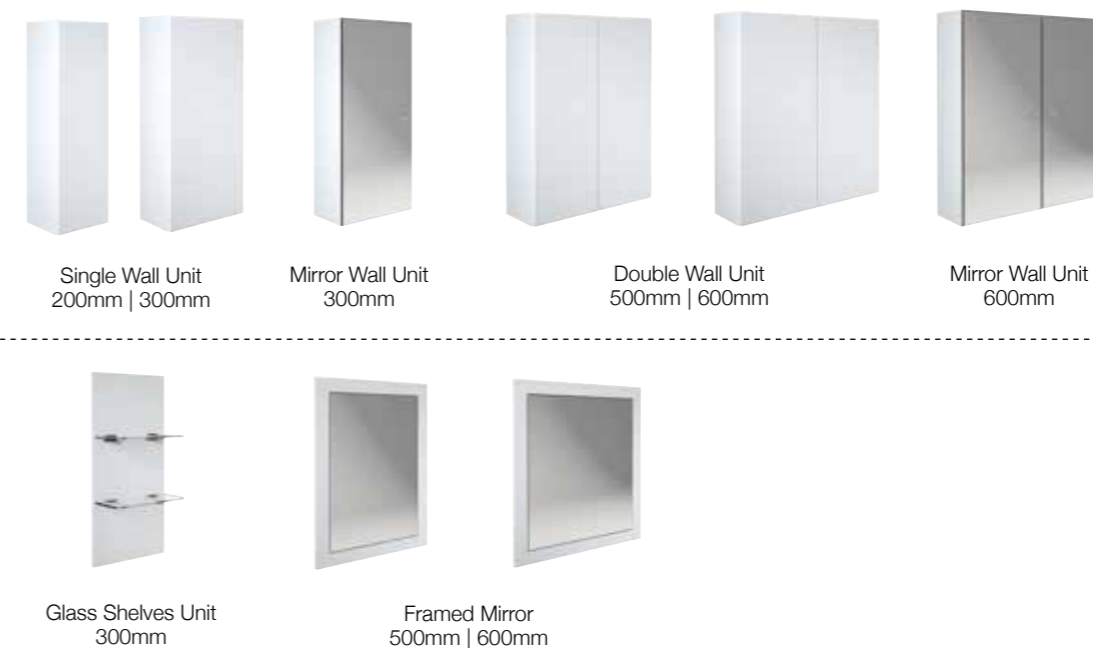

Standard Wall Units Depth 178mm (including fronts)