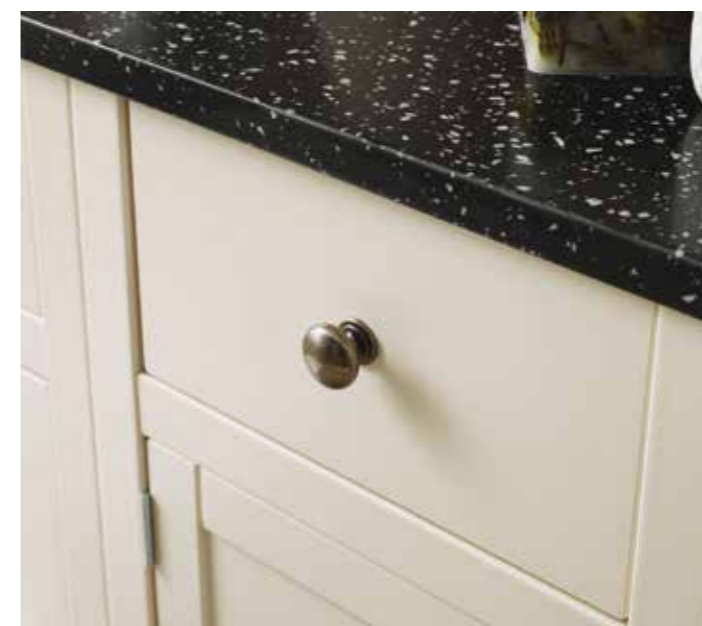

Etienne | fitted

The introduction of the Etienne fitted range offers practical storage solutions, classic style and exquisite attention to detail.

Boasting all the traditional features of the freestanding furniture which include tongue and grooved sides, shaker doors and exposed hinges. The Etienne fitted range offers greater style options and unit choices.

The range is available in a neutral palette of Ivory and Dove Grey with a number of worktop options to complement your bathroom style. Etienne fitted is lovingly crafted with remarkable attention to detail that exudes a luxurious feel.