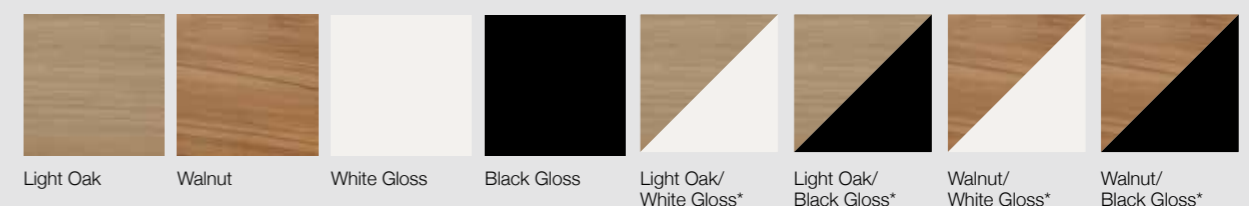

The Eko range is available in a choice of finishes, choose the same finish for the unit and fronts or make a statement with one of the wood & high gloss combinations. \*Special Order item - 4 week leadtime