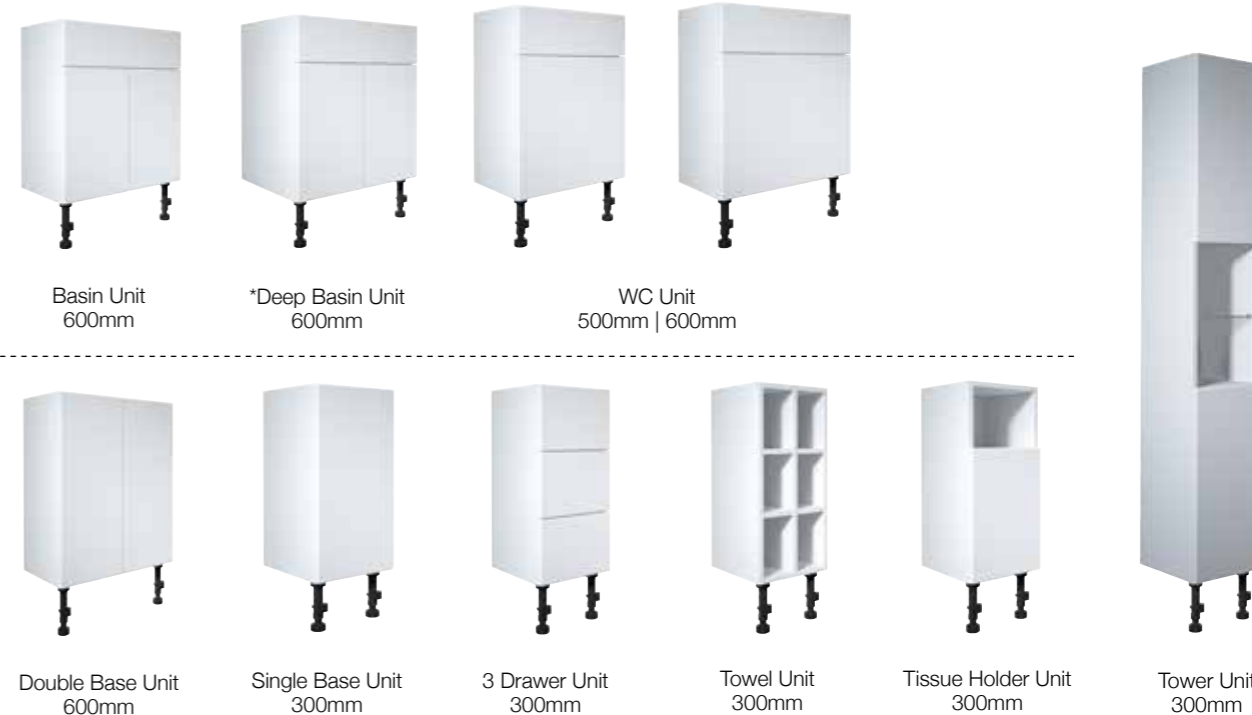

Standard Base Units Standard depth 334mm (*Deep Vanity Unit 460mm) including fronts