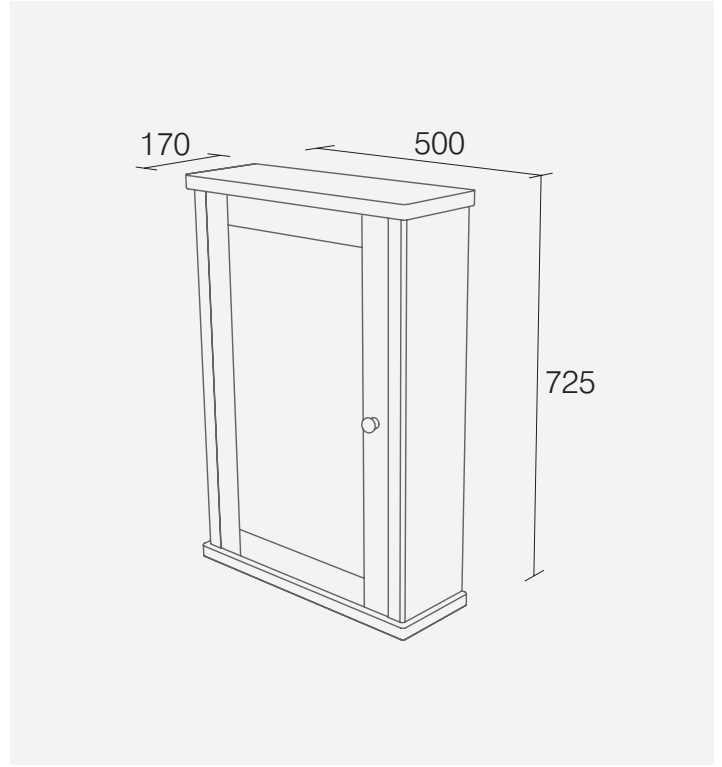

LAURA ASHLEY BATHROOM COLLECTION

Wooden Mirror Cabinet - Specification Sheet

Product Range	Marlborough / Artisan
Product Type	Mirror Cabinet
Product Code	LA13050
Product Finish	Pale Oak
Product Features	<ul style="list-style-type: none"> • Mirrored Door • Wooden Handle Design • Two Glass Shelves
Product Guarantee	10 Year Guarantee