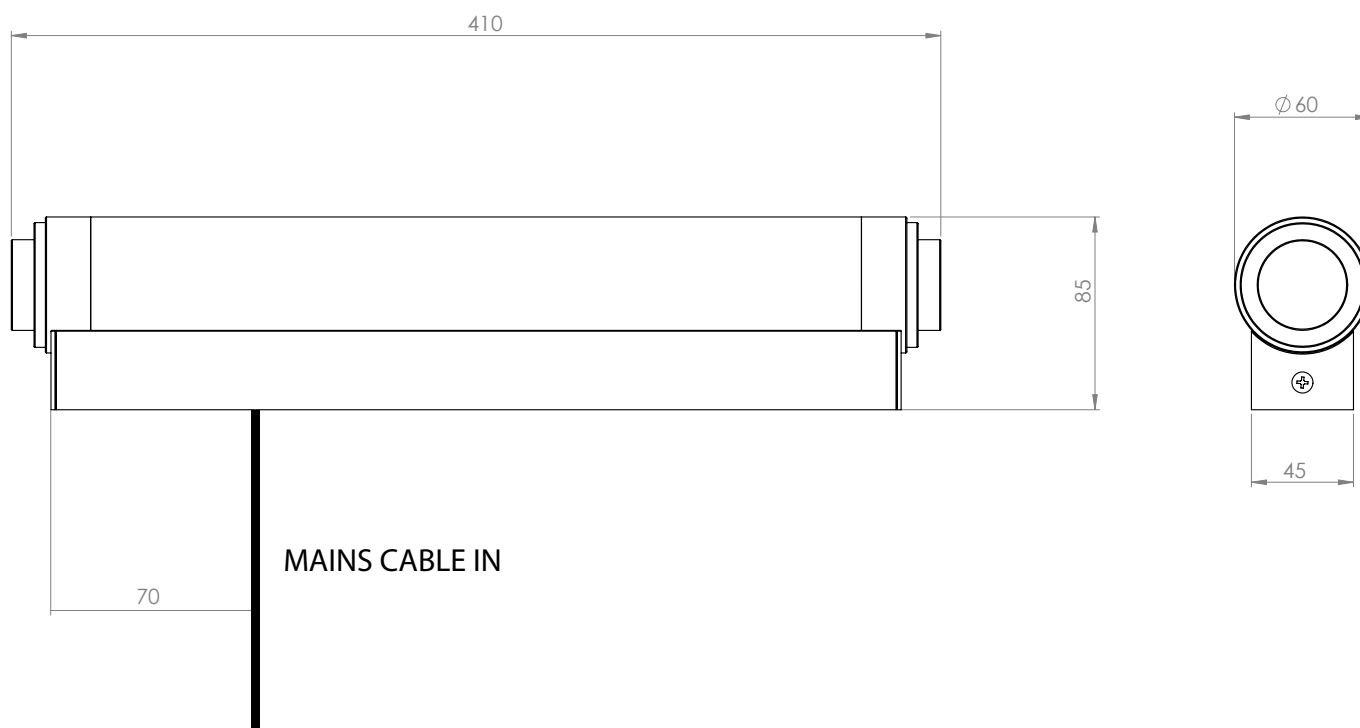

LAURA ASHLEY BATHROOM COLLECTION

Bathroom wall lamp - Specification Sheet

Product Range	
Product Type	BATHROOM WALL LAMP
Product Code	LA 2030
Product Price	£130
Product Finish	CHROME
Product Features	<ul style="list-style-type: none"> • CHROME END CAPS • ACRYLIC DIFFUSER • EXTRUDED ALUMINIUM CONSTRUCTION
Product Guarantee	10 Year Guarantee
Other Notes	REQUIRES ONE T5 8W FLUORESCENT TUBE