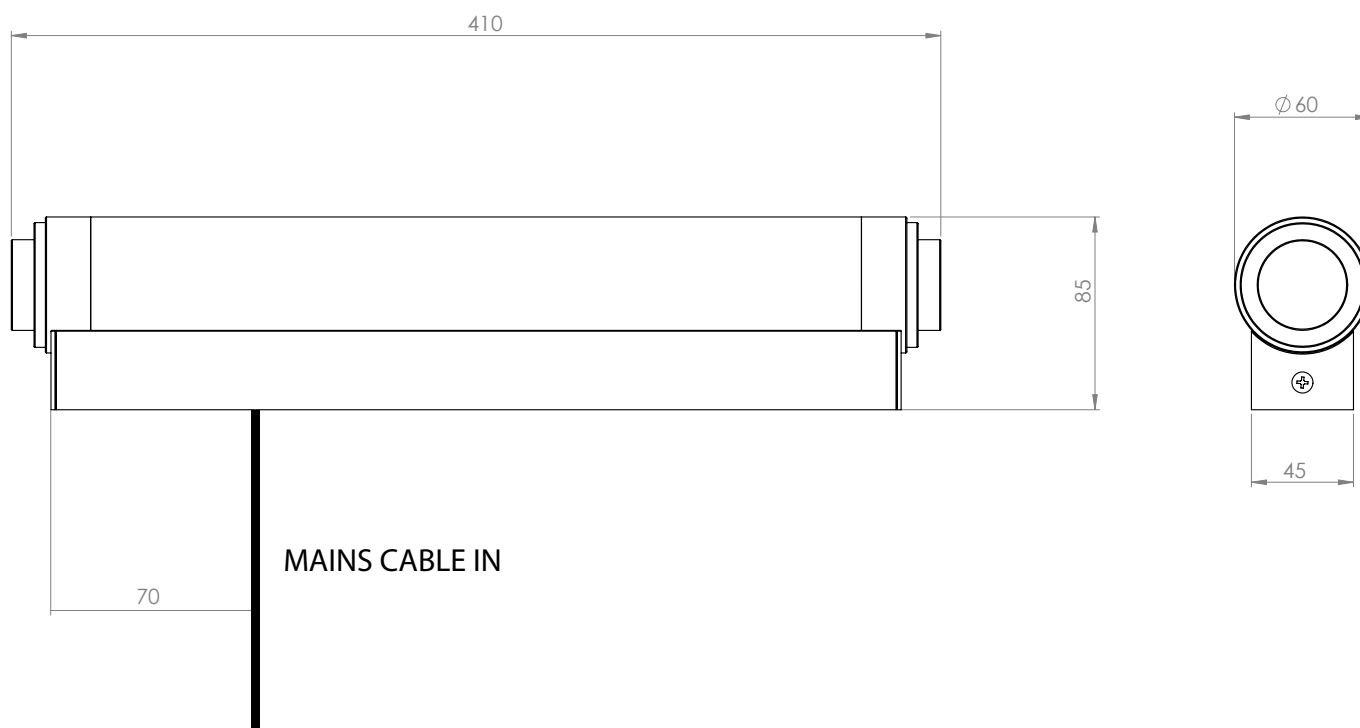

LAURA ASHLEY BATHROOM COLLECTION

Bathroom wall lamp - Specification Sheet

Product Range	
Product Type	BATHROOM WALL LAMP
Product Code	LA 2030
Product Price	£130
Product Finish	CHROME
Product Features	• CHROME END CAPS • ACRYLIC DIFFUSER • EXTRUDED ALUMINIUM CONSTRUCTION
Product Guarantee	10 Year Guarantee
Other Notes	REQUIRES ONE T5 8W FLUORESCENT TUBE

If you require further information on our Laura Ashley Bathroom Collection products then please contact a member of our customer service team who will be happy to assist with your query.

T: 01225 303 929 F: 01225 448 877 E: sales@lauraashleybathroomcollection.com