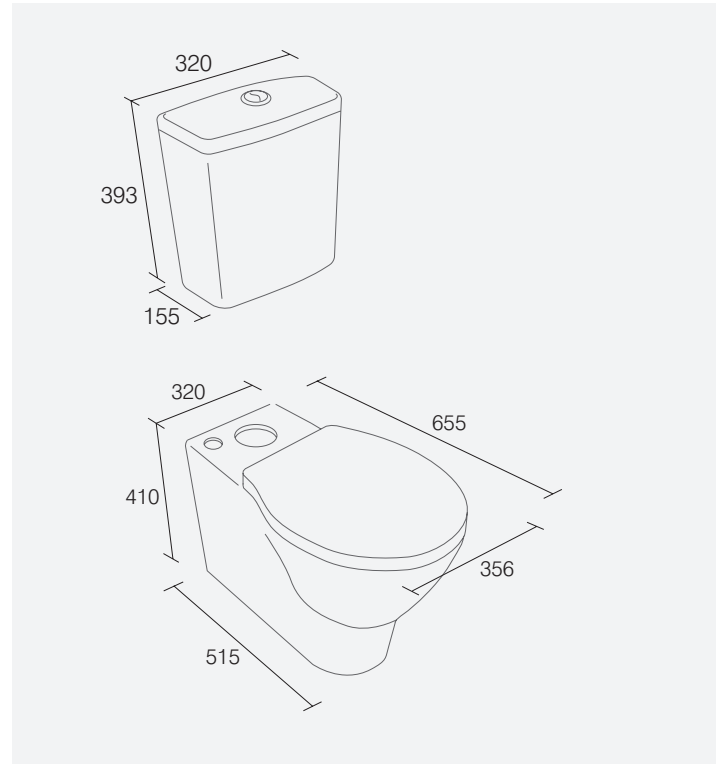

LAURA ASHLEY BATHROOM COLLECTION

Bayswater Close Coupled WC Pan & Cistern - Specification Sheet

Product Range	Bayswater
Product Type	Close Coupled WC
Product Code	Pan LA9106 & Cistern LA9107
Product Finish	Ceramic
Product Features	<ul style="list-style-type: none"> • Pan designed with fully enclosed sides • Concealed fittings • Bottom Inlet 6/3L Flush Cistern
Product Guarantee	10 Year Guarantee
Other Notes	<p>Bayswater Close Coupled WC made up of: Close Coupled Pan LA9106 Bayswater Cistern LA9107</p> <p>Goes with: Bayswater Soft Close Toilet Seat LA9110</p>