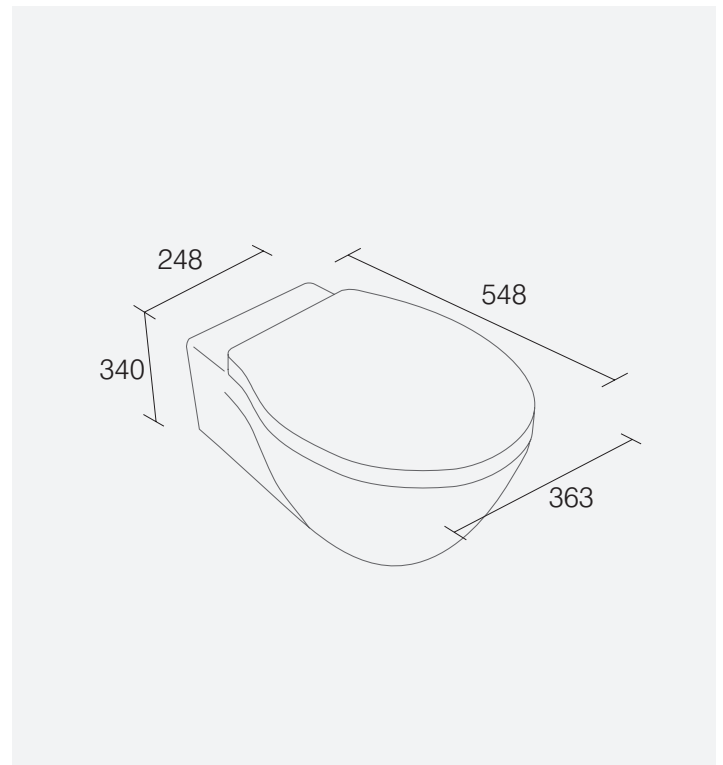

LAURA ASHLEY BATHROOM COLLECTION

Bayswater Wall Hung Pan - Specification Sheet

Product Range	Bayswater
Product Type	Wall Hung Pan
Product Code	LA9108
Product Finish	Ceramic
Product Features	<ul style="list-style-type: none"> • Supplied with concealed fittings • Frame hole centres 180mm
Product Guarantee	10 Year Guarantee
Other Notes	Goes with: Bayswater Soft Close Toilet Seat LA9110