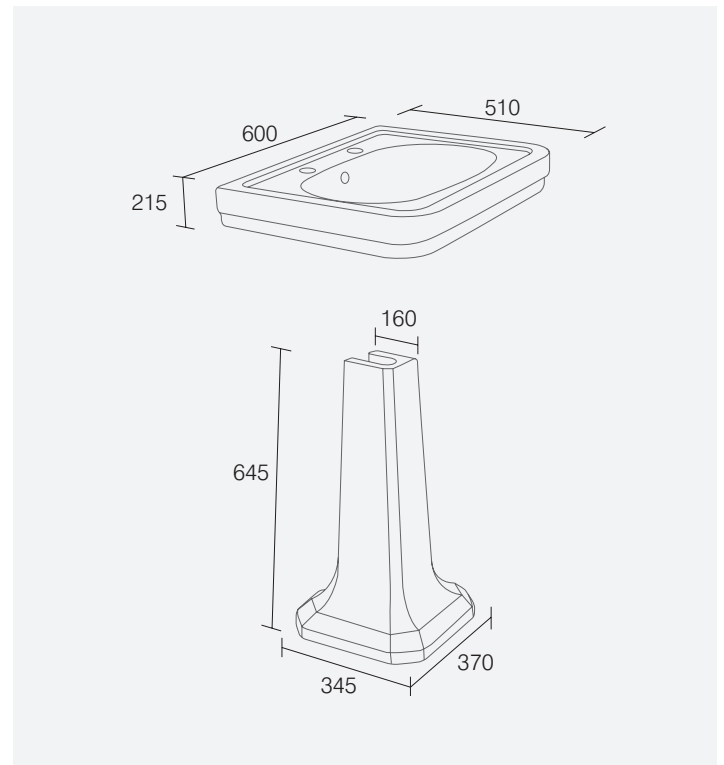

LAURA ASHLEY BATHROOM COLLECTION

Bloomsbury 600mm 2 Tap Hole Basin & Pedestal - Specification Sheet

Product Range	Bloomsbury
Product Type	600mm Basin - 2 Tap Holes
Product Code	Basin LA9112 & Pedestal LA9115
Product Finish	Ceramic
Product Features	<ul style="list-style-type: none"> • Classic styling available in one or two tap holes
Product Guarantee	10 Year Guarantee
Other Notes	Bloomsbury 600mm Basin LA9112 Bloomsbury Full Pedestal LA9115