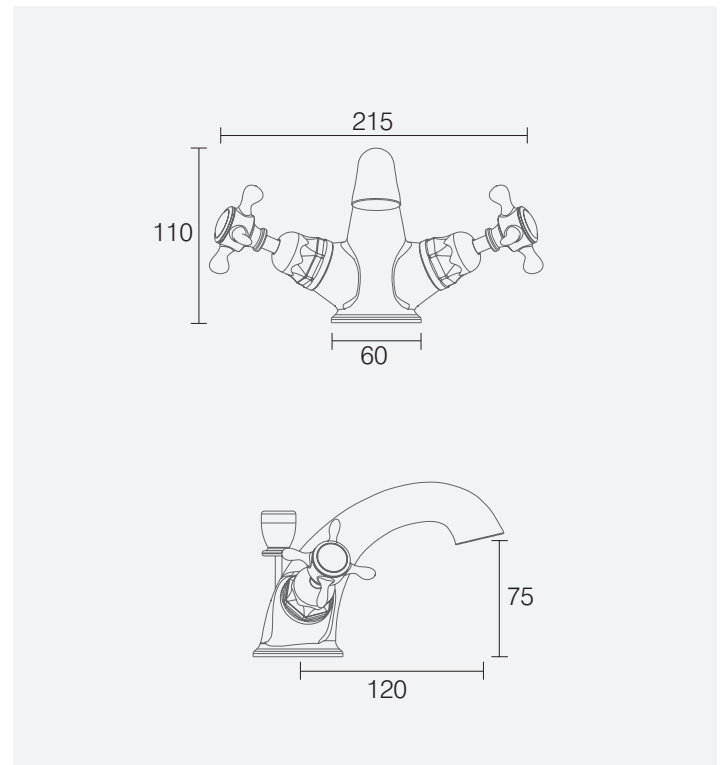

LAURA ASHLEY BATHROOM COLLECTION

Clifton Basin Mixer with Click Waste - Specification Sheet

Product Range	Clifton
Product Type	Basin Mixer with Click Waste
Product Code	LA1016
Product Finish	Chrome
Product Features	<ul style="list-style-type: none"> Quarter Turn Ceramic Disc Valves
Product Guarantee	10 Year Guarantee
Operating Pressure	Min Operating Pressure 0.1 Bar

Flow Rates (litres / minute) at Bar Pressure										
	0.1	0.2	0.3	0.4	0.5	1	2	3	4	5
LP	-	15.1	-	-	25.6	32.5	45.1	-	-	-

If you require further information on our Laura Ashley Bathroom Collection products then please contact a member of our customer service team who will be happy to assist with your query.