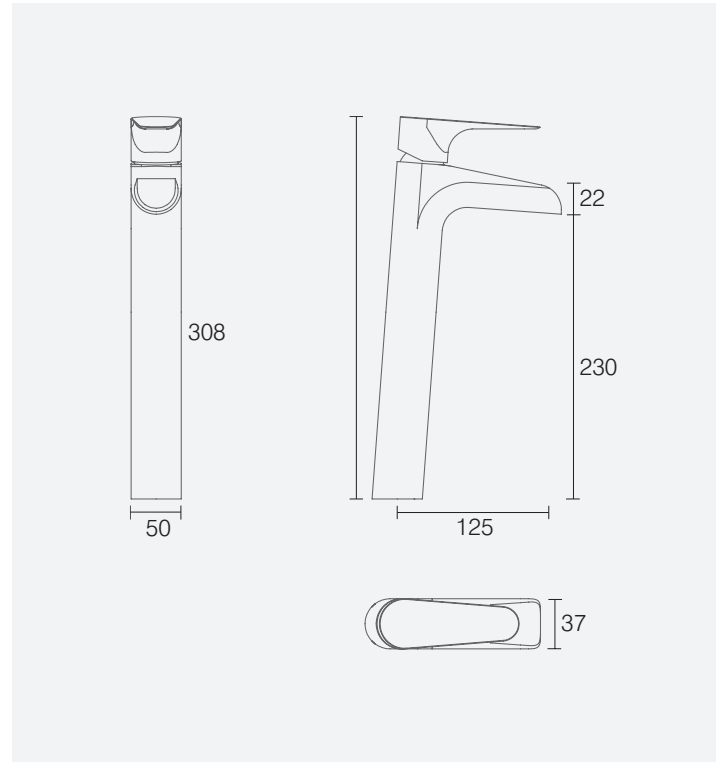

## Lucca Tall Basin Mixer with Click Waste - Specification Sheet

Product Range	Lucca
Product Type	Tall Open Spout Basin Mixer with Click Waste
Product Code	LA1002
Product Finish	Chrome
Product Features	<ul style="list-style-type: none"> <li>• Mono Mixer Ceramic Disc Technology</li> </ul>
Product Guarantee	10 Year Guarantee
Operating Pressure	Min Operating Pressure 0.5 Bar

Flow Rates (litres / minute) at Bar Pressure										
	0.1	0.2	0.3	0.4	0.5	1	2	3	4	5
LP	1.29	2.03	2.55	2.99	3.36	4.48	5.39	4.47	4.61	4.74

If you require further information on our Laura Ashley Bathroom Collection products then please contact a member of our customer service team who will be happy to assist with your query.