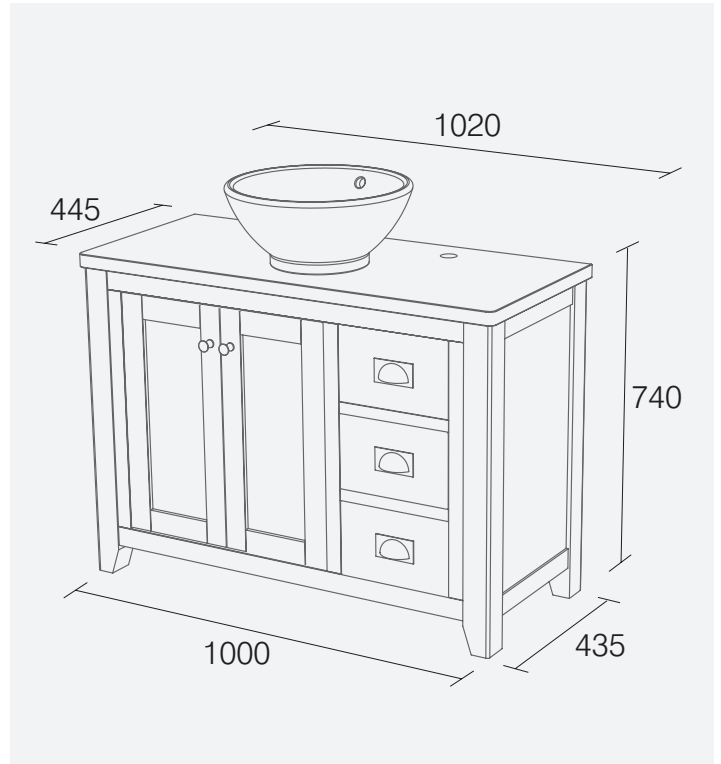

LAURA ASHLEY BATHROOM COLLECTION

Marlborough 1000mm Freestanding Unit - Specification Sheet

Product Range	Marlborough
Product Type	Freestanding Unit
Product Code	LA13043
Product Finish	Pale Oak
Product Features	<ul style="list-style-type: none"> • Soft Close Drawers & Doors • Solid Wood Legs • Real Wood Veneer Panels • Chrome 'Scallop' Style Drawer Handles
Product Guarantee	10 Year Guarantee
Other Notes	Goes with Marlborough Vessel Basin LA13002