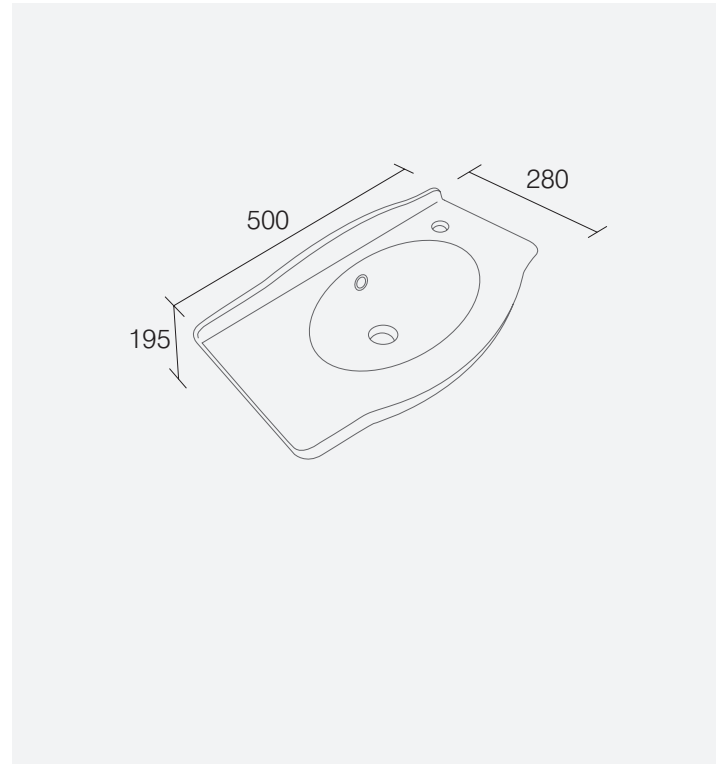

LAURA ASHLEY BATHROOM COLLECTION

Pavilion 500mm Right Tap Hole Hand Wash Basin - Specification Sheet

Product Range	Pavilion
Product Type	500mm Hand Wash Basin - Right Tap Hole Only
Product Code	Basin LA9132
Product Finish	Ceramic
Product Features	<ul style="list-style-type: none"> • Not Compatible with Pedestal
Product Guarantee	10 Year Guarantee