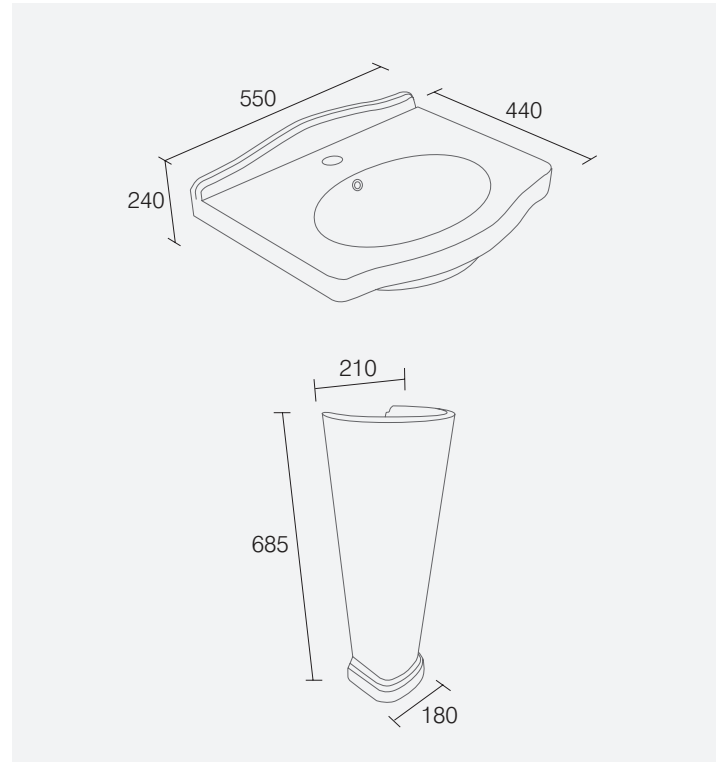

LAURA ASHLEY BATHROOM COLLECTION

Pavilion 550mm 1 Tap Hole Basin & Pedestal - Specification Sheet

Product Range	Pavilion
Product Type	550mm Basin (1 Tap Hole) & Pedestal
Product Code	Basin LA9133 & Pedestal LA9131
Product Finish	Ceramic
Product Features	<ul style="list-style-type: none"> Spacious Wash Area
Product Guarantee	10 Year Guarantee
Other Notes	Pavilion 550mm Basin LA9133 Pavilion Pedestal LA9131