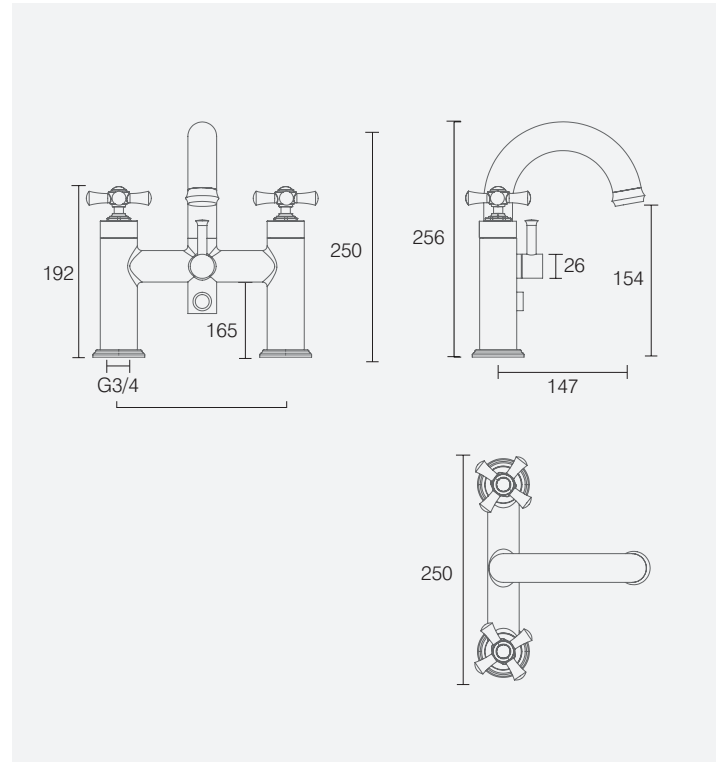

## York Deck Mounted Bath Shower Mixer - Specification Sheet

Product Range	York
Product Type	Deck Mounted Bath Shower Mixer
Product Code	LA1013
Product Finish	Chrome
Product Features	<ul style="list-style-type: none"> <li>• Quarter Turn Ceramic Disc Valves</li> </ul>
Product Guarantee	10 Year Guarantee
Operating Pressure	Min Operating Pressure 0.3 Bar

Flow Rates (litres / minute) at Bar Pressure										
	0.1	0.2	0.3	0.4	0.5	1	2	3	4	5
LP	8.33	11.59	14.98	16.22	17.93	24.77	34.54	41.02	45.98	49.85

If you require further information on our Laura Ashley Bathroom Collection products then please contact a member of our customer service team who will be happy to assist with your query.