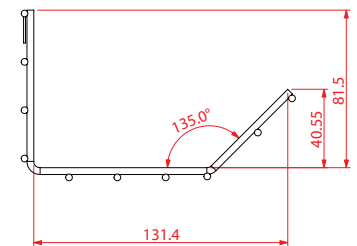

key features

- Silver Low Density Poly Coated Wire basket complete with 2 brackets available in 4 standard lengths
- Weight depends on length

code	description
650468	800mm
650469	1000mm
650470	1200mm
650471	1400mm
650534	1600mm

Premium

Premium is a simple cable containment basket which clips underneath the desk and routes power and data cables neatly under the desk surface.

key features

- Width 150mm x 85mm high
- Mild Steel Nylon coated Wire Basket
- Silver RAL 7040 or White RAL 9010
- Weight depends on length

code	colour	length
650145	silver	1000mm
650421	white*	1000mm
650131	silver	1200mm
650456	white*	1200mm
650155	silver	1400mm
650497	white*	1400mm
650156	silver	1600mm
650546	white*	1600mm
650216	silver	1800mm
650548	white*	1800mm