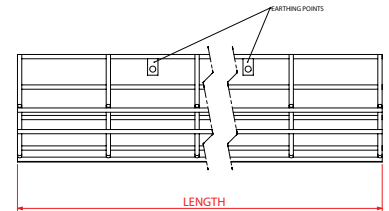

fusion & premium cable basket

Fusion

Fusion is a high-capacity poly coated wire cable management system. Fusion features a sloping side for easy access to cables and specially designed hook brackets to guarantee a simple and quick installation. Fusion can easily be attached to the underside of the desk or to the modesty panel.

key features

- Silver Low Density Poly Coated Wire basket complete with 2 brackets available in 4 standard lengths
- Weight depends on length

code	description
650468	800mm
650469	1000mm
650470	1200mm
650471	1400mm
650534	1600mm

Premium

Premium is a simple cable containment basket which clips underneath the desk and routes power and data cables neatly under the desk surface.

key features

- Width 150mm x 85mm high
- Mild Steel Nylon coated Wire Basket
- Silver RAL 7040 or White RAL 9010
- Weight depends on length