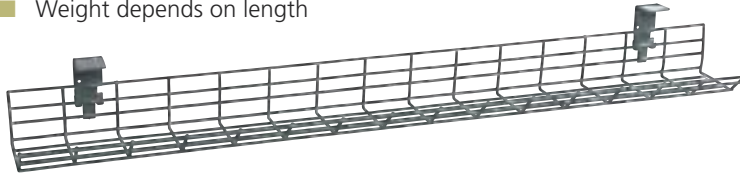

fusion & premium cable basket

Fusion

Fusion is a high-capacity poly coated wire cable management system. Fusion features a sloping side for easy access to cables and specially designed hook brackets to guarantee a simple and quick installation. Fusion can easily be attached to the underside of the desk or to the modesty panel.

key features

- Silver Low Density Poly Coated Wire basket complete with 2 brackets available in 4 standard lengths
- Weight depends on length

code	description
650468	800mm
650469	1000mm
650470	1200mm
650471	1400mm
650534	1600mm

Specially Designed Bracket

- Specially designed bracket prevents the cable basket from being knocked out by accidental movement/kicking under the desk
- Product weight 0.82kg

code	description
251904	silver

Premium

Premium is a simple cable containment basket which clips underneath the desk and routes power and data cables neatly under the desk surface.

key features

- Width 150mm x 85mm high
- Mild Steel Nylon coated Wire Basket
- Silver RAL 7040 or White RAL 9010
- Weight depends on length