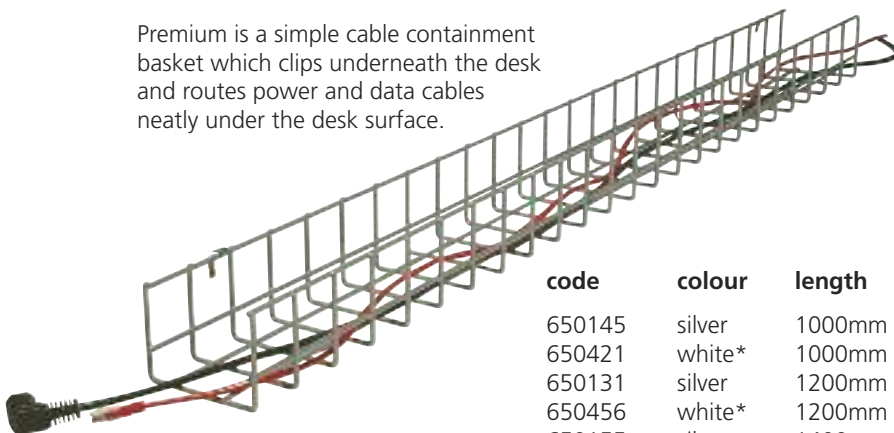

Specially Designed Bracket

- Specially designed bracket prevents the cable basket from being knocked out by accidental movement/kicking under the desk
- Product weight 0.82kg

code	description
251904	silver

Premium

Premium is a simple cable containment basket which clips underneath the desk and routes power and data cables neatly under the desk surface.

key features

- Width 150mm x 85mm high
- Mild Steel Nylon coated Wire Basket
- Silver RAL 7040 or White RAL 9010
- Weight depends on length