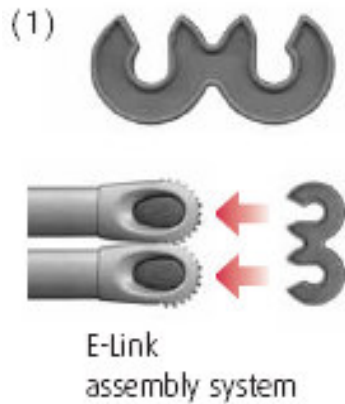

OFFICE REALITY LTD

D150 Screens

C89	T89	C88	T88	C87	T87
C84	T84	C82	T82	C80	T80
C83	T83	C81	T81	C86	T86

Each panel is delivered including 2 x levellers and the connectors required to do any configuration Mono and split panel options. Mid and top trim provide for rail to hang accessories.

Screens are linked the unique E-Link system

STRUCTURE FINISHES

- ① Extruded aluminium profiles Silver finish.
- ② Alloy cast moulded angles
- ③ Polyamide covers and clips
- ④ Panel different finishes

Example layouts with different screens and angles.