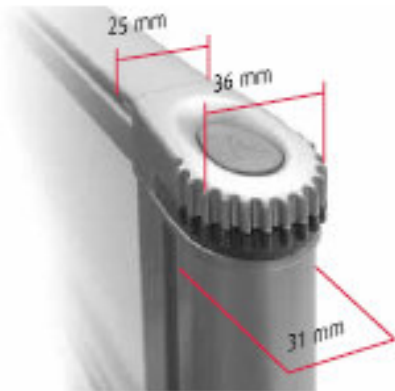

Each panel is delivered including 2 x levellers and the connectors required to do any configuration Mono and split panel options. Mid and top trim provide for rail to hang accessories.

Screens are linked the unique E-Link system