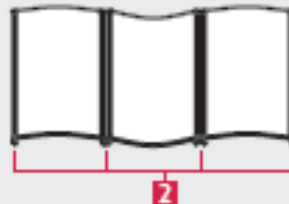

4

DOUBLE FOOT WITH LEVELLERS: (Optional)
Ideal for configurations to divide areas.

5

DOUBLE FOOT WITH CASTORS: (Optional).
Mobile foot ideal for configurations to divide areas.

DIFFERENT FEET OPTIONS LAYOUTS:

STATIC SPACE DIVISIONS

MOBILE AND FOLDING SPACE DIVISIONS

EXTRA SUPPORT WHEN USING SHELVES

6

SINGLE FOOT: (Optional)
Required when using shelves only at one side.

7

DOUBLE FOOT: (Optional)
Required when using shelves at both sides.