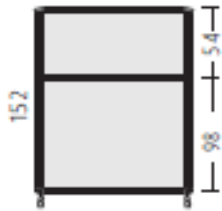

1520mm high x 1020mm wide

In beech, silver or white MFC @ **£171.00**

In white or silver MFC lower polycarbonate or acrylic upper @ **£197.00**

In T fabrics @ **£190.00**

1520mm high x 1220mm wide

In beech, silver or white @ **£192.00**

In white or silver MFC lower polycarbonate or acrylic upper @ **£197.00**

In T fabrics @ **£212.00**