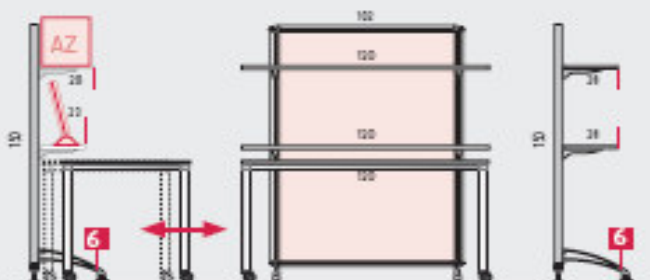

4

DOUBLE FOOT WITH LEVELLERS: (Optional)
Ideal for configurations to divide areas.

5

DOUBLE FOOT WITH CASTORS: (Optional).
Mobile foot ideal for configurations to divide areas.

DIFFERENT FEET OPTIONS LAYOUTS:

STATIC SPACE DIVISIONS

MOBILE AND FOLDING SPACE DIVISIONS

EXTRA SUPPORT WHEN USING SHELVES

6

SINGLE FOOT: (Optional)
Required when using shelves only at one side.

7

DOUBLE FOOT: (Optional)
Required when using shelves at both sides.