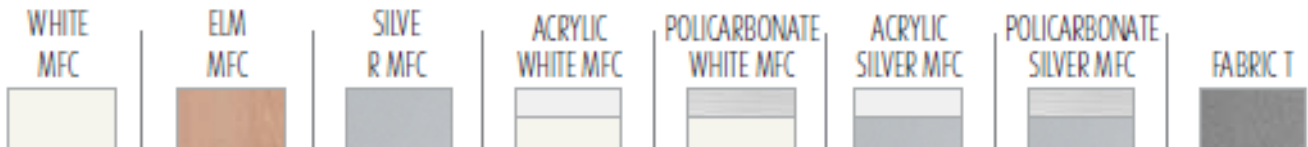

1800mm high x 1220mm wide
In beech, silver or white MFC @ **£152.00**
In T fabrics @ **£221.00**

• D150: WAVE MODULES

Wave screens

1520-1250mm high x 820mm wide
In beech, white or silver MFC @ **£141.00**
In polycarbonate or acrylic @ **£194.00**
In T fabrics @ **£174.00**

1520-1250mm high x 1020mm wide
In beech, white or silver MFC @ **£157.00**
In polycarbonate or acrylic @ **£220.00**
In T fabrics @ **£184.00**

1820-1520mm high x 820mm wide
In beech, white or silver MFC @ **£158.00**
In polycarbonate or acrylic @ **£221.00**
In T fabrics @ **£194.00**

1820-1520mm high x 1020mm wide
In beech, white or silver MFC @ **£175.00**
In polycarbonate or acrylic @ **£246.00**
In T fabrics @ **£207.00**

• D150: SPLIT PANEL SCREENS

1250mm high x 820mm wide
white or silver MFC lower polycarbonate or acrylic upper @ **£146.00**
1250mm high x 1020mm wide
white or silver MFC lower polycarbonate or acrylic upper @ **£164.00**
1250mm high x 1220mm wide
white or silver MFC lower polycarbonate or acrylic upper @ **£182.00**