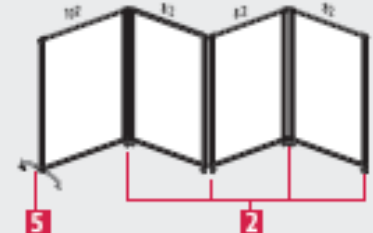

4

DOUBLE FOOT WITH LEVELLERS: (Optional)
Ideal for configurations to divide areas.

5

DOUBLE FOOT WITH CASTORS: (Optional).
Mobile foot ideal for configurations to divide areas.

DIFFERENT FEET OPTIONS LAYOUTS:

STATIC SPACE DIVISIONS

MOBILE AND FOLDING SPACE DIVISIONS

EXTRA SUPPORT WHEN USING SHELVES

6

SINGLE FOOT: (Optional)
Required when using shelves only at one side.

7

DOUBLE FOOT: (Optional)
Required when using shelves at both sides.