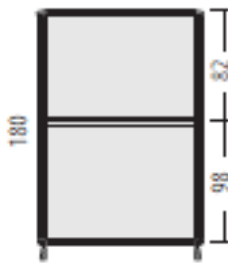

1820mm high x 1020mm wide

In beech, silver or white MFC @ **£188.00**

In white or silver MFC lower polycarbonate or acrylic upper @ **£224.00**

In T fabrics @ **£213.00**

1200mm high x 1220mm wide

In beech, silver or white @ **£209.00**

In white or silver MFC lower polycarbonate or acrylic upper @ **£246.00**

In T fabrics @ **£236.00**

• FOOT OPTIONS

Set of 4 castors @ **£8.00**

Set of 2 flat stabiliser feet @ **£26.00**

Double sided feet with levellers **£18.00**

Double sided feet with castors @ **£18.00**

Single sided foot with levellers @ **£16.00**