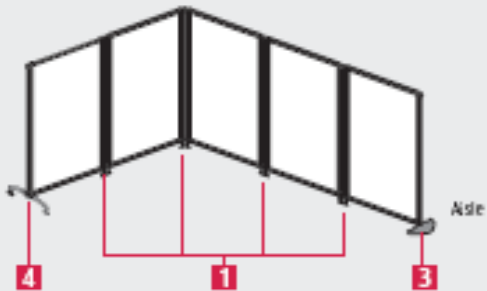

4

DOUBLE FOOT WITH LEVELLERS: (Optional)
Ideal for configurations to divide areas.

5

DOUBLE FOOT WITH CASTORS: (Optional).
Mobile foot ideal for configurations to divide areas.

DIFFERENT FEET OPTIONS LAYOUTS:

STATIC SPACE DIVISIONS

MOBILE AND FOLDING SPACE DIVISIONS

EXTRA SUPPORT WHEN USING SHELVES

6

SINGLE FOOT: (Optional)
Required when using shelves only at one side.

7

DOUBLE FOOT: (Optional)
Required when using shelves at both sides.