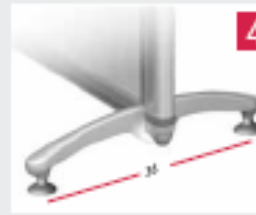

HOW TO USE THE DIFFERENT FEET OPTIONS AVAILABLE

1

LEVELLERS:
Each module includes 2 levelers as standard.

2

CASTORS:
(Optional) For mobile screens

3

FLAT FOOT: (Optional)
For aisles where people passing through.