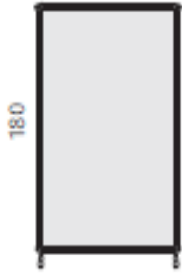

1800mm high x 1220mm wide
In beech, silver or white MFC @ **£152.00**
In T fabrics @ **£221.00**

• D150: WAVE MODULES

Wave screens