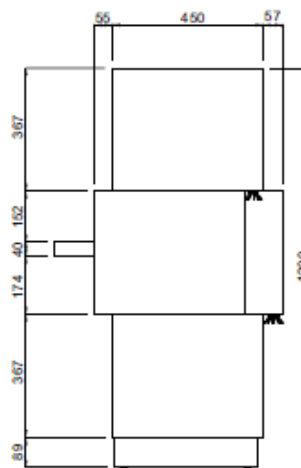

SIDE VIEW

FINISHES / FARBEN / FINITIONS

67 - WHITE PASTEL
WEISS PASTELL
BLANC PASTEL

PACKING

Partly assembled in big volume packages.

Attention - size of packages in use has to be considered for narrow passages and corridors.

Gross weight: 70kg.