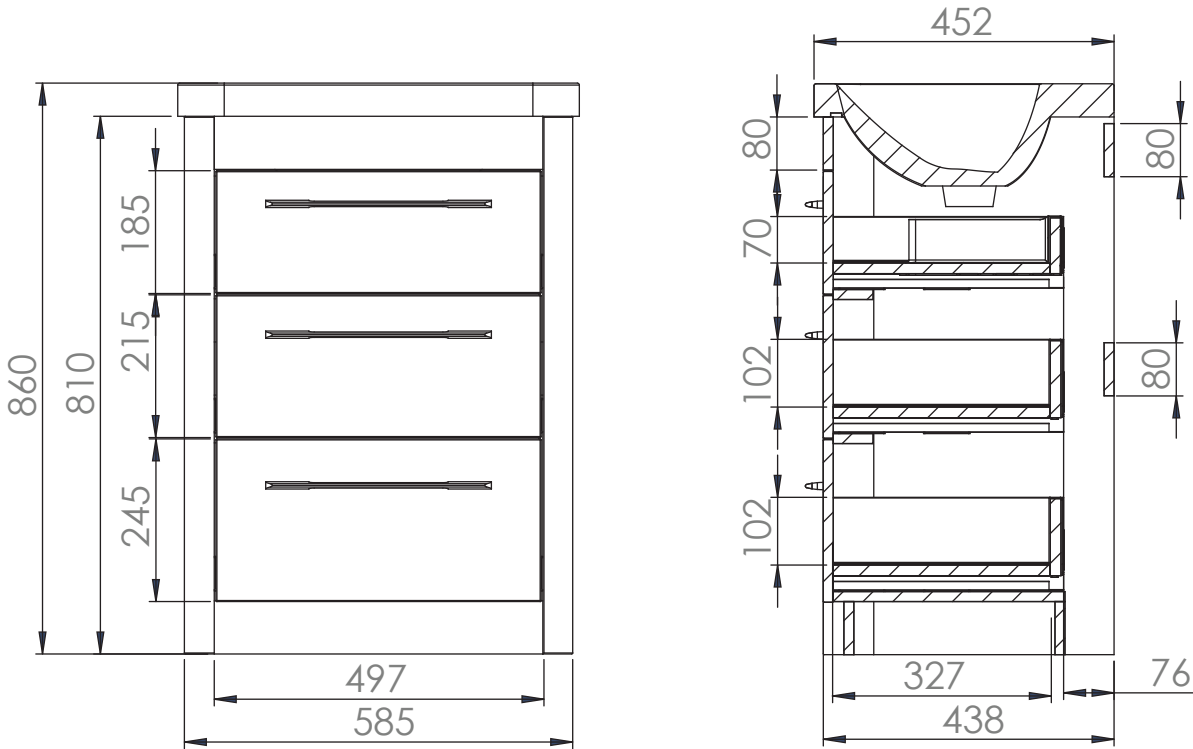

# Contour

600mm 3 Drawer Floor Mounted Unit

No.	Description	Product Code
1	Contour 600mm Ceramic Basin	CN6080
2	Contour 600mm 3 Drawer Floor Mounted Unit	CN6016.XX

DIAGRAMS NOT TO SCALE  
ALL DIMENSIONS IN MM  
TOLERANCE OF ± 5MM

## FAQ's

- How big is the plumbing void at the back of the furniture unit? 76mm
- How far apart are the hole centres for the handles? 320mm (Hole are pre drilled)
- Can the drawers be adjusted? The drawers of the unit can be adjusted as detailed in the supplied instructions
- Are the drawers soft close? The drawers are all soft close
- How deep is the unit when the drawers are fully open? Approx. 798mm
- What is the internal depth of the drawers? Approx. 327mm

# Contour

600mm Basin

No.	Description	Product Code
1	Contour 600mm Basin	CN6080

DIAGRAMS NOT TO SCALE  
ALL DIMENSIONS IN MM  
TOLERANCE OF  $\pm 5$ MM

## FAQ's

- What is the maximum water depth of the basin? 100mm
- Does the basin have an overflow? **Yes, Integrated.**