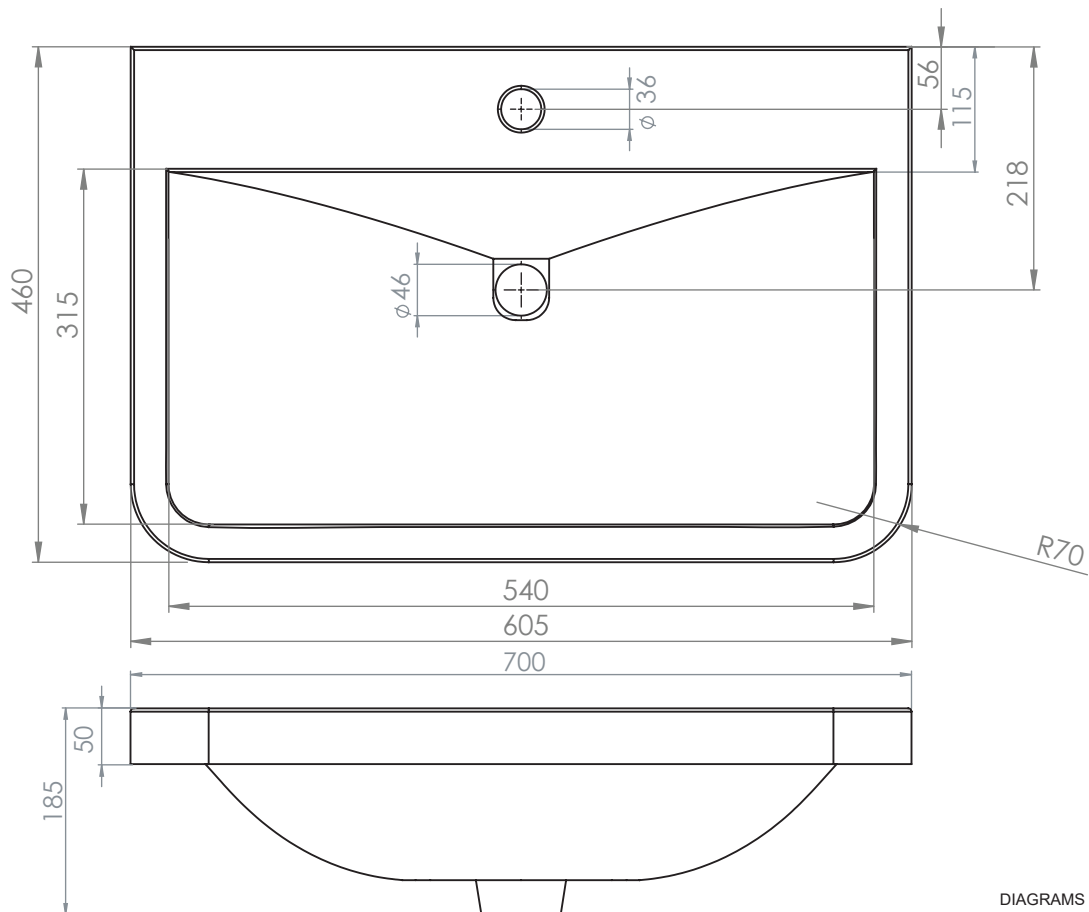

# Contour

600mm 3 Drawer Floor Mounted Unit

No.	Description	Product Code
1	Contour 600mm Ceramic Basin	CN6080
2	Contour 600mm 3 Drawer Floor Mounted Unit	CN6016.XX

DIAGRAMS NOT TO SCALE  
ALL DIMENSIONS IN MM  
TOLERANCE OF ± 5MM

## FAQ's

- How big is the plumbing void at the back of the furniture unit? 76mm
- How far apart are the hole centres for the handles? 320mm (Hole are pre drilled)
- Can the drawers be adjusted? The drawers of the unit can be adjusted as detailed in the supplied instructions
- Are the drawers soft close? The drawers are all soft close
- How deep is the unit when the drawers are fully open? Approx. 798mm
- What is the internal depth of the drawers? Approx. 327mm

# Contour

600mm Basin

No.	Description	Product Code
1	Contour 600mm Basin	CN6080

DIAGRAMS NOT TO SCALE  
ALL DIMENSIONS IN MM  
TOLERANCE OF  $\pm 5$ MM

## FAQ's

- What is the maximum water depth of the basin? 100mm
- Does the basin have an overflow? **Yes, Integrated.**