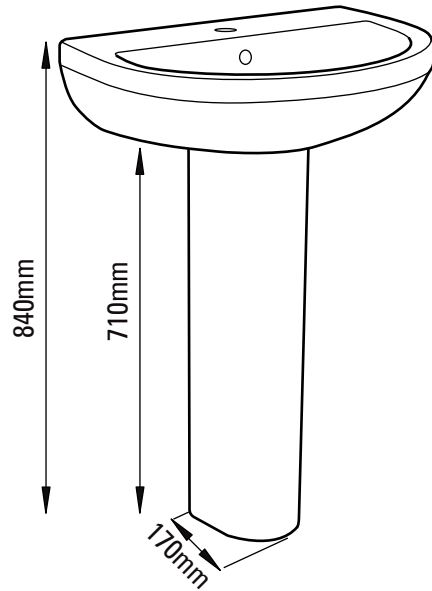

debut

BASIN & PEDESTAL

No.	Description	Product Code	Fixings included
1	Basin	DPB54	Yes
2	Pedestal	DPED	Yes

DIAGRAMS NOT TO SCALE
ALL DIMENSIONS IN MM
TOLERANCE OF ± 5 MM

FAQ's

What side is the basin depth? **145mm**