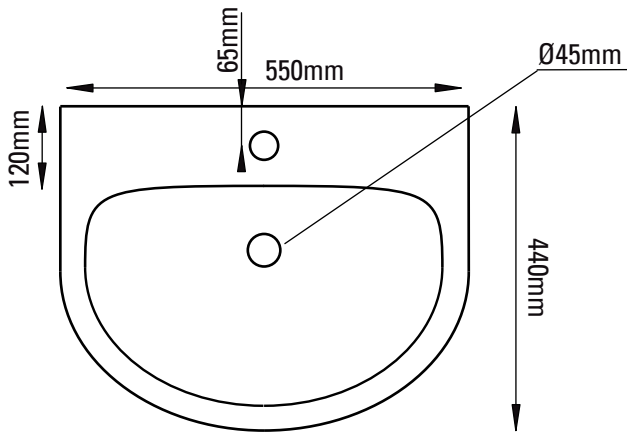

debut

BASIN & PEDESTAL

No.	Description	Product Code	Fixings included
1	Basin	DPB54	Yes
2	Pedestal	DPED	Yes

DIAGRAMS NOT TO SCALE
ALL DIMENSIONS IN MM
TOLERANCE OF ± 5 MM

FAQ's

What side is the basin depth? **145mm**