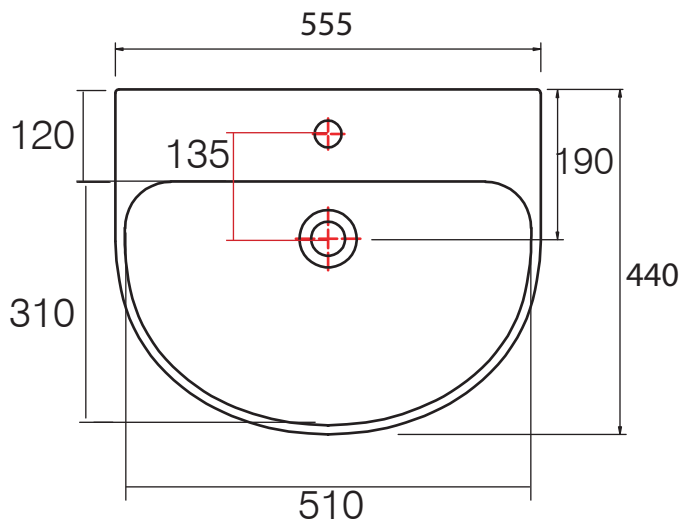

Can this pan be used with a side connection outlet pipe? **Yes**

The cistern lid won't shut/the cistern isn't working correctly. **Ensure the inlet and flush valves are set to the correct heights.**

What is the width of the footprint? **Front to Back = 585mm, Left to Right front = 230mm, Left to Right back = 245mm**

How far does the pan belly overhang? **65mm**

radar

550 BASIN & PEDESTAL

No.	Description	Product Code	Fixings included
1	550 Large Basin	RA550SB	No
2	Pedestal	RARDPED	No

DIAGRAMS NOT TO SCALE
ALL DIMENSIONS IN MM
TOLERANCE OF ± 5MM

FAQ's

What is the internal depth of the basin (up to the overflow)? **70mm**

Can the basin be wall hung? **Yes, but use wall fixings like Fischer fixings that are appropriate to the installation in hand**

Tap hole/waste centre to closest/furthest side? **280mm**

Pedestal

Pedestal distance at base from wall when fitted? **105mm**

Foot front to back depth? **155mm**

Cavity width/depth (pipe fit)? **100/140mm**