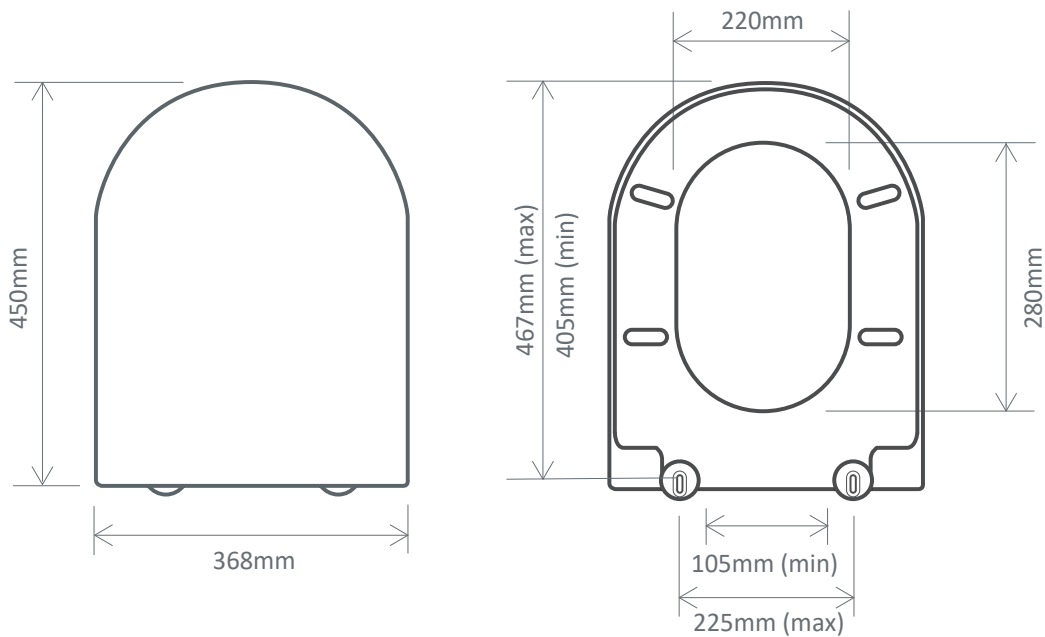

radar

Slim Toilet Seat

No.	Description	Product Code	Fixings included
1	Slim Toilet Seat	DSCTS	Yes

DIAGRAMS NOT TO SCALE
ALL DIMENSIONS IN MM
TOLERANCE OF ± 5 MM

FAQ's