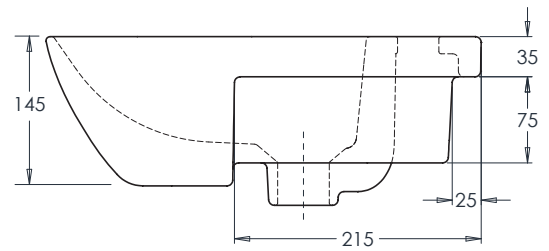

FAQ's

Taphole centre to waste centre? **120mm**

How id the basin fixed to the furniture? **Fix to workshop with silicone as per instructions supplied.**

Is a fitting template supplied? **Yes**

radar

SCT BASIN SLIM
DEPTH

No.	Description	Product Code	Fixings included
1	SCT Basin SLIM Depth	DC14005	N/A

DIAGRAMS NOT TO SCALE
ALL DIMENSIONS IN MM
TOLERANCE OF ± 5 MM

FAQ's

Taphole centre to waste centre? **120mm**

How is the basin fixed to the furniture? **Fix to workshop with silicone as per instructions supplied.**