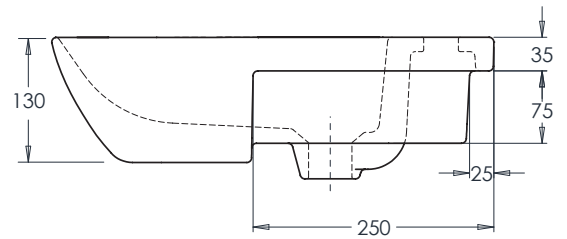

radar

SCT BASIN STD
DEPTH

No.	Description	Product Code	Fixings included
1	SCT Basin STD Depth	DC14004	N/A

DIAGRAMS NOT TO SCALE
ALL DIMENSIONS IN MM
TOLERANCE OF ± 5MM

FAQ's

Taphole centre to waste centre? **120mm**

How id the basin fixed to the furniture? **Fix to workshop with silicone as per instructions supplied.**

Is a fitting template supplied? **Yes**