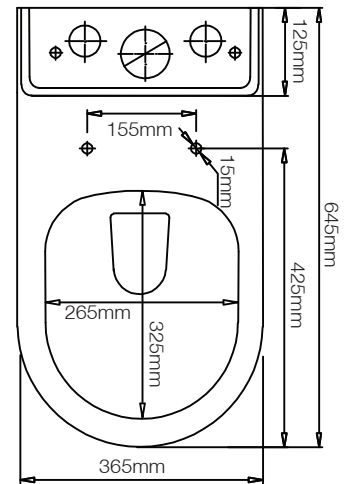

Full Flush Volume: 4.5L

Reduced Flush Volume: 3L

Floor Fixing Kit:

DIAGRAMS NOT TO SCALE
ALL DIMENSIONS IN MM
TOLERANCE OF ± 5MM

FAQ's

What side is the inlet located? **Left hand side**

Are there any other compatible seats? **Yes - Wrap over SC seat (DSCTS2)**

Tap hole/waste centre to closest/furthest side? **280mm**

Pedestal

Pedestal distance at base from wall when fitted? **105mm**

Foot front to back depth? **155mm**

Cavity width/depth (pipe fit)? **100/140mm**

Cistern Settings:

Full Flush Volume: 4.5L

Reduced Flush Volume: 3L

Floor Fixing Kit:

DIAGRAMS NOT TO SCALE
ALL DIMENSIONS IN MM
TOLERANCE OF ± 5MM

FAQ's

What side is the inlet located? **Left hand side**

Are there any other compatible seats? **Yes - Wrap over SC seat (DSCTS2)**

Can this pan be used with a side connection outlet pipe? **No**

The cistern lid won't shut/the cistern isn't working correctly. **Ensure the inlet and flush valves are set to the correct heights.**

What is the width of the footprint? **Front = 230mm, Centre = 250mm, Back = 245mm**