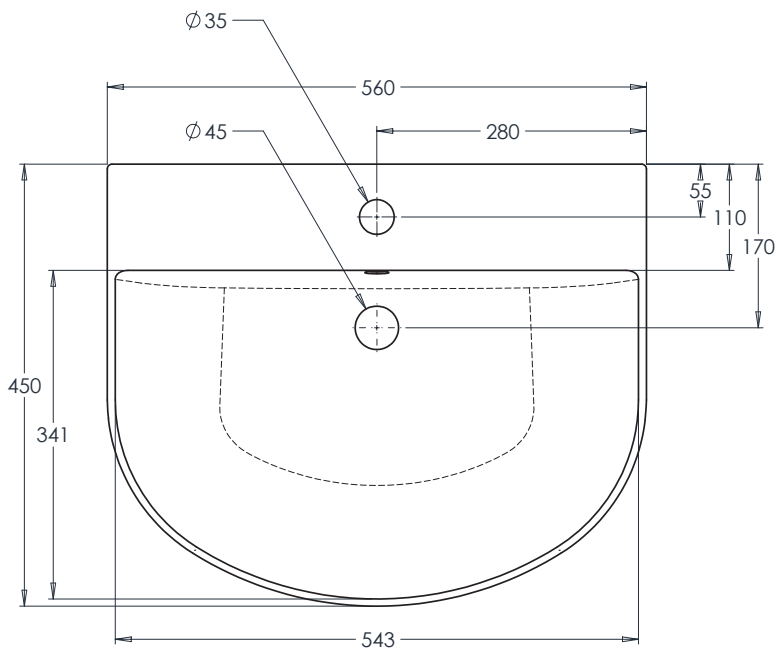

Tap hole/waste centre to closest/furthest side? **280mm**

Pedestal

Pedestal distance at base from wall when fitted? **105mm**

Foot front to back depth? **155mm**

Cavity width/depth (pipe fit)? **100/140mm**

Cistern Settings:

Full Flush Volume: 4.5L

Reduced Flush Volume: 3L

Floor Fixing Kit:

DIAGRAMS NOT TO SCALE
ALL DIMENSIONS IN MM
TOLERANCE OF ± 5MM

FAQ's

What side is the inlet located? **Left hand side**

Are there any other compatible seats? **Yes - Wrap over SC seat (DSCTS2)**

Can this pan be used with a side connection outlet pipe? **No**

The cistern lid won't shut/the cistern isn't working correctly. **Ensure the inlet and flush valves are set to the correct heights.**

What is the width of the footprint? **Front = 230mm, Centre = 250mm, Back = 245mm**

What is the depth of the footprint? **585mm**

radar

SCT BASIN STD
DEPTH

No.	Description	Product Code	Fixings included
1	SCT Basin STD Depth	DC14004	N/A

DIAGRAMS NOT TO SCALE
ALL DIMENSIONS IN MM
TOLERANCE OF ± 5MM