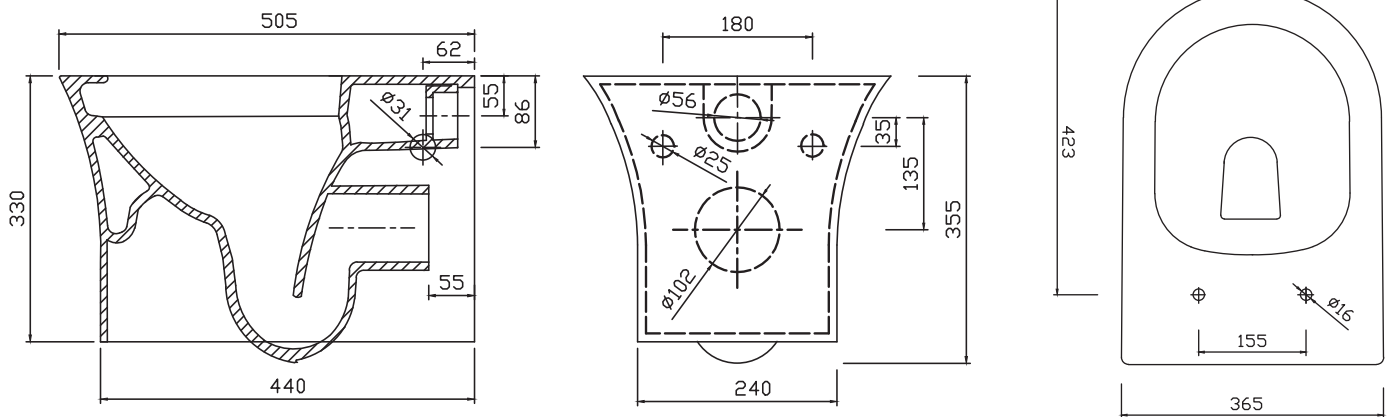

DIAGRAMS NOT TO SCALE
ALL DIMENSIONS IN MM
TOLERANCE OF ± 5MM

FAQ's

Are there any other compatible seats? **Yes - Wrap over SC seat (DSCTS2)**