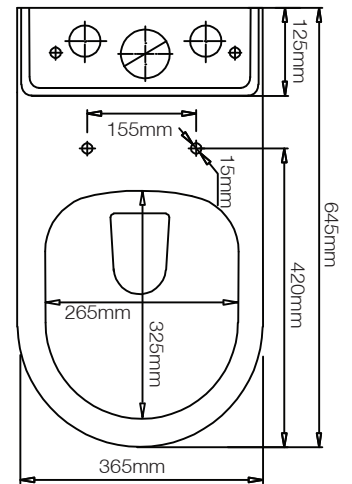

Full Flush Volume: 4.5L

Reduced Flush Volume: 3L

Floor Fixing Kit:

DIAGRAMS NOT TO SCALE
ALL DIMENSIONS IN MM
TOLERANCE OF ± 5MM

FAQ's

What side is the inlet located? **Left hand side**

Are there any other compatible seats? **Yes - Wrap over SC seat (DSCTS2)**

Can this pan be used with a side connection outlet pipe? **Yes**

The cistern lid won't shut/the cistern isn't working correctly. **Ensure the inlet and flush valves are set to the correct heights.**

What is the width of the footprint? **Front to Back = 585mm, Left to Right front = 230mm, Left to Right back = 245mm**

How far does the pan belly overhang? **65mm**

radar

550 BASIN & PEDESTAL

No.	Description	Product Code	Fixings included
1	550 Large Basin	RA550SB	No
2	Pedestal	RARDPED	No

DIAGRAMS NOT TO SCALE
ALL DIMENSIONS IN MM
TOLERANCE OF ± 5MM

Tap hole/waste centre to closest/furthest side? **280mm**

Pedestal

Pedestal distance at base from wall when fitted? **105mm**

Foot front to back depth? **155mm**

Cavity width/depth (pipe fit)? **100/140mm**