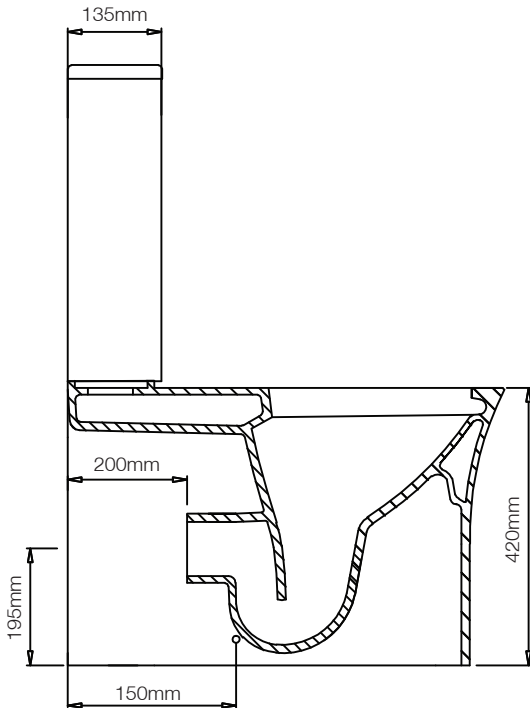

Tap hole/waste centre to closest/furthest side? **280mm**

Pedestal

Pedestal distance at base from wall when fitted? **105mm**

Foot front to back depth? **155mm**

Cavity width/depth (pipe fit)? **100/140mm**

Is there a back brace? **Yes , 100mm from the top**

Pan belly overhang? **70mm**

© Roper Rhodes Ltd.

R2, Brassmill Lane Trading Estate, Bath, BA1 3JF

T. 01225 303900 | F. 01225 448877 | E. info@r2bathrooms.co.uk | W. www.r2bathrooms.co.uk

Cistern Settings:

Full Flush Volume: 4.5L

Reduced Flush Volume: 3L

Floor Fixing Kit:

DIAGRAMS NOT TO SCALE
ALL DIMENSIONS IN MM
TOLERANCE OF ± 5MM

FAQ's

What side is the inlet located? **Left hand side**

Are there any other compatible seats? **Yes - Wrap over SC seat (DSCTS2)**

Can this pan be used with a side connection outlet pipe? **No**

The cistern lid won't shut/the cistern isn't working correctly. **Ensure the inlet and flush valves are set to the correct heights.**

What is the width of the footprint? **Front = 230mm, Centre = 250mm, Back = 245mm**