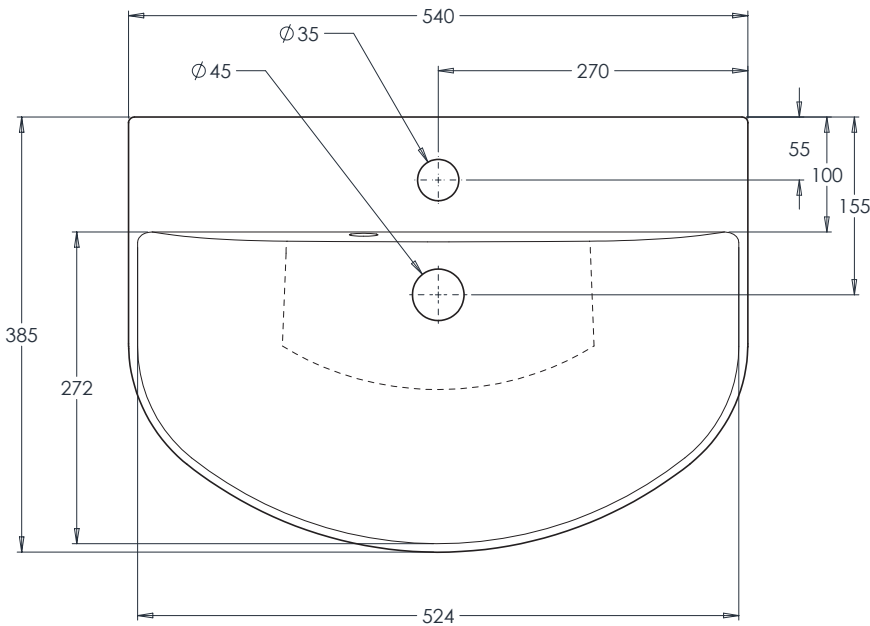

Can this pan be used with a side connection outlet pipe? **No**

The cistern lid won't shut/the cistern isn't working correctly. **Ensure the inlet and flush valves are set to the correct heights.**

What is the width of the footprint? **Front = 230mm, Centre = 250mm, Back = 245mm**

What is the depth of the footprint? **585mm**

radar

SCT BASIN STD
DEPTH

No.	Description	Product Code	Fixings included
1	SCT Basin STD Depth	DC14004	N/A

DIAGRAMS NOT TO SCALE
ALL DIMENSIONS IN MM
TOLERANCE OF ± 5MM

FAQ's

Taphole centre to waste centre? **120mm**

How id the basin fixed to the furniture? **Fix to workshop with silicone as per instructions supplied.**

Is a fitting template supplied? **Yes**

radar

SCT BASIN SLIM
DEPTH

No.	Description	Product Code	Fixings included
1	SCT Basin SLIM Depth	DC14005	N/A

DIAGRAMS NOT TO SCALE
ALL DIMENSIONS IN MM
TOLERANCE OF ± 5 MM

FAQ's

Taphole centre to waste centre? **120mm**

How is the basin fixed to the furniture? **Fix to workshop with silicone as per instructions supplied.**