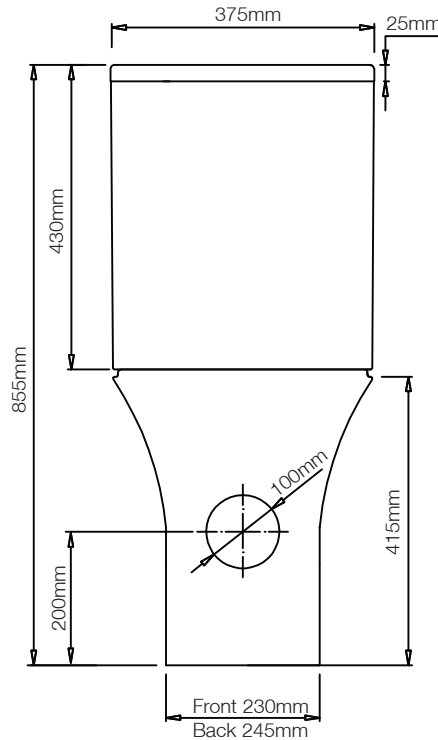

Full Flush Volume: 4.5L

Reduced Flush Volume: 3L

Floor Fixing Kit:

DIAGRAMS NOT TO SCALE
ALL DIMENSIONS IN MM
TOLERANCE OF ± 5MM

FAQ's

What side is the inlet located? **Left hand side**

Are there any other compatible seats? **Yes - Wrap over SC seat (DSCTS2)**

Can this pan be used with a side connection outlet pipe? **Yes**

The cistern lid won't shut/the cistern isn't working correctly. **Ensure the inlet and flush valves are set to the correct heights.**

What is the width of the footprint? **Front to Back = 585mm, Left to Right front = 230mm, Left to Right back = 245mm**

How far does the pan belly overhang? **65mm**

radar

550 BASIN & PEDESTAL

No.	Description	Product Code	Fixings included
1	550 Large Basin	RA550SB	No
2	Pedestal	RARDPED	No

DIAGRAMS NOT TO SCALE
ALL DIMENSIONS IN MM
TOLERANCE OF ± 5MM

Tap hole/waste centre to closest/furthest side? **280mm**

Pedestal

Pedestal distance at base from wall when fitted? **105mm**

Foot front to back depth? **155mm**

Cavity width/depth (pipe fit)? **100/140mm**