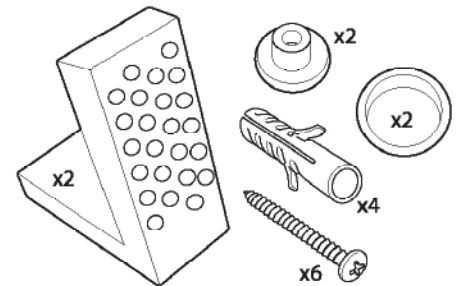

Floor Fixing Kit:

DIAGRAMS NOT TO SCALE
ALL DIMENSIONS IN MM
TOLERANCE OF ± 5MM

FAQ's

Are there any other compatible seats? **Yes - Wrap over SC seat (DSCTS2)**

What is the footprint width (front)? **235mm**

What is the footprint width (back)? **240mm**

What is the footprint width (centre)? **240mm**

Is there a back brace? **Yes , 100mm from the top**

Pan belly overhang? **70mm**

© Roper Rhodes Ltd.

R2, Brassmill Lane Trading Estate, Bath, BA1 3JF

T. 01225 303900 | F. 01225 448877 | E. info@r2bathrooms.co.uk | W. www.r2bathrooms.co.uk

REF: TP.RADAR.R2 | 08.18 V7.00