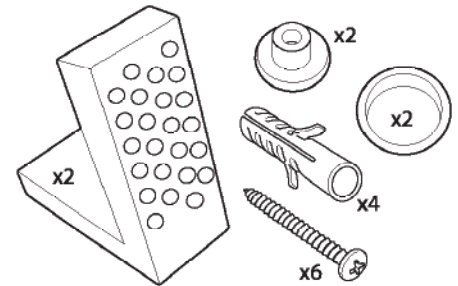

radar

CLOSE COUPLED
OPEN BACK PAN

No.	Description	Product Code	Fixings included
1	Cistern inc. Flush Fitting & Lid	RA620CCP2	Yes
2	Toilet Seat	DSCTS	Yes
3	Close Coupled Pan	RA645CCP	Yes

Cistern Settings:

Full Flush Volume: 4.5L

Reduced Flush Volume: 3L

Floor Fixing Kit:

DIAGRAMS NOT TO SCALE
ALL DIMENSIONS IN MM
TOLERANCE OF ± 5MM

FAQ's

What side is the inlet located? **Left hand side**

Are there any other compatible seats? **Yes - Wrap over SC seat (DSCTS2)**

Can this pan be used with a side connection outlet pipe? **Yes**

The cistern lid won't shut/the cistern isn't working correctly. **Ensure the inlet and flush valves are set to the correct heights.**

What is the width of the footprint? **Front to Back = 585mm, Left to Right front = 230mm, Left to Right back = 245mm**