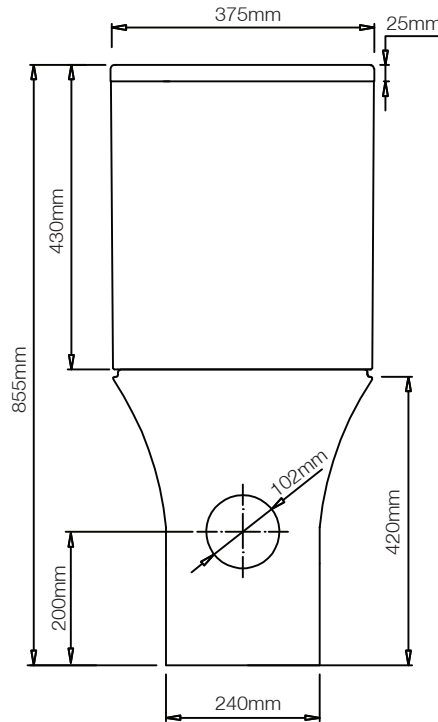

Tap hole/waste centre to closest/furthest side? **280mm**

Pedestal

Pedestal distance at base from wall when fitted? **105mm**

Foot front to back depth? **155mm**

Cavity width/depth (pipe fit)? **100/140mm**

Is there a back brace? **Yes , 100mm from the top**

Pan belly overhang? **70mm**

© Roper Rhodes Ltd.

R2, Brassmill Lane Trading Estate, Bath, BA1 3JF

T. 01225 303900 | F. 01225 448877 | E. info@r2bathrooms.co.uk | W. www.r2bathrooms.co.uk

Cistern Settings:

Full Flush Volume: 4.5L

Reduced Flush Volume: 3L

Floor Fixing Kit:

DIAGRAMS NOT TO SCALE
ALL DIMENSIONS IN MM
TOLERANCE OF ± 5MM

FAQ's

What side is the inlet located? **Left hand side**

Are there any other compatible seats? **Yes - Wrap over SC seat (DSCTS2)**

Can this pan be used with a side connection outlet pipe? **No**

The cistern lid won't shut/the cistern isn't working correctly. **Ensure the inlet and flush valves are set to the correct heights.**

What is the width of the footprint? **Front = 230mm, Centre = 250mm, Back = 245mm**