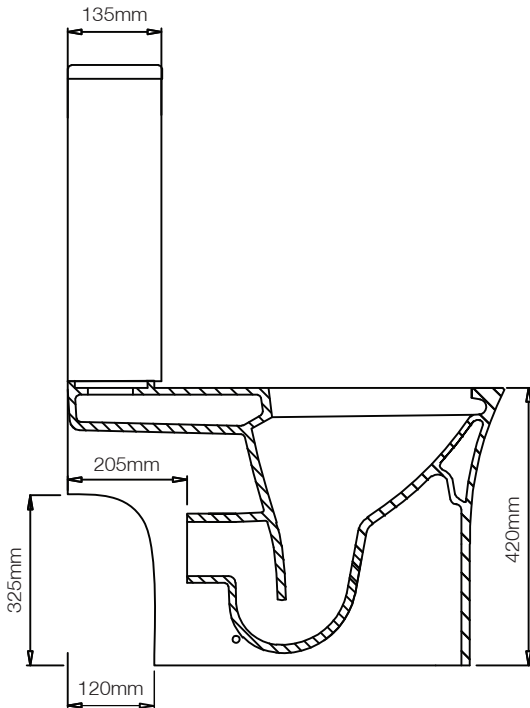

Full Flush Volume: 4.5L

Reduced Flush Volume: 3L

Floor Fixing Kit:

DIAGRAMS NOT TO SCALE
ALL DIMENSIONS IN MM
TOLERANCE OF ± 5MM

FAQ's

What side is the inlet located? **Left hand side**

Are there any other compatible seats? **Yes - Wrap over SC seat (DSCTS2)**

Can this pan be used with a side connection outlet pipe? **Yes**

The cistern lid won't shut/the cistern isn't working correctly. **Ensure the inlet and flush valves are set to the correct heights.**

What is the width of the footprint? **Front to Back = 585mm, Left to Right front = 230mm, Left to Right back = 245mm**

How far does the pan belly overhang? **65mm**

radar

550 BASIN & PEDESTAL

No.	Description	Product Code	Fixings included
1	550 Large Basin	RA550SB	No
2	Pedestal	RARDPED	No

DIAGRAMS NOT TO SCALE
ALL DIMENSIONS IN MM
TOLERANCE OF ± 5MM

Tap hole/waste centre to closest/furthest side? **280mm**

Pedestal

Pedestal distance at base from wall when fitted? **105mm**

Foot front to back depth? **155mm**

Cavity width/depth (pipe fit)? **100/140mm**