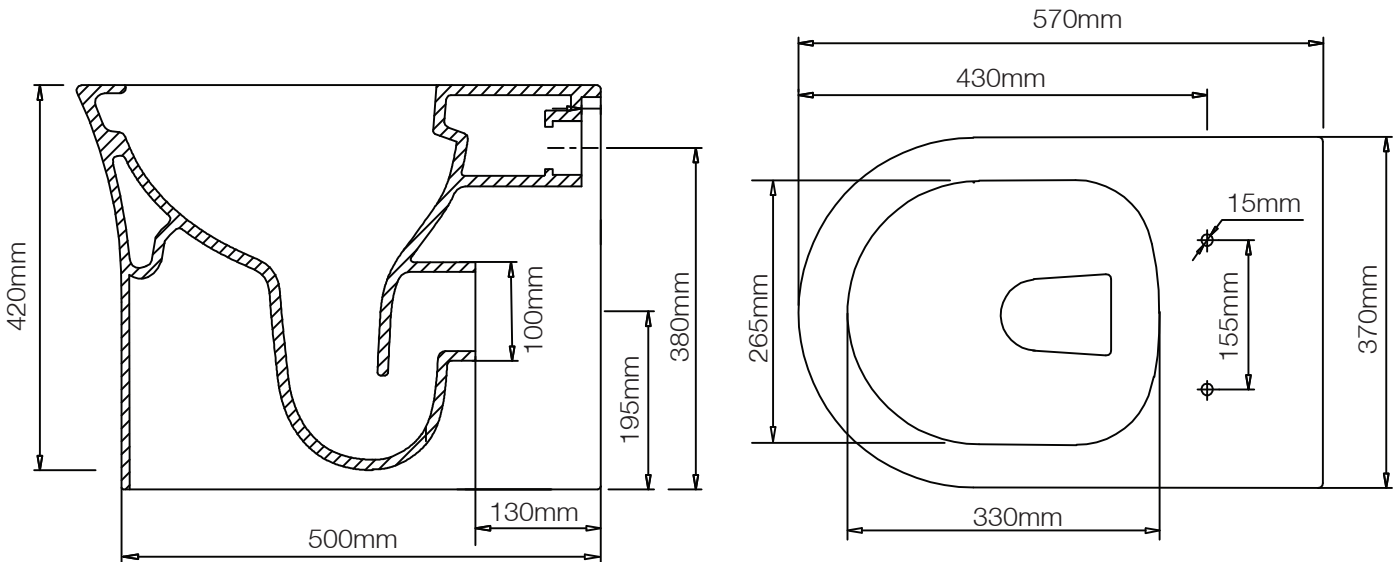

Floor Fixing Kit:

DIAGRAMS NOT TO SCALE
ALL DIMENSIONS IN MM
TOLERANCE OF ± 5MM

FAQ's

Are there any other compatible seats? **Yes - Wrap over SC seat (DSCTS2)**

What is the footprint width (front)? **235mm**

What is the footprint width (back)? **240mm**

What is the footprint width (centre)? **240mm**

Is there a back brace? **Yes , 100mm from the top**

Pan belly overhang? **70mm**

© Roper Rhodes Ltd.

R2, Brassmill Lane Trading Estate, Bath, BA1 3JF

T. 01225 303900 | F. 01225 448877 | E. info@r2bathrooms.co.uk | W. www.r2bathrooms.co.uk

REF: TP.RADAR.R2 | 08.18 V7.00