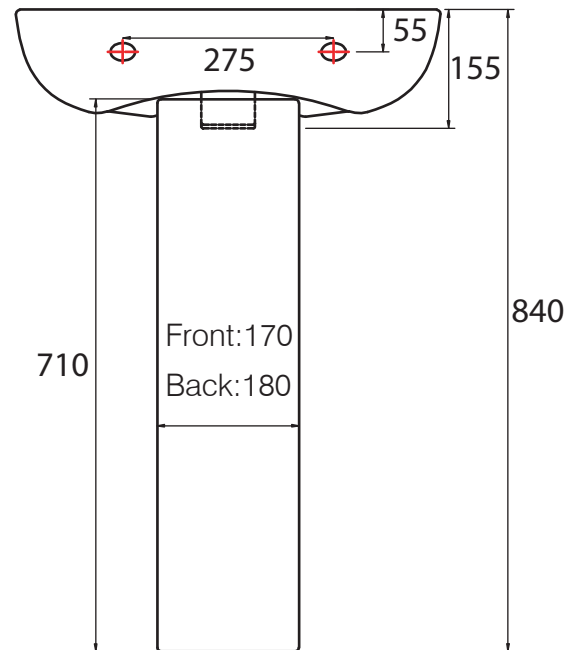

Full Flush Volume: 4.5L

Reduced Flush Volume: 3L

Floor Fixing Kit:

DIAGRAMS NOT TO SCALE
ALL DIMENSIONS IN MM
TOLERANCE OF ± 5MM

FAQ's

What side is the inlet located? **Left hand side**

Are there any other compatible seats? **Yes - Wrap over SC seat (DSCTS2)**

Can this pan be used with a side connection outlet pipe? **Yes**

The cistern lid won't shut/the cistern isn't working correctly. **Ensure the inlet and flush valves are set to the correct heights.**

What is the width of the footprint? **Front to Back = 585mm, Left to Right front = 230mm, Left to Right back = 245mm**

How far does the pan belly overhang? **65mm**

radar

550 BASIN & PEDESTAL

No.	Description	Product Code	Fixings included
1	550 Large Basin	RA550SB	No
2	Pedestal	RARDPED	No

DIAGRAMS NOT TO SCALE
ALL DIMENSIONS IN MM
TOLERANCE OF ± 5MM

Tap hole/waste centre to closest/furthest side? **280mm**

Pedestal

Pedestal distance at base from wall when fitted? **105mm**

Foot front to back depth? **155mm**

Cavity width/depth (pipe fit)? **100/140mm**