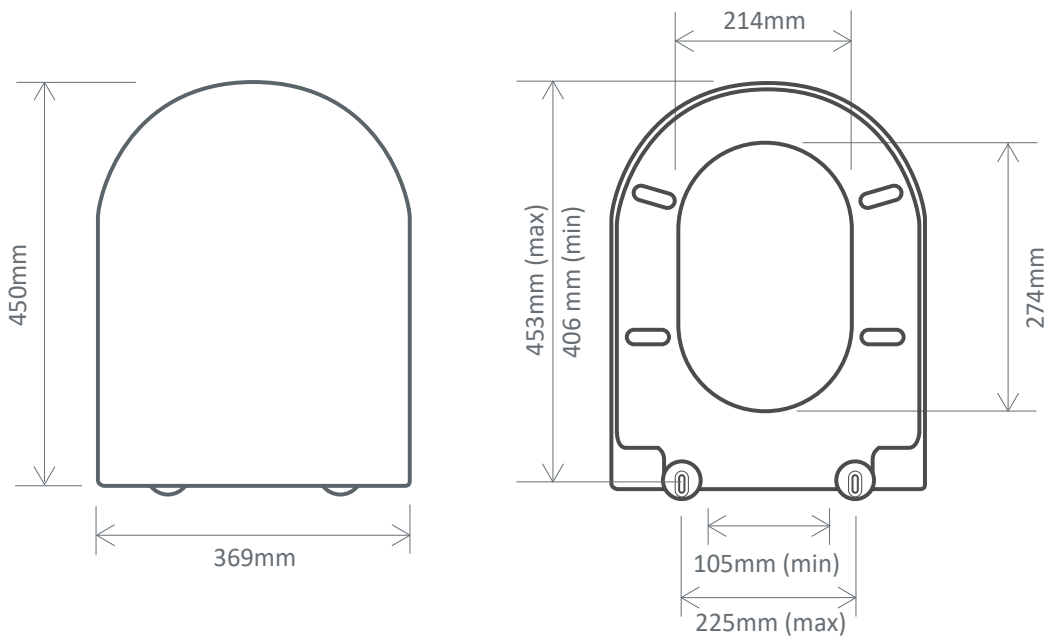

radar

Wrap Over Toilet Seat

No.	Description	Product Code	Fixings included
1	Wrap Over Toilet Seat	DSCTS2	Yes

DIAGRAMS NOT TO SCALE
ALL DIMENSIONS IN MM
TOLERANCE OF ± 5 MM

FAQ's