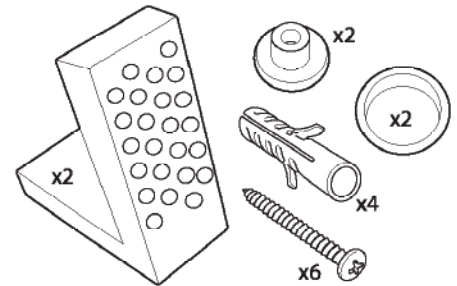

REF: TP.RADAR.R2 | 08.18 V7.00

radar

CLOSE COUPLED
OPEN BACK PAN

No.	Description	Product Code	Fixings included
1	Cistern inc. Flush Fitting & Lid	RA453CCC	Yes
2	Toilet Seat	DSCTS	Yes
3	Close Coupled Pan	RA645CCP	Yes

Cistern Settings:

Full Flush Volume: 4.5L

Reduced Flush Volume: 3L

Floor Fixing Kit:

DIAGRAMS NOT TO SCALE
ALL DIMENSIONS IN MM
TOLERANCE OF ± 5MM

FAQ's

What side is the inlet located? **Left hand side**

Are there any other compatible seats? **Yes - Wrap over SC seat (DSCTS2)**