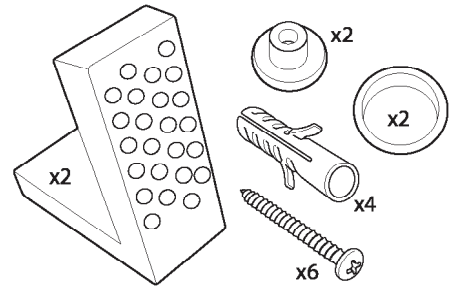

No.	Description	Product Code	Fixings included	Gross Weight	Net Weight
1	Back to Wall Pan	SK480BTW	Yes	---	---
2	Soft Close Quick Release Toilet Seat	SKSCTS	Yes	---	---

Floor Fixing Kit:

DIAGRAMS NOT TO SCALE
ALL DIMENSIONS IN MM
TOLERANCE OF ± 5MM

FAQ's

Are there any other compatible seats? **No**

Can this pan be used with a side connection outlet pipe? **No**

What cistern should I use with this pan? **Compatible with Torrent and Cistern**