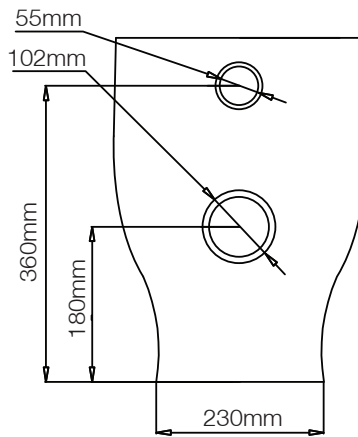

No.	Description	Product Code	Fixings included	Gross Weight	Net Weight
1	Back to Wall Pan	SK480BTW	Yes	---	---
2	Soft Close Quick Release Toilet Seat	SKSCTS	Yes	---	---

Floor Fixing Kit:

DIAGRAMS NOT TO SCALE
ALL DIMENSIONS IN MM
TOLERANCE OF ± 5MM