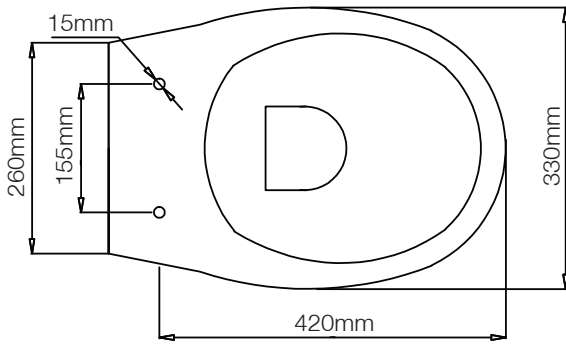

No.	Description	Product Code	Fixings included	Gross Weight	Net Weight
1	Back to Wall Pan	SK480BTW	Yes	---	---
2	Soft Close Quick Release Toilet Seat	SKSCTS	Yes	---	---

Floor Fixing Kit:

DIAGRAMS NOT TO SCALE
ALL DIMENSIONS IN MM
TOLERANCE OF ± 5MM