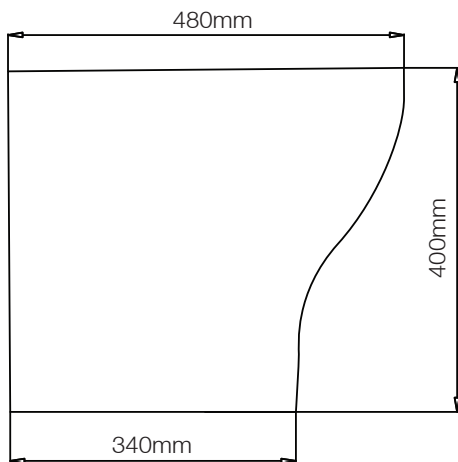

No.	Description	Product Code	Fixings included	Gross Weight	Net Weight
1	Back to Wall Pan	SK480BTW	Yes	---	---
2	Soft Close Quick Release Toilet Seat	SKSCTS	Yes	---	---

Floor Fixing Kit:

DIAGRAMS NOT TO SCALE
ALL DIMENSIONS IN MM
TOLERANCE OF ± 5MM