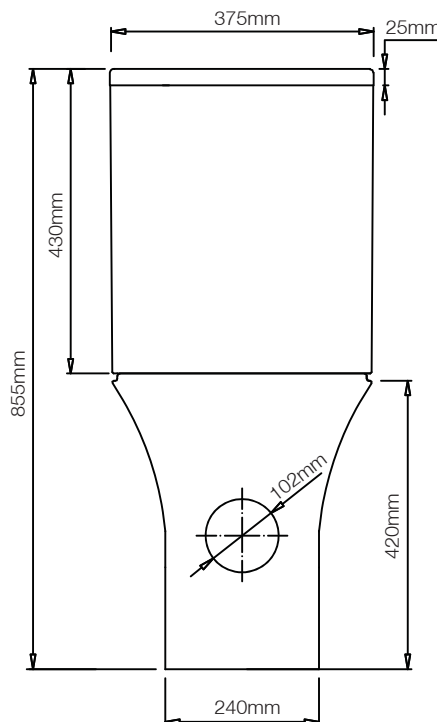

radar

CLOSE COUPLED PAN

No.	Description	Product Code	Fixings included
1	Cistern inc. Flush Fitting & Lid	RA453CCC	Yes
2	Toilet Seat	RASCTS	Yes
3	Close Coupled Pan	RA645CCP	Yes

Cistern Settings:

Full Flush Volume: 4.5L

Reduced Flush Volume: 3L

Floor Fixing Kit:

DIAGRAMS NOT TO SCALE
ALL DIMENSIONS IN MM
TOLERANCE OF ± 5MM

FAQ's

What side is the inlet located? **Left hand side**

Are there any other compatible seats? **No**