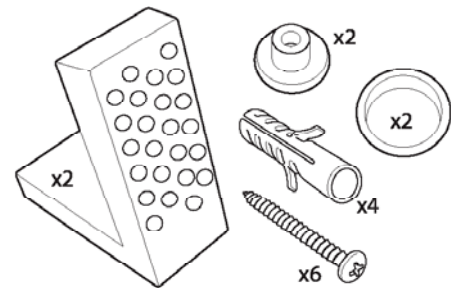

radar

CLOSE COUPLED PAN

No.	Description	Product Code	Fixings included
1	Cistern inc. Flush Fitting & Lid	RA453CCC	Yes
2	Toilet Seat	RASCTS	Yes
3	Close Coupled Pan	RA645CCP	Yes

Cistern Settings:

Full Flush Volume: 4.5L

Reduced Flush Volume: 3L

Floor Fixing Kit:

DIAGRAMS NOT TO SCALE
ALL DIMENSIONS IN MM
TOLERANCE OF ± 5MM

FAQ's

What side is the inlet located? **Left hand side**

Are there any other compatible seats? **No**

Can this pan be used with a side connection outlet pipe? **No**

The cistern lid won't shut/the cistern isn't working correctly. **Ensure the inlet and flush valves are set to the correct heights.**