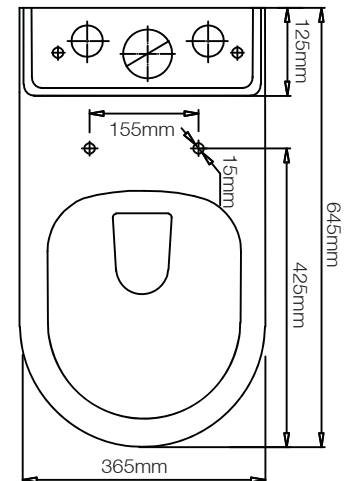

radar

CLOSE COUPLED PAN

No.	Description	Product Code	Fixings included
1	Cistern inc. Flush Fitting & Lid	RA453CCC	Yes
2	Toilet Seat	RASCTS	Yes
3	Close Coupled Pan	RA645CCP	Yes

Cistern Settings:

Full Flush Volume: 4.5L

Reduced Flush Volume: 3L

Floor Fixing Kit:

DIAGRAMS NOT TO SCALE
ALL DIMENSIONS IN MM
TOLERANCE OF ± 5MM

FAQ's

What side is the inlet located? **Left hand side**

Are there any other compatible seats? **No**