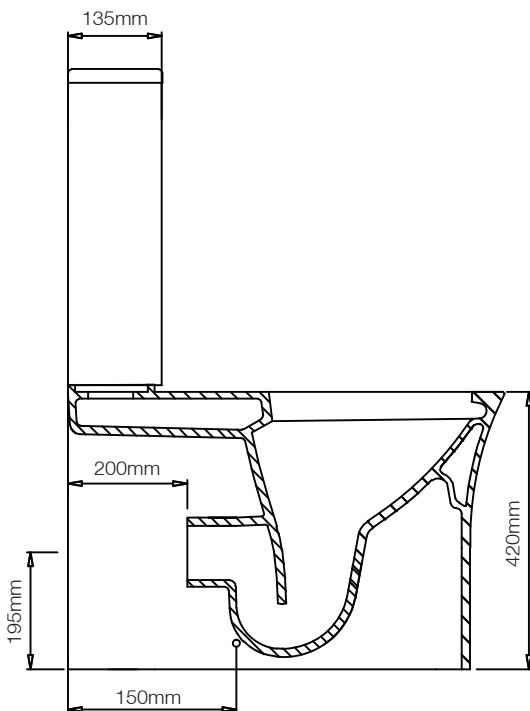

radar

CLOSE COUPLED PAN

No.	Description	Product Code	Fixings included
1	Cistern inc. Flush Fitting & Lid	RA453CCC	Yes
2	Toilet Seat	RASCTS	Yes
3	Close Coupled Pan	RA645CCP	Yes

Cistern Settings:

Full Flush Volume: 4.5L

Reduced Flush Volume: 3L

Floor Fixing Kit:

DIAGRAMS NOT TO SCALE
ALL DIMENSIONS IN MM
TOLERANCE OF ± 5MM

FAQ's

What side is the inlet located? **Left hand side**

Are there any other compatible seats? **No**