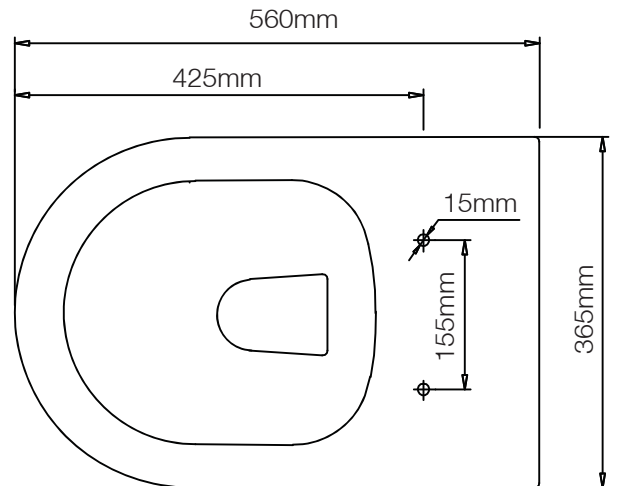

radar

BACK TO WALL PAN

No.	Description	Product Code	Fixings included
1	Toilet Seat	RASCTS	Yes
2	Back to Wall Pan	RA560BTW	Yes

Floor Fixing Kit:

DIAGRAMS NOT TO SCALE
ALL DIMENSIONS IN MM
TOLERANCE OF ± 5 MM