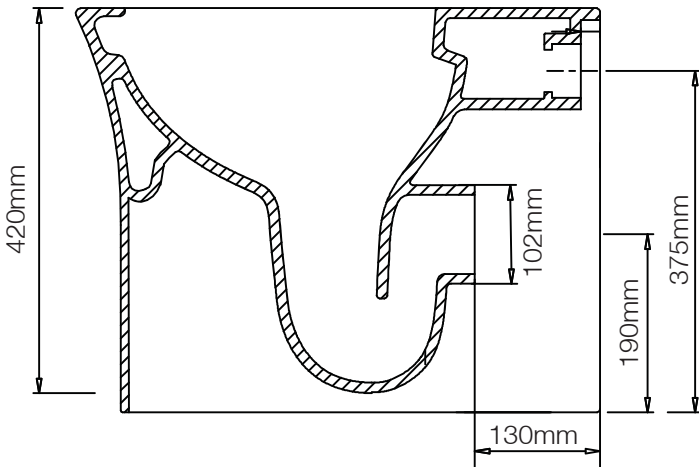

radar

BACK TO WALL PAN

No.	Description	Product Code	Fixings included
1	Toilet Seat	RASCTS	Yes
2	Back to Wall Pan	RA560BTW	Yes

Floor Fixing Kit:

DIAGRAMS NOT TO SCALE
ALL DIMENSIONS IN MM
TOLERANCE OF ± 5 MM