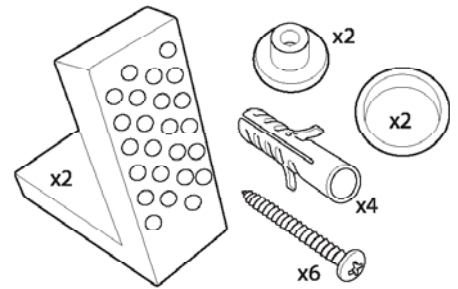

radar

BACK TO WALL PAN

No.	Description	Product Code	Fixings included
1	Toilet Seat	RASCTS	Yes
2	Back to Wall Pan	RA560BTW	Yes

Floor Fixing Kit:

DIAGRAMS NOT TO SCALE
ALL DIMENSIONS IN MM
TOLERANCE OF ± 5 MM