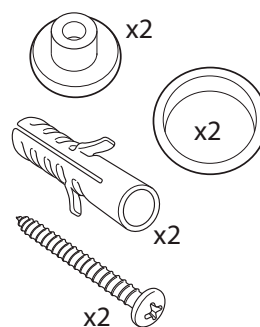

Is the flush handle reversible? **No, only right hand side.**

No.	Description	Product Code	Fixings included	Gross Weight	Net Weight
1	Vitoria High Level Cistern inc. Flush Fittings	CH850S	Yes	---	---
2	Vitoria High Level Pipe Kit	HLK850S	Yes	---	---
3	Vitoria Oak Toilet Seat	TS850NOSC	Yes	---	---
4	Vitoria High / Low Level Pan	PL850S	Yes	---	---

**Cistern Settings:**

Full Flush Volume: 6L

**Floor Fixing Kit:**

DIAGRAMS NOT TO SCALE  
ALL DIMENSIONS IN MM  
TOLERANCE OF ± 5MM

**FAQ's**

What side is the inlet located? **Left or right - reversible**

Are there any other compatible seats? **Vitoria White Toilet Seat - TS850WSC**