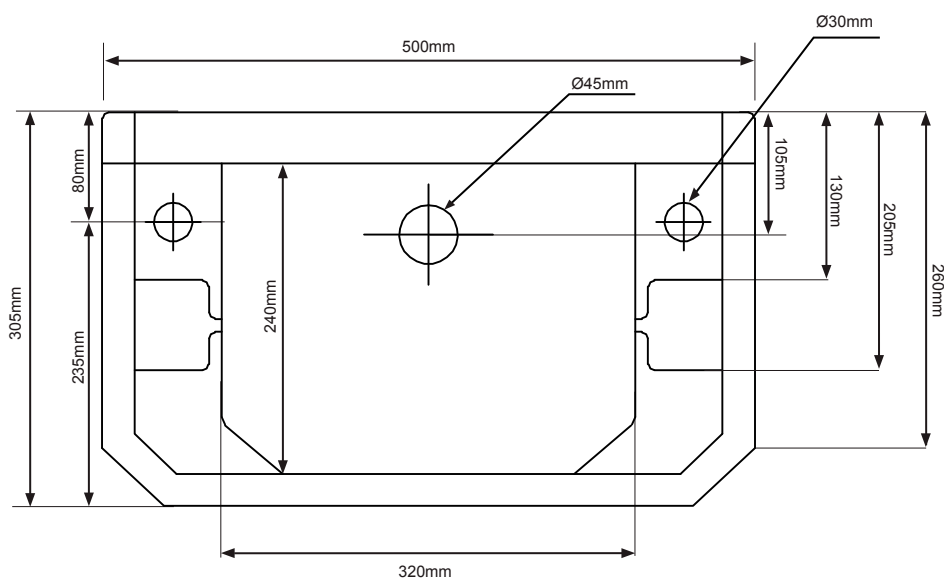

DIAGRAMS NOT TO SCALE  
ALL DIMENSIONS IN MM  
TOLERANCE OF ± 5MM

Water Depth (bottom of bowl to bottom of overflow) - 95mm

No.	Description	Product Code	Fixings included	Gross Weight	Net Weight
1	Vitoria 2 Tap Hole Basin	DB850S	Yes	---	---
2	Vitoria Pedestal	PE850S	Yes	---	---

DIAGRAMS NOT TO SCALE  
ALL DIMENSIONS IN MM  
TOLERANCE OF ± 5MM

Water Depth (bottom of bowl to bottom of overflow) - 95mm

No.	Description	Product Code	Fixings included	Gross Weight	Net Weight
1	Vitoria 2 Tap Hole Cloakroom Basin	DB850CLS	Yes	---	---
2	Vitoria Pedestal	PE850S	Yes	---	---

DIAGRAMS NOT TO SCALE  
ALL DIMENSIONS IN MM  
TOLERANCE OF ± 5MM

Water Depth (bottom of bowl to bottom of overflow) - 110mm