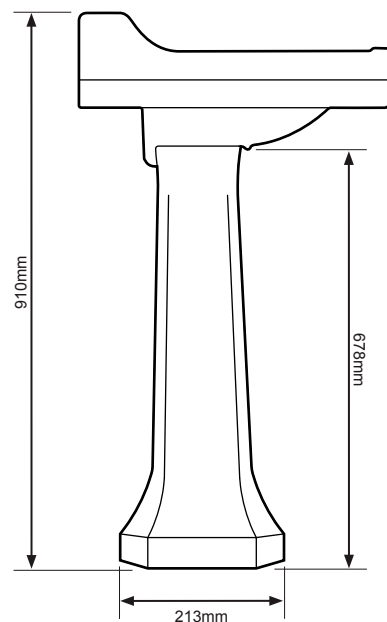

Can the pull chain be installed on the left? **No**

No.	Description	Product Code	Fixings included	Gross Weight	Net Weight
1	Vitoria 1 Tap Hole Basin	SB850S	Yes	---	---
2	Vitoria Pedestal	PE850S	Yes	---	---

DIAGRAMS NOT TO SCALE  
ALL DIMENSIONS IN MM  
TOLERANCE OF ± 5MM

Water Depth (bottom of bowl to bottom of overflow) - 95mm

No.	Description	Product Code	Fixings included	Gross Weight	Net Weight
1	Vitoria 2 Tap Hole Basin	DB850S	Yes	---	---
2	Vitoria Pedestal	PE850S	Yes	---	---

DIAGRAMS NOT TO SCALE  
ALL DIMENSIONS IN MM  
TOLERANCE OF ± 5MM

Water Depth (bottom of bowl to bottom of overflow) - 95mm

No.	Description	Product Code	Fixings included	Gross Weight	Net Weight
1	Vitoria 2 Tap Hole Cloakroom Basin	DB850CLS	Yes	---	---
2	Vitoria Pedestal	PE850S	Yes	---	---

DIAGRAMS NOT TO SCALE  
ALL DIMENSIONS IN MM  
TOLERANCE OF ± 5MM

Water Depth (bottom of bowl to bottom of overflow) - 110mm