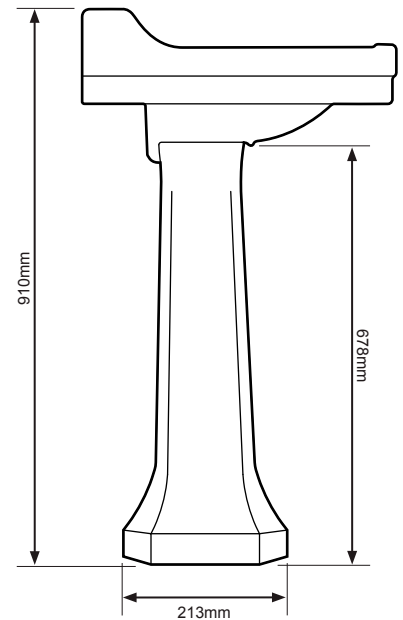

**Cistern Settings:**

Full Flush Volume: 6L

**Floor Fixing Kit:**

DIAGRAMS NOT TO SCALE  
ALL DIMENSIONS IN MM  
TOLERANCE OF ± 5MM

**FAQ's**

What side is the inlet located? **Left or right - reversible**

Are there any other compatible seats? **Vitoria White Toilet Seat - TS850WSC**

Can this pan be used with a side connection outlet pipe? **Yes**

The cistern lid won't shut/the cistern isn't working correctly. **Ensure the inlet and flush valves are set to the correct heights. Refer to instruction manual supplied with WC.**

Can the pull chain be installed on the left? **No**

No.	Description	Product Code	Fixings included	Gross Weight	Net Weight
1	Vitoria 1 Tap Hole Basin	SB850S	Yes	---	---
2	Vitoria Pedestal	PE850S	Yes	---	---

DIAGRAMS NOT TO SCALE  
ALL DIMENSIONS IN MM  
TOLERANCE OF ± 5MM

Water Depth (bottom of bowl to bottom of overflow) - 95mm

No.	Description	Product Code	Fixings included	Gross Weight	Net Weight
1	Vitoria 2 Tap Hole Basin	DB850S	Yes	---	---
2	Vitoria Pedestal	PE850S	Yes	---	---