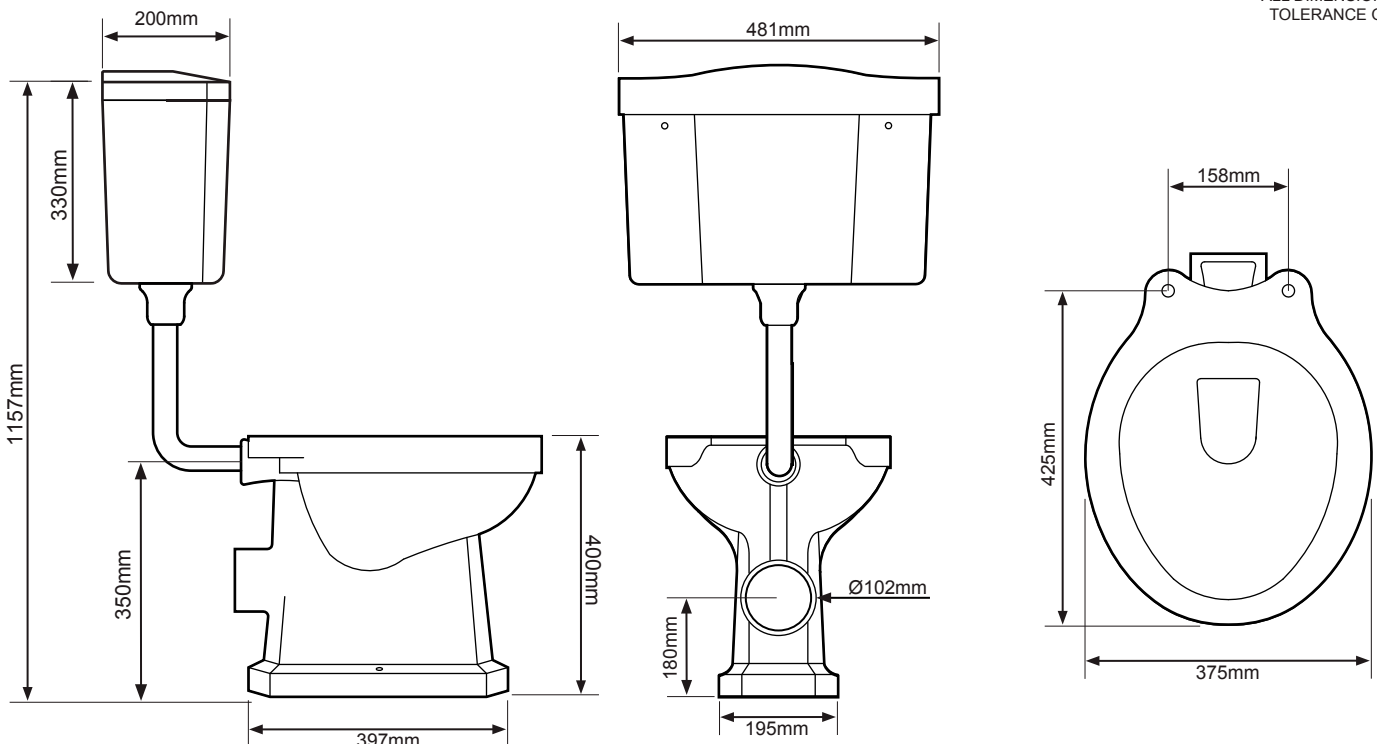

**Cistern Settings:**

Full Flush Volume: 6L

Reduced Flush Volume: 4L

**Floor Fixing Kit:**

DIAGRAMS NOT TO SCALE  
ALL DIMENSIONS IN MM  
TOLERANCE OF ± 5MM

**FAQ's**

What side is the inlet located? **Right hand side of cistern.**

Is the flush handle reversible? **No, only right hand side.**

No.	Description	Product Code	Fixings included	Gross Weight	Net Weight
1	Vitoria Low Level Cistern inc. Flush Fittings	CL850S	Yes	---	---
2	Vitoria Low Level Pipe Kit	LLK850S	N/A	---	---
3	Vitoria Oak Toilet Seat	TS850NOSC	Yes	---	---
4	Vitoria High / Low Level Pan	PL850S	Yes	---	---

**Cistern Settings:**

Full Flush Volume: 6L

Reduced Flush Volume: 4L

**Floor Fixing Kit:**

DIAGRAMS NOT TO SCALE  
ALL DIMENSIONS IN MM  
TOLERANCE OF ± 5MM

**FAQ's**

What side is the inlet located? **Right hand side**

Is the flush handle reversible? **No, only right hand side.**

No.	Description	Product Code	Fixings included	Gross Weight	Net Weight
1	Vitoria High Level Cistern inc. Flush Fittings	CH850S	Yes	---	---
2	Vitoria High Level Pipe Kit	HLK850S	Yes	---	---
3	Vitoria Oak Toilet Seat	TS850NOSC	Yes	---	---
4	Vitoria High / Low Level Pan	PL850S	Yes	---	---