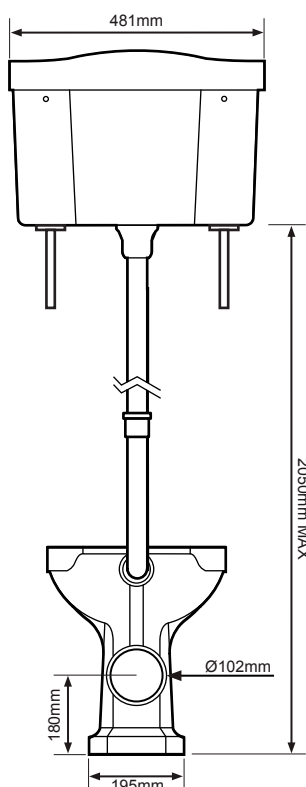

**Cistern Settings:**

Full Flush Volume: 6L

Reduced Flush Volume: 4L

**Floor Fixing Kit:**

DIAGRAMS NOT TO SCALE  
ALL DIMENSIONS IN MM  
TOLERANCE OF ± 5MM

**FAQ's**

What side is the inlet located? **Right hand side**

Is the flush handle reversible? **No, only right hand side.**

No.	Description	Product Code	Fixings included	Gross Weight	Net Weight
1	Vitoria High Level Cistern inc. Flush Fittings	CH850S	Yes	---	---
2	Vitoria High Level Pipe Kit	HLK850S	Yes	---	---
3	Vitoria Oak Toilet Seat	TS850NOSC	Yes	---	---
4	Vitoria High / Low Level Pan	PL850S	Yes	---	---

**Cistern Settings:**

Full Flush Volume: 6L

**Floor Fixing Kit:**

DIAGRAMS NOT TO SCALE  
ALL DIMENSIONS IN MM  
TOLERANCE OF ± 5MM

**FAQ's**

What side is the inlet located? **Left or right - reversible**

Are there any other compatible seats? **Vitoria White Toilet Seat - TS850WSC**

DIAGRAMS NOT TO SCALE  
ALL DIMENSIONS IN MM  
TOLERANCE OF ± 5MM

Water Depth (bottom of bowl to bottom of overflow) - 95mm

No.	Description	Product Code	Fixings included	Gross Weight	Net Weight
1	Vitoria 2 Tap Hole Basin	DB850S	Yes	---	---
2	Vitoria Pedestal	PE850S	Yes	---	---