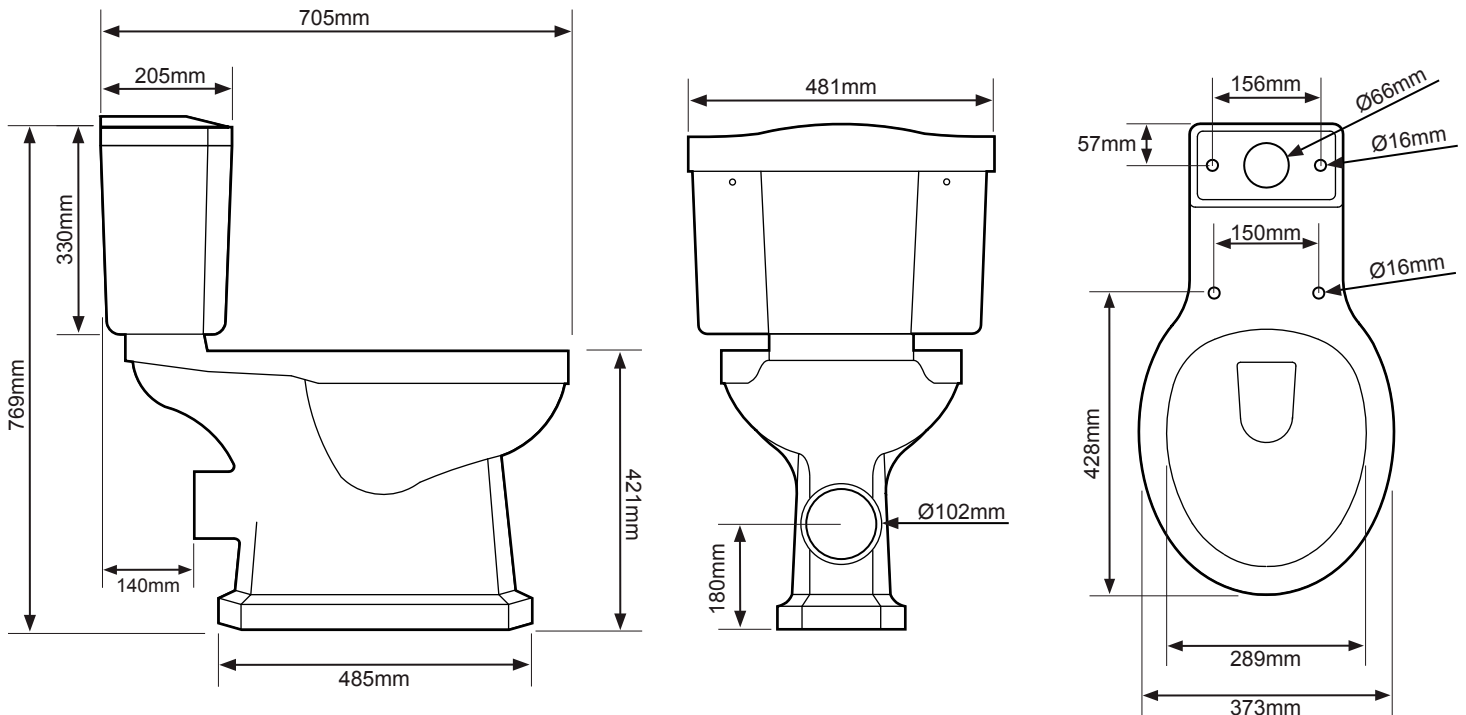

**Cistern Settings:**

Full Flush Volume: 6L

Reduced Flush Volume: 4L

**Floor Fixing Kit:**

DIAGRAMS NOT TO SCALE  
ALL DIMENSIONS IN MM  
TOLERANCE OF ± 5MM

**FAQ's**

What side is the inlet located? **Right hand side of cistern.**

**Cistern Settings:**

Full Flush Volume: 6L

Reduced Flush Volume: 4L

**Floor Fixing Kit:**

DIAGRAMS NOT TO SCALE  
ALL DIMENSIONS IN MM  
TOLERANCE OF ± 5MM

**FAQ's**

What side is the inlet located? **Right hand side**

**Cistern Settings:**

Full Flush Volume: 6L

**Floor Fixing Kit:**

DIAGRAMS NOT TO SCALE  
ALL DIMENSIONS IN MM  
TOLERANCE OF ± 5MM

**FAQ's**

What side is the inlet located? **Left or right - reversible**

Are there any other compatible seats? **Vitoria White Toilet Seat - TS850WSC**

DIAGRAMS NOT TO SCALE  
ALL DIMENSIONS IN MM  
TOLERANCE OF ± 5MM

Water Depth (bottom of bowl to bottom of overflow) - 95mm

No.	Description	Product Code	Fixings included	Gross Weight	Net Weight
1	Vitoria 2 Tap Hole Basin	DB850S	Yes	---	---
2	Vitoria Pedestal	PE850S	Yes	---	---