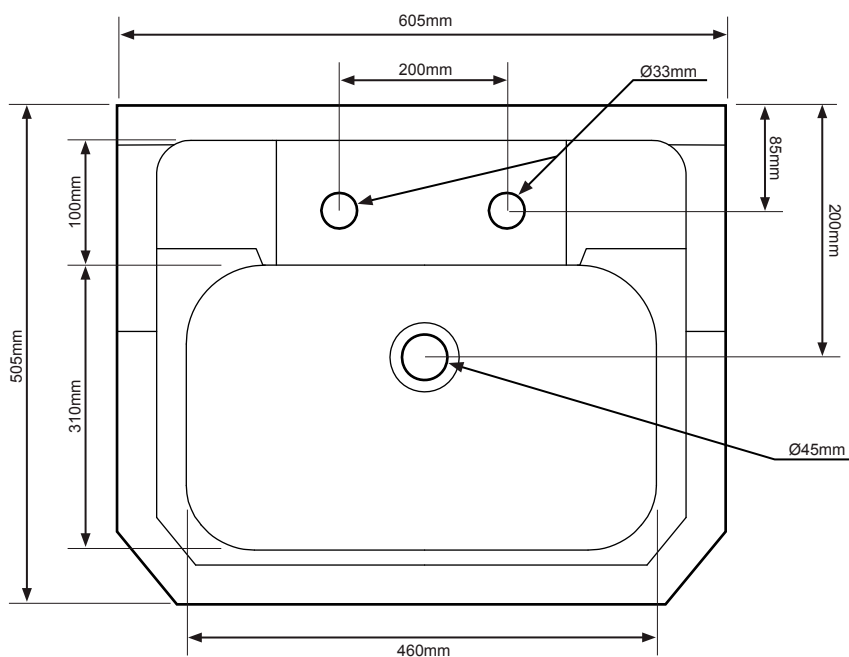

**Cistern Settings:**

Full Flush Volume: 6L

Reduced Flush Volume: 4L

**Floor Fixing Kit:**

DIAGRAMS NOT TO SCALE  
ALL DIMENSIONS IN MM  
TOLERANCE OF ± 5MM

**FAQ's**

What side is the inlet located? **Right hand side**

DIAGRAMS NOT TO SCALE  
ALL DIMENSIONS IN MM  
TOLERANCE OF ± 5MM

Water Depth (bottom of bowl to bottom of overflow) - 95mm

No.	Description	Product Code	Fixings included	Gross Weight	Net Weight
1	Vitoria 2 Tap Hole Basin	DB850S	Yes	---	---
2	Vitoria Pedestal	PE850S	Yes	---	---

DIAGRAMS NOT TO SCALE  
ALL DIMENSIONS IN MM  
TOLERANCE OF ± 5MM

Water Depth (bottom of bowl to bottom of overflow) - 95mm

No.	Description	Product Code	Fixings included	Gross Weight	Net Weight
1	Vitoria 2 Tap Hole Cloakroom Basin	DB850CLS	Yes	---	---
2	Vitoria Pedestal	PE850S	Yes	---	---

DIAGRAMS NOT TO SCALE  
ALL DIMENSIONS IN MM  
TOLERANCE OF ± 5MM

Water Depth (bottom of bowl to bottom of overflow) - 110mm