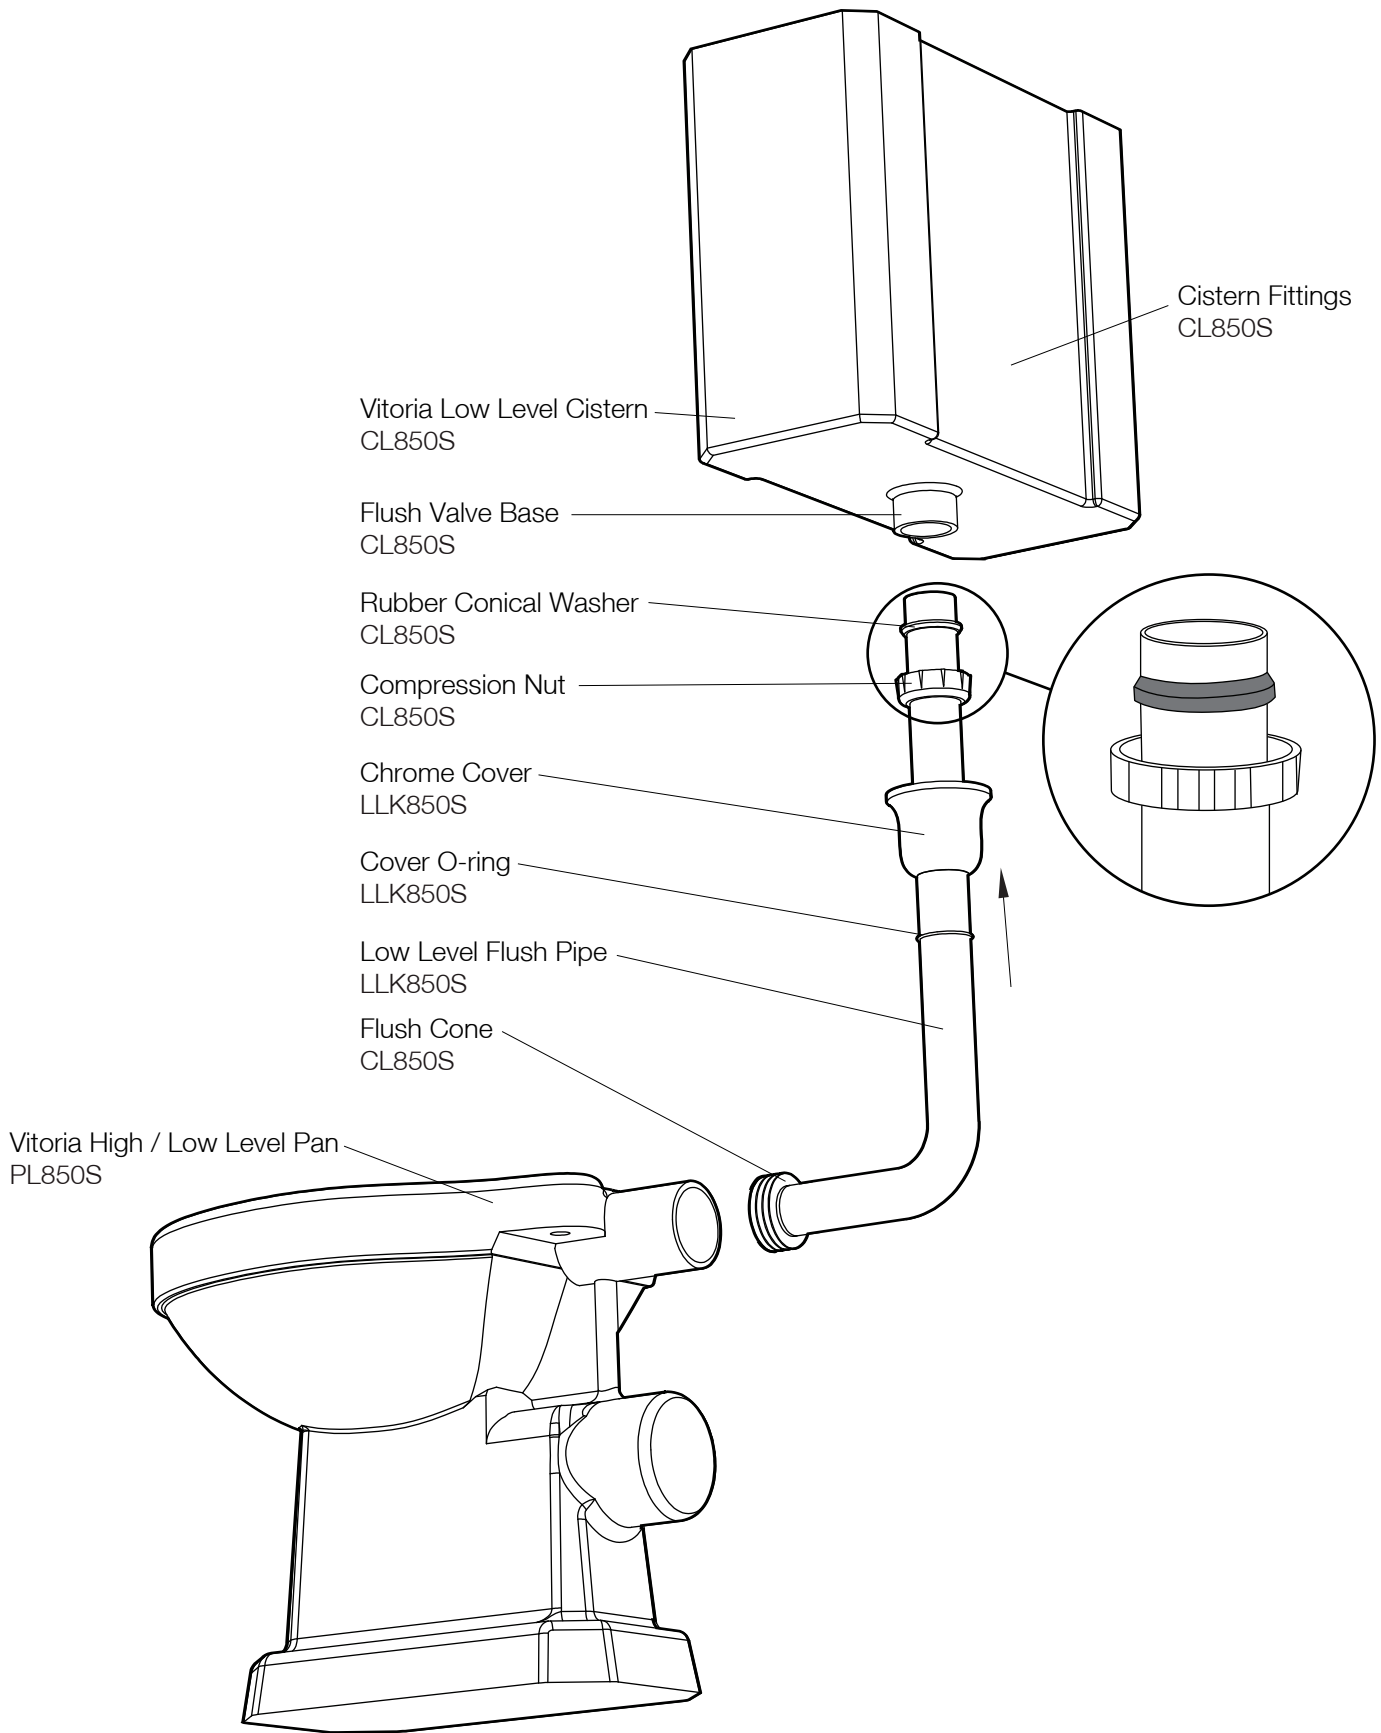

Is the flush handle reversible? **No, only right hand side.**

No.	Description	Product Code	Fixings included	Gross Weight	Net Weight
1	Vitoria Low Level Cistern inc. Flush Fittings	CL850S	Yes	---	---
2	Vitoria Low Level Pipe Kit	LLK850S	N/A	---	---
3	Vitoria Oak Toilet Seat	TS850NOSC	Yes	---	---
4	Vitoria High / Low Level Pan	PL850S	Yes	---	---

**Cistern Settings:**

Full Flush Volume: 6L

Reduced Flush Volume: 4L

**Floor Fixing Kit:**

DIAGRAMS NOT TO SCALE  
ALL DIMENSIONS IN MM  
TOLERANCE OF ± 5MM

**FAQ's**

What side is the inlet located? **Right hand side**

Are there any other compatible seats? **Vitoria White Toilet Seat - TS850WSC**

Can this pan be used with a side connection outlet pipe? **Yes**

The cistern lid won't shut/the cistern isn't working correctly. **Ensure the inlet and flush valves are set to the correct heights. Refer to instruction manual supplied with WC.**

Is the flush handle reversible? **No, only right hand side.**

No.	Description	Product Code	Fixings included	Gross Weight	Net Weight
1	Vitoria High Level Cistern inc. Flush Fittings	CH850S	Yes	---	---
2	Vitoria High Level Pipe Kit	HLK850S	Yes	---	---
3	Vitoria Oak Toilet Seat	TS850NOSC	Yes	---	---
4	Vitoria High / Low Level Pan	PL850S	Yes	---	---