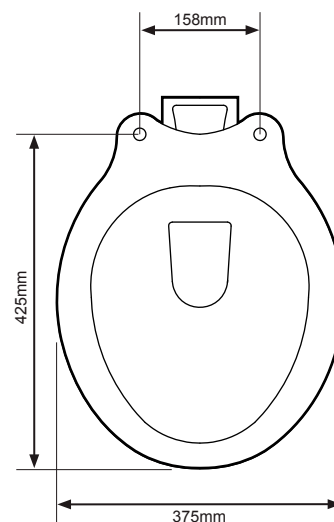

**Cistern Settings:**

Full Flush Volume: 6L

Reduced Flush Volume: 4L

**Floor Fixing Kit:**

DIAGRAMS NOT TO SCALE  
ALL DIMENSIONS IN MM  
TOLERANCE OF ± 5MM

**FAQ's**

What side is the inlet located? **Right hand side**

Is the flush handle reversible? **No, only right hand side.**

No.	Description	Product Code	Fixings included	Gross Weight	Net Weight
1	Vitoria High Level Cistern inc. Flush Fittings	CH850S	Yes	---	---
2	Vitoria High Level Pipe Kit	HLK850S	Yes	---	---
3	Vitoria Oak Toilet Seat	TS850NOSC	Yes	---	---
4	Vitoria High / Low Level Pan	PL850S	Yes	---	---

**Cistern Settings:**

Full Flush Volume: 6L

**Floor Fixing Kit:**

DIAGRAMS NOT TO SCALE  
ALL DIMENSIONS IN MM  
TOLERANCE OF ± 5MM

**FAQ's**

What side is the inlet located? **Left or right - reversible**

Are there any other compatible seats? **Vitoria White Toilet Seat - TS850WSC**

DIAGRAMS NOT TO SCALE  
ALL DIMENSIONS IN MM  
TOLERANCE OF ± 5MM

Water Depth (bottom of bowl to bottom of overflow) - 95mm

No.	Description	Product Code	Fixings included	Gross Weight	Net Weight
1	Vitoria 2 Tap Hole Basin	DB850S	Yes	---	---
2	Vitoria Pedestal	PE850S	Yes	---	---