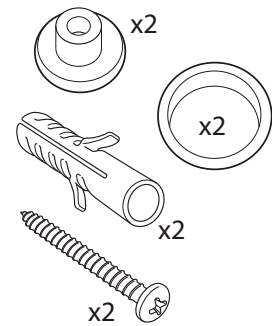

Is the flush handle reversible? **No, only right hand side.**

No.	Description	Product Code	Fixings included	Gross Weight	Net Weight
1	Vitoria Low Level Cistern inc. Flush Fittings	CL850S	Yes	---	---
2	Vitoria Low Level Pipe Kit	LLK850S	N/A	---	---
3	Vitoria Oak Toilet Seat	TS850NOSC	Yes	---	---
4	Vitoria High / Low Level Pan	PL850S	Yes	---	---

**Cistern Settings:**

Full Flush Volume: 6L

Reduced Flush Volume: 4L

**Floor Fixing Kit:**

DIAGRAMS NOT TO SCALE  
ALL DIMENSIONS IN MM  
TOLERANCE OF ± 5MM

**FAQ's**

What side is the inlet located? **Right hand side**