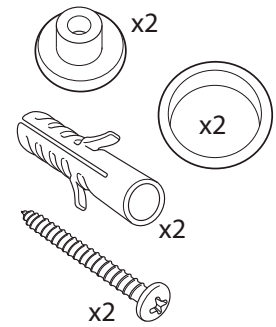

No.	Description	Product Code	Fixings included	Gross Weight	Net Weight
1	Vitoria Close Coupled Cistern inc. Flush Fittings	C850S	Yes	---	---
2	Vitoria Oak Toilet Seat	TS850NOSC	Yes	---	---
3	Vitoria Close Coupled Pan	P850S	Yes	---	---

**Cistern Settings:**

Full Flush Volume: 6L

Reduced Flush Volume: 4L

**Floor Fixing Kit:**

DIAGRAMS NOT TO SCALE  
ALL DIMENSIONS IN MM  
TOLERANCE OF ± 5MM

**FAQ's**

What side is the inlet located? **Right hand side of cistern.**

Is the flush handle reversible? **No, only right hand side.**

No.	Description	Product Code	Fixings included	Gross Weight	Net Weight
1	Vitoria Low Level Cistern inc. Flush Fittings	CL850S	Yes	---	---
2	Vitoria Low Level Pipe Kit	LLK850S	N/A	---	---
3	Vitoria Oak Toilet Seat	TS850NOSC	Yes	---	---
4	Vitoria High / Low Level Pan	PL850S	Yes	---	---