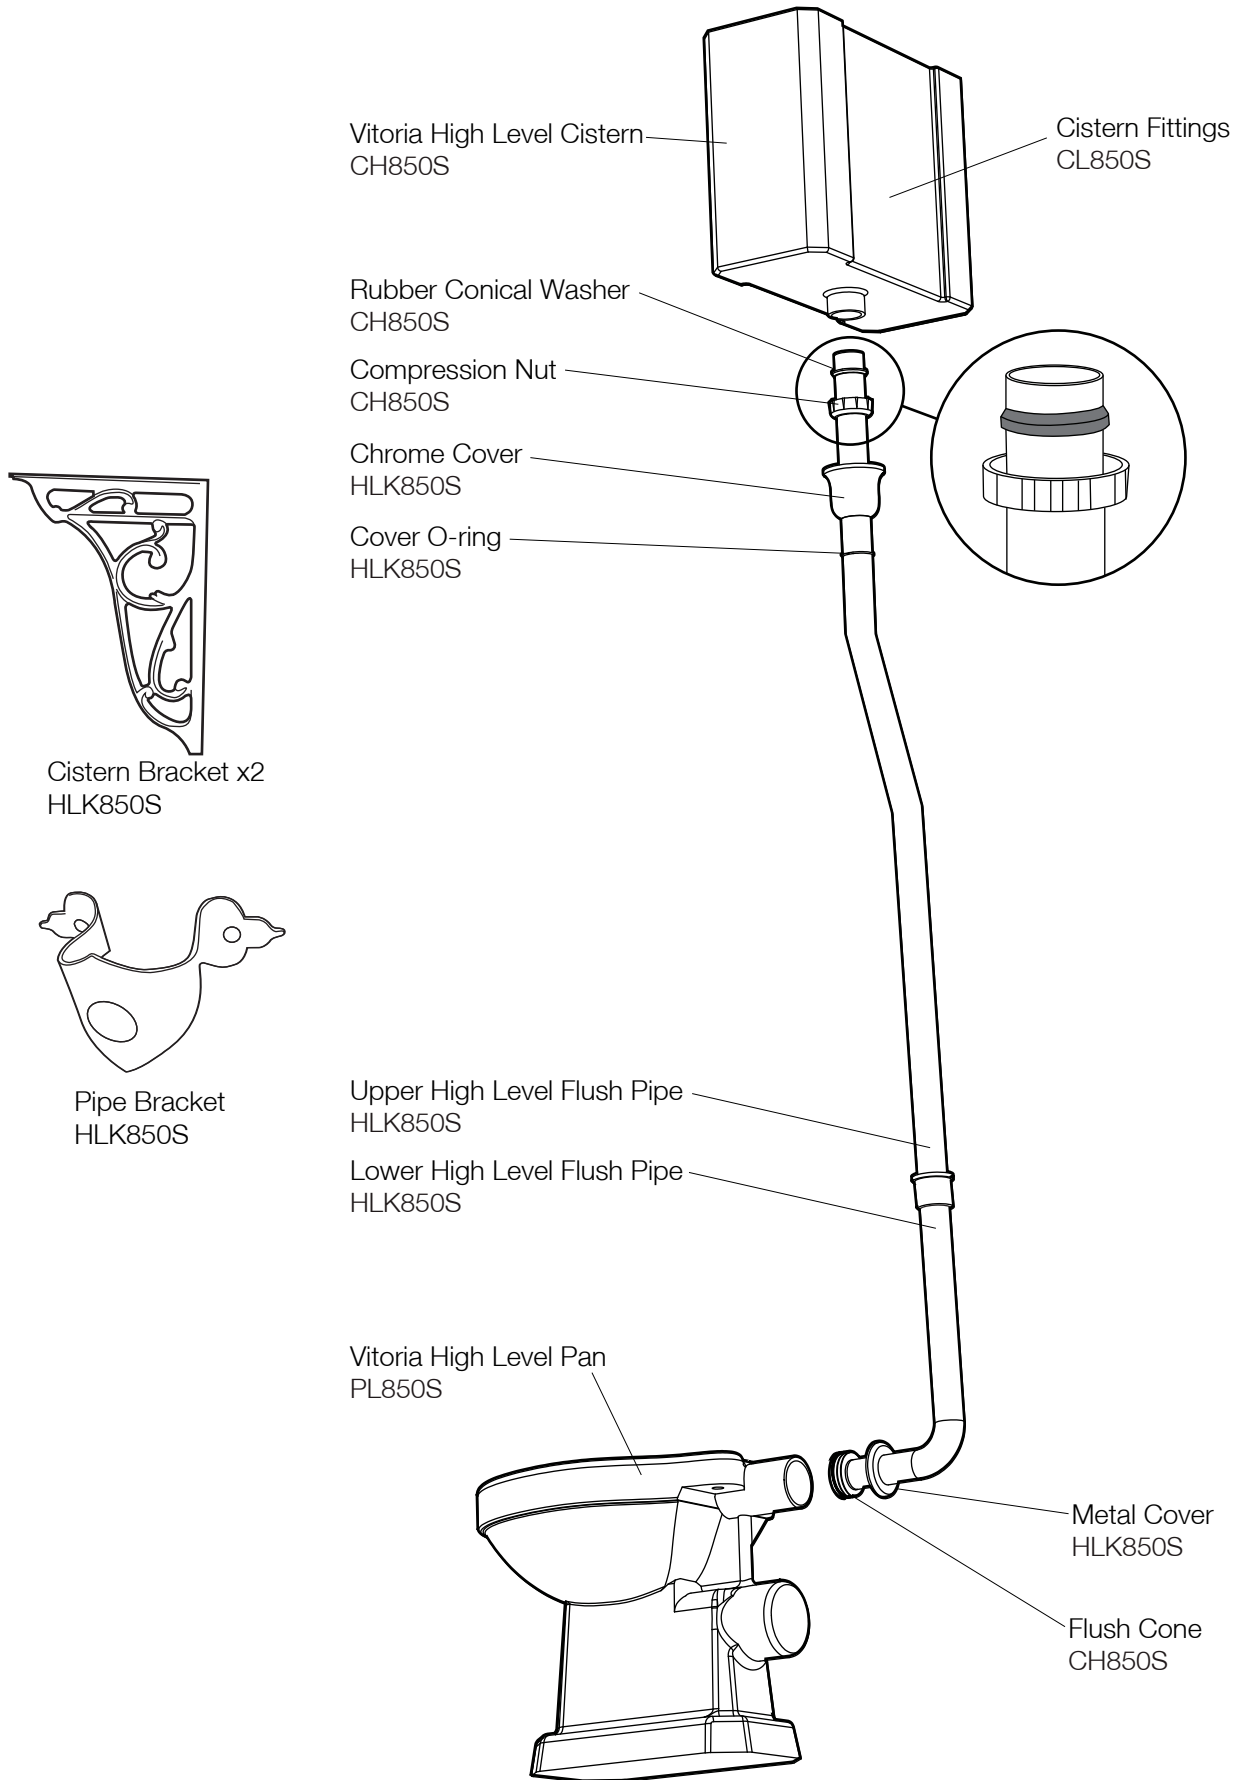

Is the flush handle reversible? **No, only right hand side.**

No.	Description	Product Code	Fixings included	Gross Weight	Net Weight
1	Vitoria High Level Cistern inc. Flush Fittings	CH850S	Yes	---	---
2	Vitoria High Level Pipe Kit	HLK850S	Yes	---	---
3	Vitoria Oak Toilet Seat	TS850NOSC	Yes	---	---
4	Vitoria High / Low Level Pan	PL850S	Yes	---	---

**Cistern Settings:**

Full Flush Volume: 6L

**Floor Fixing Kit:**

DIAGRAMS NOT TO SCALE  
ALL DIMENSIONS IN MM  
TOLERANCE OF ± 5MM

**FAQ's**

What side is the inlet located? **Left or right - reversible**

Are there any other compatible seats? **Vitoria White Toilet Seat - TS850WSC**

Can this pan be used with a side connection outlet pipe? **Yes**

The cistern lid won't shut/the cistern isn't working correctly. **Ensure the inlet and flush valves are set to the correct heights. Refer to instruction manual supplied with WC.**

Can the pull chain be installed on the left? **No**

No.	Description	Product Code	Fixings included	Gross Weight	Net Weight
1	Vitoria 1 Tap Hole Basin	SB850S	Yes	---	---
2	Vitoria Pedestal	PE850S	Yes	---	---