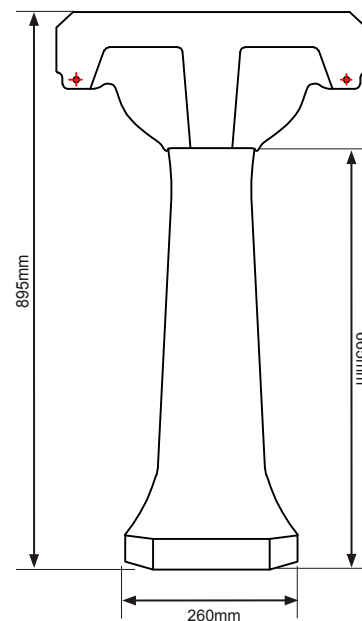

DIAGRAMS NOT TO SCALE  
ALL DIMENSIONS IN MM  
TOLERANCE OF ± 5MM

Water Depth (bottom of bowl to bottom of overflow) - 95mm

No.	Description	Product Code	Fixings included	Gross Weight	Net Weight
1	Vitoria 2 Tap Hole Basin	DB850S	Yes	---	---
2	Vitoria Pedestal	PE850S	Yes	---	---

DIAGRAMS NOT TO SCALE  
ALL DIMENSIONS IN MM  
TOLERANCE OF ± 5MM

Water Depth (bottom of bowl to bottom of overflow) - 95mm

No.	Description	Product Code	Fixings included	Gross Weight	Net Weight
1	Vitoria 2 Tap Hole Cloakroom Basin	DB850CLS	Yes	---	---
2	Vitoria Pedestal	PE850S	Yes	---	---

DIAGRAMS NOT TO SCALE  
ALL DIMENSIONS IN MM  
TOLERANCE OF ± 5MM

Water Depth (bottom of bowl to bottom of overflow) - 110mm