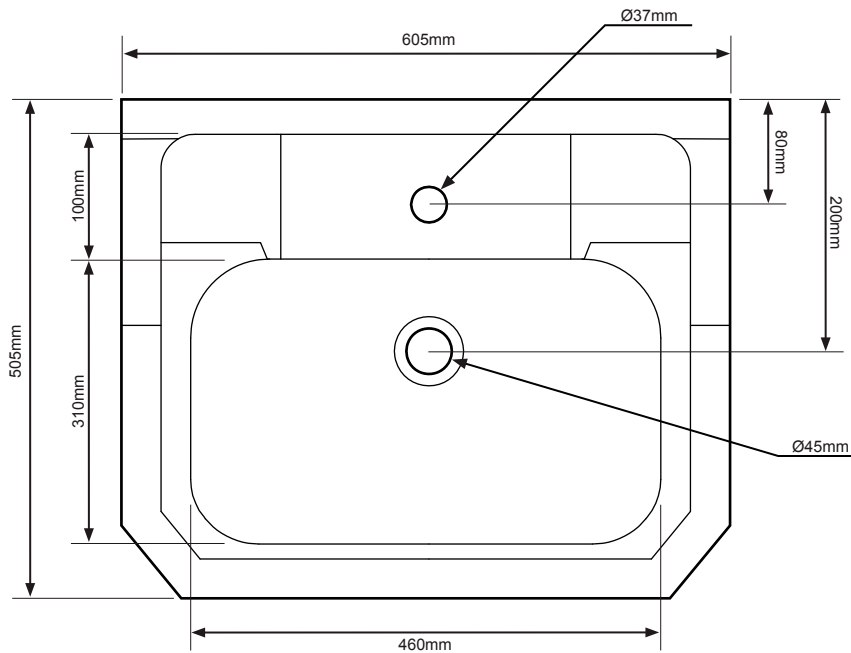

**Cistern Settings:**

Full Flush Volume: 6L

Reduced Flush Volume: 4L

**Floor Fixing Kit:**

DIAGRAMS NOT TO SCALE  
ALL DIMENSIONS IN MM  
TOLERANCE OF ± 5MM

**FAQ's**

What side is the inlet located? **Right hand side**

**Cistern Settings:**

Full Flush Volume: 6L

**Floor Fixing Kit:**

DIAGRAMS NOT TO SCALE  
ALL DIMENSIONS IN MM  
TOLERANCE OF ± 5MM

**FAQ's**

What side is the inlet located? **Left or right - reversible**

Are there any other compatible seats? **Vitoria White Toilet Seat - TS850WSC**

Can this pan be used with a side connection outlet pipe? **Yes**

The cistern lid won't shut/the cistern isn't working correctly. **Ensure the inlet and flush valves are set to the correct heights. Refer to instruction manual supplied with WC.**

DIAGRAMS NOT TO SCALE  
ALL DIMENSIONS IN MM  
TOLERANCE OF ± 5MM

Water Depth (bottom of bowl to bottom of overflow) - 95mm

No.	Description	Product Code	Fixings included	Gross Weight	Net Weight
1	Vitoria 2 Tap Hole Basin	DB850S	Yes	---	---
2	Vitoria Pedestal	PE850S	Yes	---	---