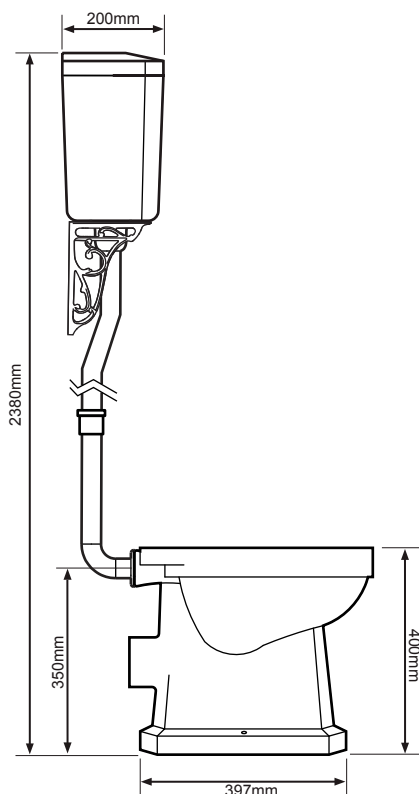

**Cistern Settings:**

Full Flush Volume: 6L

Reduced Flush Volume: 4L

**Floor Fixing Kit:**

DIAGRAMS NOT TO SCALE  
ALL DIMENSIONS IN MM  
TOLERANCE OF ± 5MM

**FAQ's**

What side is the inlet located? **Right hand side**

Is the flush handle reversible? **No, only right hand side.**

No.	Description	Product Code	Fixings included	Gross Weight	Net Weight
1	Vitoria High Level Cistern inc. Flush Fittings	CH850S	Yes	---	---
2	Vitoria High Level Pipe Kit	HLK850S	Yes	---	---
3	Vitoria Oak Toilet Seat	TS850NOSC	Yes	---	---
4	Vitoria High / Low Level Pan	PL850S	Yes	---	---

**Cistern Settings:**

Full Flush Volume: 6L

**Floor Fixing Kit:**

DIAGRAMS NOT TO SCALE  
ALL DIMENSIONS IN MM  
TOLERANCE OF ± 5MM

**FAQ's**

What side is the inlet located? **Left or right - reversible**

Are there any other compatible seats? **Vitoria White Toilet Seat - TS850WSC**

DIAGRAMS NOT TO SCALE  
ALL DIMENSIONS IN MM  
TOLERANCE OF ± 5MM

Water Depth (bottom of bowl to bottom of overflow) - 95mm

No.	Description	Product Code	Fixings included	Gross Weight	Net Weight
1	Vitoria 2 Tap Hole Basin	DB850S	Yes	---	---
2	Vitoria Pedestal	PE850S	Yes	---	---