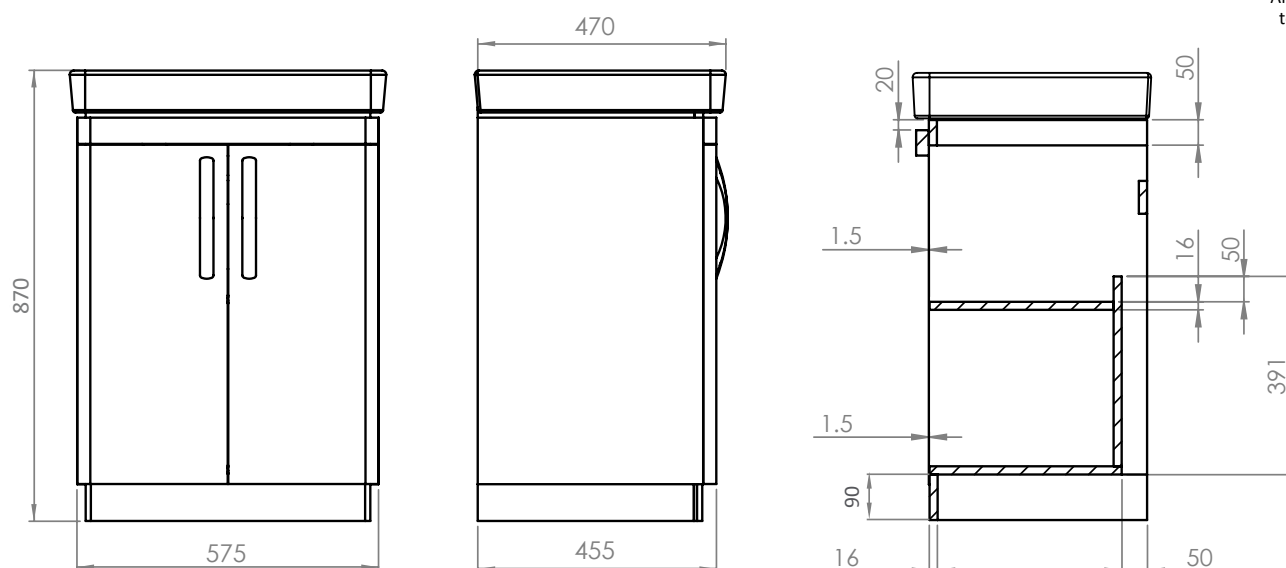

Technical Data Sheet

Compass
600mm Floor Mounted Unit

TAVISTOCK
inspiring bathrooms

No.	Description	Code	Fixings Included
1	Compass 600mm Floor Mounted Unit	CM600FG/CM600FC/CM600FW	NO
2	Ceramic Basin	CM600C	NO

Finishes Available

Grey

White

Clay

Dimensions

Diagrams not to scale
All dimensions in mm
tolerance of +5mm

FAQ's

Are the doors soft close? Yes.

How can the unit be secured in place? Screwing it onto the wall through the back rail.

The doors open measures 650mm apart and with the handle added on the spread is 690mm