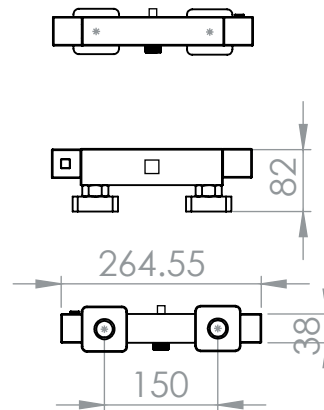

Technical Data Sheet

Index

Exposed Dual Function Shower

TAVISTOCK
inspiring bathrooms

No.	Description	Code	Fixings Included	Gross Weight	Net Weight
1	Index	SND2008	Yes		

Finishes Available

Chrome

Dimensions

Diagrams not to scale
All dimensions in mm
tolerance of +5mm

Additional information

FAQ's

Question goes here? **Answer**

Question goes here? **Answer**

Question goes here? **Answer**

Technical Data Sheet

Index

Exposed Single Function Shower

TAVISTOCK
inspiring bathrooms

No.	Description	Code	Fixings Included	Gross Weight	Net Weight
1	Index	SND1508	Yes		

Finishes Available

Chrome

Dimensions

Diagrams not to scale
All dimensions in mm
tolerance of +5mm