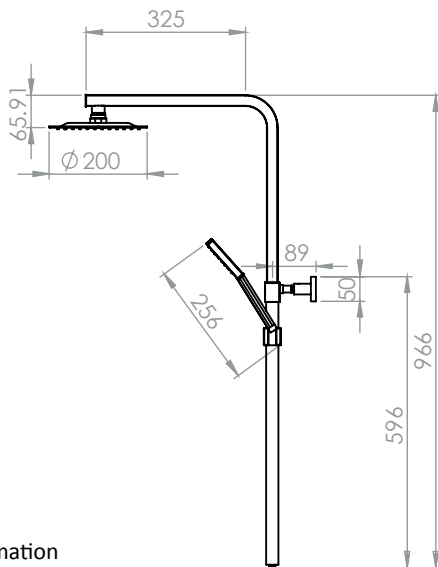

Technical Data Sheet

Index

Exposed Dual Function Shower

TAVISTOCK
inspiring bathrooms

No.	Description	Code	Fixings Included	Gross Weight	Net Weight
1	Index	SND2008	Yes		

Finishes Available

Chrome

Dimensions

Diagrams not to scale
All dimensions in mm
tolerance of +5mm

Additional information

FAQ's

Question goes here? **Answer**

Question goes here? **Answer**

Question goes here? **Answer**

Technical Data Sheet

Index

Exposed Single Function Shower

TAVISTOCK
inspiring bathrooms

No.	Description	Code	Fixings Included	Gross Weight	Net Weight
1	Index	SND1508	Yes		

Finishes Available

Chrome

Dimensions

Diagrams not to scale
All dimensions in mm
tolerance of +5mm