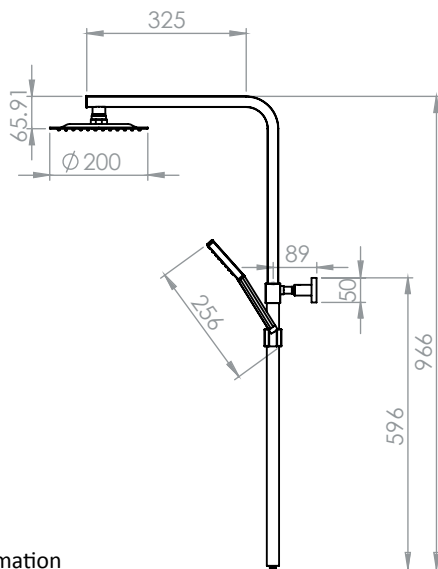

Technical Data Sheet

Index

Exposed Dual Function Shower

TAVISTOCK
inspiring bathrooms

No.	Description	Code	Fixings Included	Gross Weight	Net Weight
1	Index	SND2008	Yes		

Finishes Available

Chrome

Dimensions

Diagrams not to scale
All dimensions in mm
tolerance of +5mm

Additional information

FAQ's

Question goes here? **Answer**

Question goes here? **Answer**

Question goes here? **Answer**

Technical Data Sheet

Index

Exposed Single Function Shower

TAVISTOCK
inspiring bathrooms

No.	Description	Code	Fixings Included	Gross Weight	Net Weight
1	Index	SND1508	Yes		

Finishes Available

Chrome

Dimensions

Diagrams not to scale
All dimensions in mm
tolerance of +5mm