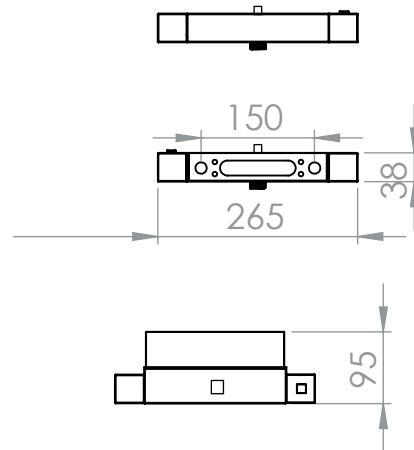

Technical Data Sheet

Index

Exposed Dual Function Shower

TAVISTOCK
inspiring bathrooms

No.	Description	Code	Fixings Included	Gross Weight	Net Weight
1	Index	SND2008	Yes		

Finishes Available

Chrome

Dimensions

Diagrams not to scale
All dimensions in mm
tolerance of +5mm

Additional information

FAQ's

Question goes here? **Answer**

Question goes here? **Answer**

Question goes here? **Answer**

Technical Data Sheet

Index

Exposed Single Function Shower

TAVISTOCK
inspiring bathrooms

No.	Description	Code	Fixings Included	Gross Weight	Net Weight
1	Index	SND1508	Yes		

Finishes Available

Chrome

Dimensions

Diagrams not to scale
All dimensions in mm
tolerance of +5mm