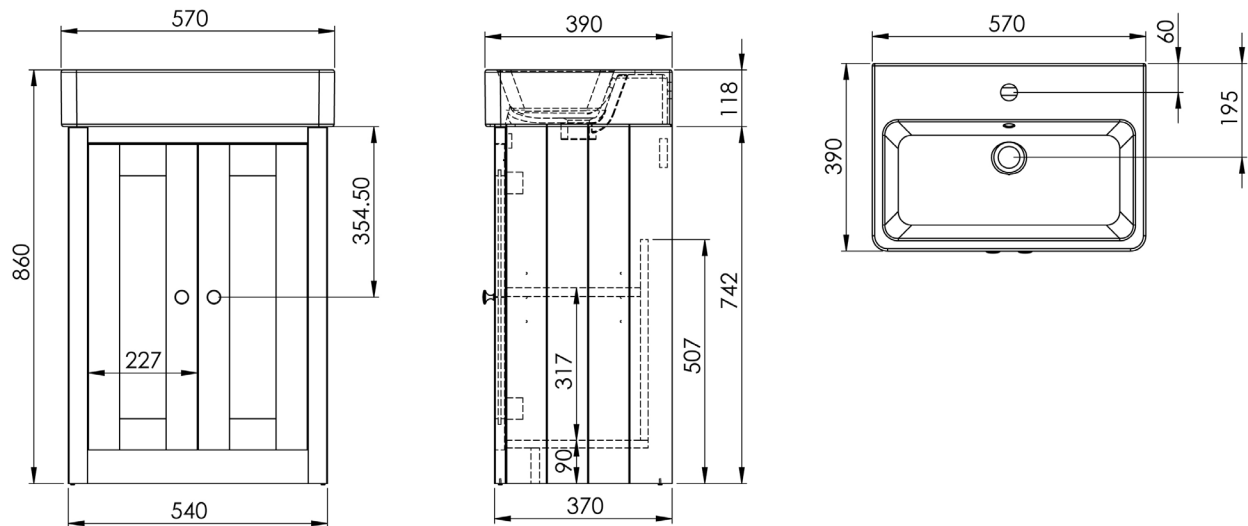

Technical Data Sheet

LANSDOWN 575mm Floor Mounted Unit

Whats in the box: 1x LAN550B.X + Handles/Fixings

TAVISTOCK
inspiring bathrooms

*Reference basin TDS for further info

Diagrams not to scale
All dimensions in mm
tolerance of +/-5mm

Materials

Carcass: Painted Pine Timber/ MDF

Fascia Components: Painted MDF

**Dimensions are subject to change, customers are advised to measure actual product before commencing installation.

***Fixing point dimensions are for guidance only/the positions of wall fixing must be checked when product is received.

Q: How deep is the unit when the doors are fully open?

A: Approx. 590mm (aprox 90 degree opening hinges)

Q: Can the doors be adjusted?

A: The doors can be adjusted as detailed in the supplied instructions.