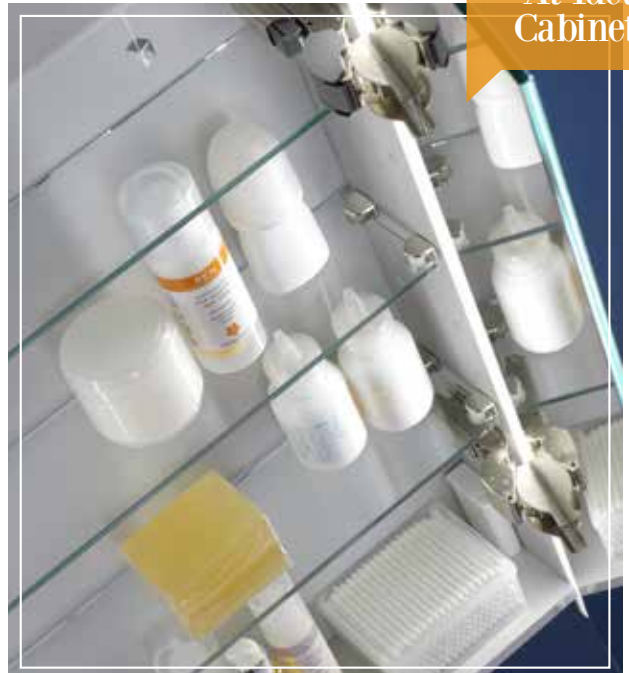

A Closer Look
At Idea
Cabinets