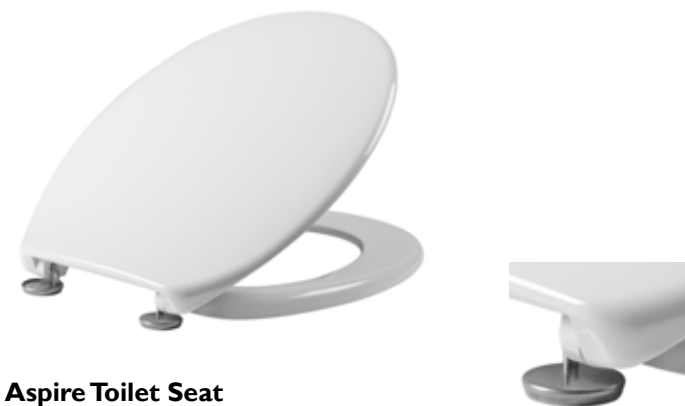

### Meridian Toilet Seat

Moulded Wood Toilet Seat - High Gloss White

Gloss White MSM1W £19.00

- Manufactured from 15mm moulded wood
- Durable plastic fully adjustable hinges
- Designed to fit most toilet pan

### Topaz Toilet Seat

Moulded Wood Toilet Seat - High Gloss White

Gloss White O701T £30.30

- Manufactured from 18mm moulded wood
- Corrosion resistant non-loosening 5-point hinge fixing system
- Designed to fit most toilet pans

### Verve Toilet Seat

Thermoset Toilet Seat with Swivel Hinges

White 9001WS £22.80

- Highly durable thermoset material with built in UV protection
- Adjustable stainless steel bottom fix hinges
- Designed to fit most toilet pans
- Weight 1.7kg
- 5 year guarantee against seat breakage