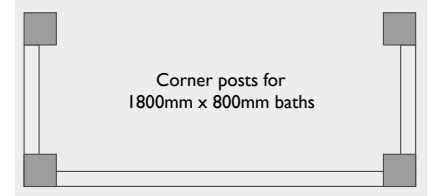

Manufactured from MDF & solid timber, hand painted finish, supplied in 1700mm & 700mm(l) corner post available, plinth enables height adjustment between 450 - 590mm

Linen White    Pebble Grey    Matt Dark Grey

### Lansdown - Matt Dark Grey

1700mm Side Panel	LANP1.DGM	£150.00
700mm End Panel	LANP2.DGM	£83.20
Corner Post	LANCP.DGM	£46.60

Corner posts for  
1700mm x 750mm baths

Corner posts for  
1800mm x 800mm baths

## Ethos Bath Panel Collection

The contemporary pared down design of the Ethos panel will add the perfect finishing touch to your bathroom.

Manufactured from 12mm MDF, high quality real wood veneer or painted finish, sealed with a moisture resistant coating, supplied in 1700mm & 700mm lengths, white finish also available in 1800mm length. Bath panel height 515mm including 5mm lip

### Meridian Bath Panel Collection

The white Meridian routed panels offer great versatility as they can be cut down to size (front panel: 1700mm to 1500mm and end panel: 750mm to 700mm) without affecting the design. The plain panels are simple and stylish and offer great value for money. A coordinating Meridian toilet seat is available, see page 211 for further details. Bath panel height 520mm.