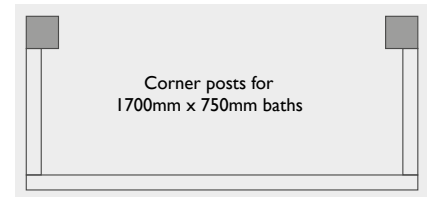

Corner posts for
1700mm x 750mm baths