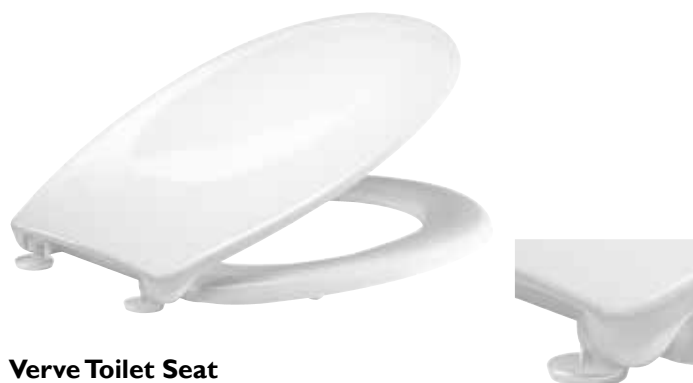

### Meridian Toilet Seat

Moulded Wood Toilet Seat - High Gloss White

Gloss White MSM1W £19.00

- Manufactured from 15mm moulded wood
- Durable plastic fully adjustable hinges
- Designed to fit most toilet pan

### Topaz Toilet Seat

Moulded Wood Toilet Seat - High Gloss White

Gloss White O701T £30.30

- Manufactured from 18mm moulded wood
- Corrosion resistant non-loosening 5-point hinge fixing system
- Designed to fit most toilet pans

### Verve Toilet Seat

Thermoset Toilet Seat with Swivel Hinges

White 9001WS £22.80

- Highly durable thermoset material with built in UV protection
- Adjustable stainless steel bottom fix hinges
- Designed to fit most toilet pans
- Weight 1.7kg
- 5 year guarantee against seat breakage