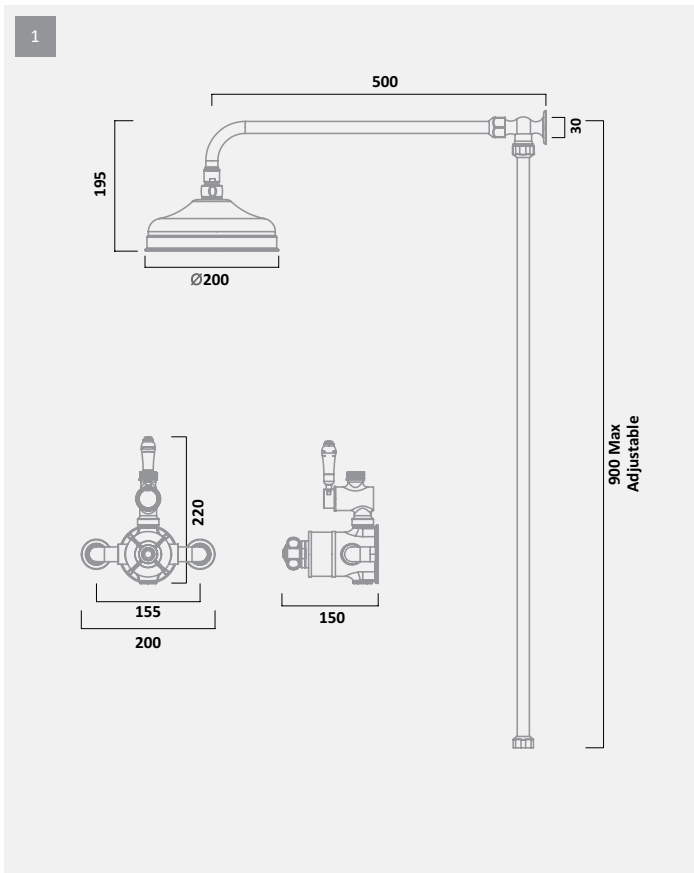

VARSITY SHOWER SYSTEMS			FINISH	CODE	RRP INC VAT €
1	Thermostatic Exposed Single Function Shower Valve with Shower Head		Chrome	SVA1813	€664.41
2	Thermostatic Exposed Dual Function Shower Valve with Shower Head & Handset		Chrome	SVA1712	€819.63
3	Thermostatic Concealed Single Function Shower Valve with Shower Head		Chrome	SVA0214	€515.39
4	Thermostatic Concealed Dual Function Diverter Shower Valve with Shower Head & Single Function Handset		Chrome	SVA1615	€763.75