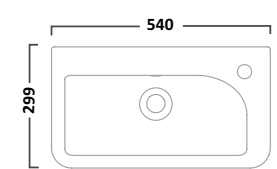

## AGENDA SANITARYWARE

Back to Wall Pan  
Side ViewWrap Over Soft Close Quick  
Release Toilet SeatSlim Soft Close Quick Release  
Toilet Seat

Semi-countertop Ceramic Basin

Semi-countertop Slim Depth Basin