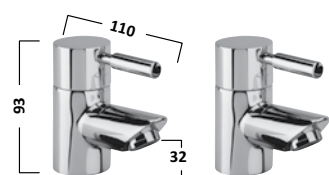

## KINETIC TAPS

Basin Taps (pair)

TKN70

€145.60

Tall Basin Mixer without Pop-Up Waste

TKN52

€180.32

Mono bath mixer