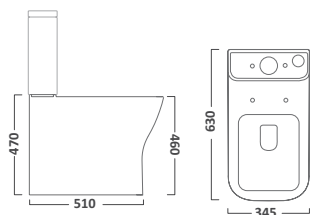

STRUCTURE SANITARYWARE

Comfort Height Pan inc Floor Fittings

PC450S

€309.23