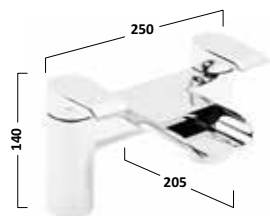

Bath Filler