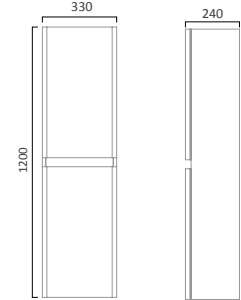

330mm Storage Unit

EQ70C	€242.91	Gloss White White/Grey Oak	EQ700W EQ700WA	€485.82	EQ7FW EQ7FWA	€549.90	EQ3CW EQ3CWA	€321.89