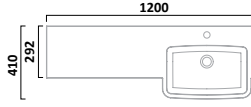

€267.50

— FURNITURE TECHNICAL INFORMATION —

**COURIER ISOCAST BASINS**

**900mm Isocast Basin (Left)**

**900mm Isocast Basin (Right)**

**1200mm Isocast Basin (Left)**

**1200mm Isocast Basin (Right)**

**1200mm Isocast Basin (Double)**