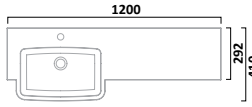

€267.50

— FURNITURE TECHNICAL INFORMATION —

**COURIER ISOCAST BASINS**

**900mm Isocast Basin (Left)**

**900mm Isocast Basin (Right)**

**1200mm Isocast Basin (Left)**

**1200mm Isocast Basin (Right)**

**1200mm Isocast Basin (Double)**