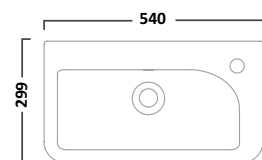

STRUCTURE SANITARYWARE

Slim Depth Ceramic Basin

SCSB920S

€180.08