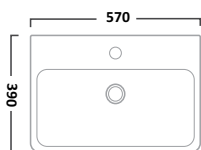

## Q60 SANITARYWARE

570mm Ceramic Basin - 1 Tap Hole

SB900S

€125.43

Pedestal

PE900S

€61.35

Close Coupled Pan Inc Floor Fittings