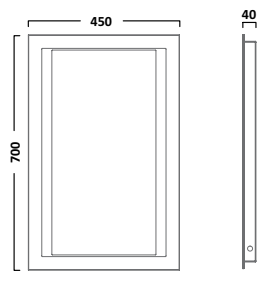

SBL10

€435.15

**Mood Illuminated Mirror**

SBL14

€339.78

**Align Illuminated Mirror**

SBL15

€233.97