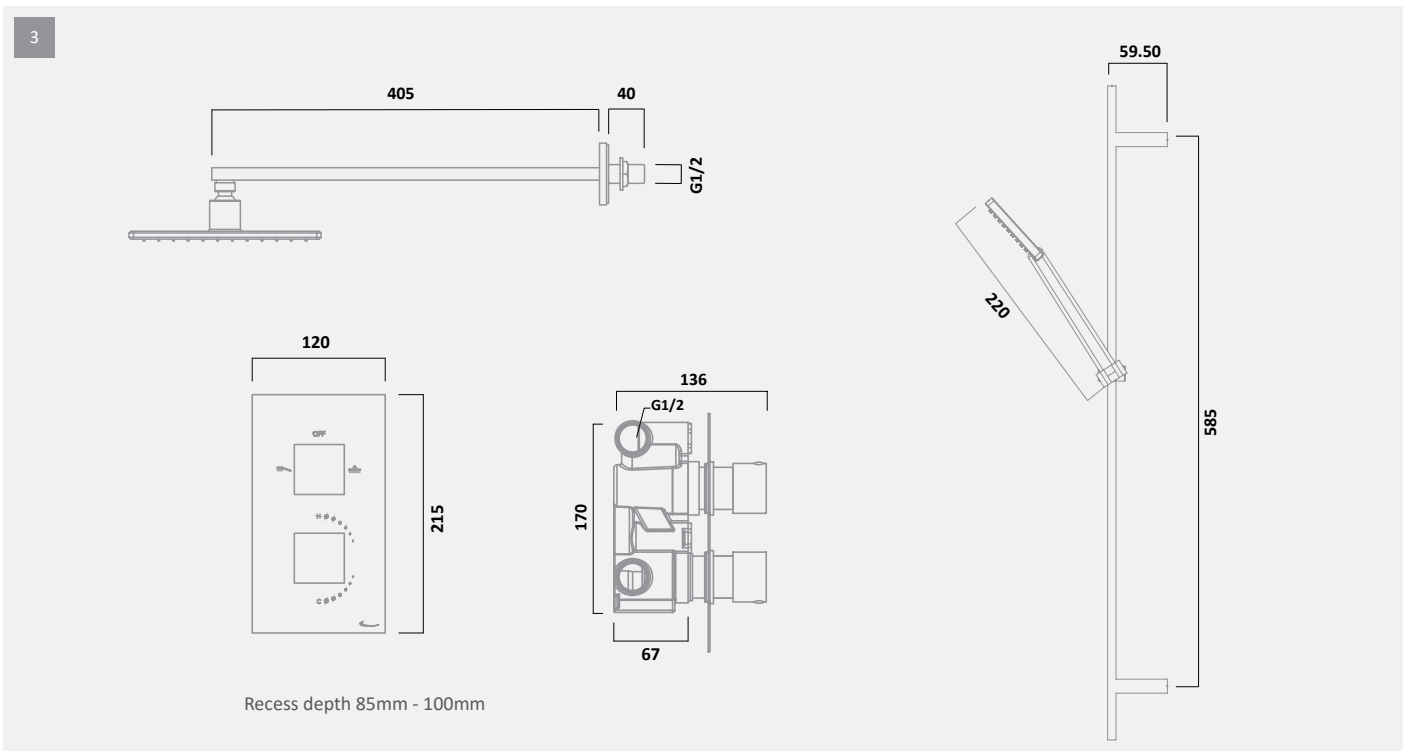

INDEX SHOWERS TECHNICAL INFORMATION

INDEX SHOWER SYSTEMS		FINISH	CODE	RRP INC VAT €
3	Thermostatic Concealed Dual Function Diverter Valve with 220 x 220mm Square Shower Head & Single Function Shower Handset	Chrome	SND1610	€562.57
4	Thermostatic Diverter Bar Valve with 200 x 200mm Square Stainless Steel Shower Head and Single Function Shower Handset	Chrome	SND1508	€485.57
5	Thermostatic Bar Valve with Single Function Shower Handset	Chrome	SND0617	€234.71