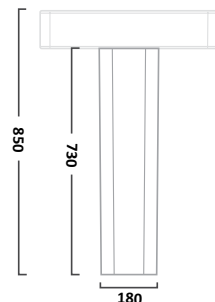

VITORIA SANITARYWARE

SB850S

€156.48

DB850S

€156.48

500mm Ceramic Cloakroom Basin

DB850CLS

€122.94

PE850S

€76.13

ION SANITARYWARE

NV560SB

€132.26

NVSQPED

€53.40

C150S

€89.17

P100S

€172.62

TS150S

€75.50

ION SANITARYWARE

Pan - PF100S
Cistern - C150S
Soft Close - TS150S

€203.66
€89.17
€75.50

Pan - PC150S
Cistern - C150S
Soft Close - TS150S

€244.65
€89.17
€75.50

Back to Wall Pan

BTW100S

€175.72

Wall Hung Pan

WH100S

€215.46

Q60 SANITARYWARE

570mm Ceramic Basin - 1 Tap Hole

SB900S

€125.43

Pedestal

PE900S

€61.35

P900S

€171.38

C900S

€89.17