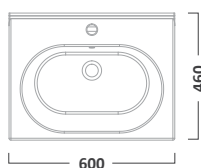

IMPACT FURNITURE

600mm Ceramic Basin