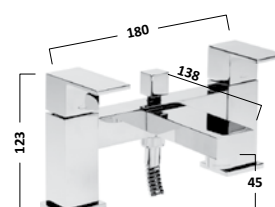

Bath Shower Mixer