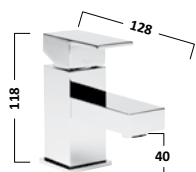

INDEX TAPS

Mini Basin Mixer with Click Waste