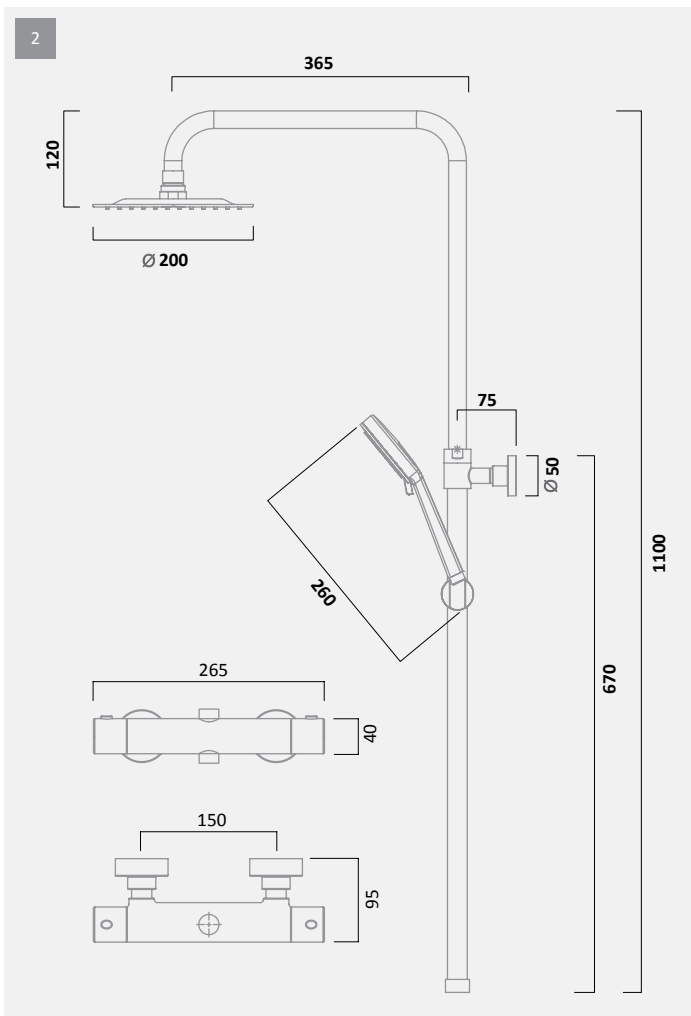

QUANTUM SHOWER SYSTEMS

		FINISH	CODE	RRP INC VAT €
1	Thermostatic Concealed Dual Function Diverter Valve with 200mm Round Shower Head & Multi Function Shower Handset	Chrome	SQT1611	€524.07
2	Thermostatic Diverter Bar Valve with 200mm Round Stainless Steel Shower Head and Multi Function Shower Handset	Chrome	SQT1509	€382.50
3	Thermostatic Bar Valve with Multi Function Shower Handset	Chrome	SQT0616	€209.89