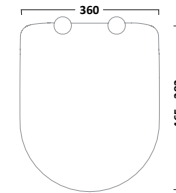

## AGENDA SANITARYWARE

Back to Wall Pan  
Side ViewWrap Over Soft Close Quick  
Release Toilet SeatSlim Soft Close Quick Release  
Toilet Seat

Semi-countertop Ceramic Basin

Semi-countertop Slim Depth Basin