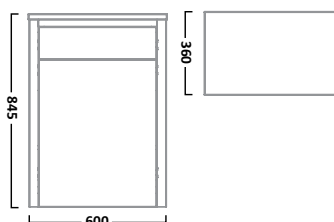

## LANSDOWN FURNITURE

420mm Ceramic Basin

400mm Cloakroom Unit

600mm Back to Wall Unit

LAN420C

€141.57

Linen White  
Pebble GreyLAN400C.LW  
LAN400C.PG

€350.21