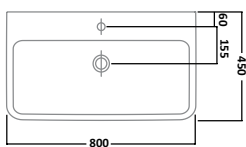

STRUCTURE SANITARYWARE

800mm Ceramic Basin