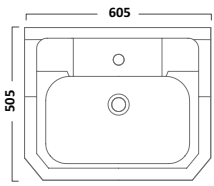

VITORIA SANITARYWARE

605mm Ceramic Basin - 1 Tap Hole