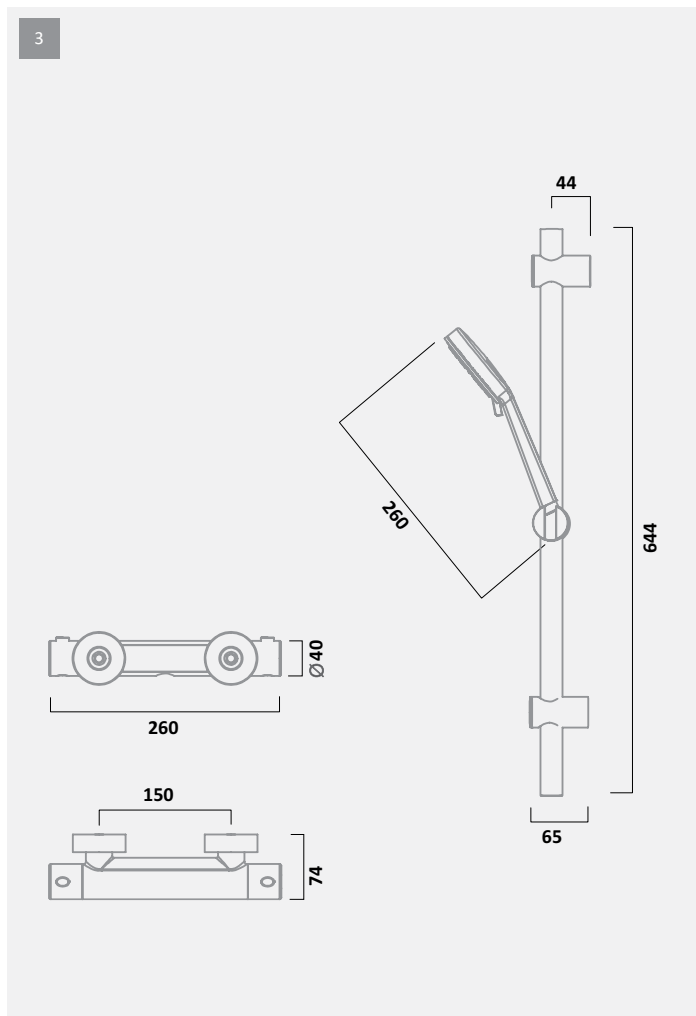

QUANTUM SHOWER SYSTEMS

		FINISH	CODE	RRP INC VAT €
1	Thermostatic Concealed Dual Function Diverter Valve with 200mm Round Shower Head & Multi Function Shower Handset	Chrome	SQT1611	€524.07
2	Thermostatic Diverter Bar Valve with 200mm Round Stainless Steel Shower Head and Multi Function Shower Handset	Chrome	SQT1509	€382.50
3	Thermostatic Bar Valve with Multi Function Shower Handset	Chrome	SQT0616	€209.89