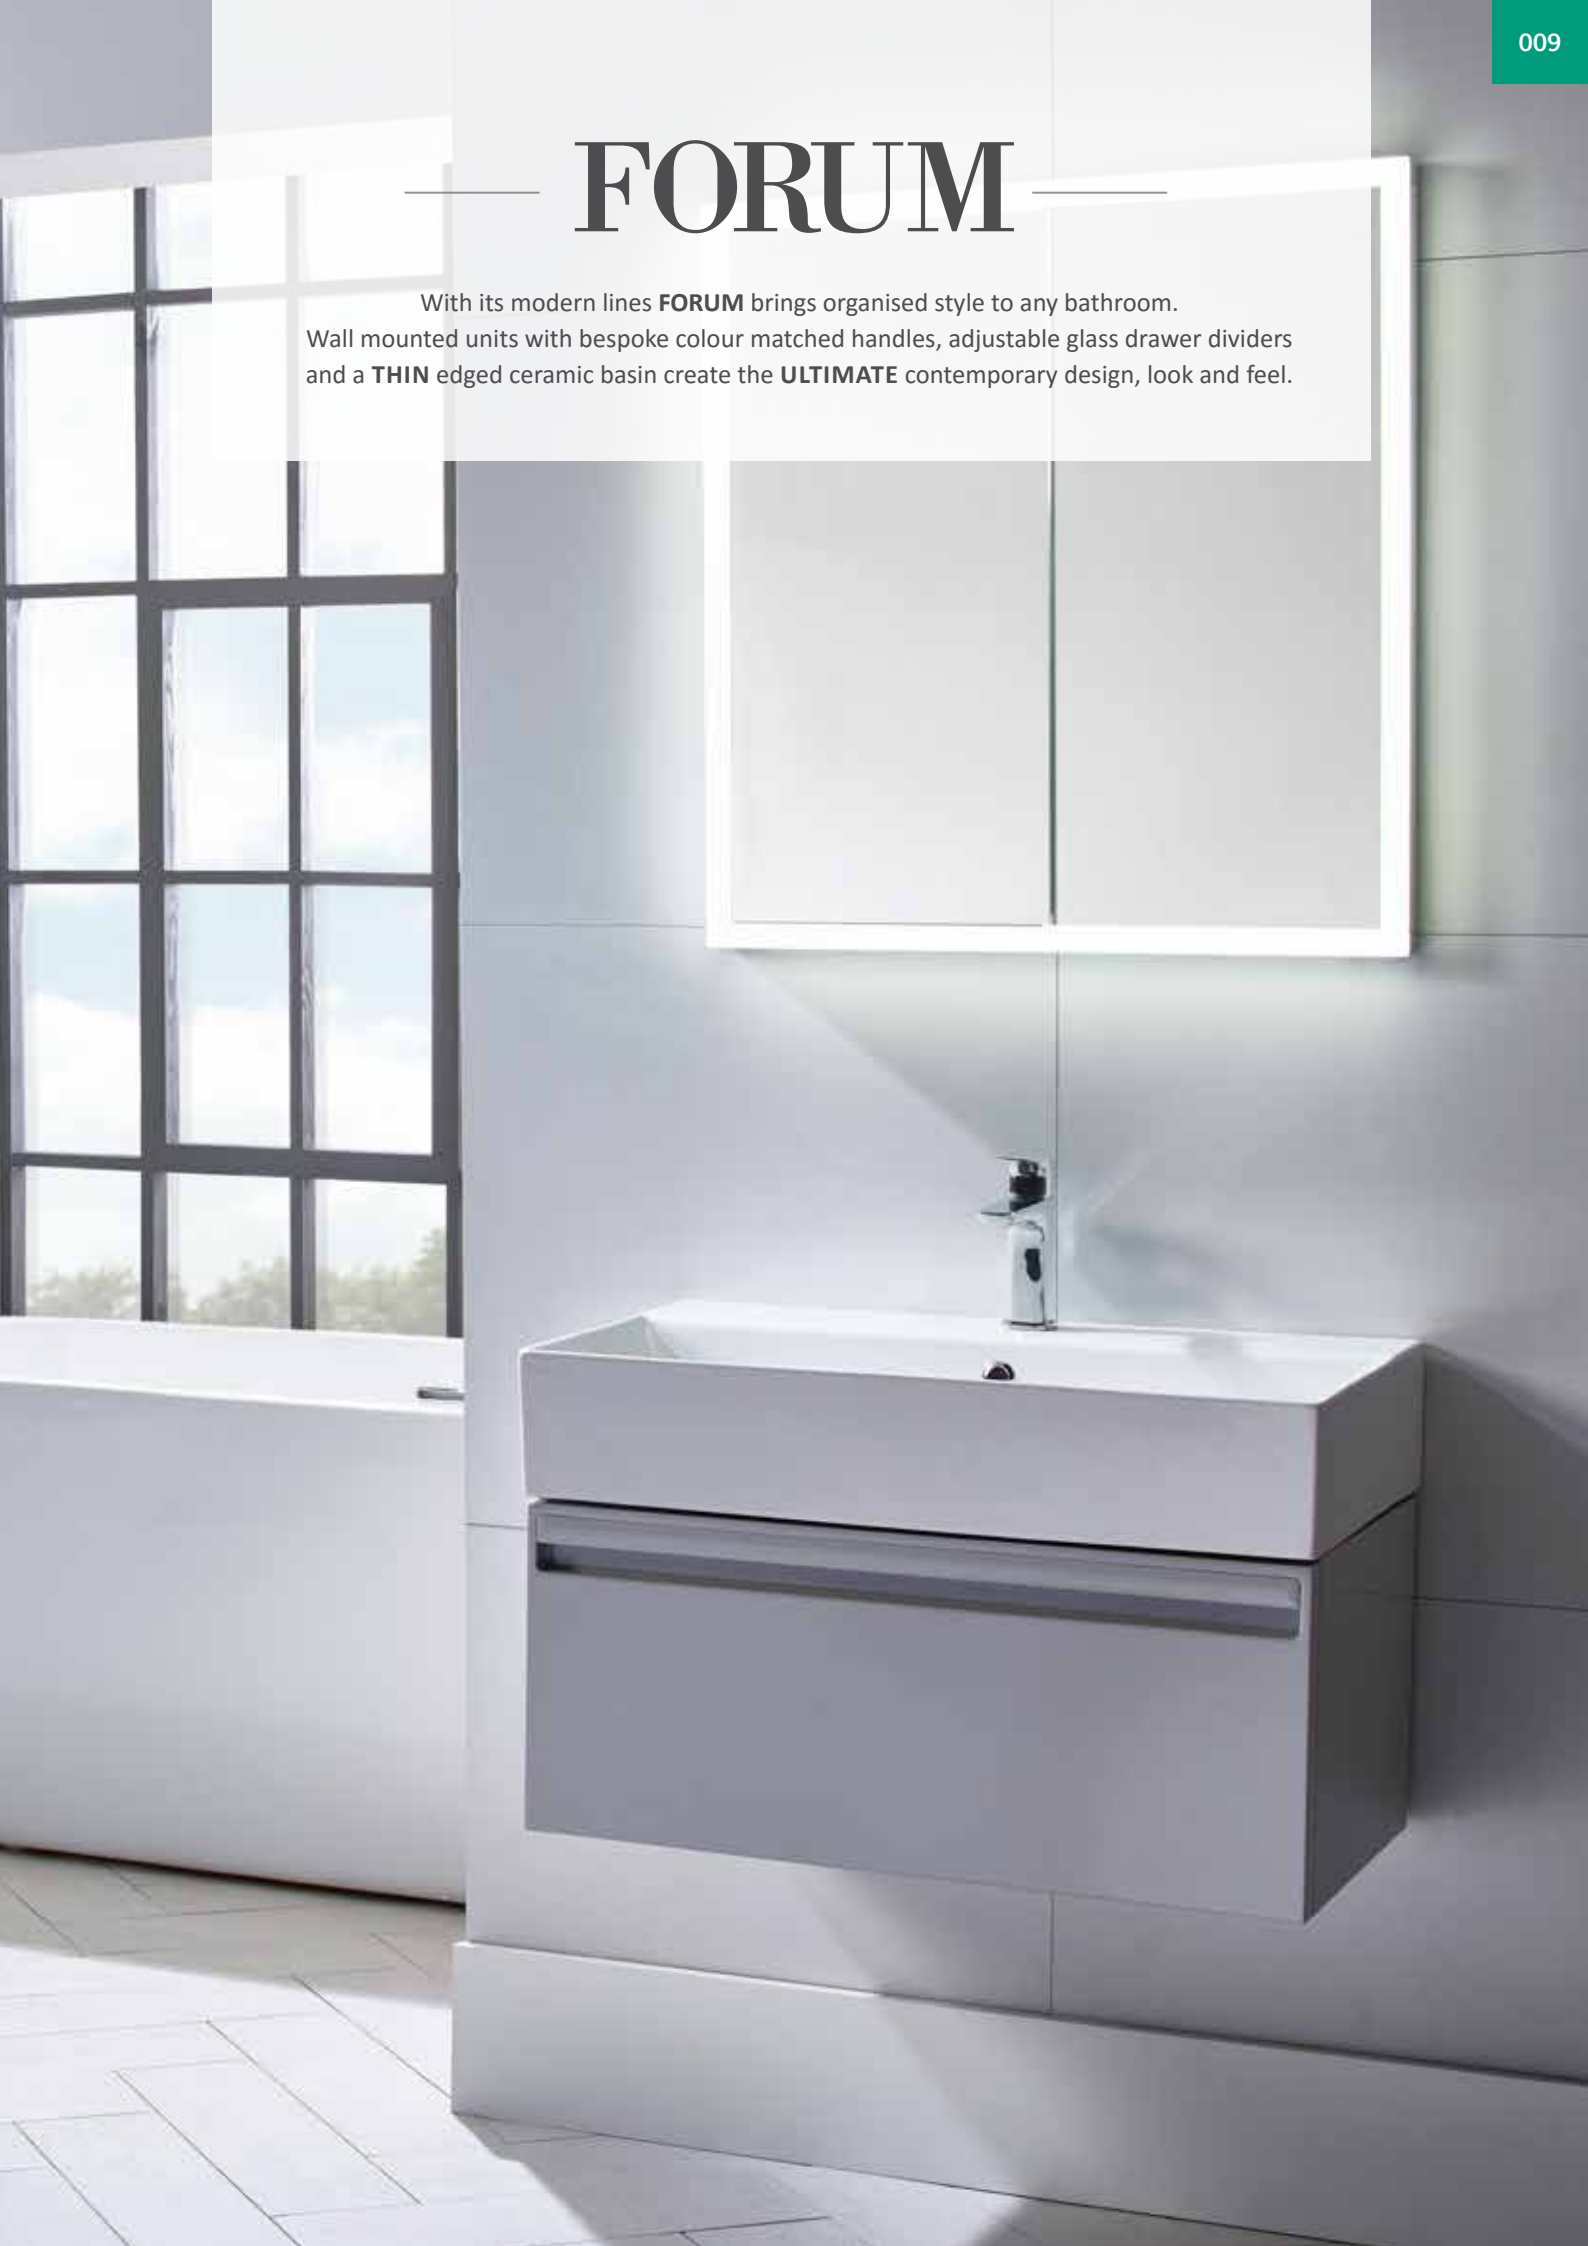

# FORUM

With its modern lines **FORUM** brings organised style to any bathroom. Wall mounted units with bespoke colour matched handles, adjustable glass drawer dividers and a **THIN** edged ceramic basin create the **ULTIMATE** contemporary design, look and feel.