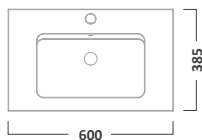

SWIFT FURNITURE

600mm Ceramic Basin