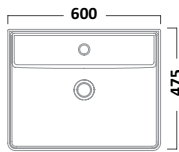

LANSDOWN WORKTOPS & INFILL PANELS	DIMENSIONS	FINISH	CODE	
1280mm Solid Surface Worktop	1280(w) x 25(h) x 365(d) mm	Starlight	TA3W12A.SL	€415.78
1280mm Solid Surface Worktop	1280(w) x 25(h) x 365(d) mm	Arctic White	TA3W12A.AR	€415.78
1880mm Solid Surface Worktop	1880(w) x 25(h) x 365(d) mm	Starlight	TA3W18A.SL	€529.04
1880mm Solid Surface Worktop	1880(w) x 25(h) x 365(d) mm	Arctic White	TA3W18A.AR	€529.04
2m Laminate Worktop	2000(w) x 28(h) x 365(d)mm	Black Granite	F3W20.BG	€163.18
2m Laminate Worktop	2000(w) x 28(h) x 365(d)mm	Isodora Stone	F3W20.IS	€163.18
Infill Panel	400(w) x 15(h) x 820(d)mm	Linen White	LAN4FP.LW	€52.16
Infill Panel	400(w) x 15(h) x 820(d)mm	Pebble Grey	LAN4FP.PG	€52.16

COMPASS FURNITURE

600mm Ceramic Basin