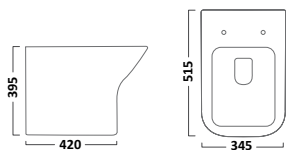

Back To Wall Pan

BTW450S

€234.09

Soft Close Toilet Seat

TS450S

€69.18