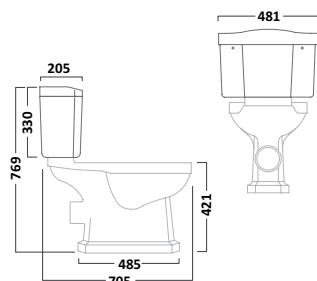

## VITORIA SANITARYWARE

Close Coupled Pan inc. Floor Fittings

P850S

€186.90

Close Coupled Cistern

C850S

€153.99

Vitoria Soft Close Bar Hinge Toilet Seat  
Gloss White