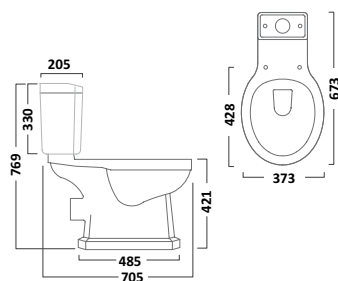

## VITORIA SANITARYWARE

Close Coupled Pan inc. Floor Fittings

P850S

€186.90

Close Coupled Cistern

C850S

€153.99

Vitoria Soft Close Bar Hinge Toilet Seat  
Gloss White