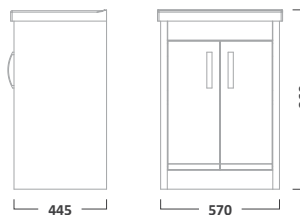

600mm Floorstanding Unit