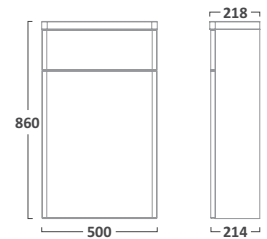

## Q60 FURNITURE

570mm Ceramic Basin

Wall Mounted Unit Single Drawer

Freestanding Unit Double Drawer

Back to Wall WC Unit  
(Including Worktop)

SB900S	€125.43	Gloss White Graphite	Q600W Q600G	€338.28	Q6FW Q6FG	€500.72	Q6BTWW Q6BTWG	€321.89
--------	---------	-------------------------	----------------	---------	--------------	---------	------------------	---------