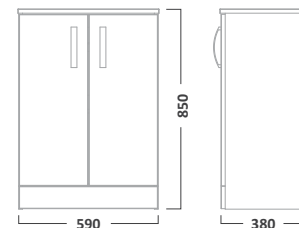

600mm Freestanding Unit

SW60C

€165.42

Gloss White
Montana Gloss

SW600W
SW600MG

€300.28

SWF6W
SWF6MG

€350.21