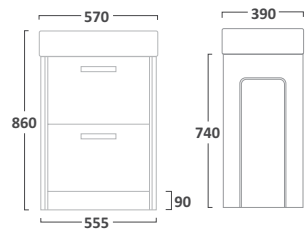

Freestanding Unit Double Drawer