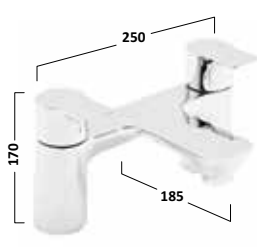

## MELODY TAPS

Basin Mixer with Click Waste

TMD11

€122.80

Bath Filler

TMD32

€223.54