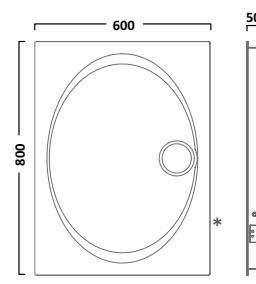

Vapour Mirror

SBL16

€511.15