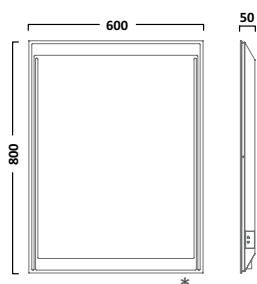

BACKLIT ILLUMINATED MIRRORS

Equalise Mirror

SBL17

€518.60