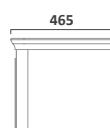

€503.70  
€581.19  
€581.19

**EQUATE FURNITURE**

**600mm Ceramic Basin**

**600mm Wall Mounted Unit**

**600mm Freestanding Unit**

EQ60C

€226.52

**Gloss White  
White/Grey Oak**