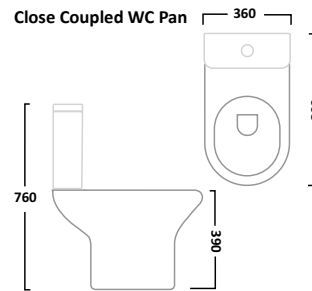

Close Coupled WC Pan