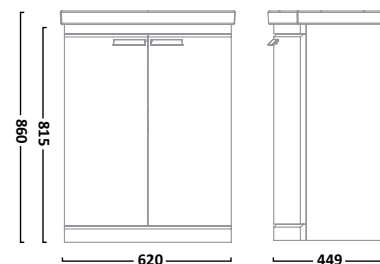

— FURNITURE TECHNICAL INFORMATION —

COURIER ISOCAST BASINS

900mm Isocast Basin (Left)

900mm Isocast Basin (Right)

1200mm Isocast Basin (Left)

1200mm Isocast Basin (Right)

1200mm Isocast Basin (Double)

CR900L

€296.56

CR900R

€296.56

CR1200L

€371.07

CR1200R

€371.07

CR1200D

€445.58

COURIER SLIMLINE WORKTOPS

FINISH

CODE

RRP INC VAT

600mm Worktop

White

CR60LWW

€85.09

600mm Worktop

Slate

CR60LWSL

€85.09

1200mm Worktop

White

CR120LWW

€119.07

1200mm Worktop

Slate

CR120LWSL

€119.07

1500mm Worktop

White

CR150LWW

€136.06

1500mm Worktop

Slate

CR150LWSL

€136.06

Infill Panel 300(w) x 820(h)mm

Oregon Oak

CR3FPOR

€48.58

Infill Panel 300(w) x 820(h)mm

Havana Oak

CR3PHV

€48.58

Infill Panel 300(w) x 820(h)mm

White

CR3FPW

€48.58

Infill Panel 300(w) x 820(h)mm

Montana Gloss

CR3FPMG

€48.58

TEMPO FURNITURE

650mm Ceramic Basin

650mm Wall Mounted Unit

650mm Freestanding Unit

TE650C

€240.67

**Gloss White
Light Java
Dark Java**

TE650WW
TE650WLJ
TE650WDJ

€503.70
€581.19
€581.19

TE650FW
TE650FLJ
TE650FDJ

€503.70
€581.19
€581.19