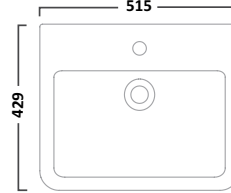

## AGENDA SANITARYWARE

Back to Wall Pan  
Side ViewWrap Over Soft Close Quick  
Release Toilet SeatSlim Soft Close Quick Release  
Toilet Seat

Semi-countertop Ceramic Basin

Semi-countertop Slim Depth Basin