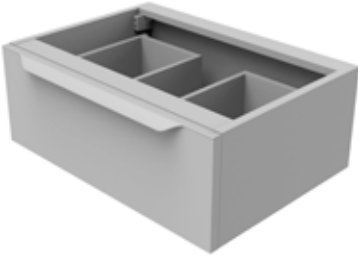

600MM DRAWER UNIT (with cut-out)

ATD600LJ 600mm Unit (cut-out) Light Java €365.11
ATD600DJ 600mm Unit (cut-out) Dark Java
600(w) x 225(h) x 425(d)mm