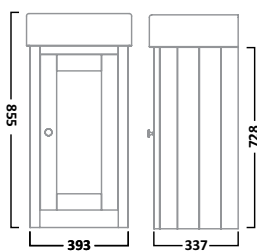

400mm Cloakroom Unit