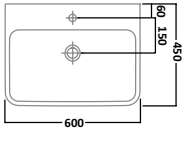

AGENDA SANITARYWARE

600mm Ceramic Basin
1 Tap Hole