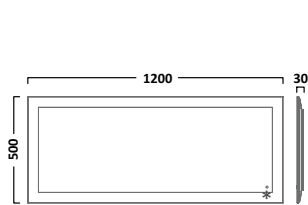

LED ILLUMINATED MIRRORS

Drift Mirror

SLE560

€594.61