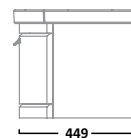

650mm Wall Mounted Unit