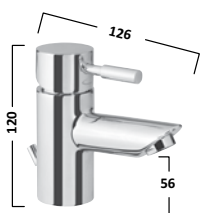

KINETIC TAPS

Mini Basin Mixer with Pop Up Waste