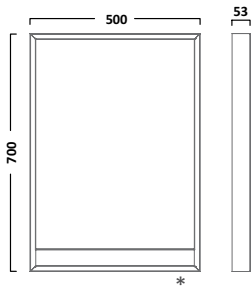

MIRRORS TECHNICAL INFORMATION

LED ILLUMINATED MIRRORS

**Pitch Mirror with Bluetooth
Wireless Technology**

SLE530

€549.90