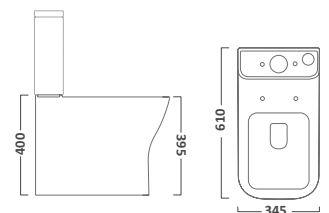

SB358S €229.74

P450S €262.09

C450S €124.19

PF450S €273.22