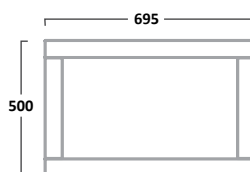

700 Bath End Panel