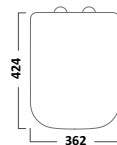

Soft Close Toilet Seat

TS450S

€69.18