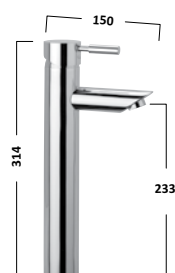

## KINETIC TAPS

Basin Taps (pair)

TKN70

€145.60

Tall Basin Mixer without Pop-Up Waste

TKN52

€180.32

Mono bath mixer