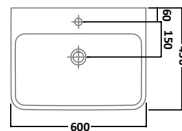

600mm Ceramic Basin