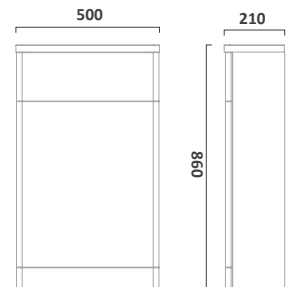

## DESIRE FURNITURE

600mm Ceramic Basin

600mm Wall Mounted Unit

600mm Freestanding Unit

500mm Back To Wall Unit

DS60C	€165.42	Gloss White Putty	DS600W DS600PY	€433.66	DS6FW DS6FPY	€667.63	DS58TWPY	€321.89
-------	---------	----------------------	-------------------	---------	-----------------	---------	----------	---------