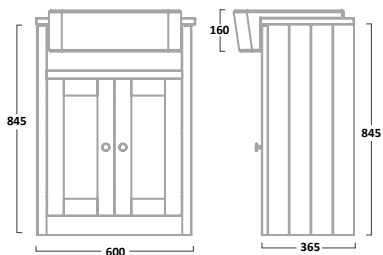

LANSDOWN FURNITURE

515mm Ceramic Basin

600mm Semi Countertop unit

700mm Ceramic Basin

700 Freestanding Basin