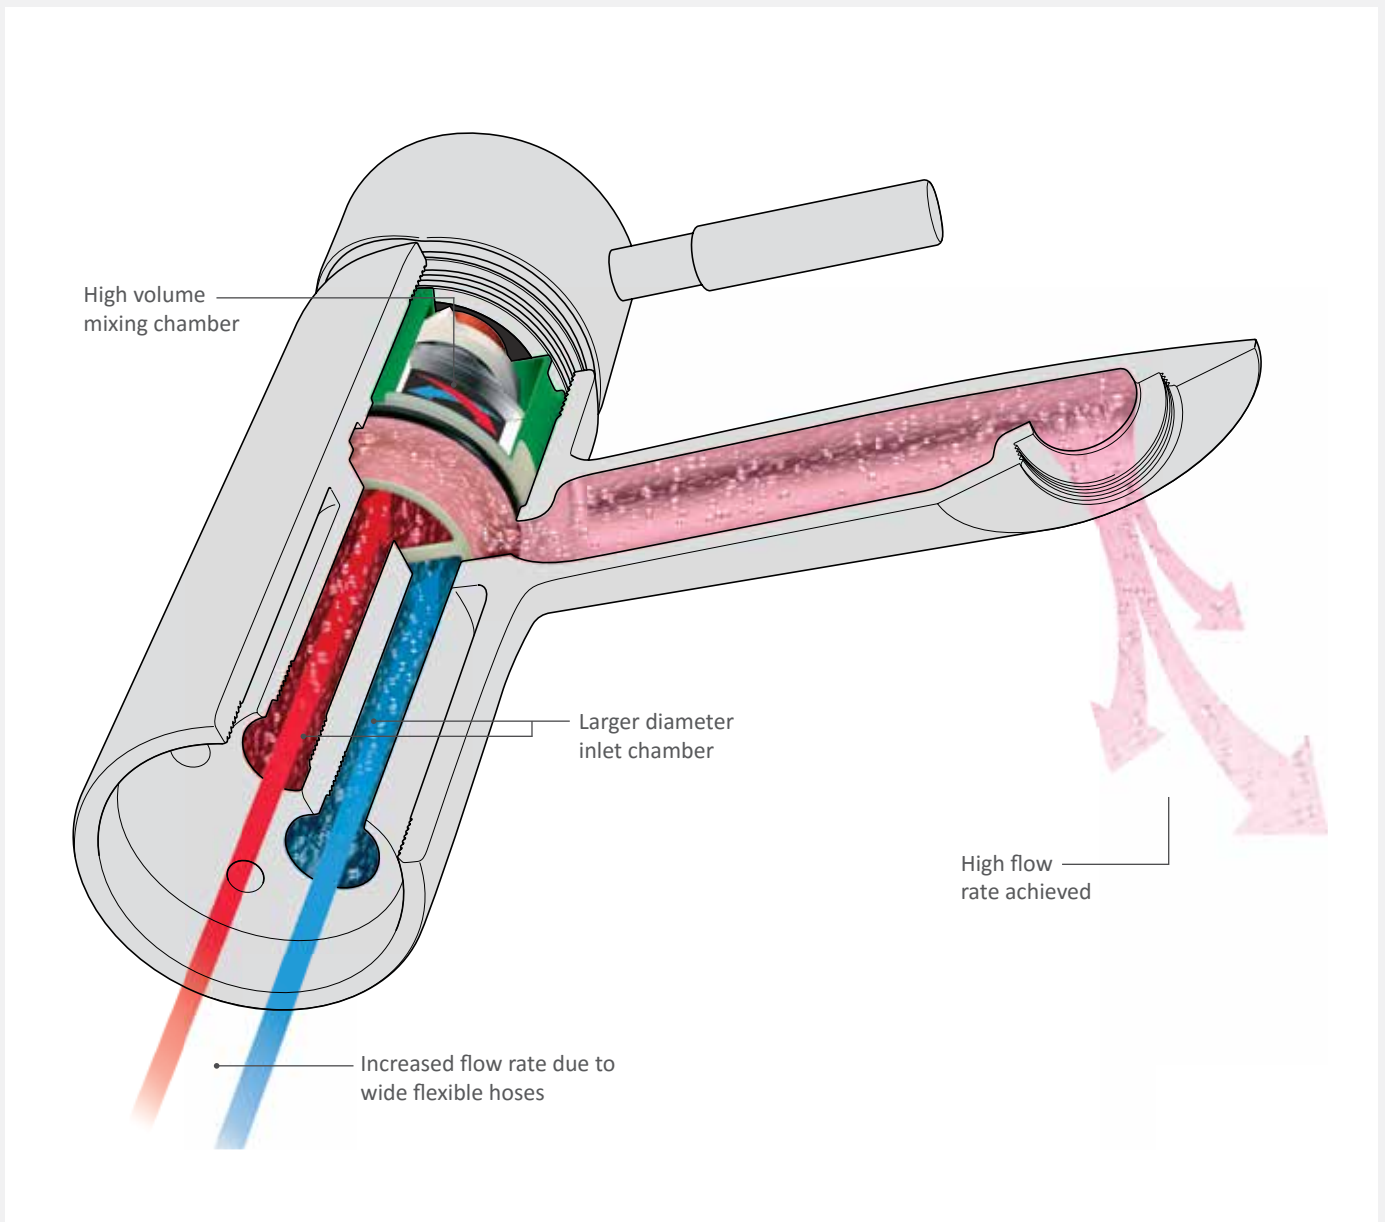

DESIGN

DETAIL

Tap Operating Pressure

Plumbing systems can sometimes suffer from poor flow rates. The UK is unique in that many homes are still using the more traditional, low pressure gravity fed plumbing systems which are most commonly found in older properties.

European manufacturers tend to design taps suitable for more modern plumbing systems which can often cause problems when installed in a typical UK home, resulting in a disappointing flow rate when using the taps.

Tavistock's in-house design team have recognised this problem and engineered our taps so that all of them are suitable for use with both high and low pressure systems.

Most of our taps operate at 0.1bar or above (0.1bar is equal to 1 metre head of water). In plumbing terms this means, for a gravity fed system, if the base height of your water tank is 1m above a tap, then you will have 0.1bar of water pressure at the tap.

If you are unsure, we recommend you seek advice from your plumber who will advise you on the plumbing system you have and the likely water pressures it can achieve. If pressures are too low even for our low pressure taps, you will be able to increase your water pressure using a suitable water pump, and again either your retailer or plumber can advise you on this. Please note that all of our taps are also suitable for high pressure plumbing systems.