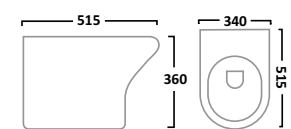

Wall Hung Pan