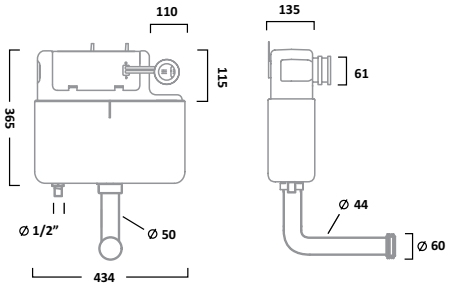

CISTERNS

**Vortex Dual Flush Slimline Concealed Cistern
Bottom Inlet**