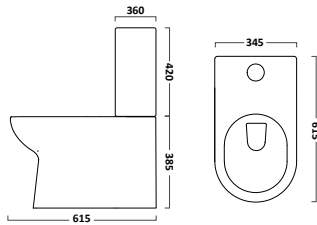

ION SANITARYWARE

Fully Enclosed Close Coupled WC