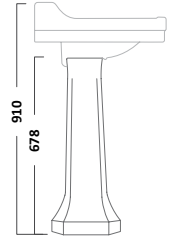

Ceramic Pedestal