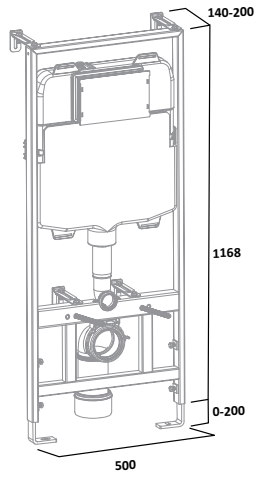

1.17M Wall Hung WC Frame

WHF082
WHFFK

€290.60
€49.92

WHF117

€290.60