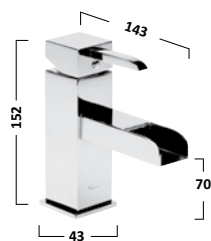

Q60 TAPS

Basin Mixer with Click Waste