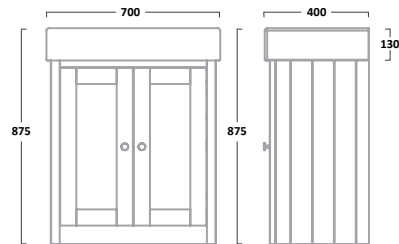

SCSB930S

€192.48

Linen White
Pebble Grey

LAN6SCT.LW
LAN6SCT.PG

€493.26

LAN700.C

€260.79

LAN700B.LW
LAN700B.PG

€558.84