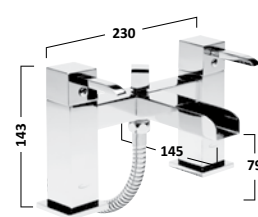

Bath Shower Mixer