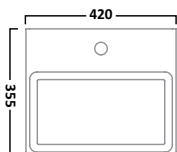

LANSDOWN FURNITURE

420mm Ceramic Basin