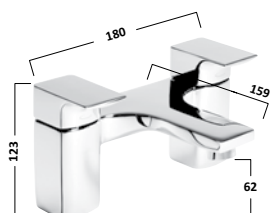

Bath Filler