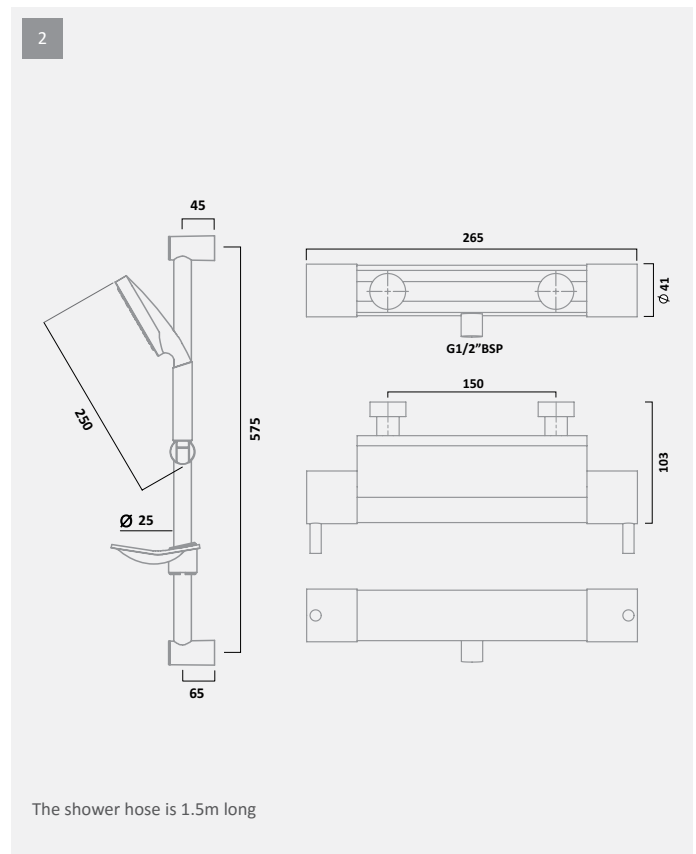

KINETIC CONCEALED VALVE SHOWER SYSTEMS

		FINISH	CODE	RRP INC VAT €
1	Thermostatic Concealed Dual Function Shower Valve with Round Shower Head and Multi Function Handset	Chrome	SKN0303	€714.06
2	Thermostatic Bar Valve with Multi Function Shower Handset	Chrome	SKN0601	€433.41
3	Thermostatic Bar Valve with Round Shower Head and Multi Function Shower Handset	Chrome	SKN0706	€664.40