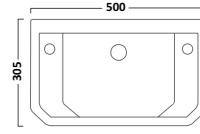

500mm Ceramic Cloakroom Basin