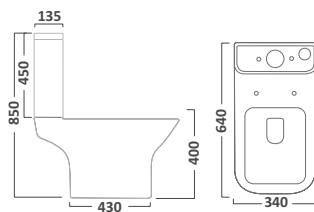

Close Coupled Pan Inc Floor Fittings