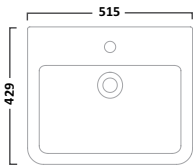

LANSDOWN FURNITURE

515mm Ceramic Basin