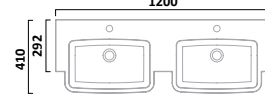

€267.50

— FURNITURE TECHNICAL INFORMATION —

**COURIER ISOCAST BASINS**

**900mm Isocast Basin (Left)**

**900mm Isocast Basin (Right)**

**1200mm Isocast Basin (Left)**

**1200mm Isocast Basin (Right)**

**1200mm Isocast Basin (Double)**