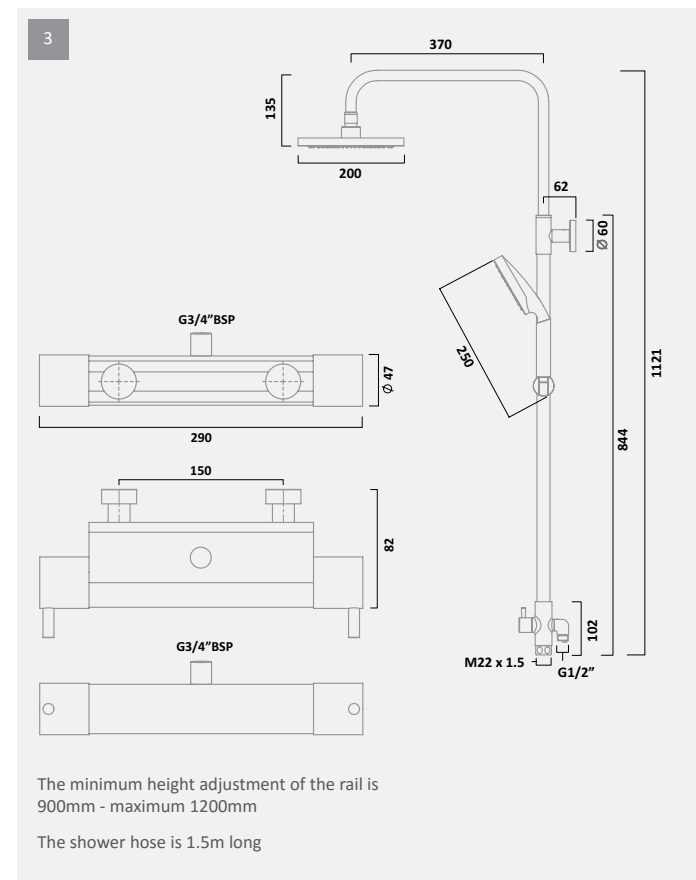

KINETIC CONCEALED VALVE SHOWER SYSTEMS

		FINISH	CODE	RRP INC VAT €
1	Thermostatic Concealed Dual Function Shower Valve with Round Shower Head and Multi Function Handset	Chrome	SKN0303	€714.06
2	Thermostatic Bar Valve with Multi Function Shower Handset	Chrome	SKN0601	€433.41
3	Thermostatic Bar Valve with Round Shower Head and Multi Function Shower Handset	Chrome	SKN0706	€664.40