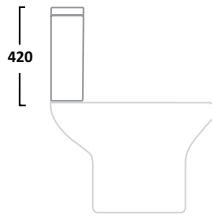

## ION SANITARYWARE

560mm Ceramic Basin

NV560SB

€132.26

Pedestal

NVSQPED

€53.40

6/4L Cistern inc. Flush Fittings