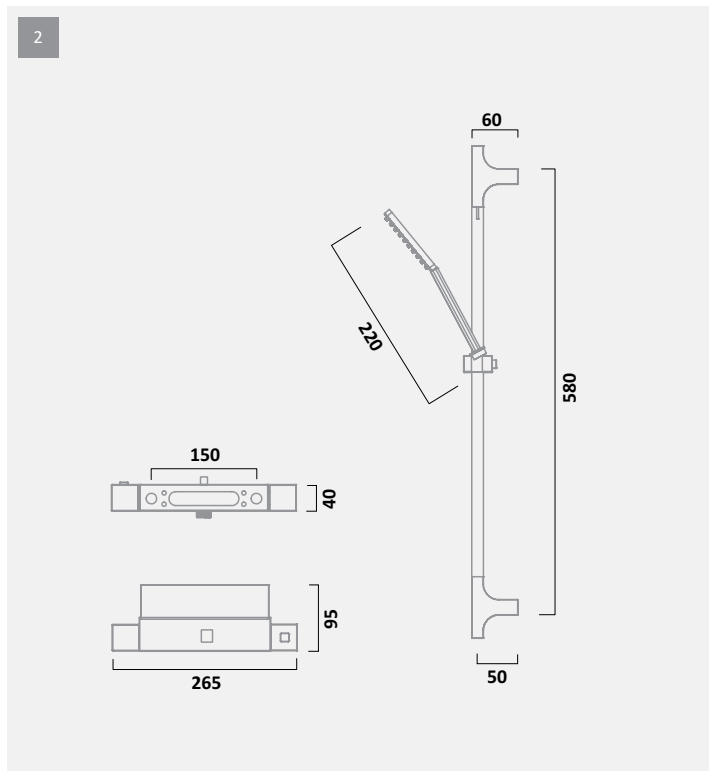

— INDEX SHOWERS TECHNICAL INFORMATION —

INDEX SHOWER SYSTEMS

		FINISH	CODE	RRP INC VAT €
1	Thermostatic Diverter Bar Valve and Accessory Shelf with Shower Head and Single Function Shower Handset	Chrome	SND2008	€520.33
2	Thermostatic Diverter Bar Valve and Accessory Shelf with Single Function Shower Handset	Chrome	SND1917	€284.40