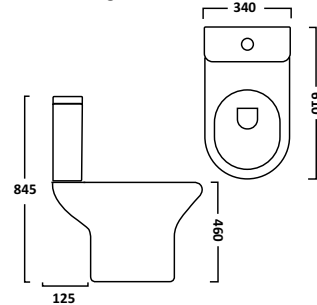

Comfort Height WC Pan