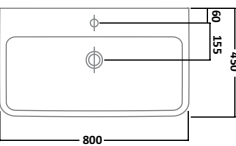

800mm Ceramic Basin
2 Tap Hole