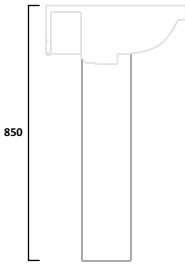

VITORIA SANITARYWARE

SB850S

€156.48

DB850S

€156.48

500mm Ceramic Cloakroom Basin

DB850CLS

€122.94

PE850S

€76.13

ION SANITARYWARE

NV560SB

€132.26

Pedestal

NVSQPED

€53.40

C150S

€89.17

P100S

€172.62

TS150S

€75.50

ION SANITARYWARE

Pan - PF100S
Cistern - C150S
Soft Close - TS150S

€203.66
€89.17
€75.50

Pan - PC150S
Cistern - C150S
Soft Close - TS150S

€244.65
€89.17
€75.50

Back to Wall Pan

BTW100S

€175.72

Wall Hung Pan

WH100S

€215.46

Q60 SANITARYWARE

570mm Ceramic Basin - 1 Tap Hole

SB900S

€125.43

PE900S

€61.35

P900S

€171.38

C900S

€89.17