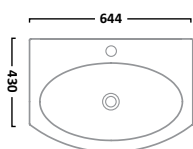

TEMPO FURNITURE

650mm Ceramic Basin