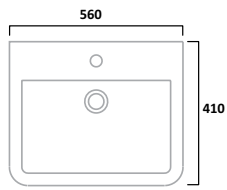

ION SANITARYWARE

560mm Ceramic Basin