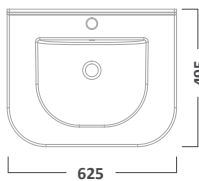

DESIRE FURNITURE

600mm Ceramic Basin