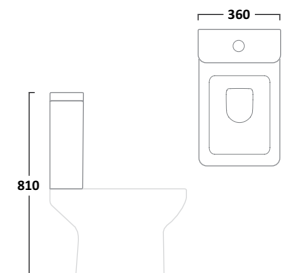

6/4L Cistern Inc Flush Fittings