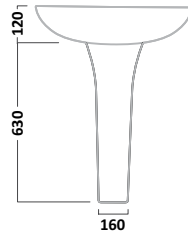

AGENDA SANITARYWARE

Close Coupled WC

SB356S €180.08

SB357S €204.91

SB358S €229.74

Semi Pedestal - SMP350S €68.31
Pedestal - PE350S €68.31

Pan - P350S €341.50
Cistern - C350S €142.82
Slim Seat - TS350S €75.50

AGENDA SANITARYWARE

Pan - BTW350S €341.50

Wrap Over Seat - TS150S €75.50

Slim Seat - TS350S €75.50

SCSB930S €192.48

SCSB920S €180.08

STRUCTURE SANITARYWARE

550mm Ceramic Basin

Pedestal

600mm Ceramic Basin

700mm Ceramic Basin

SB450S €143.44

PE450S €65.45

SB356S €180.08

SB357S €204.91

STRUCTURE SANITARYWARE

800mm Ceramic Basin

Flush Fitting Pan Inc Floor Fittings

SB358S €229.74

P450S €262.09

C450S €124.19

PF450S €273.22