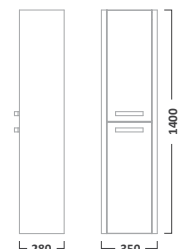

350mm Wall Column Unit

IM60C	€165.42	Gloss White Java	IM6FW IM6FJV	€451.54 €484.33	IM3CW IM3CJV	€442.60 €484.33