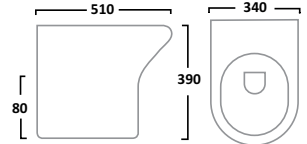

Back to Wall Pan