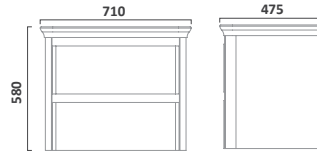

700mm Wall Mounted Unit