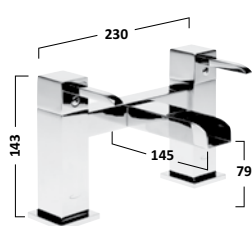

Bath Filler