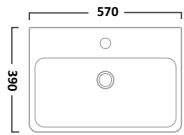

Q60 FURNITURE

570mm Ceramic Basin