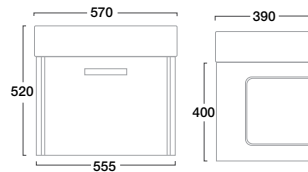

Wall Mounted Unit Single Drawer