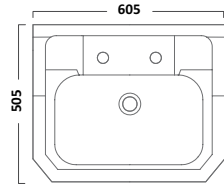

605mm Ceramic Basin - 2 Tap Holes