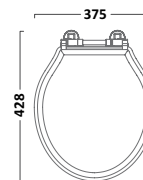

TS850WSC

€113.88

Vitoria Soft Close Bar Hinge Toilet Seat  
Solid Oak

TS850NOSC

€126.67