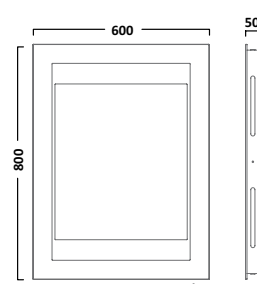

SBL10

€435.15

**Mood Illuminated Mirror**

SBL14

€339.78

**Align Illuminated Mirror**

SBL15

€233.97