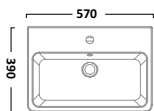

## LANSDOWN FURNITURE

575mm Ceramic Basin

550mm Freestanding Unit

400mm Freestanding Storage  
Cupboard

Wooden Framed Mirror

SB900S

€125.43

Linen White  
Pebble GreyLAN550B.LW  
LAN550B.PG