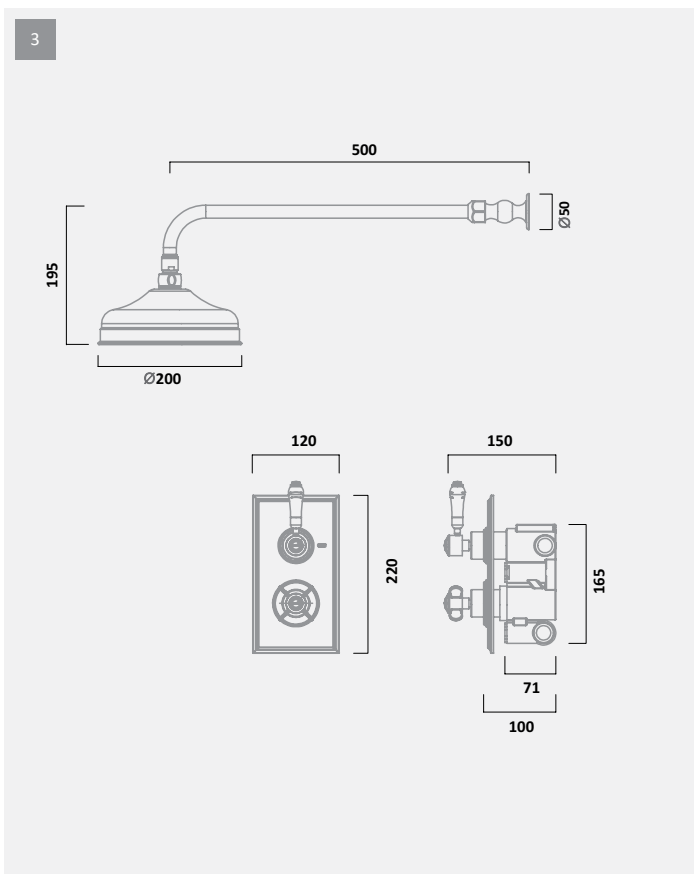

VARSITY SHOWER SYSTEMS			FINISH	CODE	RRP INC VAT €
1	Thermostatic Exposed Single Function Shower Valve with Shower Head		Chrome	SVA1813	€664.41
2	Thermostatic Exposed Dual Function Shower Valve with Shower Head & Handset		Chrome	SVA1712	€819.63
3	Thermostatic Concealed Single Function Shower Valve with Shower Head		Chrome	SVA0214	€515.39
4	Thermostatic Concealed Dual Function Diverter Shower Valve with Shower Head & Single Function Handset		Chrome	SVA1615	€763.75