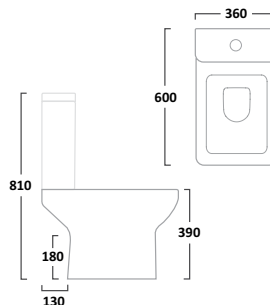

Close Coupled Pan Inc Floor Fittings