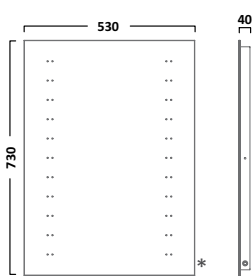

LED ILLUMINATED MIRRORS

Refraction Mirror

SLE410

€476.88