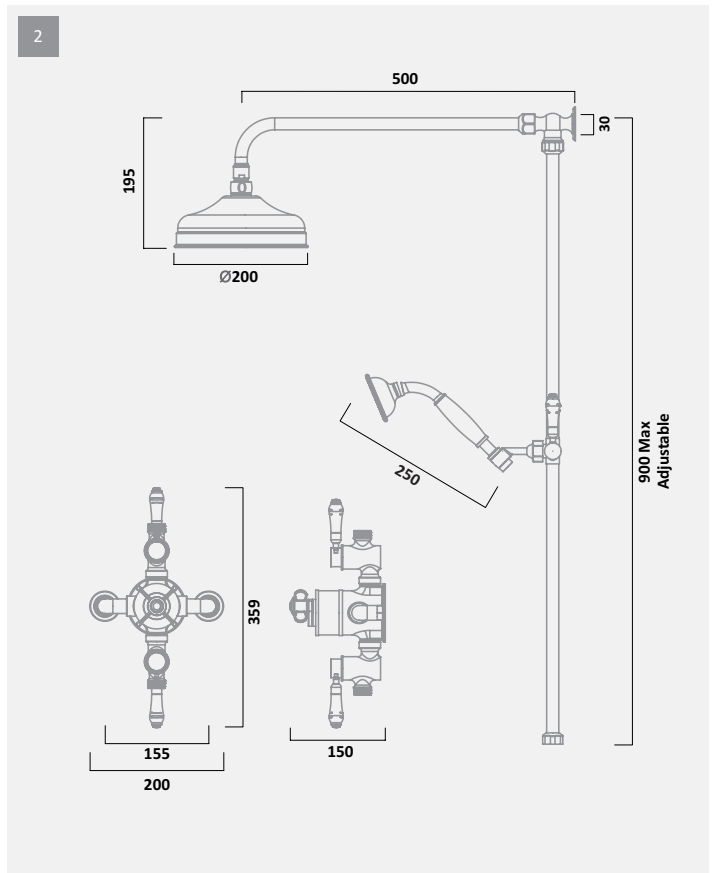

VARSITY SHOWER SYSTEMS			FINISH	CODE	RRP INC VAT €
1	Thermostatic Exposed Single Function Shower Valve with Shower Head		Chrome	SVA1813	€664.41
2	Thermostatic Exposed Dual Function Shower Valve with Shower Head & Handset		Chrome	SVA1712	€819.63
3	Thermostatic Concealed Single Function Shower Valve with Shower Head		Chrome	SVA0214	€515.39
4	Thermostatic Concealed Dual Function Diverter Shower Valve with Shower Head & Single Function Handset		Chrome	SVA1615	€763.75