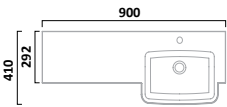

€267.50

— FURNITURE TECHNICAL INFORMATION —

**COURIER ISOCAST BASINS**

**900mm Isocast Basin (Left)**

**900mm Isocast Basin (Right)**

**1200mm Isocast Basin (Left)**

**1200mm Isocast Basin (Right)**

**1200mm Isocast Basin (Double)**