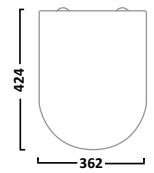

Soft Close Quick Release Toilet Seat