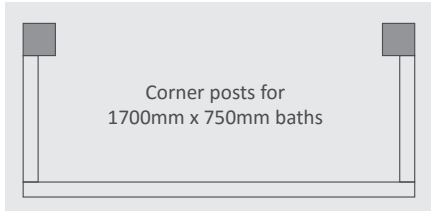

## LANSDOWN BATH PANELS

linen white

pebble grey

Coordinate with  
Lansdown  
Furniture

Corner posts for  
1700mm x 750mm baths

Corner posts for  
1800mm x 800mm baths