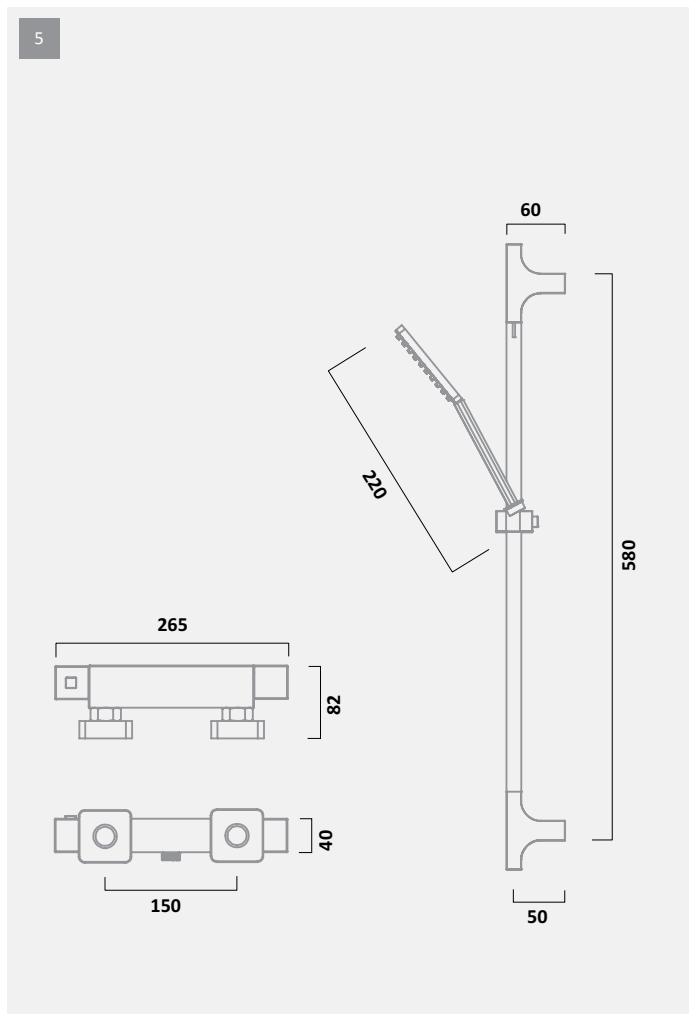

INDEX SHOWERS TECHNICAL INFORMATION

INDEX SHOWER SYSTEMS		FINISH	CODE	RRP INC VAT €
3	Thermostatic Concealed Dual Function Diverter Valve with 220 x 220mm Square Shower Head & Single Function Shower Handset	Chrome	SND1610	€562.57
4	Thermostatic Diverter Bar Valve with 200 x 200mm Square Stainless Steel Shower Head and Single Function Shower Handset	Chrome	SND1508	€485.57
5	Thermostatic Bar Valve with Single Function Shower Handset	Chrome	SND0617	€234.71