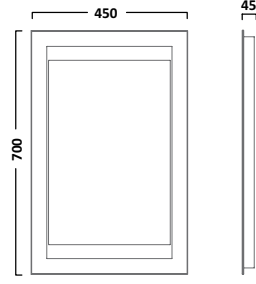

SBL10

€435.15

**Mood Illuminated Mirror**

SBL14

€339.78

**Align Illuminated Mirror**

SBL15

€233.97