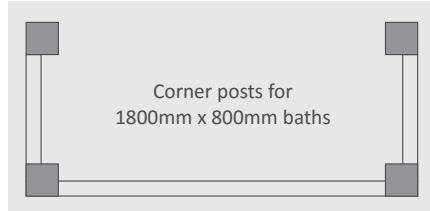

## LANSDOWN BATH PANELS

linen white

pebble grey

Coordinate with  
Lansdown  
Furniture

Corner posts for  
1700mm x 750mm baths

Corner posts for  
1800mm x 800mm baths