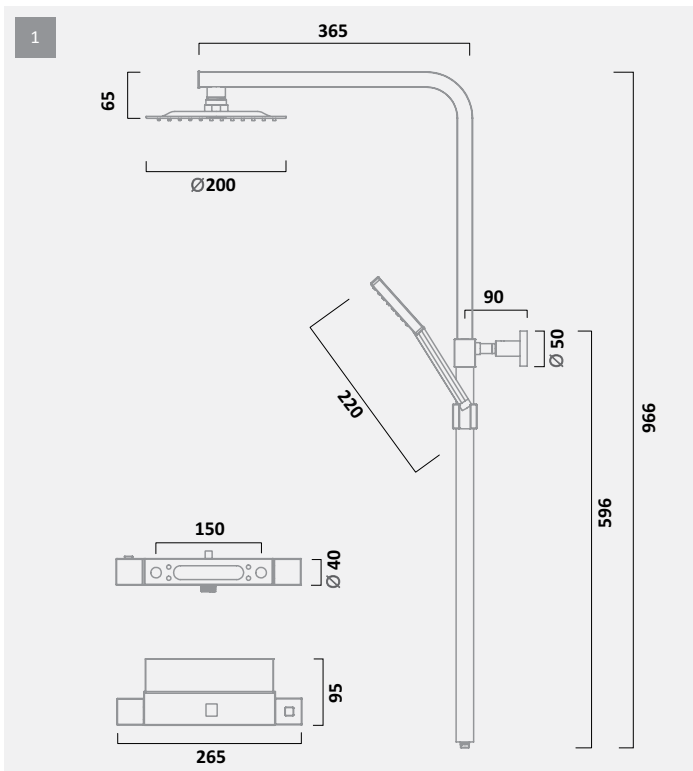

— INDEX SHOWERS TECHNICAL INFORMATION —

INDEX SHOWER SYSTEMS

		FINISH	CODE	RRP INC VAT €
1	Thermostatic Diverter Bar Valve and Accessory Shelf with Shower Head and Single Function Shower Handset	Chrome	SND2008	€520.33
2	Thermostatic Diverter Bar Valve and Accessory Shelf with Single Function Shower Handset	Chrome	SND1917	€284.40