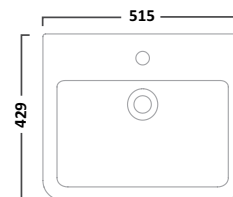

515 Semi-countertop Basin

SCSB930S

€192.48