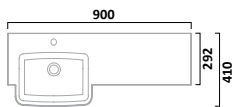

€267.50

— FURNITURE TECHNICAL INFORMATION —

**COURIER ISOCAST BASINS**

**900mm Isocast Basin (Left)**

**900mm Isocast Basin (Right)**

**1200mm Isocast Basin (Left)**

**1200mm Isocast Basin (Right)**

**1200mm Isocast Basin (Double)**