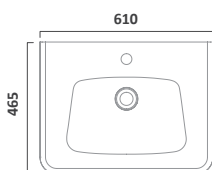

€503.70  
€581.19  
€581.19

**EQUATE FURNITURE**

**600mm Ceramic Basin**

**600mm Wall Mounted Unit**

**600mm Freestanding Unit**

EQ60C

€226.52

**Gloss White  
White/Grey Oak**