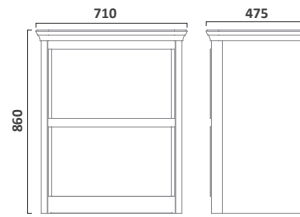

700mm Freestanding Unit