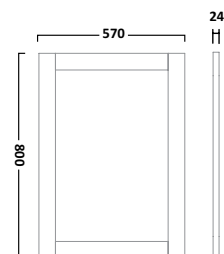

## LANSDOWN FURNITURE

575mm Ceramic Basin

550mm Freestanding Unit

400mm Freestanding Storage  
Cupboard

Wooden Framed Mirror

SB900S

€125.43

Linen White  
Pebble GreyLAN550B.LW  
LAN550B.PG