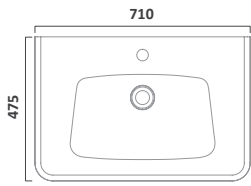

EQUATE FURNITURE

700mm Ceramic Basin