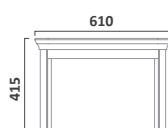

€503.70  
€581.19  
€581.19

**EQUATE FURNITURE**

**600mm Ceramic Basin**

**600mm Wall Mounted Unit**

**600mm Freestanding Unit**

EQ60C

€226.52

**Gloss White  
White/Grey Oak**