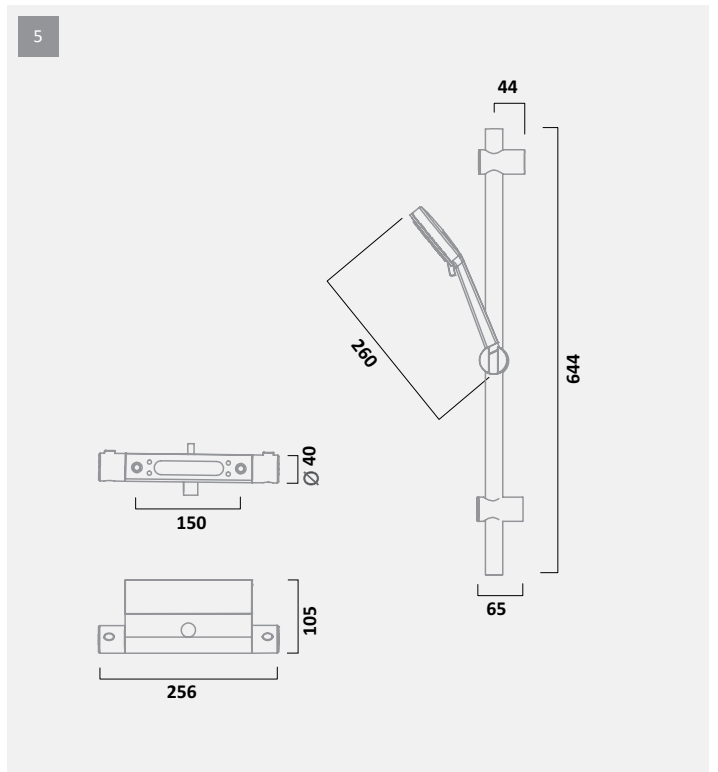

— QUANTUM SHOWERS TECHNICAL INFORMATION —

QUANTUM SHOWER SYSTEMS

		FINISH	CODE	RRP INC VAT €
4	Thermostatic Diverter Bar Valve and Accessory Shelf with Round Shower Head and Multi Function Shower Handset	Chrome	SQT2009	€433.42
5	Thermostatic Diverter Bar Valve and Accessory Shelf with Multi Function Shower Handset	Chrome	SQT1916	€284.40