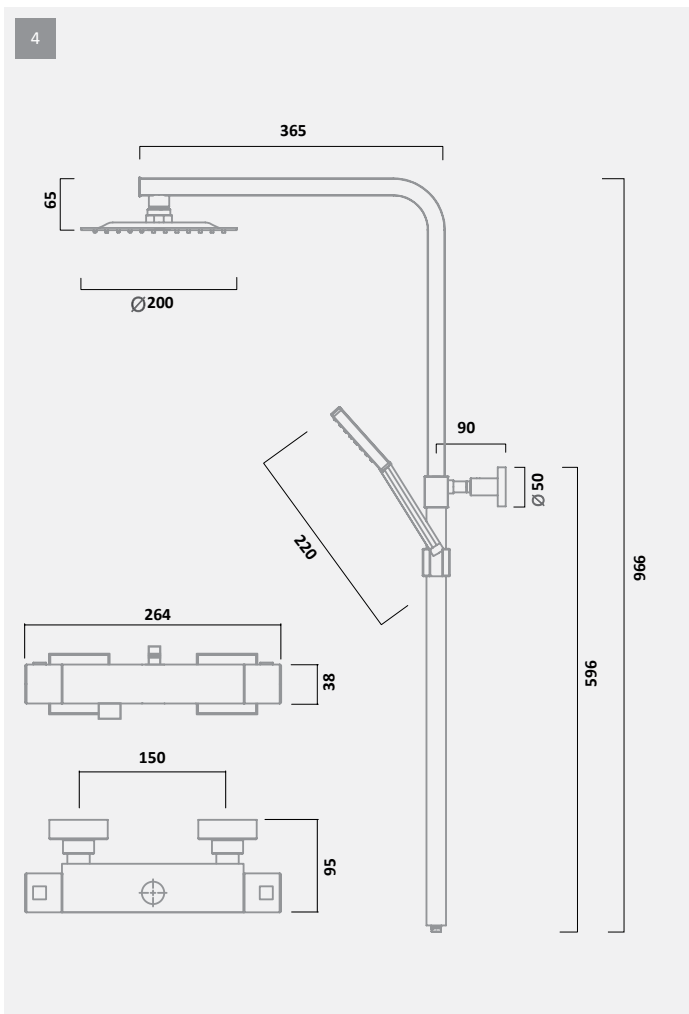

INDEX SHOWERS TECHNICAL INFORMATION

INDEX SHOWER SYSTEMS		FINISH	CODE	RRP INC VAT €
3	Thermostatic Concealed Dual Function Diverter Valve with 220 x 220mm Square Shower Head & Single Function Shower Handset	Chrome	SND1610	€562.57
4	Thermostatic Diverter Bar Valve with 200 x 200mm Square Stainless Steel Shower Head and Single Function Shower Handset	Chrome	SND1508	€485.57
5	Thermostatic Bar Valve with Single Function Shower Handset	Chrome	SND0617	€234.71