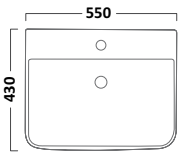

STRUCTURE SANITARYWARE

550mm Ceramic Basin