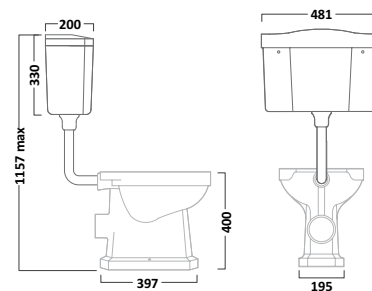

Cistern - CL850S

€153.99

Down pipe kit - LLK850S

€70.43