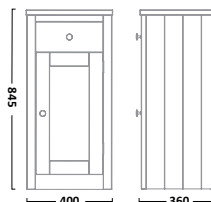

## LANSDOWN FURNITURE

575mm Ceramic Basin

550mm Freestanding Unit

400mm Freestanding Storage  
Cupboard

Wooden Framed Mirror

SB900S

€125.43

Linen White  
Pebble GreyLAN550B.LW  
LAN550B.PG