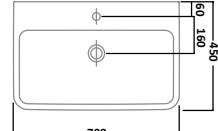

700mm Ceramic Basin

SB450S €143.44

PE450S €65.45

SB356S €180.08

SB357S €204.91