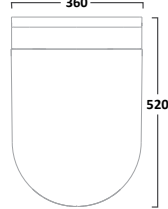

## AGENDA SANITARYWARE

Back to Wall Pan  
Side ViewWrap Over Soft Close Quick  
Release Toilet SeatSlim Soft Close Quick Release  
Toilet Seat

Semi-countertop Ceramic Basin

Semi-countertop Slim Depth Basin