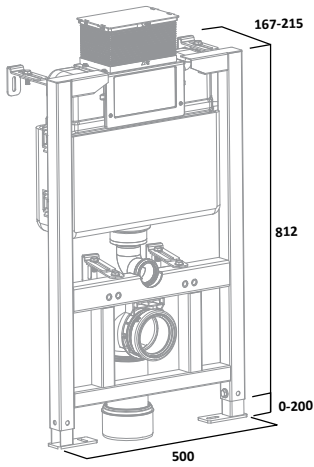

WALL HUNG FRAMES

0.82M Wall Hung WC Frame