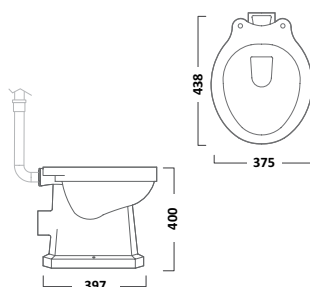

VITORIA SANITARYWARE

High / Low Level Cistern Compatible WC Pan

PL850S

€160.20