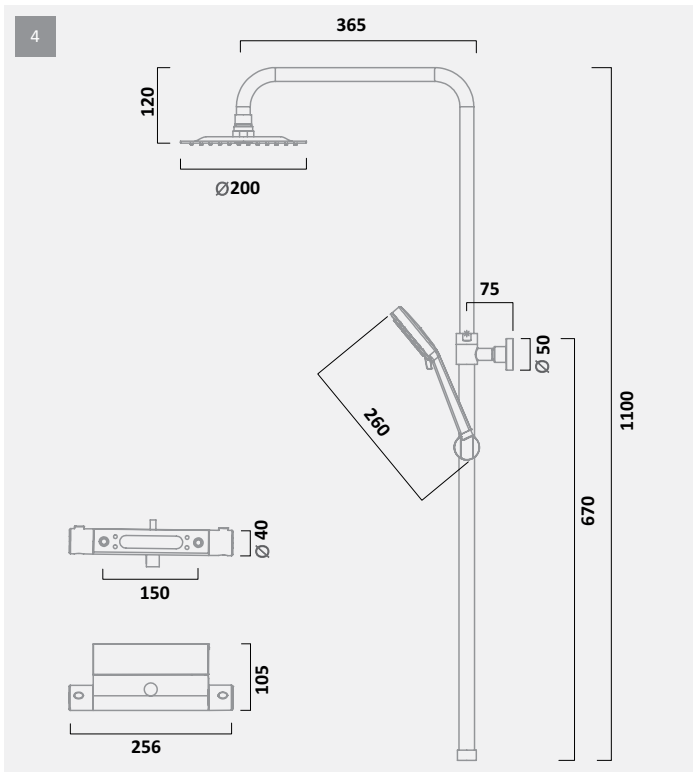

— QUANTUM SHOWERS TECHNICAL INFORMATION —

QUANTUM SHOWER SYSTEMS

		FINISH	CODE	RRP INC VAT €
4	Thermostatic Diverter Bar Valve and Accessory Shelf with Round Shower Head and Multi Function Shower Handset	Chrome	SQT2009	€433.42
5	Thermostatic Diverter Bar Valve and Accessory Shelf with Multi Function Shower Handset	Chrome	SQT1916	€284.40