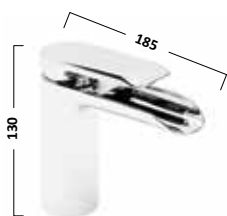

SOLACE TAPS

Basin Mixer with Click Waste