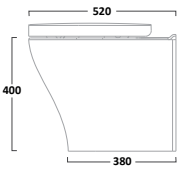

## AGENDA SANITARYWARE

Back to Wall Pan  
Side ViewWrap Over Soft Close Quick  
Release Toilet SeatSlim Soft Close Quick Release  
Toilet Seat

Semi-countertop Ceramic Basin

Semi-countertop Slim Depth Basin