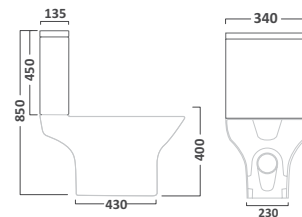

4.5/3L Cistern Inc Flush Fittings

Flush Fitting Pan Inc Floor Fittings