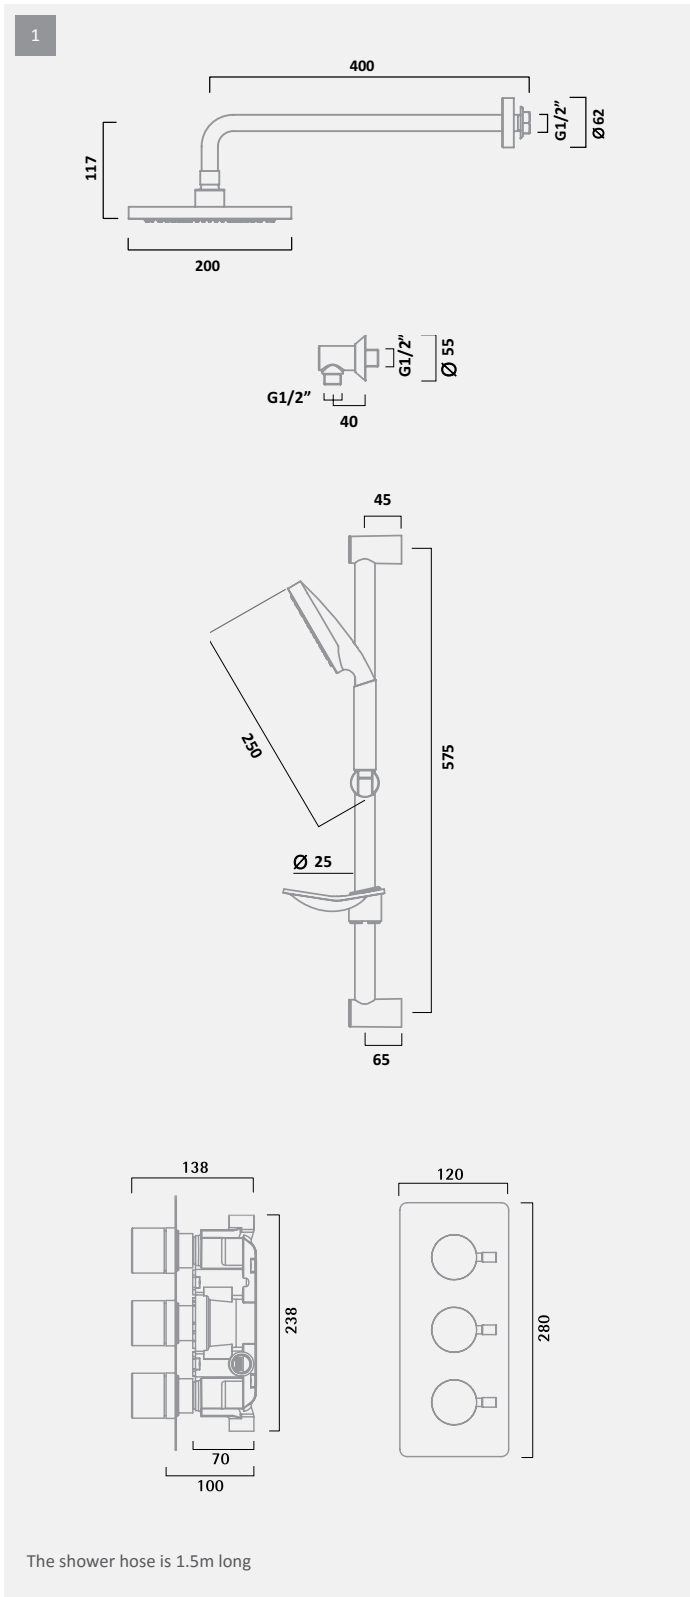

KINETIC CONCEALED VALVE SHOWER SYSTEMS

		FINISH	CODE	RRP INC VAT €
1	Thermostatic Concealed Dual Function Shower Valve with Round Shower Head and Multi Function Handset	Chrome	SKN0303	€714.06
2	Thermostatic Bar Valve with Multi Function Shower Handset	Chrome	SKN0601	€433.41
3	Thermostatic Bar Valve with Round Shower Head and Multi Function Shower Handset	Chrome	SKN0706	€664.40