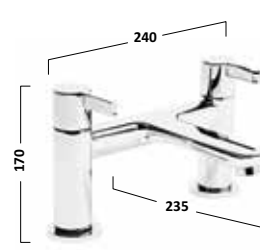

Bath Filler