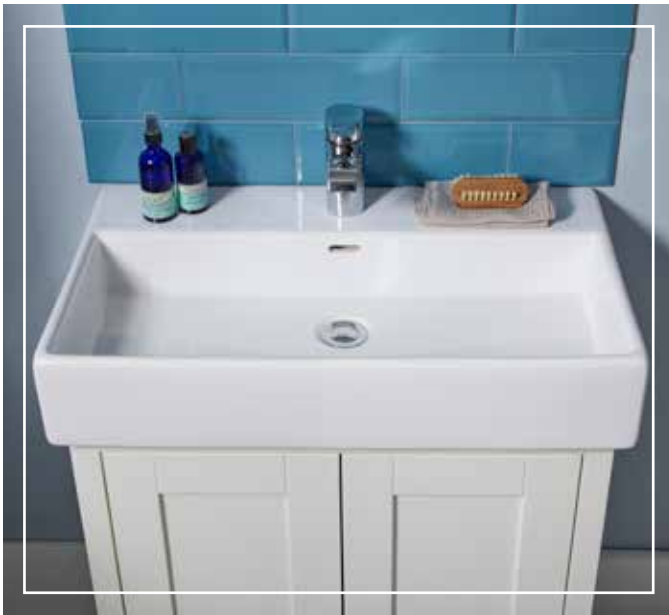

LANSDOWN FEATURES & FINISHES

Basin units

The flat fronted ceramic basins come in a variety of sizes to complement the classic styling of the Lansdown range. There is a wide choice of freestanding basin units, suitable for cloakrooms and family bathrooms.

There is also a semi-countertop basin unit which allows Lansdown to be assembled in a run with a worktop for a more fitted furniture look.

All units are hand painted and feature a solid wood frame with 5 piece doors and tongue and groove feature side panels to give a classically timeless appeal.

Coordinating units & bath panels

Back to wall and storage units, a mirror and bath panels complete this beautifully understated range.

Soft close doors

Lansdown units feature soft close drawers and doors to give a quiet and controlled closure.

10 year guarantee

All Tavistock furniture is made from the very best quality materials and manufacturing techniques. Such is our confidence that we can offer a 10 year guarantee on all furniture units.

Finish options