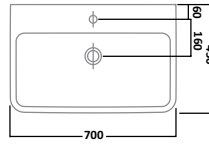

700mm Ceramic Basin
1 Tap Hole