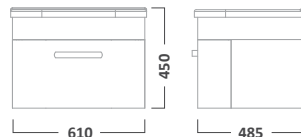

600mm Wall Mounted Unit