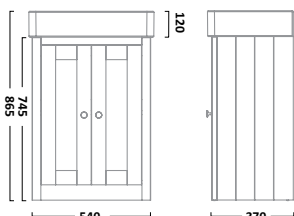

## LANSDOWN FURNITURE

575mm Ceramic Basin

550mm Freestanding Unit

400mm Freestanding Storage  
Cupboard

Wooden Framed Mirror

SB900S

€125.43

Linen White  
Pebble GreyLAN550B.LW  
LAN550B.PG