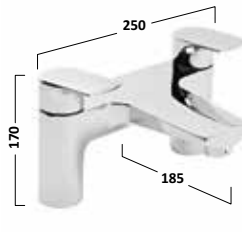

Bath Filler