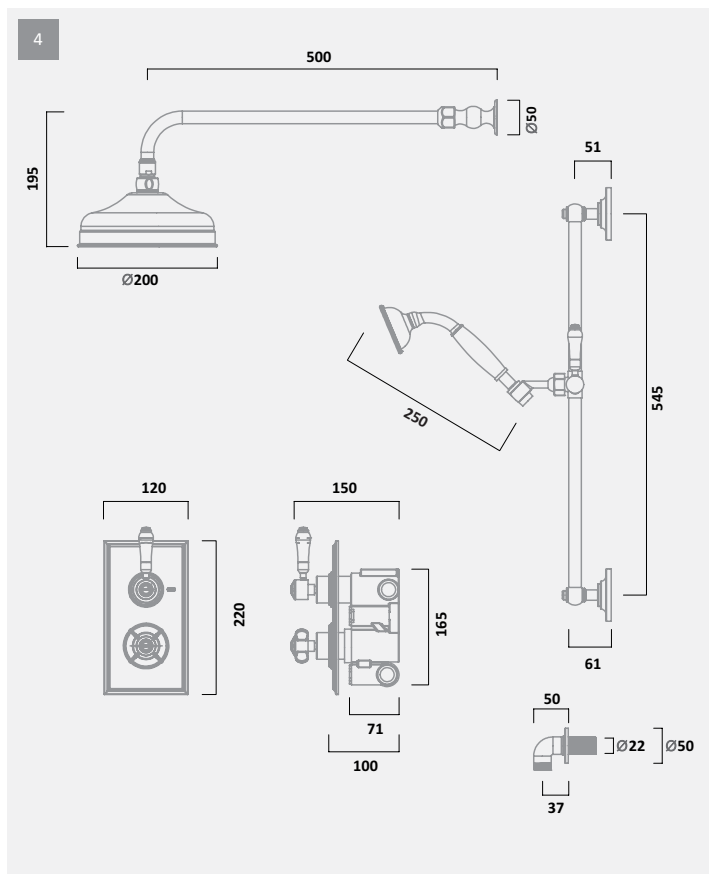

VARSITY SHOWER SYSTEMS			FINISH	CODE	RRP INC VAT €
1	Thermostatic Exposed Single Function Shower Valve with Shower Head		Chrome	SVA1813	€664.41
2	Thermostatic Exposed Dual Function Shower Valve with Shower Head & Handset		Chrome	SVA1712	€819.63
3	Thermostatic Concealed Single Function Shower Valve with Shower Head		Chrome	SVA0214	€515.39
4	Thermostatic Concealed Dual Function Diverter Shower Valve with Shower Head & Single Function Handset		Chrome	SVA1615	€763.75