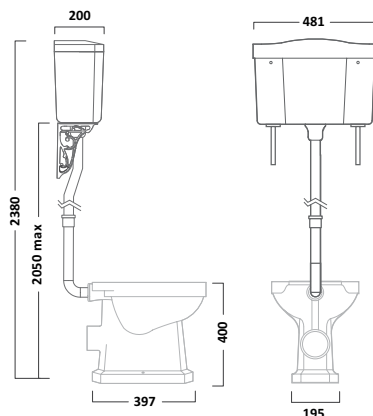

High Level Ceramic Cistern including Fittings with
Chrome Down Pipe, Ornate Bracket & Fixing Kit

Cistern - CH850S

€153.99

Down pipe kit with chain pull - HLK850S

€345.23

Low Level Cistern including Fittings & Down Pipe