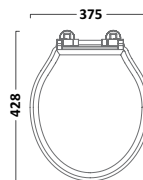

## VITORIA SANITARYWARE

Close Coupled Pan inc. Floor Fittings

P850S

€186.90

Close Coupled Cistern

C850S

€153.99

Vitoria Soft Close Bar Hinge Toilet Seat  
Gloss White