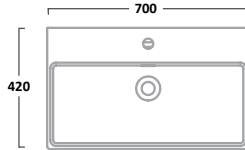

## LANSDOWN FURNITURE

515mm Ceramic Basin

600mm Semi Countertop unit

700mm Ceramic Basin

700 Freestanding Basin

SCSB930S

€192.48

Linen White  
Pebble GreyLAN6SCT.LW  
LAN6SCT.PG