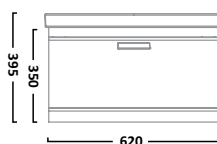

650mm Wall Mounted Unit