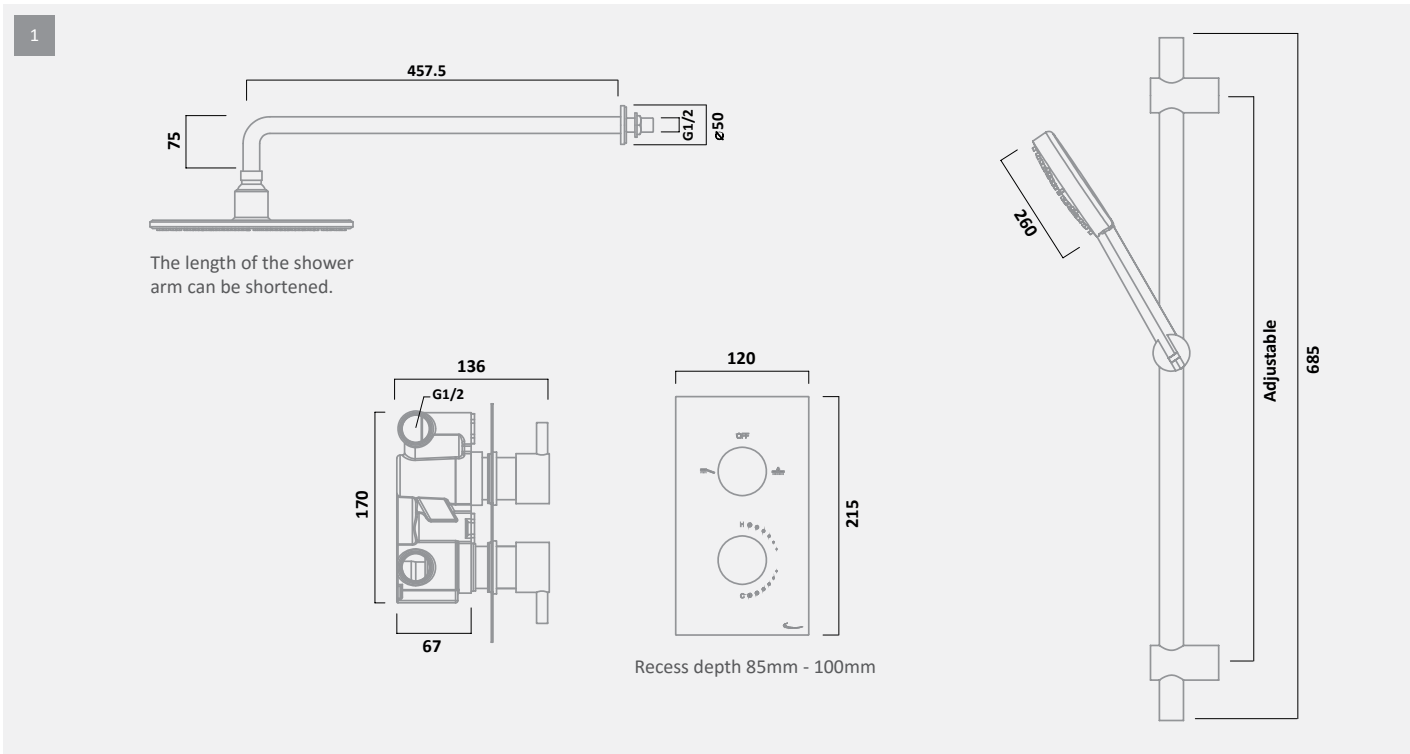

QUANTUM SHOWER SYSTEMS

		FINISH	CODE	RRP INC VAT €
1	Thermostatic Concealed Dual Function Diverter Valve with 200mm Round Shower Head & Multi Function Shower Handset	Chrome	SQT1611	€524.07
2	Thermostatic Diverter Bar Valve with 200mm Round Stainless Steel Shower Head and Multi Function Shower Handset	Chrome	SQT1509	€382.50
3	Thermostatic Bar Valve with Multi Function Shower Handset	Chrome	SQT0616	€209.89