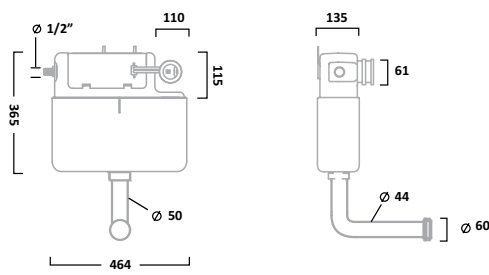

**Apex Dual Flush Slimline Concealed Cistern
Side Inlet**

VOR790

€117.43

APX790

€117.43