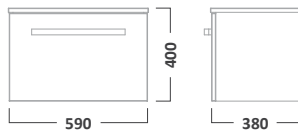

600mm Wall Mounted Unit