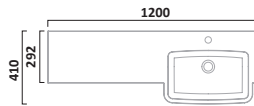

1200mm Isocast Basin (Right)