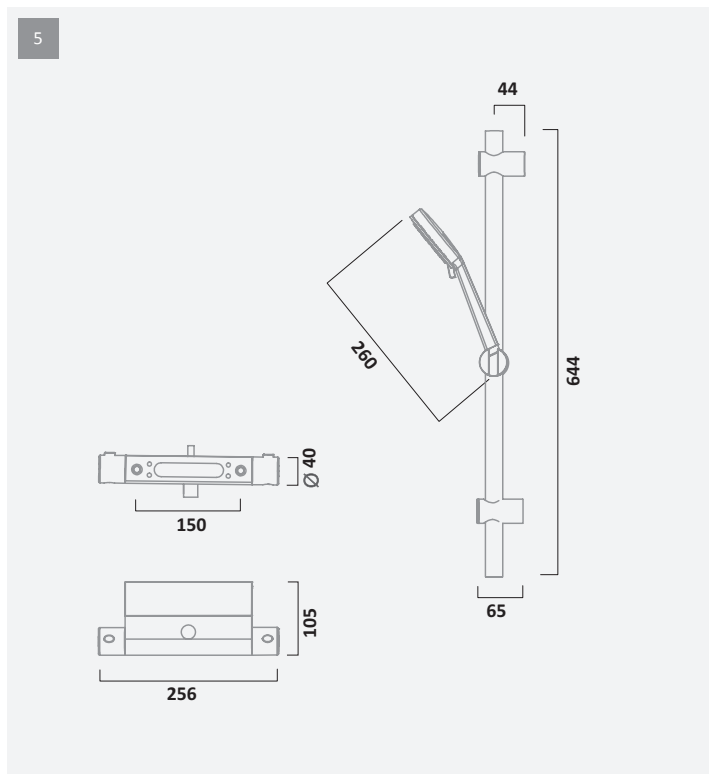

— QUANTUM SHOWERS TECHNICAL INFORMATION —

QUANTUM SHOWER SYSTEMS

		FINISH	CODE	RRP INC VAT £	RRP INC VAT €
4	Thermostatic Diverter Bar Valve and Accessory Shelf with Round Shower Head and Multi Function Shower Handset	chrome	SQT2009	£349.00	€454.31
5	Thermostatic Diverter Bar Valve and Accessory Shelf with Multi Function Shower Handset	chrome	SQT1916	£229.00	€298.10