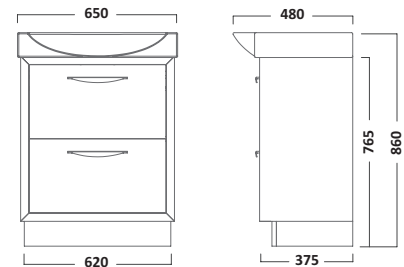

620mm Freestanding Unit

ST650C

£162.60
€211.66

Gloss White
Light Java
Dark Java

ST650WW

£368.40 €479.56

ST650FW
ST650FLJ
ST650FDJ

£580.80 €756.06
£648.00 €843.53
£648.00 €843.53