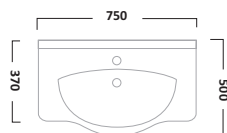

ASPEN FURNITURE

750mm Ceramic Basin