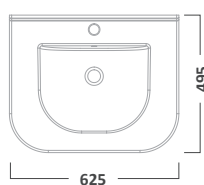

DESIRE FURNITURE

600mm Ceramic Basin