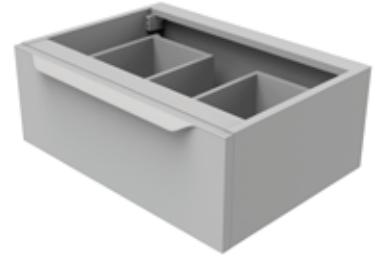

600MM DRAWER UNIT (with cut-out)

ATD600LJ	600mm Unit (cut-out) Light Java	£294.00
ATD600DJ	600mm Unit (cut-out) Dark Java	€382.71
	595(w) x 225(h) x 425(d)mm