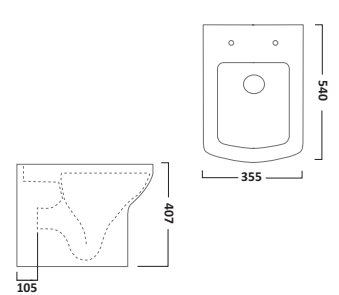

Back To Wall Pan With Soft Close Seat

BTW700S

£261.00
€339.76