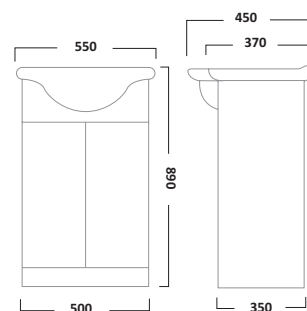

550mm Ceramic Basin

500mm Freestanding Unit

A60CNRC

£153.00
€199.17

White

A60CNRB

£267.00
€347.57

L50C

£190.20
€247.59

A50B

£285.00
€371.00