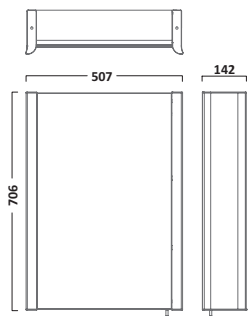

IDEA ALUMINIUM CABINET

Single Door Cabinet

ID50AL

£606.00
€788.86