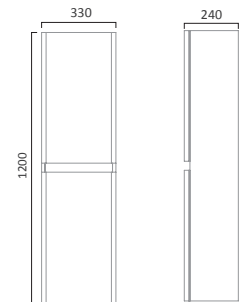

330mm Storage Unit

EQ70C	£195.60 €254.62	Gloss White White/Grey Oak	EQ700W EQ700WA	£391.20 €509.24	EQ7FW EQ7FWA	£442.80 €576.41	EQ3CW EQ3CWA	£259.20 €337.41