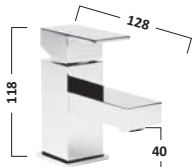

Bath Shower Mixer

TSN42

£251.40
€327.26

INDEX TAPS

Mini Basin Mixer with Click Waste

TND61

£162.60
€211.66

Basin Mixer with Click Waste