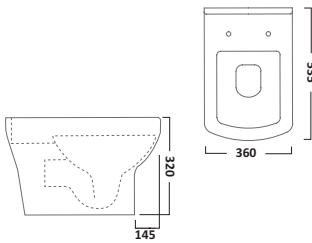

C700S

£115.00
€149.70

Back To Wall Pan With Soft Close Seat

BTW700S

£261.00
€339.76

VIBE SANITARYWARE

Wall Hung Pan with Soft Close Seat

WH700S