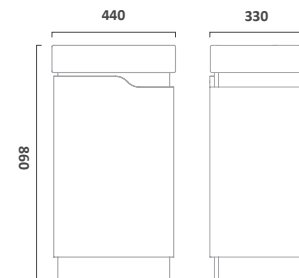

440mm Freestanding Unit

EG45C	£117.12 €152.46	Gloss White White/Grey Oak	EG450W EG450WA	£272.40 €354.60	EG45FW EG45FWA	£312.00 €406.15