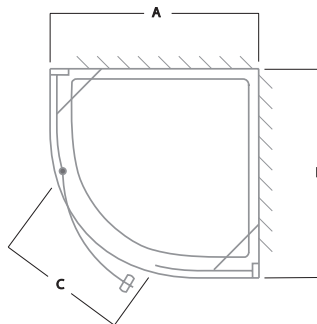

HINGED

DOOR QUADRANT

The hinged door quadrant delivers a semi-frameless, uncluttered and desirable look for smaller bathrooms and en-suites. Available in 900mm x 900mm it provides plentiful space without compromising on form or functionality. The door can be left or right handed to provide greater versatility. This product consists of one curved hinged door and two curved fixed panels.

This enclosure comes with a Lifetime Guarantee covering all manufacturing defects | Guardshield glass protection coating as standard | 8mm Toughened safety glass | Fully concealed wall fixings with uniquely shaped concave aluminium trim strip | Brass hinges | Wall profiles give a maximum of 40mm adjustment, 20mm each side, for out of true walls | Can be fitted to open from the left or right.

AVAILABLE SIZE FORMATS

Hinged door quadrant left