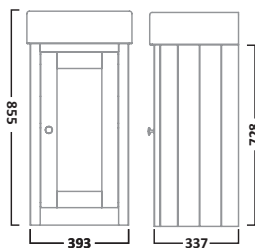

400mm Cloakroom Unit