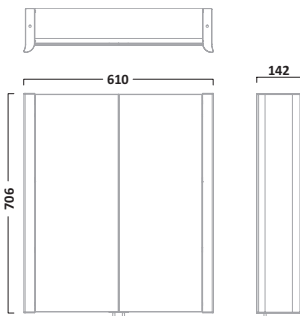

£606.00
€788.86

Double Door Cabinet

ID60AL

£720.00
€937.26

MOVE ALUMINIUM CABINET

Single Door Cabinet

MO48AL

£265.80
€346.01