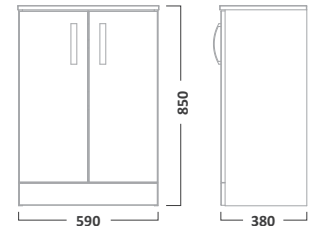

600mm Freestanding Unit

SW60C

£133.20
€173.39

Gloss White
Montana Gloss

SW600W
SW600MG

£241.80
€314.76

SWF6W
SWF6MG

£282.00
€367.09