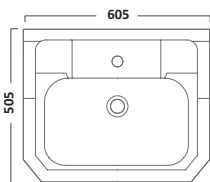

VITORIA SANITARYWARE

605mm Ceramic Basin - 1 Tap Hole