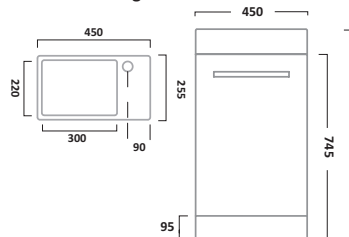

450mm Freestanding Unit & Ceramic Basin