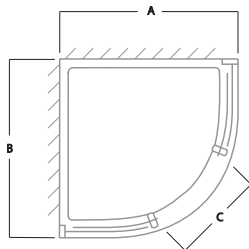

SLIDING

DOOR QUADRANT

Perfectly proportioned in a choice of two sizes, the sliding door quadrant offers a true style statement. The combination of great functionality and space saving design makes them ideal for corner installations. The sliding door quadrant is available as a single or double door option.

These enclosures come with a Lifetime Guarantee covering all manufacturing defects | Guardshield glass protection coating as standard | 8mm toughened safety glass | Brass and stainless steel rollers with a quick release function allowing the doors to swing away for ease of cleaning | Fully concealed wall fixings with uniquely shaped concave aluminium trim strip | Wall profiles give a maximum of 40mm adjustment 20mm each side, for out of true walls | The single door option can be fitted to open from the left or right.

AVAILABLE SIZE FORMATS

Double sliding door quadrant