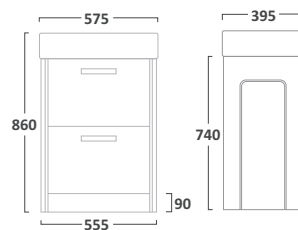

Q60 FURNITURE

575mm Ceramic Basin

Wall Mounted Unit Single Drawer

Freestanding Unit Double Drawer

Back to Wall WC Unit
(Including Worktop)

SB900S	£101.00 €131.48	Gloss White Graphite	Q600W Q600G	£272.40 €354.60	Q6FW Q6FG	£403.20 €524.87	Q6BTWW Q6BTWG	£259.20 €337.41
--------	--------------------	-------------------------	----------------	--------------------	--------------	--------------------	------------------	--------------------