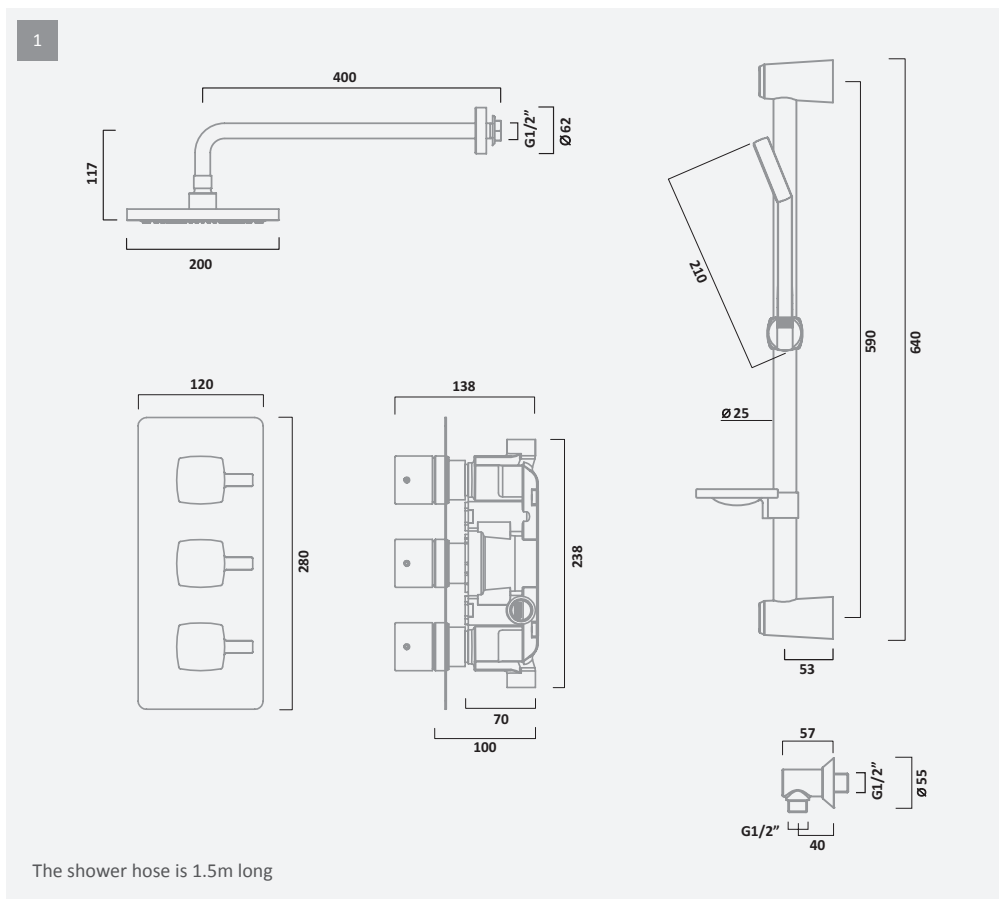

LOGIC CONCEALED VALVE SHOWER SYSTEMS		FINISH	CODE	RRP INC VAT £	RRP INC VAT €
1	Thermostatic Concealed Dual Function Shower Valve with Square Shower Handset and Single Function Handset	Chrome	SLG0304	£575.00	€748.51