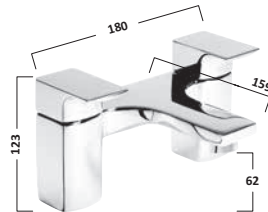

Bath Filler