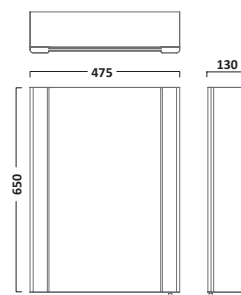

Double Door Cabinet

MO58AL

£310.80
€404.58

DETAIL CABINET

Single Door Cabinet

DE47W - White
DE47AW - Walnut£169.80
£184.80€221.04
€240.56

Double Door Cabinet

DE60W - White
DE60AW - Walnut£214.20
£229.20€278.83
€298.36