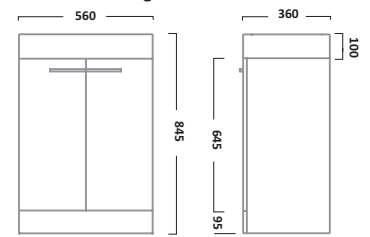

560mm Freestanding Unit & Basin

Gloss Black
Gloss White
Walnut

KWM45BK
KWM45W
KWM45AW

£375.60 €488.94
£322.80 €420.20
£337.20 €438.95

KFS45BK
KFS45W
KFS45AW

£388.80 €506.12
£337.20 €438.95
£351.60 €457.70

K56FBK
K56FW
K56FAW

£504.00 €656.08
£462.00 €601.41
£474.00 €617.03