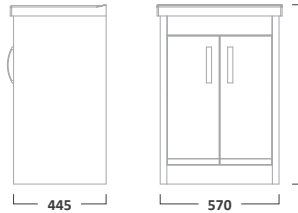

DESIRE FURNITURE

800mm Ceramic Basin

650mm Wall Mounted Unit

DS80C

£166.80
€217.13Gloss White
PuttyDS800W
DS800PY£369.60
€481.13

IMPACT FURNITURE

600mm Ceramic Basin

600mm Floorstanding Unit