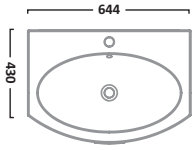

TEMPO FURNITURE

650mm Ceramic Basin