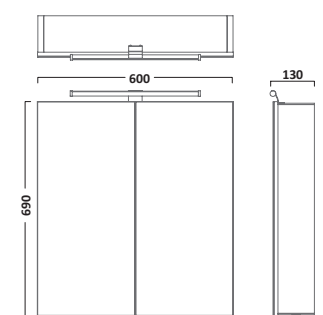

Double Door Cabinet

CO60AL

£294.60
€383.50