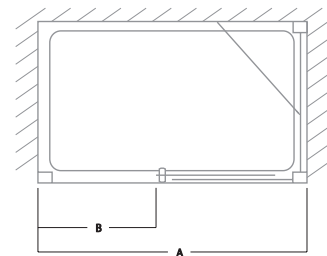

Straight sliding door - side panel right

Dimensions	Code	A	B	Height	RRP inc VAT	
1000mm Straight Sliding Door	SE1S10	960min - 996max	474	1950	£774.00	€1,007.55
1200mm Straight Sliding Door	SE1S12	1160min - 1196max	576	1950	£888.00	€1,155.95
1400mm Straight Sliding Door	SE1S14	1360min - 1396max	675	1950	£966.00	€1,257.49
1700mm Straight Sliding Door	SE1S17	1660min - 1696max	675	1950	£1,068.00	€1,390.27

For shower tray options see page 236 - 237

Side panel options:

Side Panel Dimensions	Code	Dimensions	Width	Height	RRP inc VAT	
760mm Side Panel	SE1SP76	760 x 1950mm	715min - 733max	1950	£393.60	€512.37
800mm Side Panel	SE1SP80	800 x 1950mm	733min - 755max	1950	£406.80	€529.55
900mm Side Panel	SE1SP90	900 x 1950mm	855min - 873max	1950	£427.20	€556.11
1000mm Side Panel	SE1SP10	1000 x 1950mm	955min - 973max	1950	£466.80	€607.66