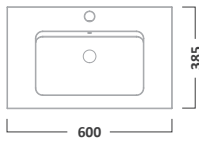

SWIFT FURNITURE

600mm Ceramic Basin