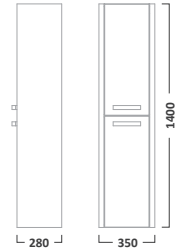

350mm Wall Column Unit

IM60C

£133.20
€173.39

Gloss White
Java

IM6FW
IM6FJV

£363.60 €473.32
£390.00 €507.68

IM3CW
IM3CJV

£356.40 €463.94
£390.00 €507.68