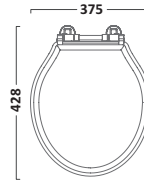

VITORIA SANITARYWARE

Vitoria Soft Close Bar Hinge Toilet Seat
Solid Oak

P850S	£150.50 €195.91	C850S	£124.00 €161.42	TS850WSC	£91.70 €119.38	TS850NOSC	£102.00 €132.78

VITORIA SANITARYWARE

High / Low Level Cistern Compatible WC Pan

Low Level Cistern including Fittings & Down Pipe

PL850S	£129.00 €167.93	Cistern - CH850S Down pipe kit - HLK850S	£124.00 £278.00	€161.42 €361.88	Cistern - CL850S Down pipe kit - LLK850S	£124.00 £56.70	€161.42 €73.82

VITORIA SANITARYWARE

605mm Ceramic Basin - 1 Tap Hole

605mm Ceramic Basin - 2 Tap Holes

500mm Ceramic Cloakroom Basin

Ceramic Pedestal

SB850S	£126.00 €164.02	DB850S	£126.00 €164.02	DB850CLS	£99.00 €128.87	PE850S	£61.30 €79.80