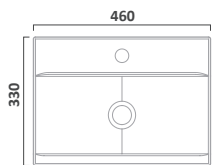

EDGE FURNITURE

460mm Ceramic Basin