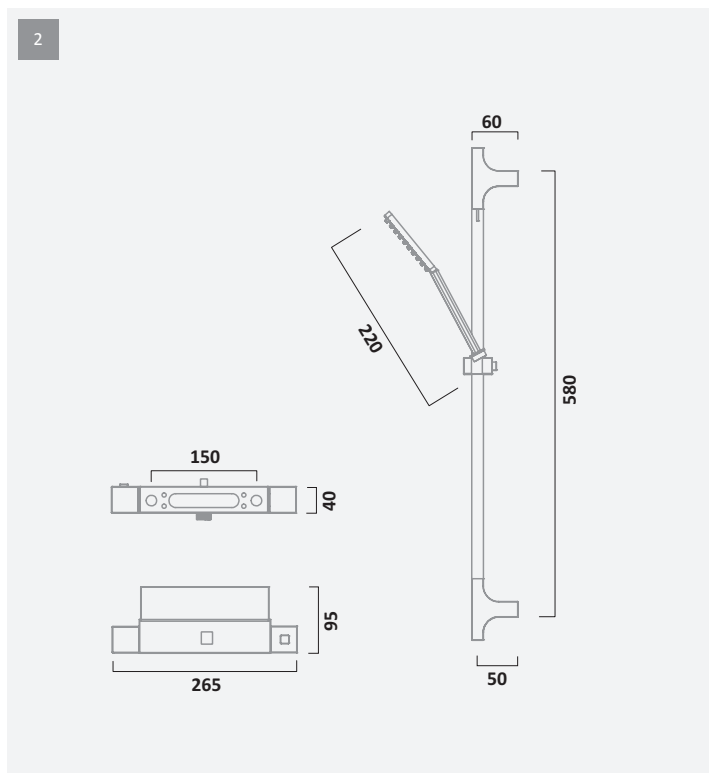

— INDEX SHOWERS TECHNICAL INFORMATION —

INDEX SHOWER SYSTEMS

		FINISH	CODE	RRP INC VAT £	RRP INC VAT €
1	Thermostatic Diverter Bar Valve and Accessory Shelf with Shower Head and Single Function Shower Handset	Chrome	SND2008	£419.00	€545.43
2	Thermostatic Diverter Bar Valve and Accessory Shelf with Single Function Shower Handset	Chrome	SND1917	£229.00	€298.10