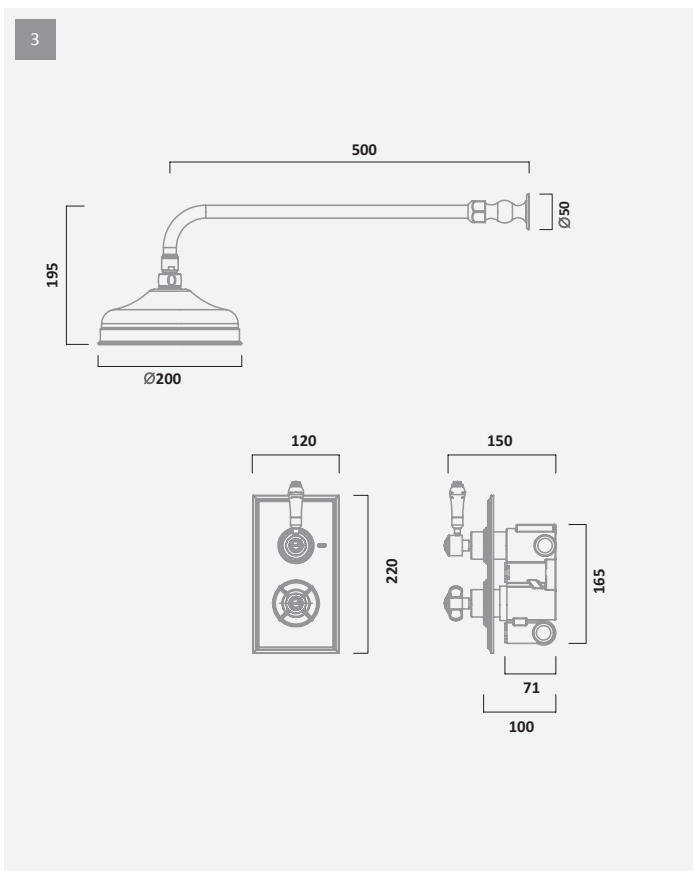

Varsity Shower Systems

		FINISH	CODE	RRP INC VAT £	RRP INC VAT €
1	Thermostatic Exposed Single Function Shower Valve with Shower Head	Chrome	SVA1813	£535.00	€696.44
2	Thermostatic Exposed Dual Function Shower Valve with Shower Head & Handset	Chrome	SVA1712	£660.00	€859.16
3	Thermostatic Concealed Single Function Shower Valve with Shower Head	Chrome	SVA0214	£415.00	€540.23
4	Thermostatic Concealed Dual Function Diverter Shower Valve with Shower Head & Single Function Handset	Chrome	SVA1615	£615.00	€800.58