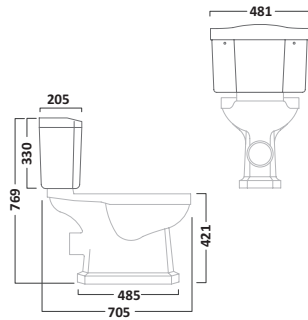

Close Coupled Cistern

Vitoria Soft Close Bar Hinge Toilet Seat
Gloss White

Vitoria Soft Close Bar Hinge Toilet Seat
Solid Oak

P850S	£150.50 €195.91	C850S	£124.00 €161.42	TS850WSC	£91.70 €119.38	TS850NOSC	£102.00 €132.78