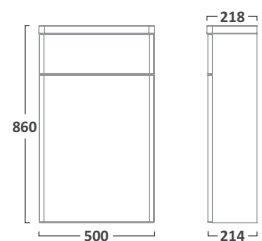

Q60 FURNITURE

575mm Ceramic Basin

Wall Mounted Unit Single Drawer

Freestanding Unit Double Drawer

Back to Wall WC Unit
(Including Worktop)

SB900S	£101.00 €131.48	Gloss White Graphite	Q600W Q600G	£272.40 €354.60	Q6FW Q6FG	£403.20 €524.87	Q6BTWW Q6BTWG	£259.20 €337.41
--------	--------------------	-------------------------	----------------	--------------------	--------------	--------------------	------------------	--------------------