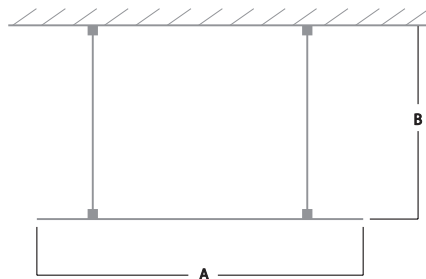

DEFLECTOR

PANELS

Deflector panels give you the definitive look for wet room design. Available in four sizes the lustrous panel of glass, with its chrome towel rail, is simply fixed to the wall with chrome stabilising bars. This creates a walk through shower enclosure and a real style statement for the contemporary bathroom. This product consists of one glass panel, two stabilising bars, floor brackets and a chrome towel rail.

This product comes with a Lifetime Guarantee covering all manufacturing defects | Guardshield glass protection coating as standard | 8mm Toughened safety glass.

AVAILABLE SIZE FORMATS

Deflector panel

Dimensions	Code	A	B	Height	RRP inc VAT
900mm Deflector Panel	SE1DF90	900	780 approx	1950	£566.40 €737.31
1000mm Deflector Panel	SE1DF10	1000	780 approx	1950	£612.00 €796.67
1200mm Deflector Panel	SE1DF12	1200	780 approx	1950	£726.00 €945.07
1400mm Deflector Panel	SE1DF14	1400	780 approx	1950	£780.00 €1,015.37