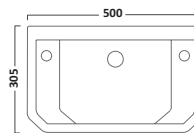

500mm Ceramic Cloakroom Basin