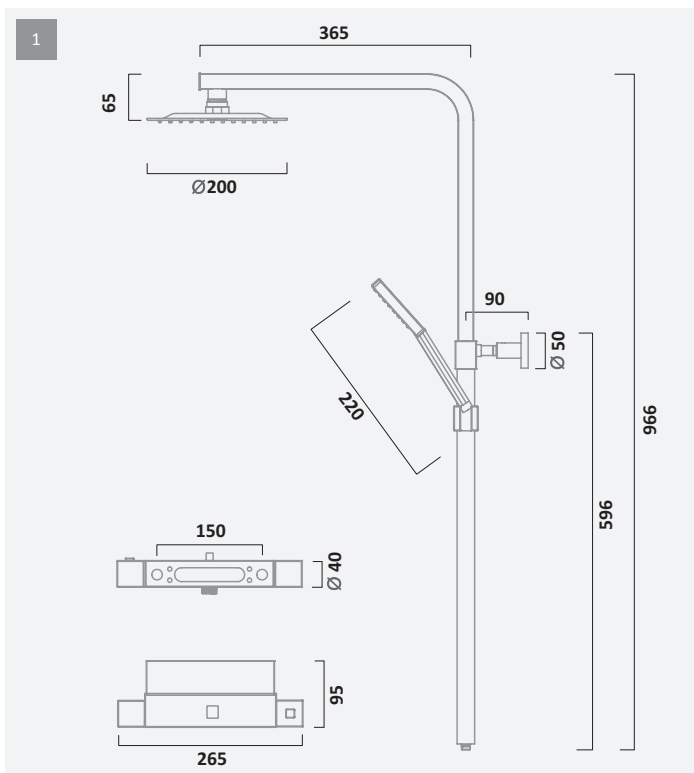

— INDEX SHOWERS TECHNICAL INFORMATION —

INDEX SHOWER SYSTEMS

		FINISH	CODE	RRP INC VAT £	RRP INC VAT €
1	Thermostatic Diverter Bar Valve and Accessory Shelf with Shower Head and Single Function Shower Handset	Chrome	SND2008	£419.00	€545.43
2	Thermostatic Diverter Bar Valve and Accessory Shelf with Single Function Shower Handset	Chrome	SND1917	£229.00	€298.10