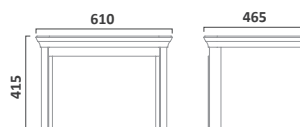

600mm Wall Mounted Unit