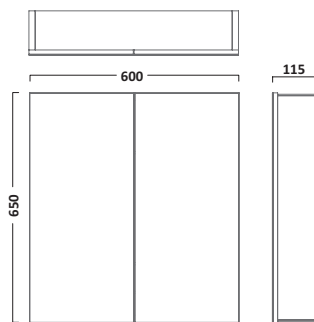

OBSERVE CABINET

Double Door Cabinet

OB60W - Gloss White
OB60M - Montana Gloss

£174.00
€226.50