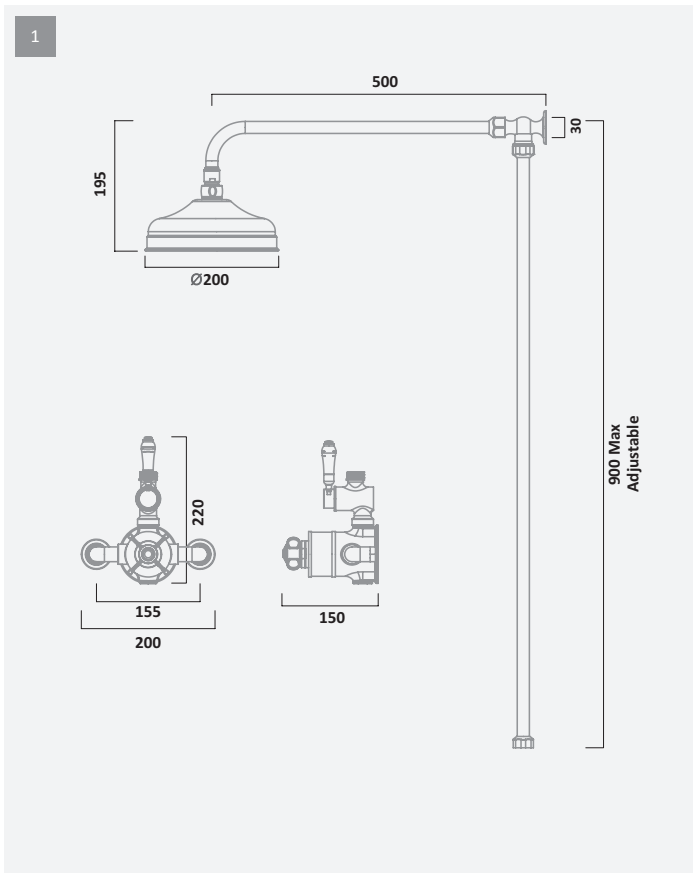

Varsity Shower Systems

		FINISH	CODE	RRP INC VAT £	RRP INC VAT €
1	Thermostatic Exposed Single Function Shower Valve with Shower Head	Chrome	SVA1813	£535.00	€696.44
2	Thermostatic Exposed Dual Function Shower Valve with Shower Head & Handset	Chrome	SVA1712	£660.00	€859.16
3	Thermostatic Concealed Single Function Shower Valve with Shower Head	Chrome	SVA0214	£415.00	€540.23
4	Thermostatic Concealed Dual Function Diverter Shower Valve with Shower Head & Single Function Handset	Chrome	SVA1615	£615.00	€800.58