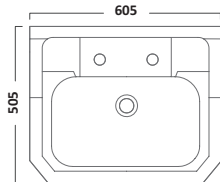

605mm Ceramic Basin - 2 Tap Holes