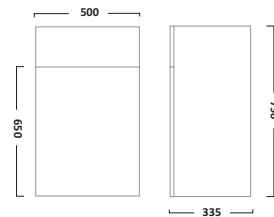

500mm WC Back To Wall Unit & Worktop

OPB50W

£74.40
€96.85

**Gloss White
Walnut**

OPVU50W
OPVU50AW

£172.20 €224.16
£245.40 €319.45

OPBTW50W
OPBTW5AW

£180.00 €234.32
£246.60 €321.01