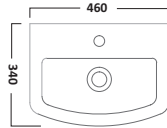

SB745S

£68.30
€88.91