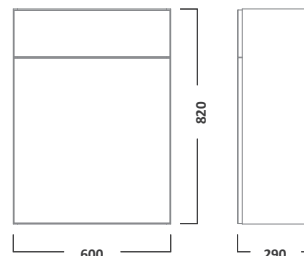

600mm Back to Wall WC Unit
(See worktop options below)

Gloss White
Montana Gloss
Oregon Oak
Havana Oak

CR6FW
CR6FMG
CR6FOR
CR6FHV

£241.80
€314.76

CR30FCW
CR30FCMG
CR30FCOR
CR30FCHV

£181.80
€236.66

CR6BTWW
CR6BTWVG
CR6BTWOR
CR6BTWHV

£215.40
€280.40

COURIER ISOCAST BASINS

900mm Isocast Basin (Left)

900mm Isocast Basin (Right)

1200mm Isocast Basin (Left)

1200mm Isocast Basin (Right)

1200mm Isocast Basin (Double)

CR900L

£238.80
€310.86

CR900R

£238.80
€310.86

CR1200L

£298.80
€388.93

CR1200R

£298.80
€388.93

CR1200D

£358.80
€467.07

COURIER SLIMLINE WORKTOPS

600mm Worktop

White

CR60LWW

£68.52

€89.20

600mm Worktop

Slate

CR60LWSL

£68.52

€89.20

1200mm Worktop

White

CR120LWW

£95.88

€124.81

1200mm Worktop

Slate

CR120LWSL

£95.88

€124.81

1500mm Worktop

White

CR150LWW

£109.56

€142.62

1500mm Worktop

Slate

CR150LWSL

£109.56

€142.62

Infill Panel 300(w) x 820(h)mm

Oregon Oak

CR3FPOR

£39.12

€50.92

Infill Panel 300(w) x 820(h)mm

Havana Oak

CR3FPHV

£39.12

€50.90

Infill Panel 300(w) x 820(h)mm

White

CR3FPW

£39.12

€50.92

Infill Panel 300(w) x 820(h)mm

Montana Gloss

CR3FPMG

£39.12

€50.92