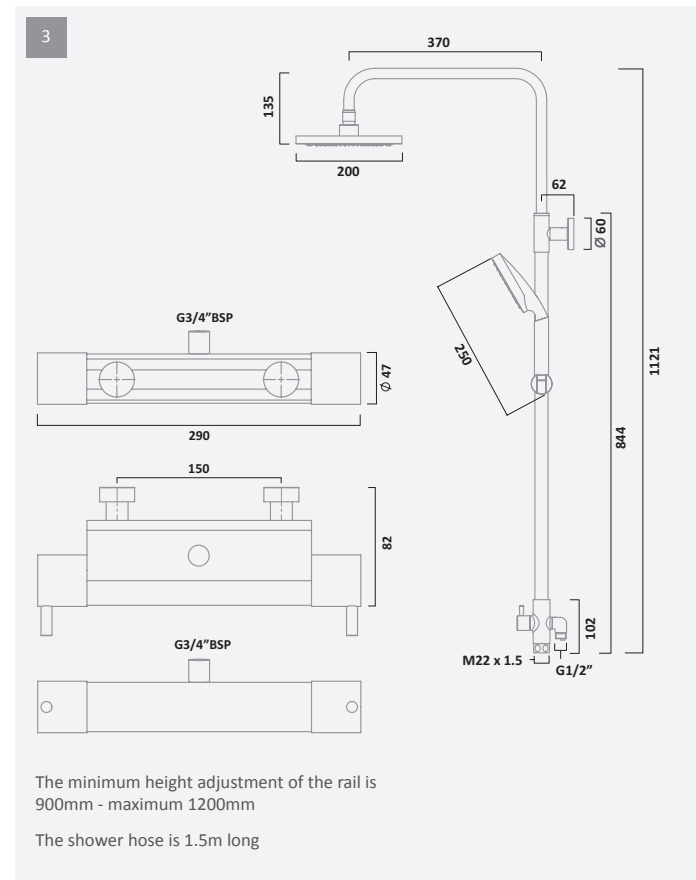

KINETIC CONCEALED VALVE SHOWER SYSTEMS		FINISH	CODE	RRP INC VAT £	RRP INC VAT €
1	Thermostatic Concealed Dual Function Shower Valve with Round Shower Head and Multi Function Handset	Chrome	SKN0303	£575.00	€748.51
2	Thermostatic Bar Valve with Multi Function Shower Handset	Chrome	SKN0601	£349.00	€454.31
3	Thermostatic Bar Valve with Round Shower Head and Multi Function Shower Handset	Chrome	SKN0706	£535.00	€696.44