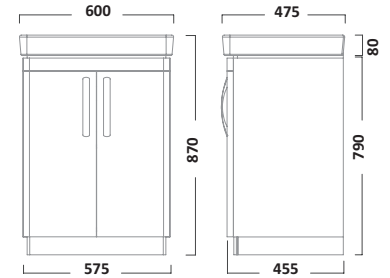

COMPASS FURNITURE

600mm Ceramic Basin

600mm Freestanding Unit

CM600C

£131.40
€171.05

Gloss White
Grey

CM600FW
CM600FG

£293.40
€381.93