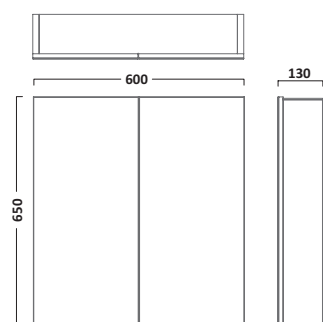

Double Door Cabinet

BA60AL

£248.40
€323.35