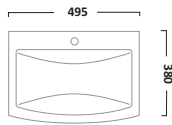

OPAL FURNITURE

500mm Ceramic Basin