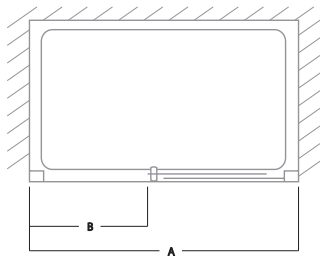

STRAIGHT

SLIDING DOOR

Sliding doors are available in four sizes and can fit into a recess or, when used with a side panel, can optimise the space in a corner. This design offers great versatility and is perfect for those wanting to replace a bath with a super size shower enclosure. This product consists of one sliding door and one fixed panel.

These enclosures come with a Lifetime Guarantee covering all manufacturing defects | Guardshield glass protection coating as standard | 8mm Toughened safety glass | Brass and stainless steel rollers | Quick release function allowing the doors to swing away for ease of cleaning | Fully concealed wall fixings with uniquely shaped concave aluminium trim strip | Wall profiles give a maximum of 40mm adjustment, 20mm each side, for out of true walls | Can be fitted to open from the left or right.

AVAILABLE SIZE FORMATS

Straight sliding door - recess