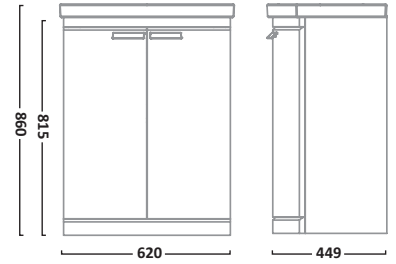

650mm Freestanding Unit

TE650C

£193.80
€252.28

Gloss White
Light Java
Dark Java

TE650WW
TE650WLJ
TE650WDJ

£405.60 €527.99
£468.00 €609.22
£468.00 €609.22

TE650FW
TE650FLJ
TE650FDJ

£405.60 €527.99
£468.00 €609.22
£468.00 €609.22