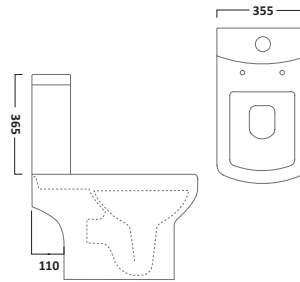

VIBE SANITARYWARE

Open Back Close Coupled Pan & Soft Close Seat

P700S

£261.00
€339.76

Flush Fitting Close Coupled WC Pan & Soft Close Seat

PF700S

£290.00
€377.51

Close Coupled WC Pan