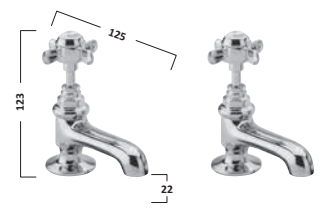

Basin Taps (Pair)