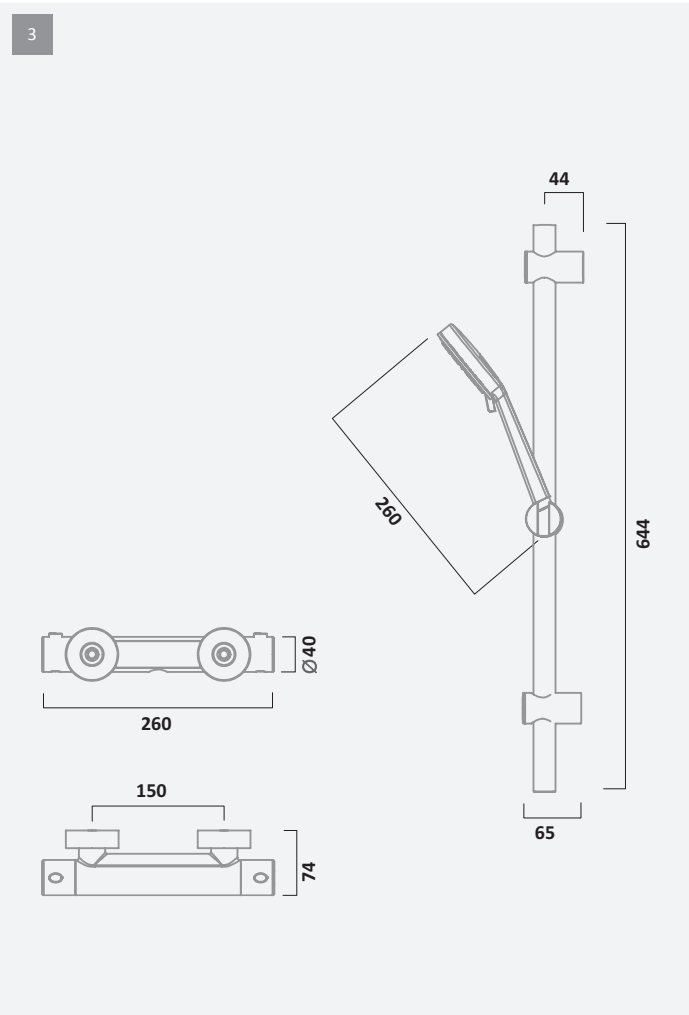

QUANTUM SHOWER SYSTEMS		FINISH	CODE	RRP INC VAT £	RRP INC VAT €
1	Thermostatic Concealed Dual Function Diverter Valve with 200mm Round Shower Head & Multi Function Shower Handset	Chrome	SQT1611	£422.00	€549.34
2	Thermostatic Diverter Bar Valve with 200mm Round Stainless Steel Shower Head and Multi Function Shower Handset	Chrome	SQT1509	£308.00	€400.94
3	Thermostatic Bar Valve with Multi Function Shower Handset	Chrome	SQT0616	£169.00	€220.00