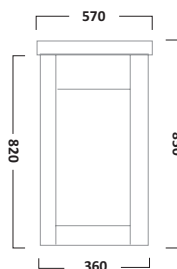

570mm Corner Unit