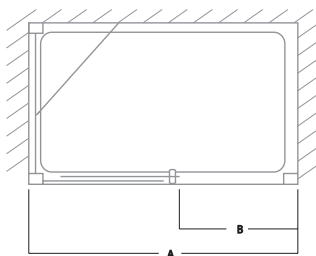

Straight sliding door - side panel left