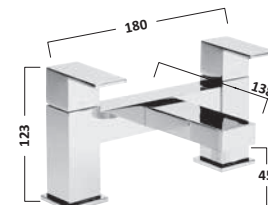

Bath Filler