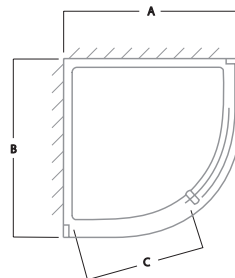

Single sliding door quadrant

Dimensions	Code	A	B	C	Radius	Height	RRP inc VAT	
800mm Double Sliding Door	SE1QD80	763min - 781max	763min - 781max	380	550	1950	£1,116.00	€1,452.75
900mm Double Sliding Door	SE1QD90	863min - 881max	863min - 881max	542	550	1950	£1,164.00	€1,515.24
800mm Single Sliding Door	SE1QS80	763min - 781max	763min - 781max	435	550	1950	£1,092.00	€1,421.51
900mm Single Sliding Door	SE1QS90	863min - 881max	863min - 881max	482	550	1950	£1,200.00	€1,562.10

For shower tray options see page 236 - 237