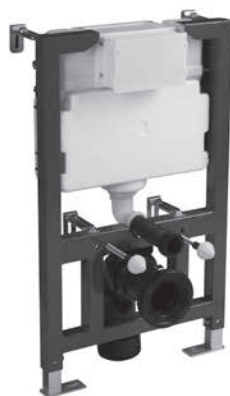

0.82M WALL HUNG WC FRAME

WHF082 0.82m Wall Hung Frame **£234.00**
500(w)mm **€304.61**

WHFFK Furniture Adapter Kit **£40.20**
€52.33

Total **£274.20**
€356.94

Can be used with Ellipse push plate or Square flush button

0.82M WALL HUNG FRAME FEATURES

- 0.82m high for use with 600mm and wider furniture WC units
- Adjustable depth 167 - 215mm
- Adjustable height legs (200mm adjustment)
- 6/3L pneumatic flush valve and side entry 1/2" (female) inlet valve
- Top and front access, flush plate mounting options
- Polystyrene anti condensation jacket
- 0.2-10.0bar working pressure range
- Brackets, fixings and 1st fix protective covers included
- Use the optional furniture adaptor kit (sold separately) when using the frame in furniture installations