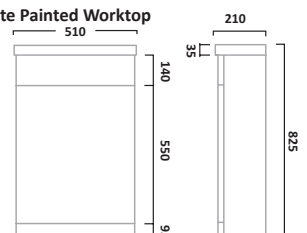

500mm Back To Wall Unit
with White Painted Worktop

K70C

£168.60
€219.48

Gloss Black
Gloss White
Walnut

K70FBK
K70FW
K70FAW

£396.00 €515.49
£356.40 €463.94
£369.60 €481.13

K5BTWBK
K5BTWW
K5BTWAW

£312.00 €406.15
£261.00 €339.76
£279.00 €363.19