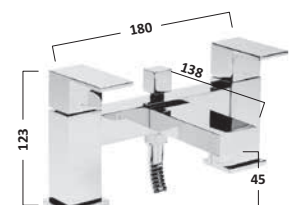

Bath Shower Mixer