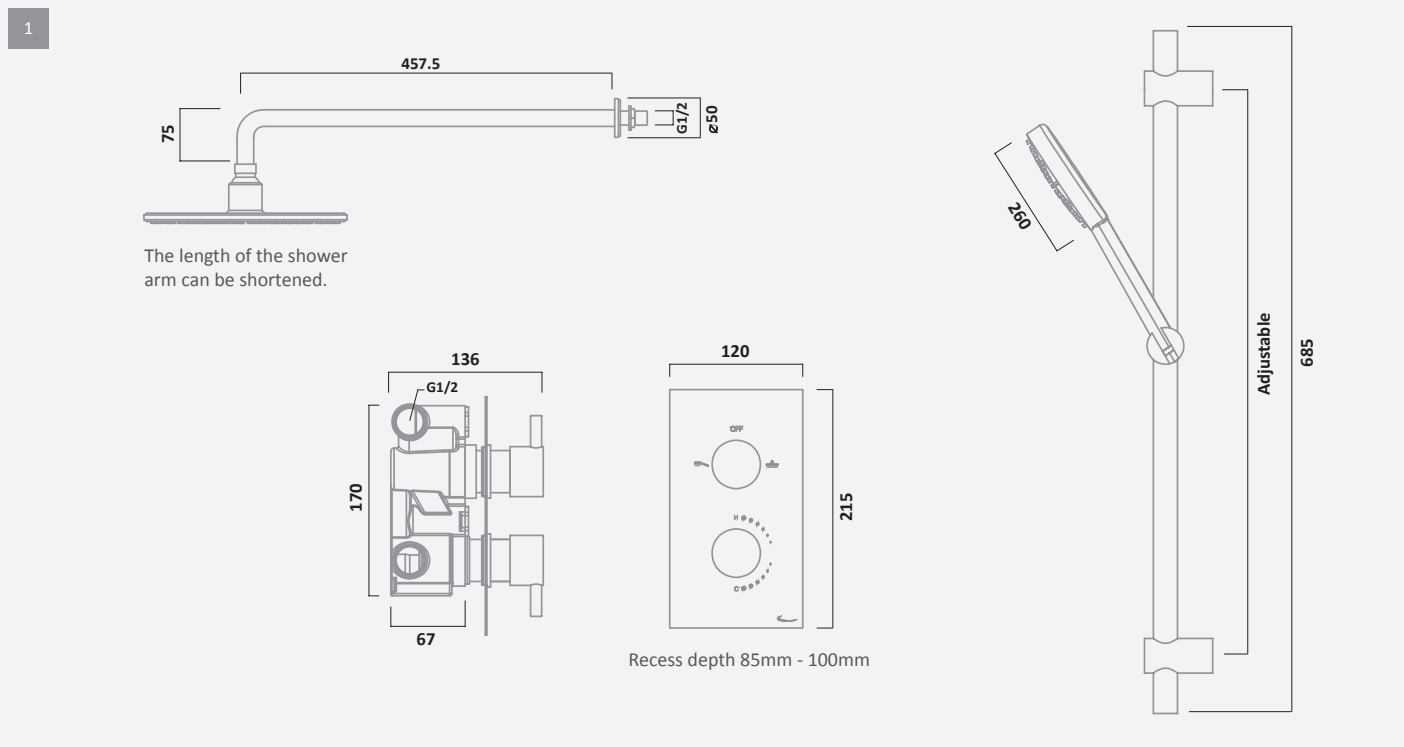

QUANTUM SHOWER SYSTEMS		FINISH	CODE	RRP INC VAT £	RRP INC VAT €
1	Thermostatic Concealed Dual Function Diverter Valve with 200mm Round Shower Head & Multi Function Shower Handset	Chrome	SQT1611	£422.00	€549.34
2	Thermostatic Diverter Bar Valve with 200mm Round Stainless Steel Shower Head and Multi Function Shower Handset	Chrome	SQT1509	£308.00	€400.94
3	Thermostatic Bar Valve with Multi Function Shower Handset	Chrome	SQT0616	£169.00	€220.00