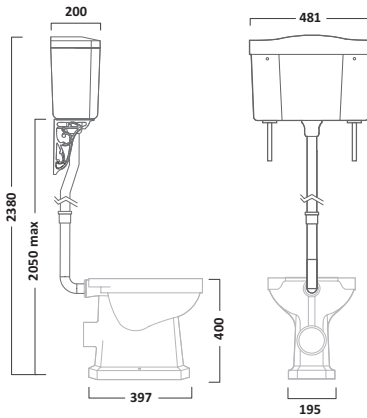

High Level Ceramic Cistern including Fittings with
Chrome Down Pipe, Ornate Bracket & Flxing Kit

Low Level Cistern including Fittings & Down Pipe