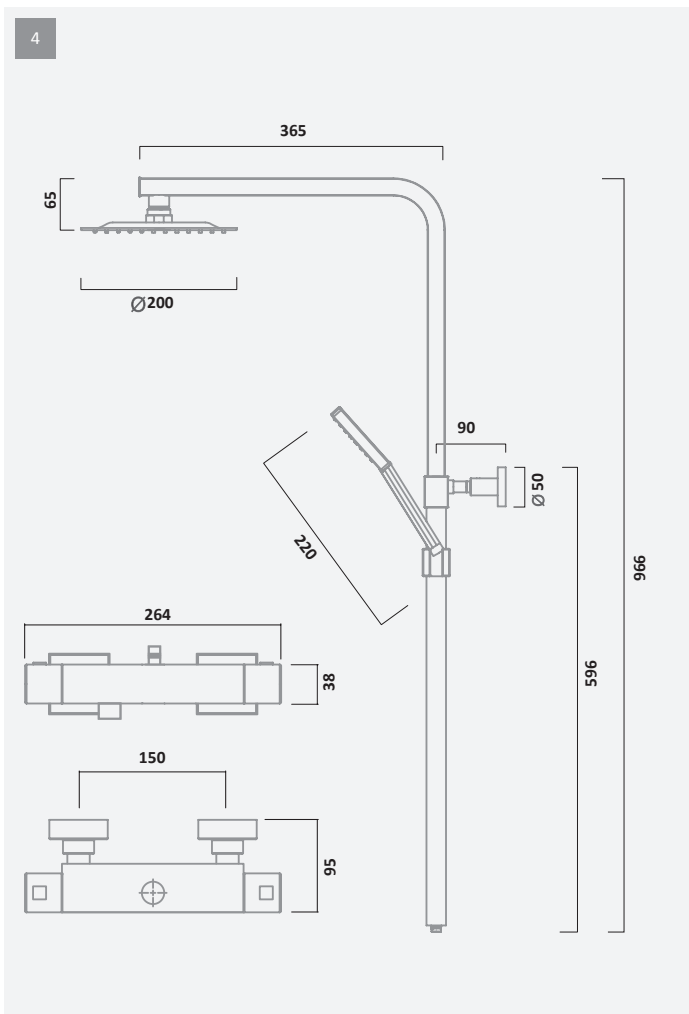

INDEX SHOWERS TECHNICAL INFORMATION

INDEX SHOWER SYSTEMS		FINISH	CODE	RRP INC VAT £	RRP INC VAT €
1	Thermostatic Concealed Dual Function Diverter Valve with 220 x 220mm Square Shower Head & Single Function Shower Handset	Chrome	SND1610	£453.00	€589.69
2	Thermostatic Diverter Bar Valve with 200 x 200mm Square Stainless Steel Shower Head and Single Function Shower Handset	Chrome	SND1508	£391.00	€508.98
3	Thermostatic Bar Valve with Single Function Shower Handset	Chrome	SND0617	£189.00	€246.03