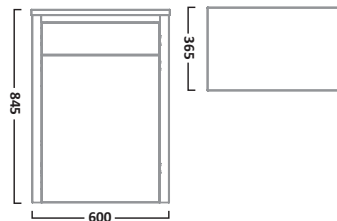

600mm Back to Wall Unit

LAN420C

£114.00
€148.40

Linen White
Pebble Grey

LAN400FC.LW
LAN400FC.PG

£282.00
€367.09

LAN600BTW.LW
LAN600BTW.PG

£334.80
€435.83