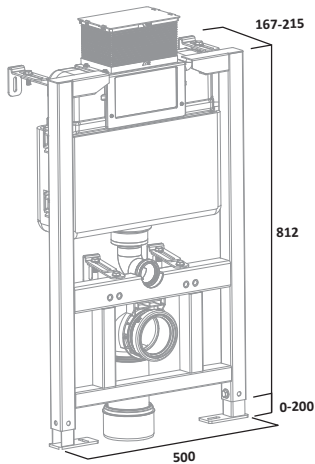

WALL HUNG FRAMES

0.82M Wall Hung WC Frame