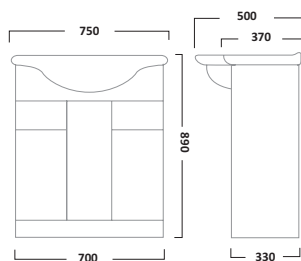

ASPEN FURNITURE

750mm Ceramic Basin

700mm Base Unit

300mm Floor Cupboard