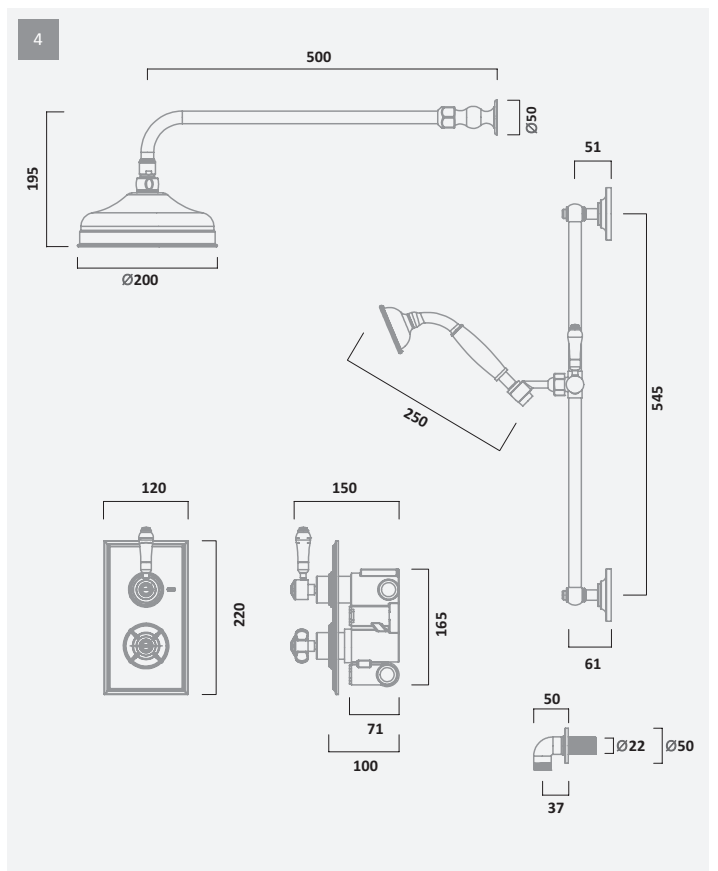

Varsity Shower Systems

		FINISH	CODE	RRP INC VAT £	RRP INC VAT €
1	Thermostatic Exposed Single Function Shower Valve with Shower Head	Chrome	SVA1813	£535.00	€696.44
2	Thermostatic Exposed Dual Function Shower Valve with Shower Head & Handset	Chrome	SVA1712	£660.00	€859.16
3	Thermostatic Concealed Single Function Shower Valve with Shower Head	Chrome	SVA0214	£415.00	€540.23
4	Thermostatic Concealed Dual Function Diverter Shower Valve with Shower Head & Single Function Handset	Chrome	SVA1615	£615.00	€800.58