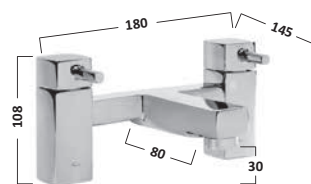

Bath Filler