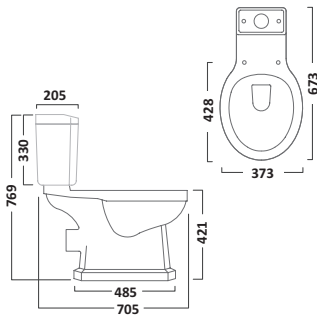

VITORIA SANITARYWARE

Close Coupled Pan inc. Floor Fittings