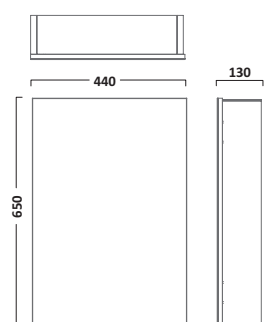

BALANCE ALUMINIUM CABINET

Single Door Cabinet

BA44AL

£180.00
€234.32