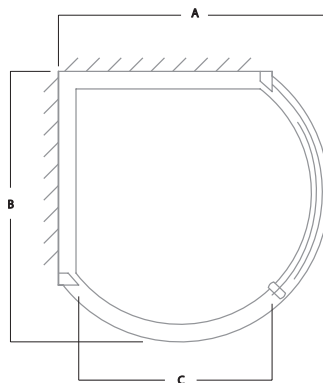

SLIDING

BOW QUADRANT

The distinctive bow shaped profile of this corner-fitting enclosure creates a great space for a truly enjoyable showering experience. Available with a 25mm ultra low profile tray, for a sleek and uncompromising look. This product consists of one curved sliding door and one curved fixed panel.

This enclosure comes with a Lifetime Guarantee covering all manufacturing defects | Guardshield glass protection coating as standard | 6mm Toughened safety glass | Fully concealed wall fixings with uniquely shaped concave aluminium trim strip | Wall profiles give a maximum of 40mm adjustment, 20mm each side, for out of true walls | Can be fitted to open from the left or right.

AVAILABLE SIZE FORMATS

Sliding bow quadrant

Dimensions	Code	A	B	C	Radius	Height	RRP inc VAT
1000mm Bow Quadrant	SE1QB78	947min - 965max	947min - 965max	587	550	1950	£1,002.00 €1,304.35

For shower tray options see page 236 - 237