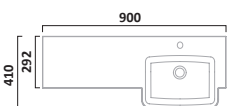

900mm Isocast Basin (Right)