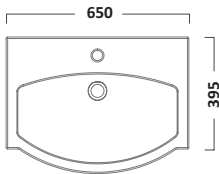

STUDIO FURNITURE

650mm Ceramic Basin