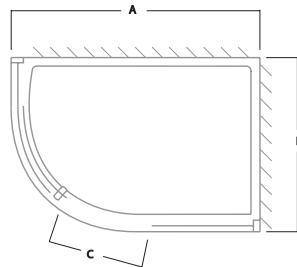

OFF-SET

SLIDING DOOR QUADRANT

For those wanting a bit more space when showering, this is the option for you. Available in a choice of three sizes to complement different bathroom spaces, and with a smooth gliding door action, it delivers a real style statement for a corner installation. This product consists of one curved sliding door, one curved fixed panel and one straight fixed panel.

These enclosures come with a Lifetime Guarantee covering all manufacturing defects | Guardshield glass protection coating as standard | 8mm Toughened safety glass | Brass and stainless steel rollers | Quick release function allowing the doors to swing away for ease of cleaning | Fully concealed wall fixings with uniquely shaped concave aluminium trim strip | Wall profiles give a maximum of 40mm adjustment, 20mm each side, for out of true walls | Can be fitted to open from the left or right.

AVAILABLE SIZE FORMATS

Off-set sliding door quadrant left