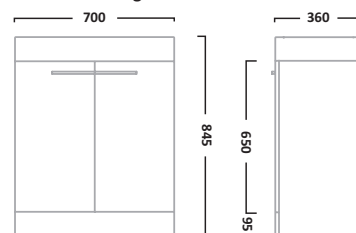

KOBE FURNITURE

700mm Ceramic Basin

700mm Freestanding Unit