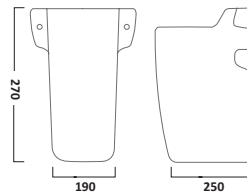

VIBE SANITARYWARE

Semi Pedestal (Suitable for use with 460
& 550mm basins)

SMP700S

£64.80
€84.35