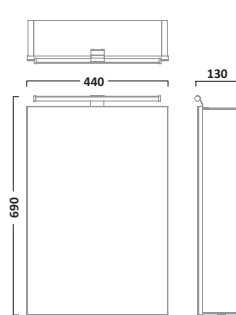

£426.00
€554.55

Double Door Cabinet

DY60AL

£504.00
€656.28

CONDUCT ALUMINIUM CABINET

Single Door Cabinet

CO44AL

£226.20
€294.46