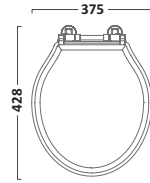

Close Coupled Pan inc. Floor Fittings

Close Coupled Cistern

Vitoria Soft Close Bar Hinge Toilet Seat
Gloss White

Vitoria Soft Close Bar Hinge Toilet Seat
Solid Oak

P850S	£150.50 €195.91	C850S	£124.00 €161.42	TS850WSC	£91.70 €119.38	TS850NOSC	£102.00 €132.78
-------	--------------------	-------	--------------------	----------	-------------------	-----------	--------------------