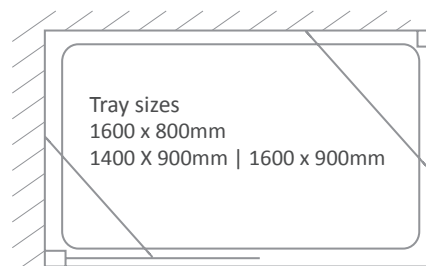

4x tray configurations available