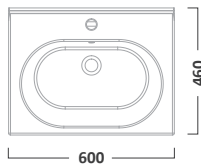

DESIRE FURNITURE

800mm Ceramic Basin

650mm Wall Mounted Unit

DS80C

£166.80
€217.13Gloss White
PuttyDS800W
DS800PY£369.60
€481.13

IMPACT FURNITURE

600mm Ceramic Basin

600mm Floorstanding Unit