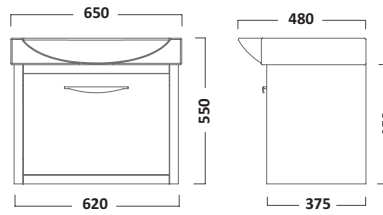

620mm Wall Mounted Unit