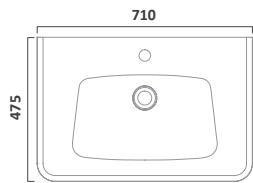

Gloss White
White/Grey Oak

EQ600W
EQ600WA

£306.00
€398.34

EQ6FW
EQ6FWA

£412.80
€537.36

EQUATE FURNITURE

700mm Ceramic Basin

700mm Wall Mounted Unit