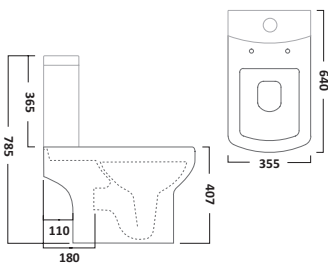

VIBE SANITARYWARE

Open Back Close Coupled Pan & Soft Close Seat

P700S

£261.00
€339.76

Flush Fitting Close Coupled WC Pan & Soft Close Seat

PF700S

£290.00
€377.51

Close Coupled WC Pan