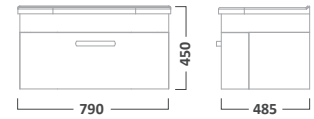

DESIRE FURNITURE

800mm Ceramic Basin

650mm Wall Mounted Unit

DS80C

£166.80
€217.13Gloss White
PuttyDS800W
DS800PY£369.60
€481.13

IMPACT FURNITURE

600mm Ceramic Basin

600mm Floorstanding Unit