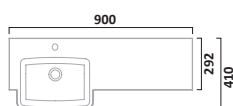

COURIER ISOCAST BASINS

900mm Isocast Basin (Left)