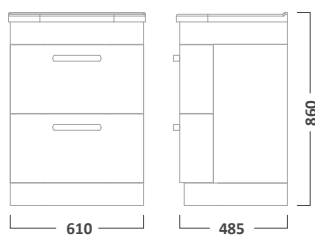

DESIRE FURNITURE

600mm Ceramic Basin

600mm Wall Mounted Unit

600mm Freestanding Unit

500mm Back To Wall Unit

DS60C	£133.20 €173.39	Gloss White Putty	DS600W DS600PY	£349.20 €454.57	DS6FW DS6FPY	£537.60 €699.82	DS5BTWW DS5BTWPY	£259.20 €337.41
-------	--------------------	----------------------	-------------------	--------------------	-----------------	--------------------	---------------------	--------------------