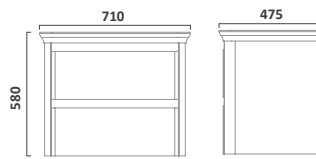

Gloss White
White/Grey Oak

EQ600W
EQ600WA

£306.00
€398.34

EQ6FW
EQ6FWA

£412.80
€537.36

EQUATE FURNITURE

700mm Ceramic Basin

700mm Wall Mounted Unit