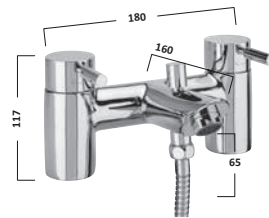

Bath Shower Mixer