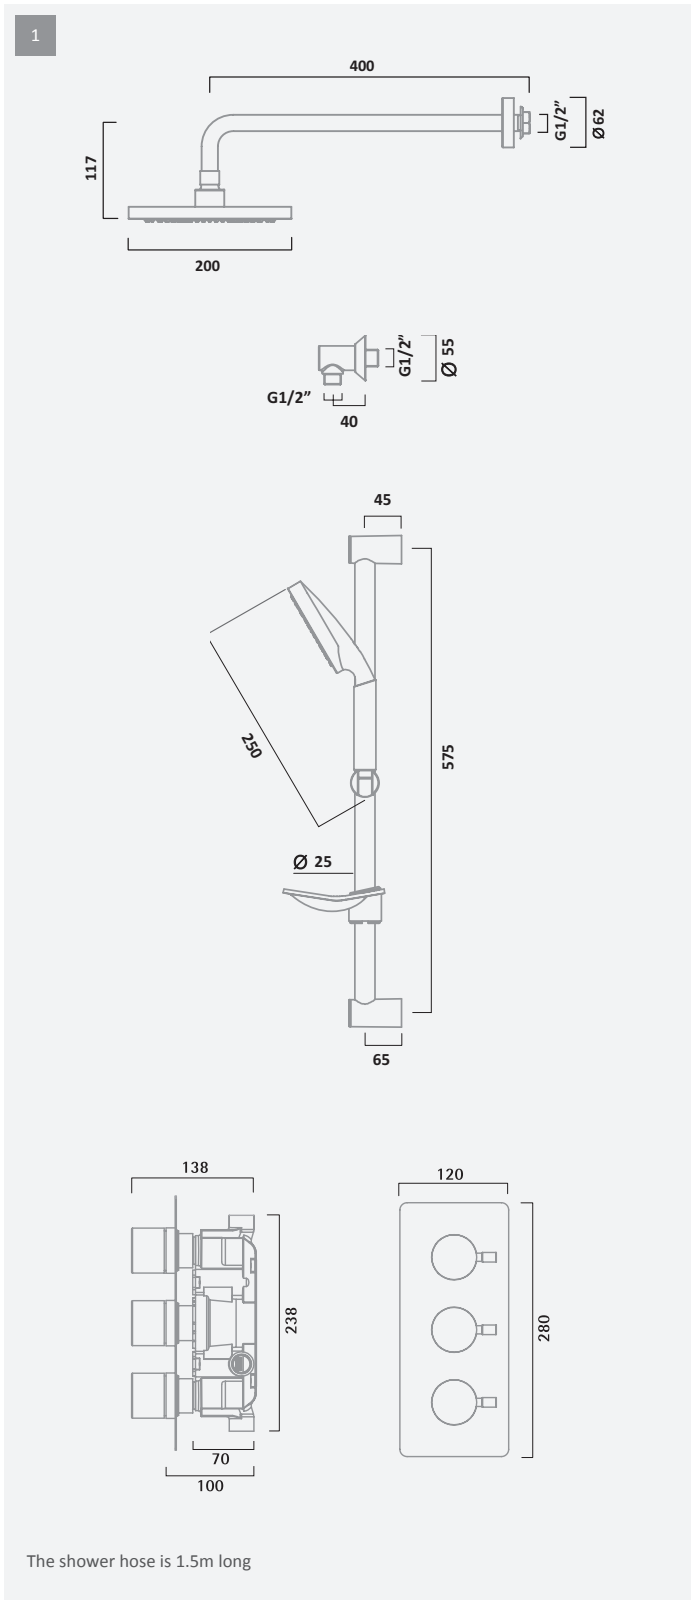

KINETIC CONCEALED VALVE SHOWER SYSTEMS		FINISH	CODE	RRP INC VAT £	RRP INC VAT €
1	Thermostatic Concealed Dual Function Shower Valve with Round Shower Head and Multi Function Handset	Chrome	SKN0303	£575.00	€748.51
2	Thermostatic Bar Valve with Multi Function Shower Handset	Chrome	SKN0601	£349.00	€454.31
3	Thermostatic Bar Valve with Round Shower Head and Multi Function Shower Handset	Chrome	SKN0706	£535.00	€696.44