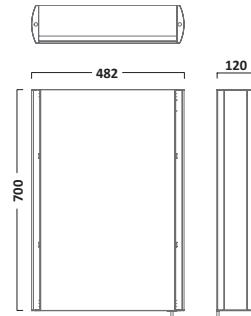

£606.00
€788.86

Double Door Cabinet

ID60AL

£720.00
€937.26

MOVE ALUMINIUM CABINET

Single Door Cabinet

MO48AL

£265.80
€346.01