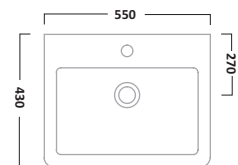

550mm Semi-Counter Top Basin
1 Tap Hole

SCSB700S

£138.00
€179.64