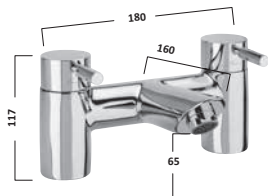

Basin Mixer with Click Waste

TKN70 £117.24
€152.62

Tall Basin Mixer without Pop-Up Waste

TKN52 £145.20
€189.01

Mono bath mixer

TKN92 £229.80
€299.14

KINETIC TAPS

Bath Filler