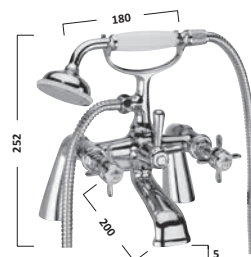

Bath Shower Mixer