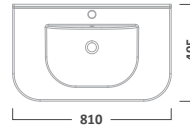

DESIRE FURNITURE

800mm Ceramic Basin

650mm Wall Mounted Unit

DS80C

£166.80
€217.13Gloss White
PuttyDS800W
DS800PY£369.60
€481.13

IMPACT FURNITURE

600mm Ceramic Basin

600mm Floorstanding Unit