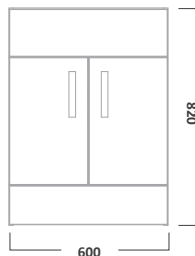

COURIER FURNITURE

600mm Semi-Countertop Unit