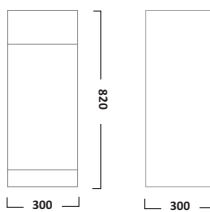

L70C

£248.40
€323.35

White

A70B

£399.60
€520.18

A30FC

£236.40
€307.73