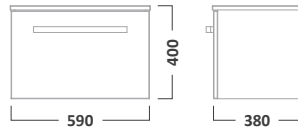

600mm Wall Mounted Unit