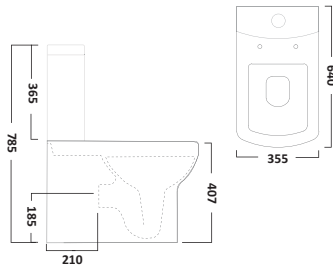

VIBE SANITARYWARE

Open Back Close Coupled Pan & Soft Close Seat

P700S

£261.00
€339.76

Flush Fitting Close Coupled WC Pan & Soft Close Seat

PF700S

£290.00
€377.51

Close Coupled WC Pan