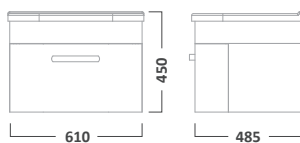

600mm Wall Mounted Unit