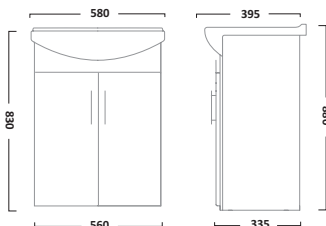

OPAL FURNITURE

600mm Ceramic Basin

600mm Freestanding Unit

OPB60W

£86.16
€112.16

**Gloss White
Walnut**

OPVU60W
OPVU60AW

£180.00 €234.32
£262.80 €342.10