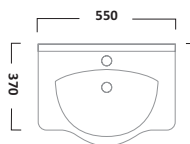

550mm Ceramic Basin