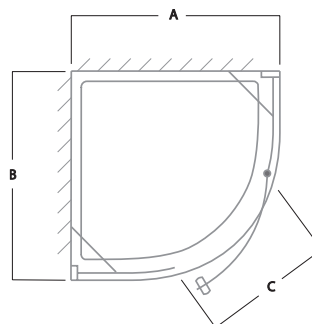

Hinged door quadrant right

Dimensions	Code	A	B	C	Radius	Height	RRP inc VAT
900 Hinged Door Quadrant	SE1QHS90	863min - 881max	863min - 881max	650	550	1950	£1,380.00 €1,796.42

For shower tray options see page 236 - 237