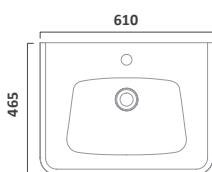

EQUATE FURNITURE

600mm Ceramic Basin