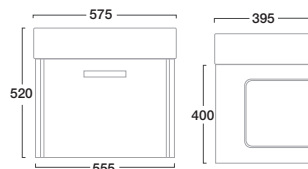

Wall Mounted Unit Single Drawer