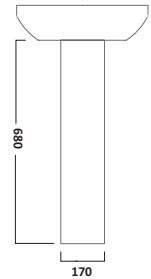

Full Pedestal
(suitable for 460 & 550mm basins)

PE700S

£64.80
€84.35