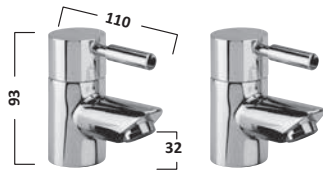

KINETIC TAPS

Basin Mixer with Click Waste