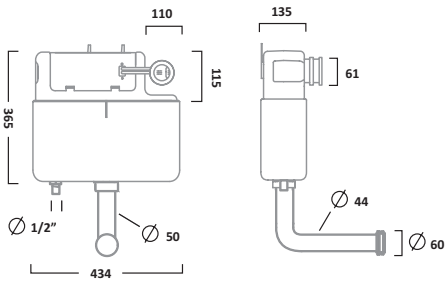

CISTERNS

Vortex Dual Flush Slimline Concealed Cistern
Bottom Inlet