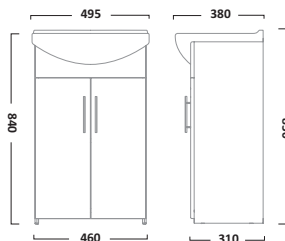

OPAL FURNITURE

500mm Ceramic Basin

500mm Freestanding Unit