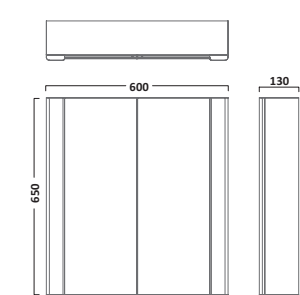

Double Door Cabinet

MO58AL

£310.80
€404.58

DETAIL CABINET

Single Door Cabinet

DE47W - White
DE47AW - Walnut£169.80
£184.80€221.04
€240.56

Double Door Cabinet

DE60W - White
DE60AW - Walnut£214.20
£229.20€278.83
€298.36