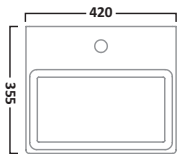

LANSDOWN FURNITURE

420mm Ceramic Basin