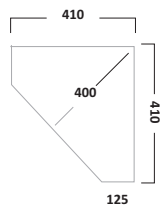

ASPEN FURNITURE

Corner Ceramic Basin