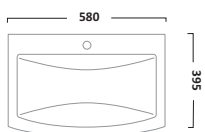

OPAL FURNITURE

600mm Ceramic Basin