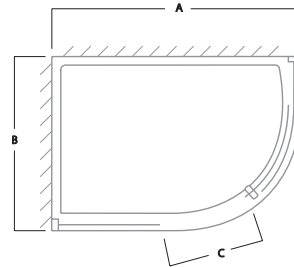

Off-set sliding door quadrant right

Dimensions	Code	A	B	C	Radius	Height	RRP inc VAT	
1000x800 Off-Set Quadrant	SE1QFS108	963min - 981max	763min - 781max	435	550	1950	£1,176.00	£1,530.86
1200x800 Off-Set Quadrant	SE1QFS128	1163min - 1181max	763min - 781max	426	550	1950	£1,212.00	£1,577.72
1200x900 Off-Set Quadrant	SE1QFS129	1163min - 1181max	863min - 881max	482	550	1950	£1,368.00	£1,780.79

For shower tray options see page 236 - 237