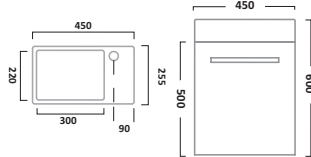

KOBE FURNITURE

450mm Wall Mounted Unit & Ceramic Basin