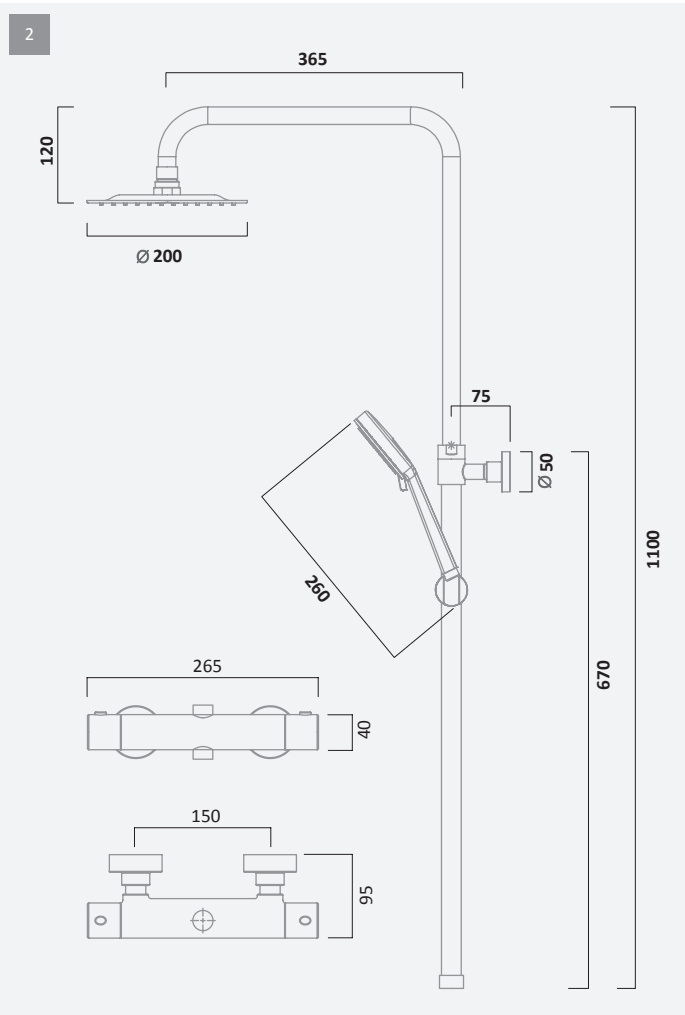

QUANTUM SHOWER SYSTEMS		FINISH	CODE	RRP INC VAT £	RRP INC VAT €
1	Thermostatic Concealed Dual Function Diverter Valve with 200mm Round Shower Head & Multi Function Shower Handset	Chrome	SQT1611	£422.00	€549.34
2	Thermostatic Diverter Bar Valve with 200mm Round Stainless Steel Shower Head and Multi Function Shower Handset	Chrome	SQT1509	£308.00	€400.94
3	Thermostatic Bar Valve with Multi Function Shower Handset	Chrome	SQT0616	£169.00	€220.00