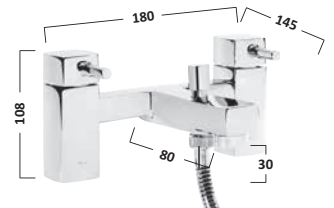

TLG42

£199.20
€259.31

KINETIC TAPS

Mini Basin Mixer with Pop Up Waste

TKN60

£109.20
€142.15

Mini Basin Mixer without Pop Up Waste

TKN62