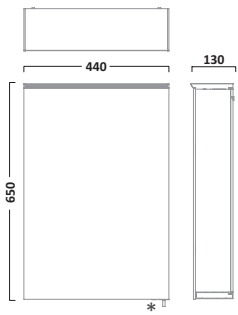

DYNAMIC ALUMINIUM CABINET

Single Door Cabinet

DY44AL

£426.00
€554.55