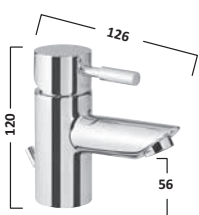

TLG42

£199.20
€259.31

KINETIC TAPS

Mini Basin Mixer with Pop Up Waste

TKN60

£109.20
€142.15

Mini Basin Mixer without Pop Up Waste

TKN62