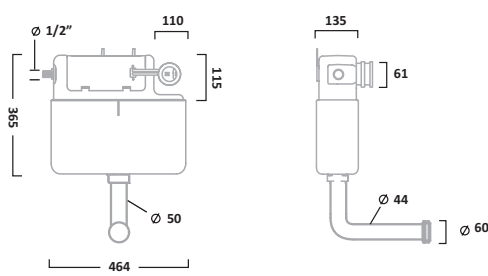

Apex Dual Flush Slimline Concealed Cistern
Side Inlet

VOR790

£94.56
€123.09

APX790

£94.56
€123.09