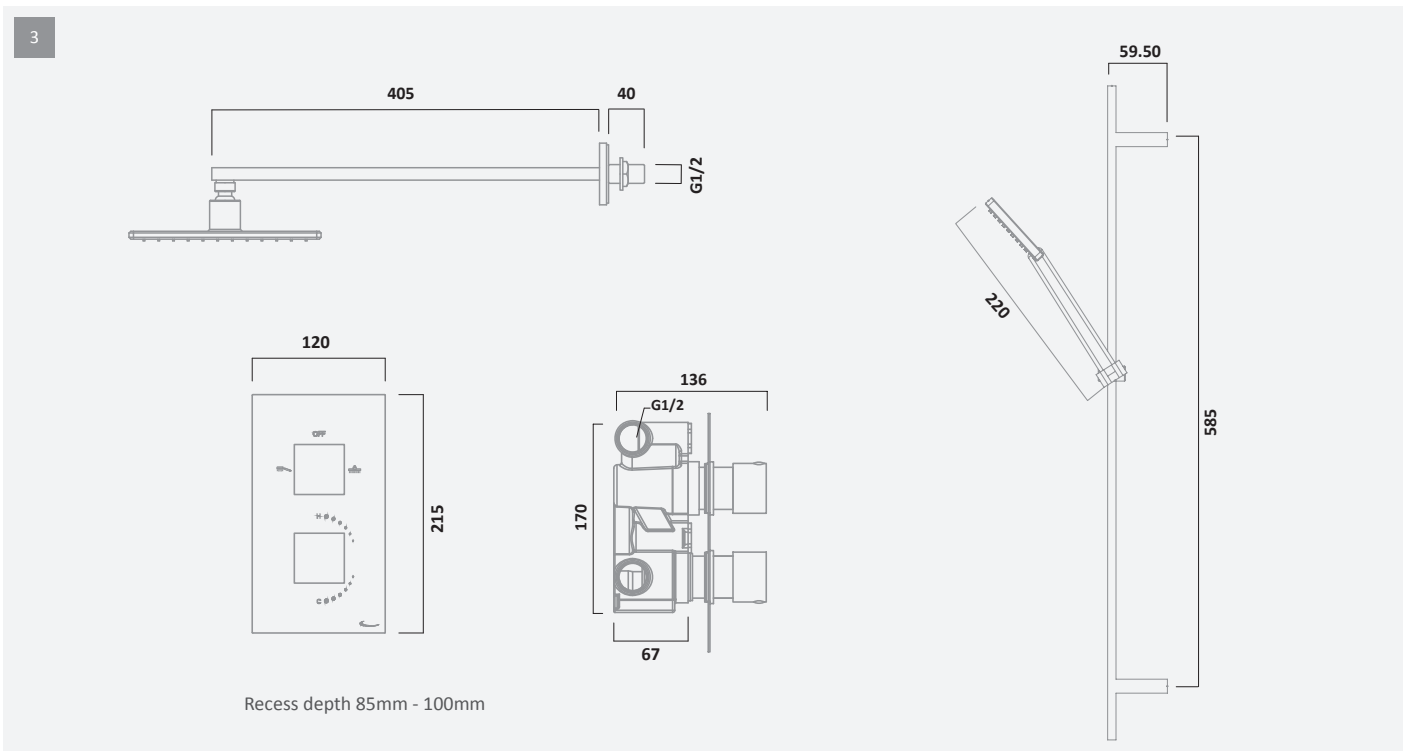

INDEX SHOWERS TECHNICAL INFORMATION

INDEX SHOWER SYSTEMS		FINISH	CODE	RRP INC VAT £	RRP INC VAT €
1	Thermostatic Concealed Dual Function Diverter Valve with 220 x 220mm Square Shower Head & Single Function Shower Handset	Chrome	SND1610	£453.00	€589.69
2	Thermostatic Diverter Bar Valve with 200 x 200mm Square Stainless Steel Shower Head and Single Function Shower Handset	Chrome	SND1508	£391.00	€508.98
3	Thermostatic Bar Valve with Single Function Shower Handset	Chrome	SND0617	£189.00	€246.03