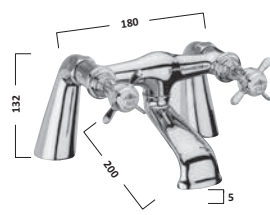

Bath Filler