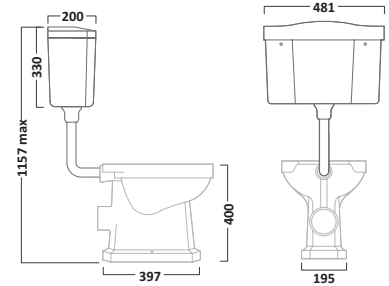

VITORIA SANITARYWARE

High / Low Level Cistern Compatible WC Pan

High Level Ceramic Cistern including Fittings with
Chrome Down Pipe, Ornate Bracket & Flxing Kit

Low Level Cistern including Fittings & Down Pipe