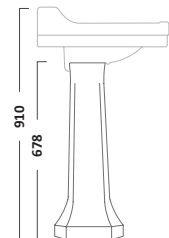

Ceramic Pedestal

SB850S	£126.00 €164.02	DB850S	£126.00 €164.02	DB850CLS	£99.00 €128.87	PE850S	£61.30 €79.80