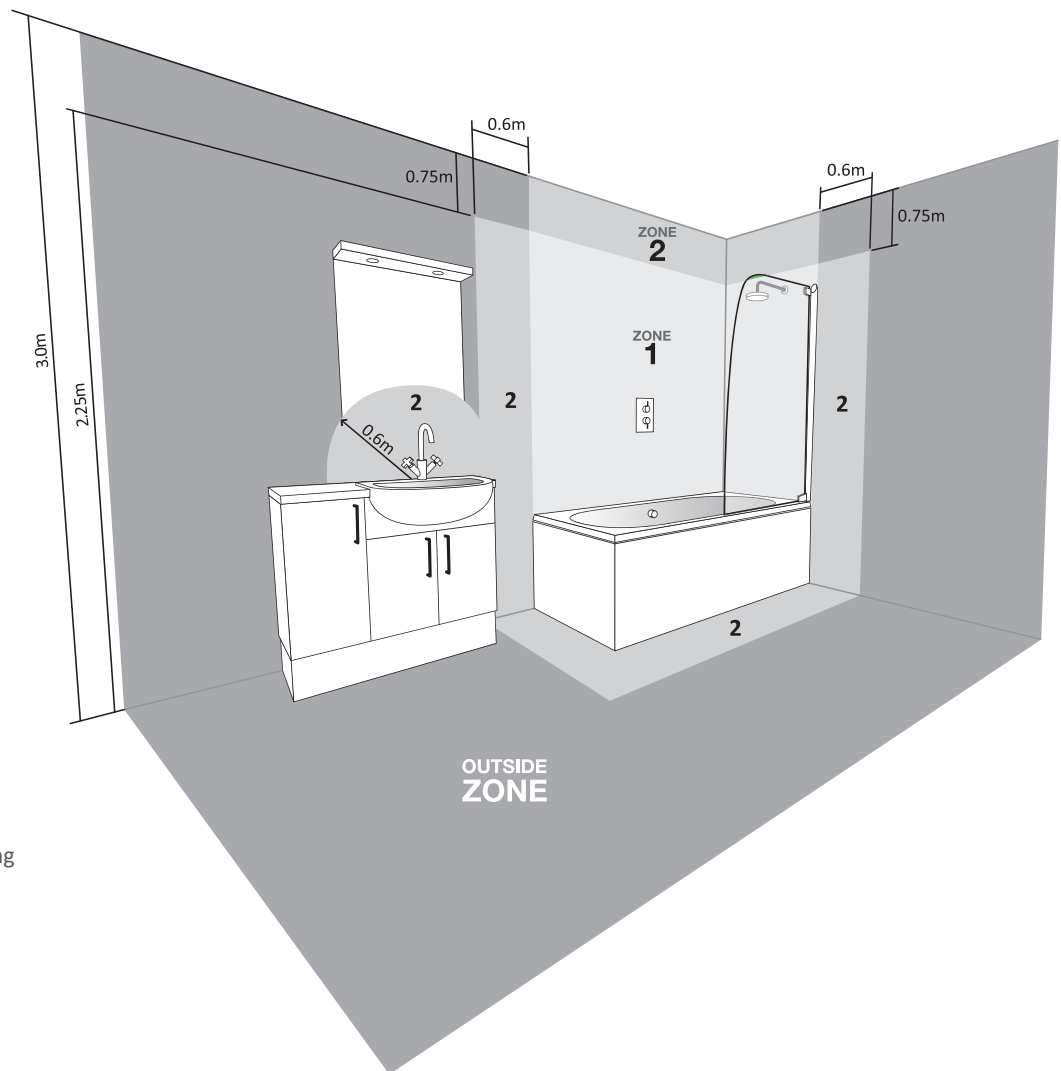

Tavistock Bathroom Safety

ZONE 1

Electrical fittings in this zone require separated extra low voltage and a minimum rating of IP44 (splash proof).

ZONE 2

Electrical fittings in this zone require a minimum rating of IP44 (splash-proof).

BATHROOM SAFETY

Mirrors Technical Information

All mirrors featuring infrared technology must be mounted a minimum of 150mm from an adjacent wall or obstruction to ensure correct function of the infrared sensor.

Tavistock illuminated mirrors have been designed and independently tested for compliance to electrical equipment (safety) regulations.

All electrical connections should be made according to the latest national wiring regulations. Illuminated mirrors are suitable for installation in the bathroom within outside zones unless stated. Mirrors which are IP44 water resistance rated are suitable for use in zones 2 and outside zones in the bathroom. Illuminated mirrors are not suitable for installation in saunas, steam rooms, shower cubicles or above a bath tub. Products are only suitable for permanent installation. Installation by a suitably qualified electrician is required.

Cabinets - Electrics

Our illuminated cabinets have been designed and independently tested for compliance to electrical equipment (safety) regulations. Idea cabinets are only suitable for use outside zones 1 & 2 according to the latest IEE regulations. All Idea cabinets are class 1 insulated and require an earth connection.

Infrared Sensor

All mirrors or cabinets featuring infrared technology must be mounted a minimum of 150mm from an adjacent wall or obstruction to ensure correct function of the infrared sensor.