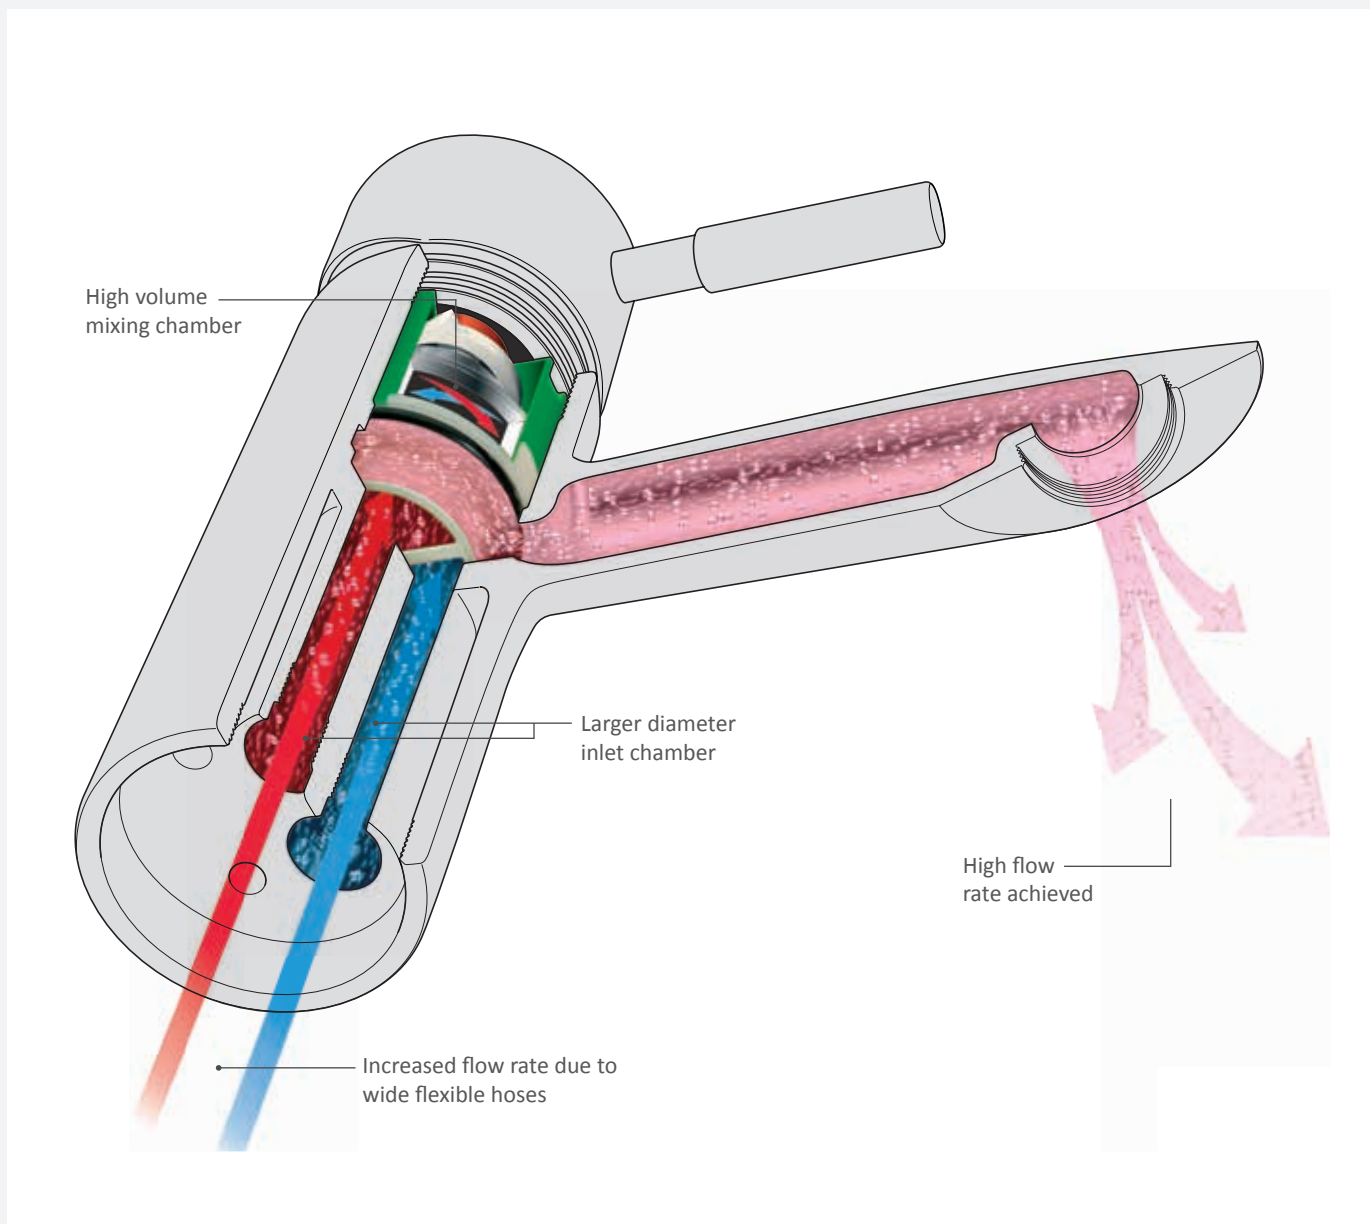

DESIGN

DETAIL

Tap Operating Pressure

Plumbing systems can sometimes suffer from poor flow rates. The UK is unique in that many homes are still using the more traditional, low pressure gravity fed plumbing systems which are most commonly found in older properties.

European manufacturers tend to design taps suitable for more modern plumbing systems which can often cause problems when installed in a typical UK home, resulting in a disappointing flow rate when using the taps.

Tavistock's in-house design team have recognised this problem and engineered our taps so that all of them are suitable for use with both high and low pressure systems.

Most of our taps operate at 0.1bar or above (0.1bar is equal to 1 metre head of water). In plumbing terms this means, for a gravity fed system, if the base height of your water tank is 1m above a tap, then you will have 0.1bar of water pressure at the tap.

If you are unsure, we recommend you seek advice from your plumber who will advise you on the plumbing system you have and the likely water pressures it can achieve. If pressures are too low even for our low pressure taps, you will be able to increase your water pressure using a suitable water pump, and again either your retailer or plumber can advise you on this. Please note that all of our taps are also suitable for high pressure plumbing systems.