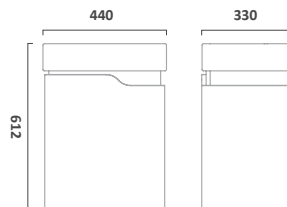

440mm Wall Mounted Unit