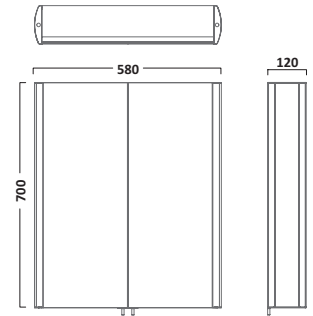

Double Door Cabinet

MO58AL

£310.80
€404.58