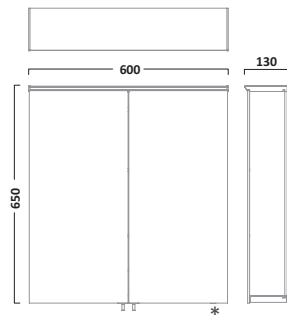

Double Door Cabinet

DY60AL

£504.00
€656.28