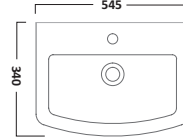

550mm Ceramic Basin
1 Tap Hole

SB700S

£86.80
€112.99