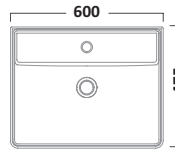

COMPASS FURNITURE

600mm Ceramic Basin