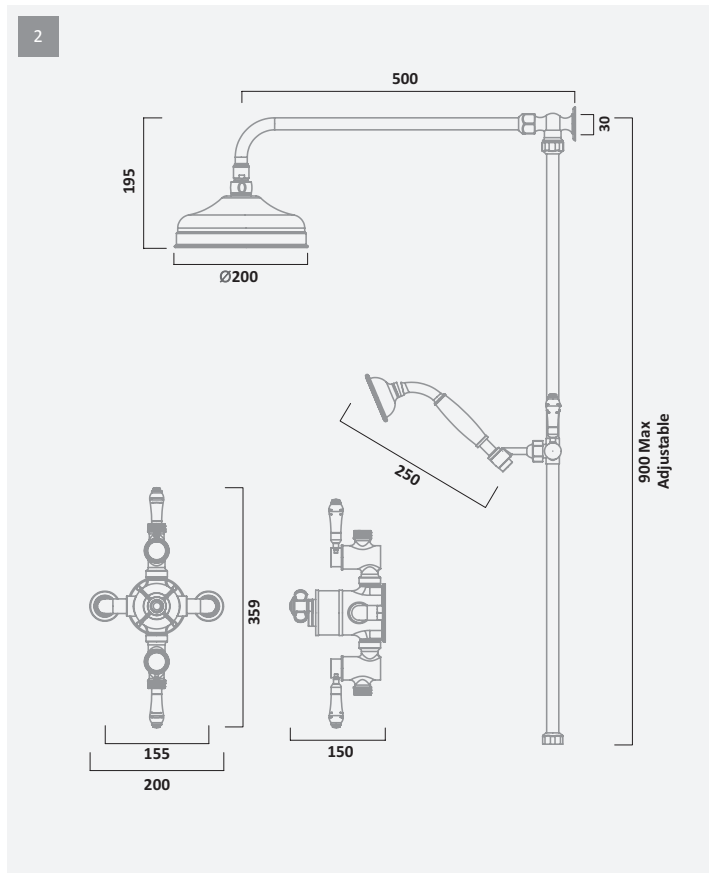

Varsity Shower Systems

		FINISH	CODE	RRP INC VAT £	RRP INC VAT €
1	Thermostatic Exposed Single Function Shower Valve with Shower Head	Chrome	SVA1813	£535.00	€696.44
2	Thermostatic Exposed Dual Function Shower Valve with Shower Head & Handset	Chrome	SVA1712	£660.00	€859.16
3	Thermostatic Concealed Single Function Shower Valve with Shower Head	Chrome	SVA0214	£415.00	€540.23
4	Thermostatic Concealed Dual Function Diverter Shower Valve with Shower Head & Single Function Handset	Chrome	SVA1615	£615.00	€800.58