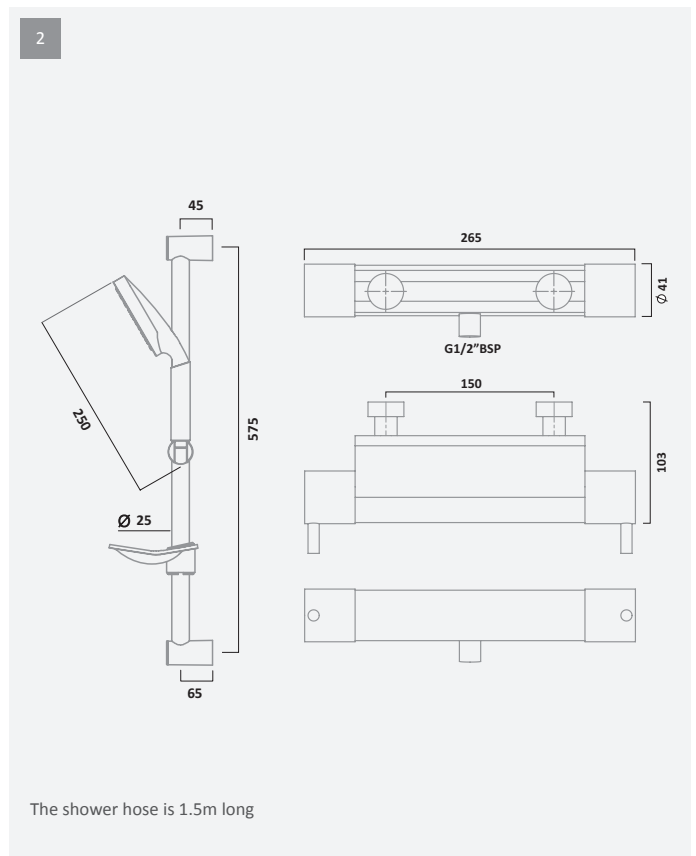

KINETIC CONCEALED VALVE SHOWER SYSTEMS		FINISH	CODE	RRP INC VAT £	RRP INC VAT €
1	Thermostatic Concealed Dual Function Shower Valve with Round Shower Head and Multi Function Handset	Chrome	SKN0303	£575.00	€748.51
2	Thermostatic Bar Valve with Multi Function Shower Handset	Chrome	SKN0601	£349.00	€454.31
3	Thermostatic Bar Valve with Round Shower Head and Multi Function Shower Handset	Chrome	SKN0706	£535.00	€696.44