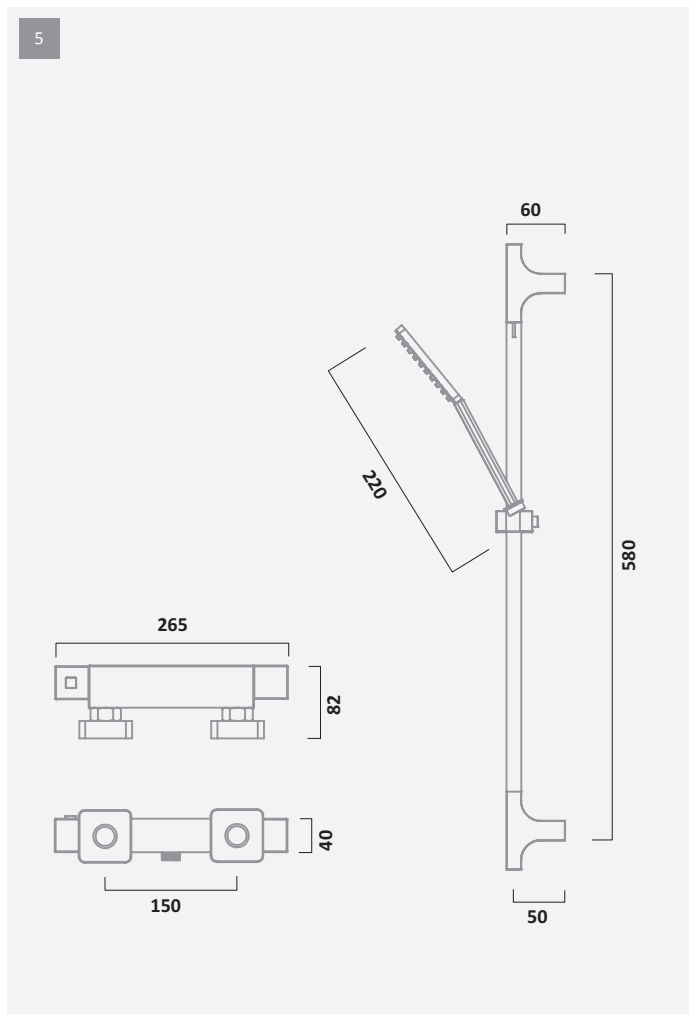

INDEX SHOWERS TECHNICAL INFORMATION

INDEX SHOWER SYSTEMS		FINISH	CODE	RRP INC VAT £	RRP INC VAT €
1	Thermostatic Concealed Dual Function Diverter Valve with 220 x 220mm Square Shower Head & Single Function Shower Handset	Chrome	SND1610	£453.00	€589.69
2	Thermostatic Diverter Bar Valve with 200 x 200mm Square Stainless Steel Shower Head and Single Function Shower Handset	Chrome	SND1508	£391.00	€508.98
3	Thermostatic Bar Valve with Single Function Shower Handset	Chrome	SND0617	£189.00	€246.03