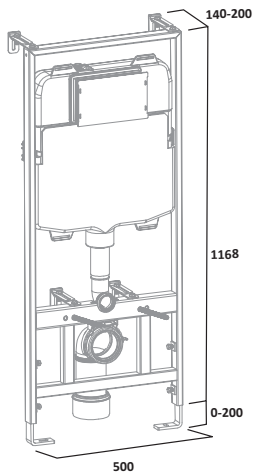

1.17M Wall Hung WC Frame

WHF082
WHFFK

£234.00 €304.61
£40.20 €52.33

WHF117

£234.00 €304.61