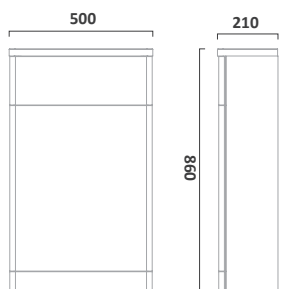

500mm Back To Wall Unit

DS60C	£133.20 €173.39	Gloss White Putty	DS600W DS600PY	£349.20 €454.57	DS6FW DS6FPY	£537.60 €699.82	DS5BTWW DS5BTWPY	£259.20 €337.41