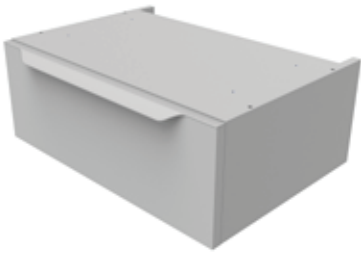

600MM DRAWER UNIT

ALD600LJ	600mm Unit Light Java	£294.00
ALD600DJ	600mm Unit Dark Java	€382.71
	595(w) x 225(h) x 425(d)mm