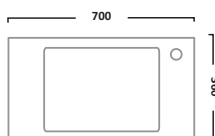

KOBE FURNITURE

700mm Ceramic Basin