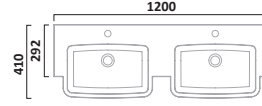

1200mm Isocast Basin (Double)

CR900L

£238.80
€310.86

CR900R

£238.80
€310.86

CR1200L

£298.80
€388.93

CR1200R

£298.80
€388.93

CR1200D

£358.80
€467.07

COURIER SLIMLINE WORKTOPS

600mm Worktop

White

CR60LWW

£68.52

€89.20

600mm Worktop

Slate

CR60LWSL

£68.52

€89.20

1200mm Worktop

White

CR120LWW

£95.88

€124.81

1200mm Worktop

Slate

CR120LWSL

£95.88

€124.81

1500mm Worktop

White

CR150LWW

£109.56

€142.62

1500mm Worktop

Slate

CR150LWSL

£109.56

€142.62

Infill Panel 300(w) x 820(h)mm

Oregon Oak

CR3FPOR

£39.12

€50.92

Infill Panel 300(w) x 820(h)mm

Havana Oak

CR3FPHV

£39.12

€50.90

Infill Panel 300(w) x 820(h)mm

White

CR3FPW

£39.12

€50.92

Infill Panel 300(w) x 820(h)mm

Montana Gloss

CR3FPMG

£39.12

€50.92