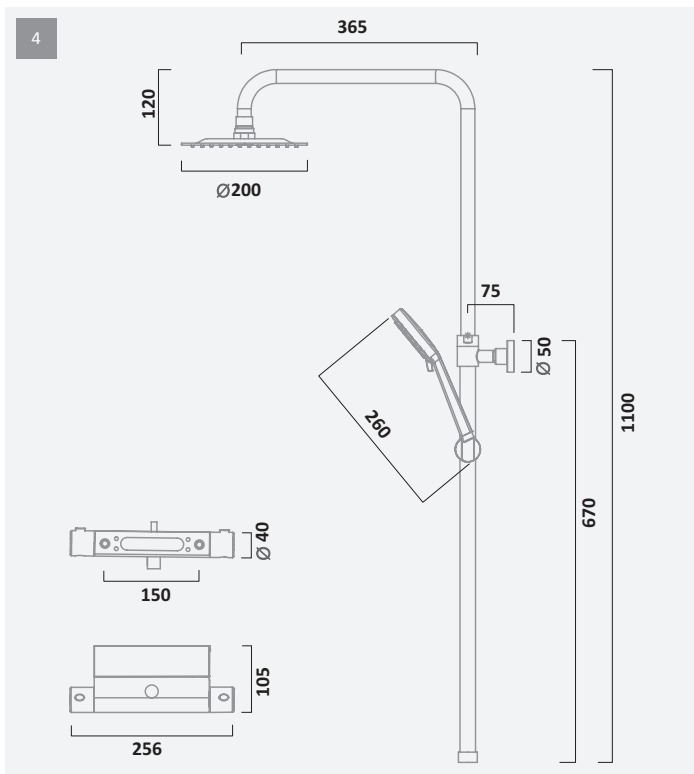

— QUANTUM SHOWERS TECHNICAL INFORMATION —

QUANTUM SHOWER SYSTEMS

		FINISH	CODE	RRP INC VAT £	RRP INC VAT €
4	Thermostatic Diverter Bar Valve and Accessory Shelf with Round Shower Head and Multi Function Shower Handset	chrome	SQT2009	£349.00	€454.31
5	Thermostatic Diverter Bar Valve and Accessory Shelf with Multi Function Shower Handset	chrome	SQT1916	£229.00	€298.10