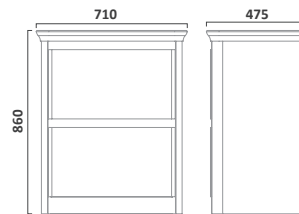

700mm Freestanding Unit