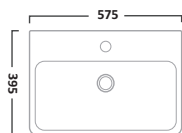

Q60 FURNITURE

575mm Ceramic Basin