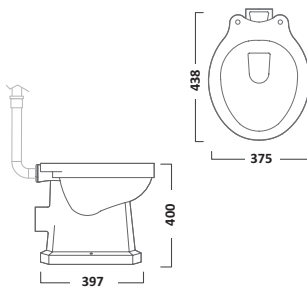

VITORIA SANITARYWARE

High / Low Level Cistern Compatible WC Pan