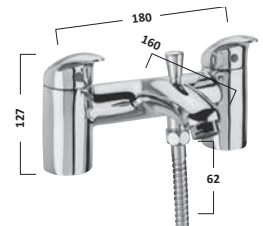

Bath Shower Mixer