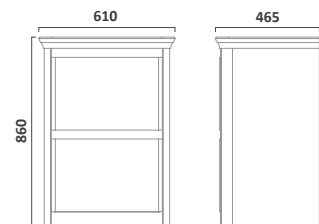

600mm Freestanding Unit

EQ60C

£182.40
€237.44

Gloss White
White/Grey Oak

EQ600W
EQ600WA

£306.00
€398.34

EQ6FW
EQ6FWA

£412.80
€537.36