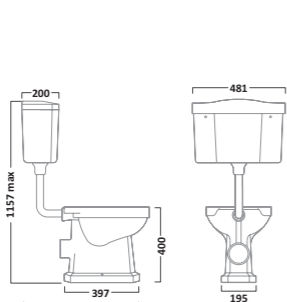

VITORIA BASINS & WCs

605mm Ceramic Basin
1 Tap Hole SB850S
2 Tap Holes DB850S

Washstand
Chrome DCI14024

550mm Round Ceramic Basin
1 Tap Hole SB855S
2 Tap Holes DB855S

500mm Cloakroom Basin
2 Tap Holes DB850CLS

Pedestal
Ceramic PE850S

Semi-Countertop Ceramic Basin
1 Tap Hole SCSB850S

Semi-Countertop Ceramic Basin
2 Tap Holes SCDB850S

Close Coupled WC Pan
inc Floor Fittings
Pan P850S
Cistern C850S

High/Low Level WC, For use with High/Low
Level Cisterns
Pan PL850S