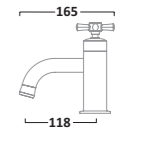

Bath Shower Mixer & Handset
Chrome TCM42