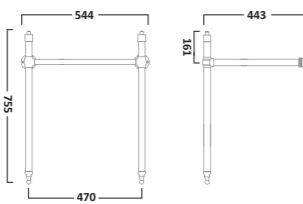

VITORIA BASINS & WCs

605mm Ceramic Basin
1 Tap Hole SB850S
2 Tap Holes DB850S

Washstand
Chrome DCI14024

550mm Round Ceramic Basin
1 Tap Hole SB855S
2 Tap Holes DB855S

500mm Cloakroom Basin
2 Tap Holes DB850CLS