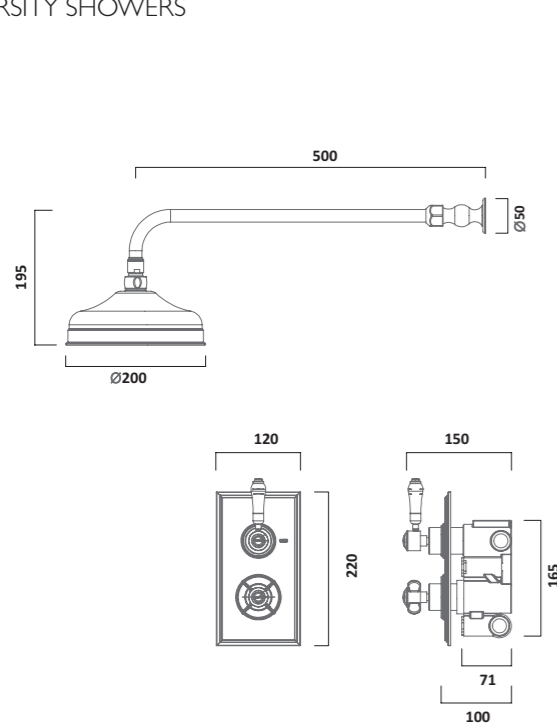

Bath Shower Mixer
Chrome TVA42

CHELTENHAM SHOWER

Cheltenham exposed dual function shower valve with shower head & handset
Chrome
SCM1713

VARSITY SHOWERS

Varsity thermostatic exposed single function shower valve with shower head
Chrome
SVA1813

Varsity thermostatic exposed dual function shower valve with shower head & handset
Chrome
SVA1712

VARSITY SHOWERS

Thermostatic concealed single function shower valve with shower head
Chrome
SVA0214

Thermostatic concealed dual function diverter shower valve with shower head & handset
Chrome
SVA1615