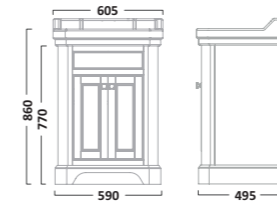

VITORIA FURNITURE

600mm Ceramic Basin
1 Tap Hole SB850S
2 Tap Holes DB850S

600mm Freestanding Unit
Linen White VT60FLW
Matt Dark Grey VT60FDGM
Pebble Grey VT60FPG

600mm Underslung Basin & Worktop
Basin 1 Tap Hole VTUSBAS
Arctic White Worktop VT60USWTAR