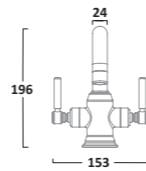

MARSTON TAPS

Basin Mixer
Chrome TMS11