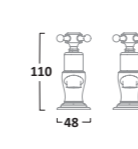

Basin Taps (pair)
Chrome TAM70