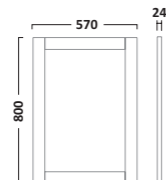

Wooden Framed Mirror
Linen White LAN600M.LW
Pebble Grey LAN600M.PG
Matt Dark Grey LAN600M.DGM
Mineral Blue LAN600M.MB