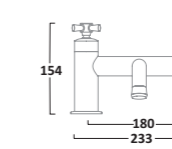

Bath Filler
Chrome TCM32