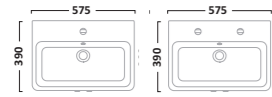

LANSDOWN FURNITURE

575mm Ceramic Basin
1 Tap Hole SB900S
2 Tap Hole DC1400I