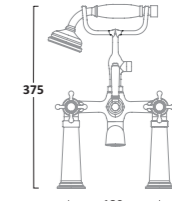

Bath Shower Mixer & Handset
Chrome TAM42