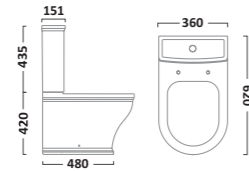

Fully Enclosed Close Coupled WC
Pan DCI14042
Cistern DCI14036