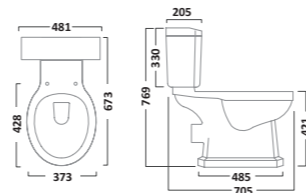

500mm Cloakroom Basin
2 Tap Holes DB850CLS

Close Coupled WC Pan
inc Floor Fittings
Pan P850S
Cistern C850S