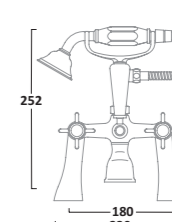

Bath Shower Mixer
Chrome TVA42