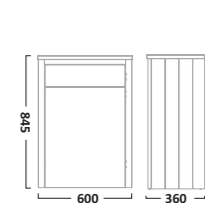

600mm Back To Wall WC Unit
Linen White LAN600BTW.LW
Pebble Grey LAN600BTW.PG
Matt Dark Grey LAN600BTW.DGM
Mineral Blue LAN600BTW.MB