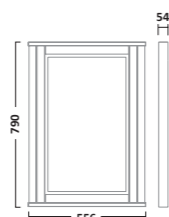

550mm Framed Illuminated Mirror
Linen White Frame ILL6MIR
Linen White Frame LAN55MFLW
Pebble Grey Frame LAN55MFPG
Matt Dark Grey Frame LAN55MFDGM
Mineral Blue Frame LAN55MFMB