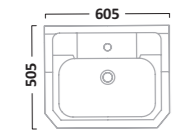

VITORIA BASINS & WCs

605mm Ceramic Basin
1 Tap Hole SB850S
2 Tap Holes DB850S