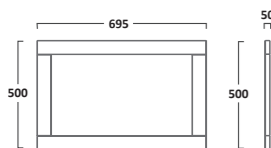

All bath panels include matching height adjustable plinths. Height adjustable range 450 - 590mm

700mm end bath panel
Linen white LANP2.LW
Pebble grey LANP2.PG
Matt dark grey LANP2.DGM
Mineral Blue LANP2.MB