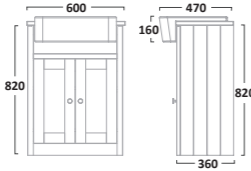

600mm Semi-Countertop Unit
Linen White LAN6SCT.LW
Pebble Grey LAN6SCT.PG
Matt Dark Grey LAN6SCT.DGM
Mineral Blue LAN6SCT.MB