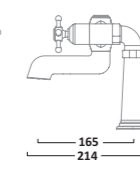

Bath Filler
Chrome TAM32