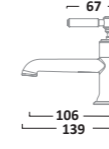

Bath Shower Mixer & Handset
Chrome TAM42

MARSTON TAPS

Basin Mixer
Chrome TMS11

Basin Taps (pair)
Chrome TMS70

Bath Filler
Chrome TMS32

Bath Shower Mixer
Chrome TMS42

CHELTENHAM TAPS

Basin Mixer
Chrome TCM11