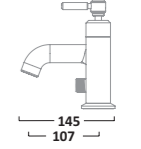

Bath Shower Mixer & Handset
Chrome TAM42

MARSTON TAPS

Basin Mixer
Chrome TMS11

Basin Taps (pair)
Chrome TMS70

Bath Filler
Chrome TMS32

Bath Shower Mixer
Chrome TMS42

CHELTENHAM TAPS

Basin Mixer
Chrome TCM11