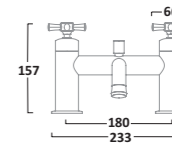

Bath Shower Mixer & Handset
Chrome TCM42