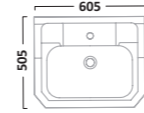

VITORIA FURNITURE

600mm Ceramic Basin
1 Tap Hole SB850S
2 Tap Holes DB850S