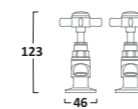

Basin Taps (pair)
Chrome TVA70