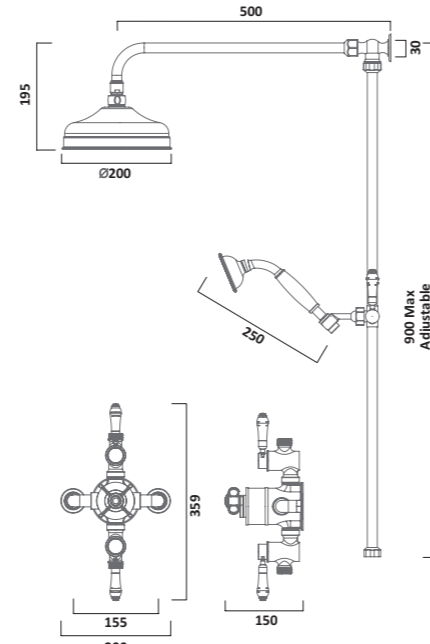

Bath Shower Mixer
Chrome TVA42

CHELTENHAM SHOWER

Cheltenham exposed dual function shower valve with shower head & handset
Chrome
SCM1713

VARSITY SHOWERS

Varsity thermostatic exposed single function shower valve with shower head
Chrome
SVA1813