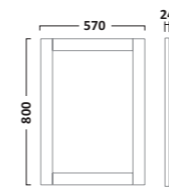

Wooden Framed Mirror
Linen White LAN600M.LW
Matt Dark Grey LAN600M.DGM
Pebble Grey LAN600M.PG