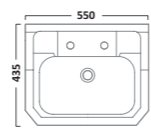

Semi-Countertop Ceramic Basin
2 Tap Holes SCDB850S