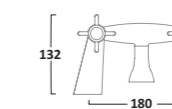

Bath Filler
Chrome TVA32