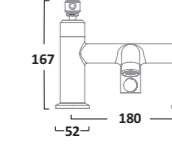

Bath Shower Mixer
Chrome TMS42