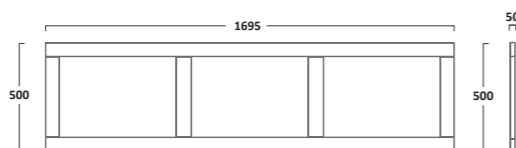

All bath panels include matching height adjustable plinths. Height adjustable range 450 - 590mm

700mm end bath panel
Linen white LANP2.LW
Pebble grey LANP2.PG
Matt dark grey LANP2.DGM
Mineral Blue LANP2.MB