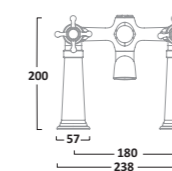

Bath Filler
Chrome TAM32