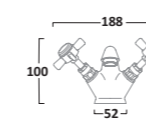

VARSITY TAPS

Basin Mixer with Pop Up Waste
Chrome TVA10