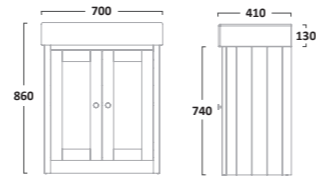

700mm Freestanding Unit
Linen White LAN700B.LW
Pebble Grey LAN700B.PG
Matt Dark Grey LAN700B.DGM
Mineral Blue LAN700B.MB