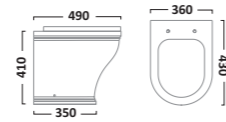

Back To Wall WC
Pan DCI14044