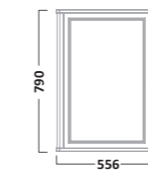

550mm Framed Illuminated Mirror
Linen White ILL6MIR
Matt Dark Grey VT55MFLW
Pebble Grey VT55MFDGM
Pebble Grey VT55MFPG