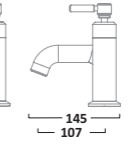

Bath Shower Mixer & Handset
Chrome TAM42

MARSTON TAPS

Basin Mixer
Chrome TMS11

Basin Taps (pair)
Chrome TMS70

Bath Filler
Chrome TMS32

Bath Shower Mixer
Chrome TMS42

CHELTENHAM TAPS

Basin Mixer
Chrome TCM11