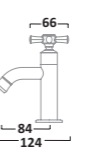

Basin Taps (pair)
Chrome TCM70