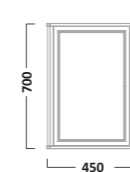

450mm Framed Illuminated Mirror
Linen White ILL5MIR
Matt Dark Grey VT45MFLW
Pebble Grey VT45MFDGM
Pebble Grey VT45MFPG