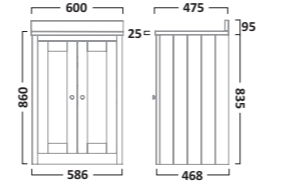

600mm Underslung Unit
Linen White LAN600US.LW
Pebble Grey LAN600US.PG
Matt Dark Grey LAN600US.DGM
Mineral Blue LAN600US.MB