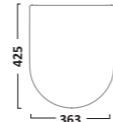

Quick Release Thermoset WC Seat
White DCI14037