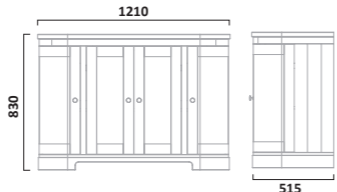

1200mm Curved Underslung Unit
Linen White LANI200C.LW
Pebble Grey LANI200C.PG
Matt Dark Grey LANI200C.DGM
Mineral Blue LANI200C.MB