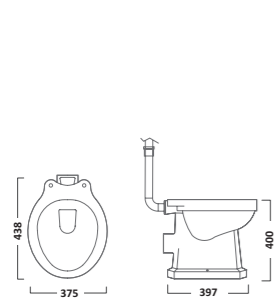

High/Low Level WC, For use with High/Low
Level Cisterns
Pan PL850S