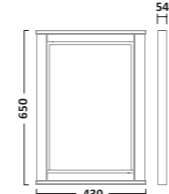

430mm Framed Illuminated Mirror
Linen White Frame ILL4MIR
Linen White Frame LAN45MFLW
Pebble Grey Frame LAN45MFPG
Matt Dark Grey Frame LAN45MFDGM
Mineral Blue Frame LAN45MFMB