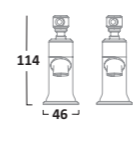

Basin Taps (pair)
Chrome TMS70