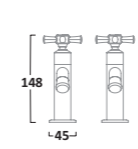

Basin Taps (pair)
Chrome TCM70