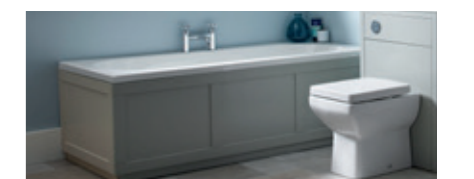

BATH PANELS & CORNER POSTS

A corner post enables panels to be adapted for use with 1800 x 800 or 1700 x 750mm baths.

1. **1700mm Bath Panel**
   1695(w) x 500(h) x 22(d)mm
2. Linen White - LANP1.LW
   - Pebble Grey - LANP1.PG
   - Matt Dark Grey - LANP1.DGM **€211.53**

1. **700mm Bath Panel**
   695(w) x 500(h) x 22(d)mm
2. Linen White - LANP2.LW
   - Pebble Grey - LANP2.PG
   - Matt Dark Grey - LANP2.DGM **€117.29**

1. **Bath Corner Post**
   50(w) x 500(h) x 50(d)mm
2. Linen White - LANCP.LW
   - Pebble Grey - LANCP.PG
   - Matt Dark Grey - LANCP.DGM **€65.84**