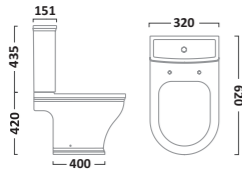

LANSDOWN BASINS & WCs

Open Back Close Coupled WC
Pan DCI14043
Cistern DCI14036