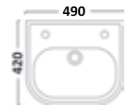

All bath panels include matching height adjustable plinths. Height adjustable range 450 - 590mm

LANSDOWN BASINS & WCs

Semi-Countertop Basin
1 Tap Hole DCI14047

Semi-Countertop Basin
2 Tap Holes DCI14048

Slim Depth Semi-Countertop Basin
1 Tap Hole DCI14045