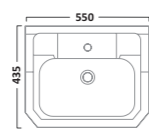

Semi-Countertop Ceramic Basin
1 Tap Hole SCSB850S