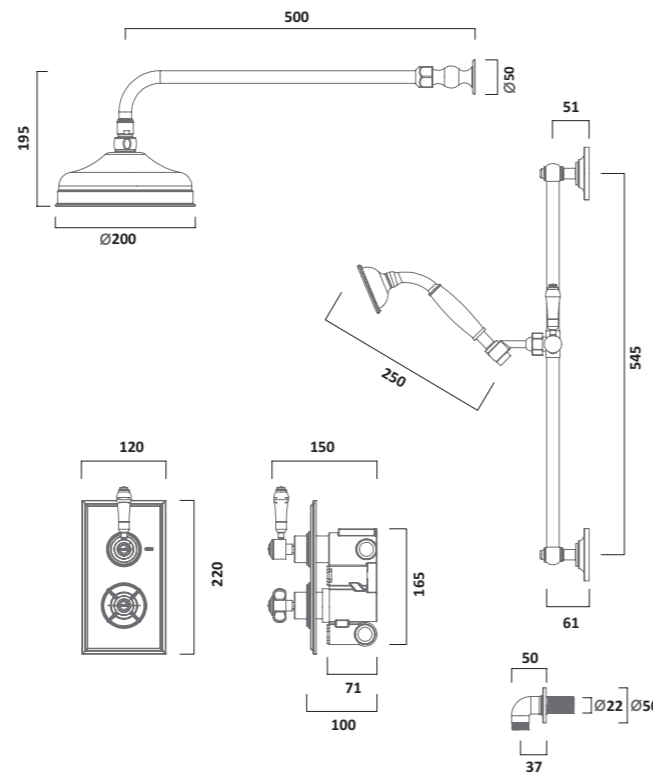

Thermostatic concealed dual function diverter shower valve with shower head & handset
Chrome
SVA1615