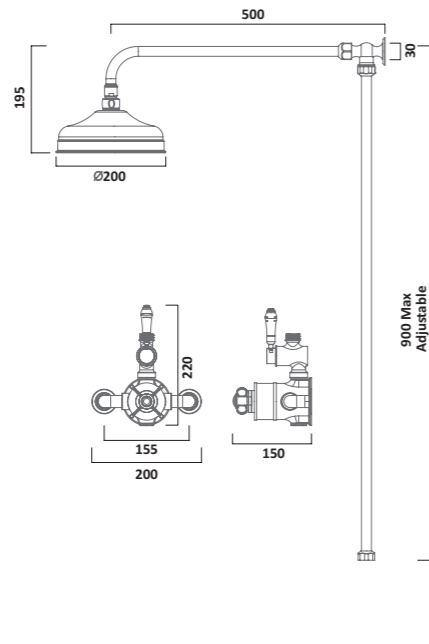

Bath Shower Mixer
Chrome TVA42

CHELTENHAM SHOWER

Cheltenham exposed dual function shower valve with shower head & handset
Chrome
SCM1713

VARSITY SHOWERS

Varsity thermostatic exposed single function shower valve with shower head
Chrome
SVA1813