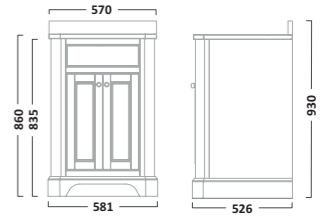

VITORIA FURNITURE

600mm Ceramic Basin
1 Tap Hole SB850S
2 Tap Holes DB850S

600mm Freestanding Unit
Linen White VT60FLW
Matt Dark Grey VT60FDGM
Pebble Grey VT60FPG

600mm Underslung Basin & Worktop
Basin 1 Tap Hole VTUSBAS
Arctic White Worktop VT60USWTAR