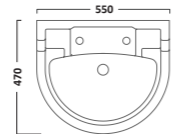

550mm Round Ceramic Basin
1 Tap Hole SB855S
2 Tap Holes DB855S