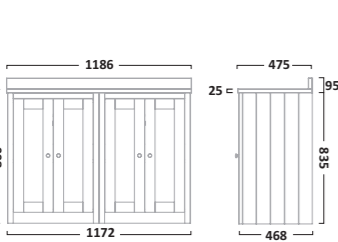

Underslung Oval Basin & Worktop
Basin LANCUSBAS
Arctic White 1 basin LANCUSW12.AR
Carrara 1 basin LANCUSW12.CA
Arctic White 2 basin LANC2USW12.AR
Carrara 2 basin LANC2USW12.CA

1200mm Underslung Unit
Linen White LAN600US.LW x2
Pebble Grey LAN600US.PG x2
Matt Dark Grey LAN600US.DGM x2
Mineral Blue LAN600US.MB x2