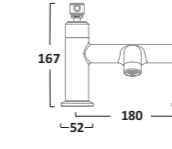

Bath Filler
Chrome TMS32