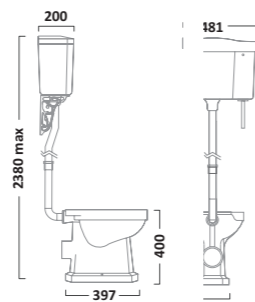

High Level Cistern,
Chrome Down Pipe & Bracket Kit
Cistern CH850S
Pipe & Chain HLK850S