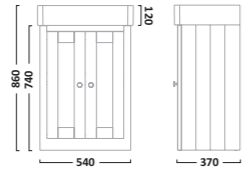

575mm Freestanding Unit
Linen White LAN550B.LW
Pebble Grey LAN550B.PG
Matt Dark Grey LAN550B.DGM
Mineral Blue LAN550B.MB