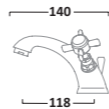

Basin Taps (pair)
Chrome TCM70

Bath Filler
Chrome TCM32

Bath Shower Mixer & Handset
Chrome TCM42

VARSITY TAPS

Basin Mixer with Pop Up Waste
Chrome TVA10

Basin Taps (pair)
Chrome TVA70

Bath Filler
Chrome TVA32