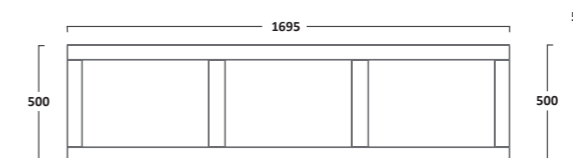

1700mm bath panel
Linen White LANP1.LW
Matt Dark Grey LANP1.DGM
Pebble Grey LANP1.PG

Corner Post
Linen White LANCP.LW
Matt Dark Grey LANCP.DGM
Pebble Grey LANCP.PG

All bath panels include matching height adjustable plinths. Height adjustable range 450 - 590mm