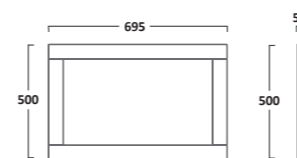

700mm end bath panel
Linen White LANP2.LW
Matt Dark Grey LANP2.DGM
Pebble Grey LANP2.PG