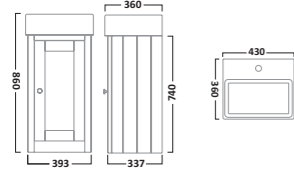

430mm Cloakroom Unit & Basin
Linen White LAN420C
Linen White LAN400C.LW
Pebble Grey LAN400C.PG
Matt Dark Grey LAN400C.DGM
Mineral Blue LAN400C.MB