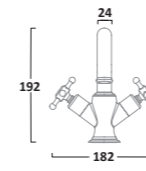

ASHMORE TAPS

Basin Mixer
Chrome TAM11