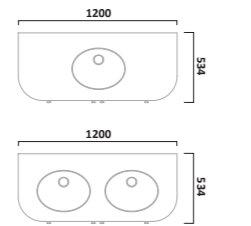

Underslung Oval Basin & Worktop
Basin LANCUSBAS
Arctic White 1 basin LANCUSW12.AR
Carrara 1 basin LANCUSW12.CA
Arctic White 2 basin LANC2USW12.AR
Carrara 2 basin LANC2USW12.CA