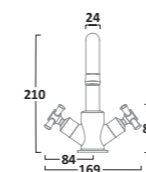

CHELTENHAM TAPS

Basin Mixer
Chrome TCM11