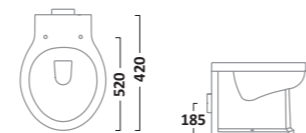

Back To Wall WC
Pan BTW850S