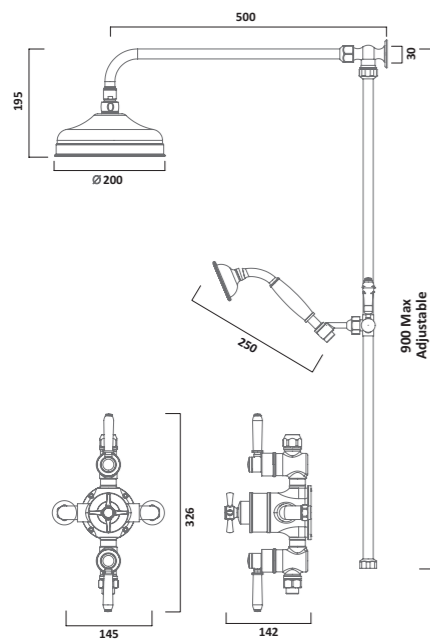

CHELTENHAM SHOWER

Cheltenham exposed dual function shower valve with shower head & handset
Chrome
SCM1713