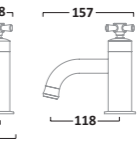

Bath Filler
Chrome TCM32