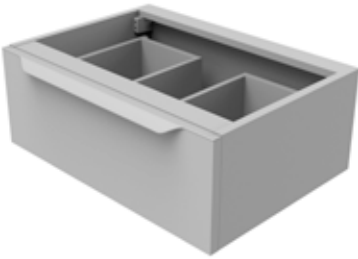

600MM DRAWER UNIT (with cut-out)

ATD600LJ 600mm Unit (cut-out) Light Java **£252.00**
ATD600DJ 600mm Unit (cut-out) Dark Java
600(w) x 225(h) x 425(d)mm