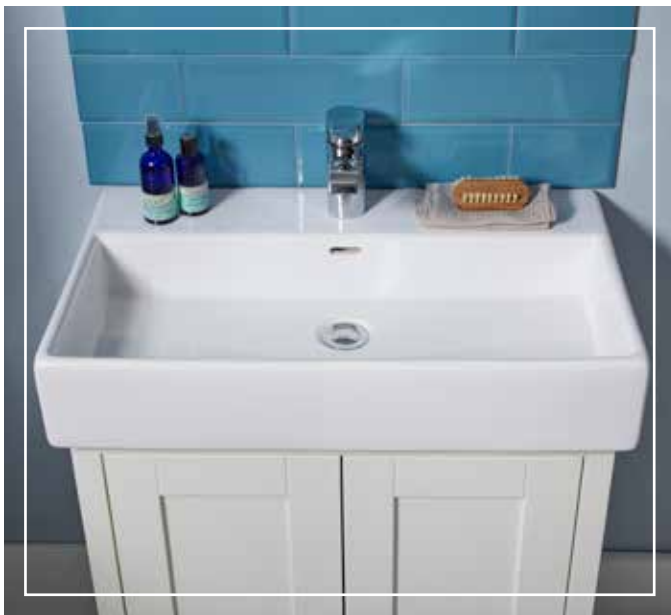

LANSDOWN FEATURES & FINISHES

Basin units

The flat fronted ceramic basins come in a variety of sizes to complement the classic styling of the Lansdown range. There is a wide choice of freestanding basin units, suitable for cloakrooms and family bathrooms.