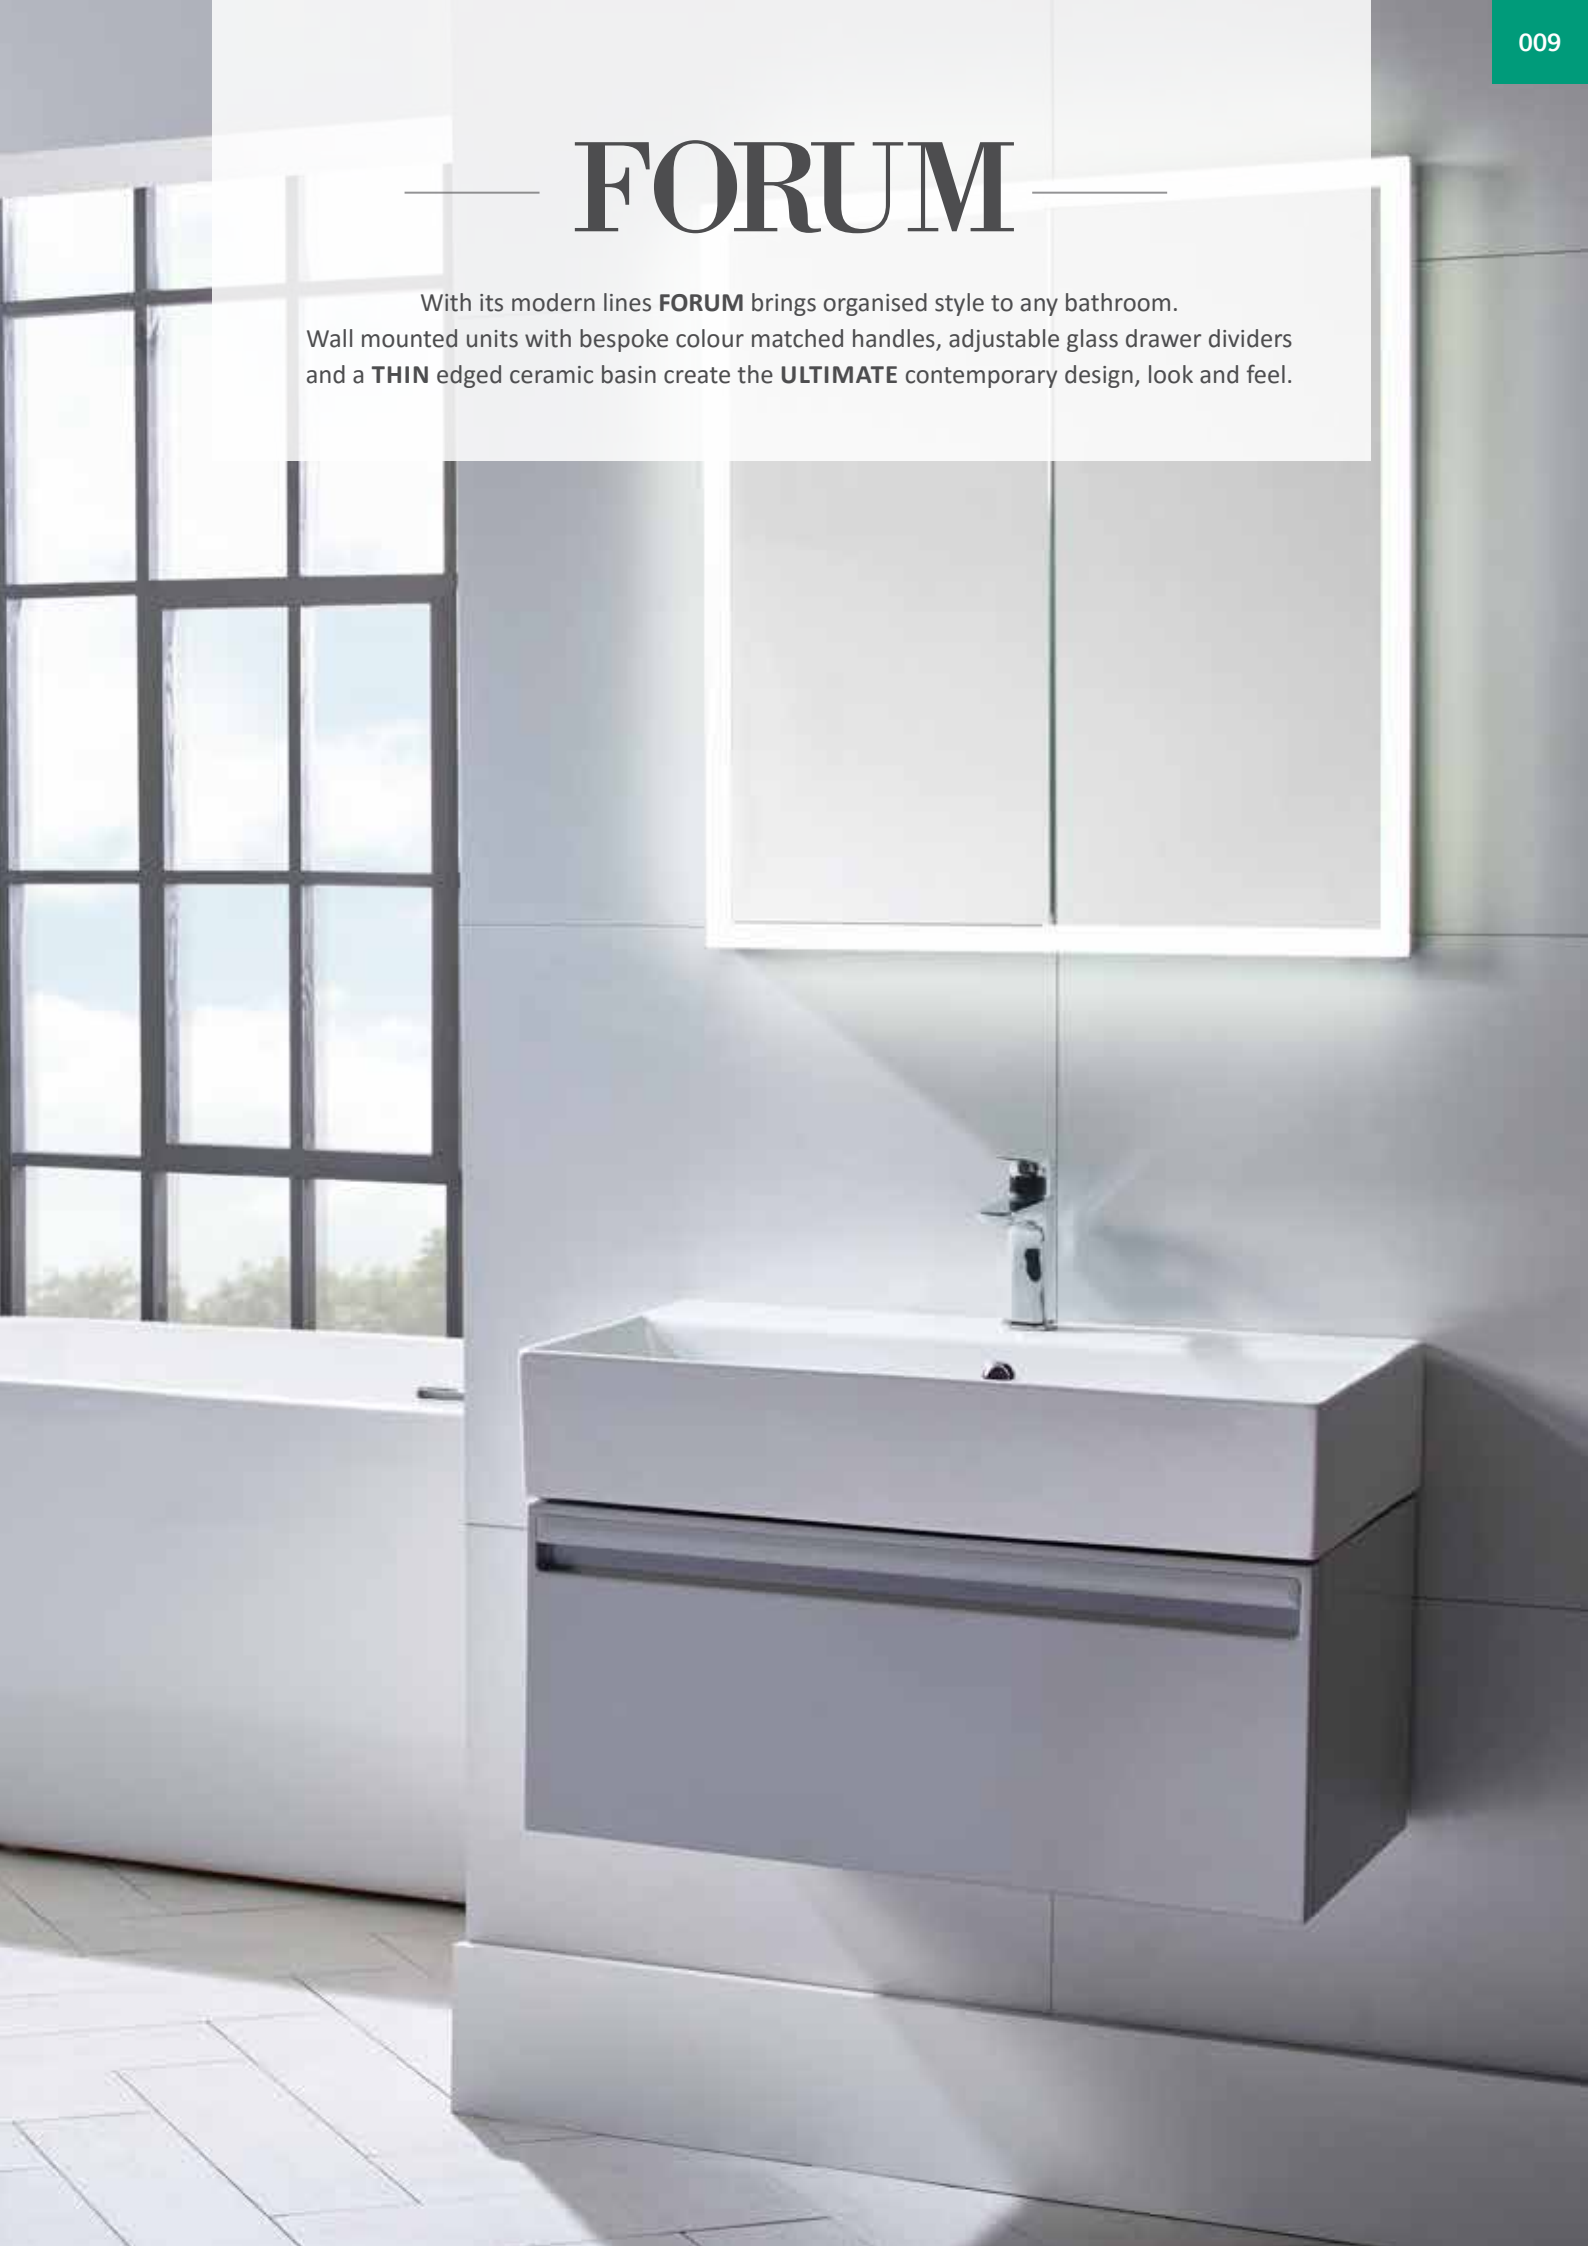

FORUM

With its modern lines **FORUM** brings organised style to any bathroom. Wall mounted units with bespoke colour matched handles, adjustable glass drawer dividers and a **THIN** edged ceramic basin create the **ULTIMATE** contemporary design, look and feel.